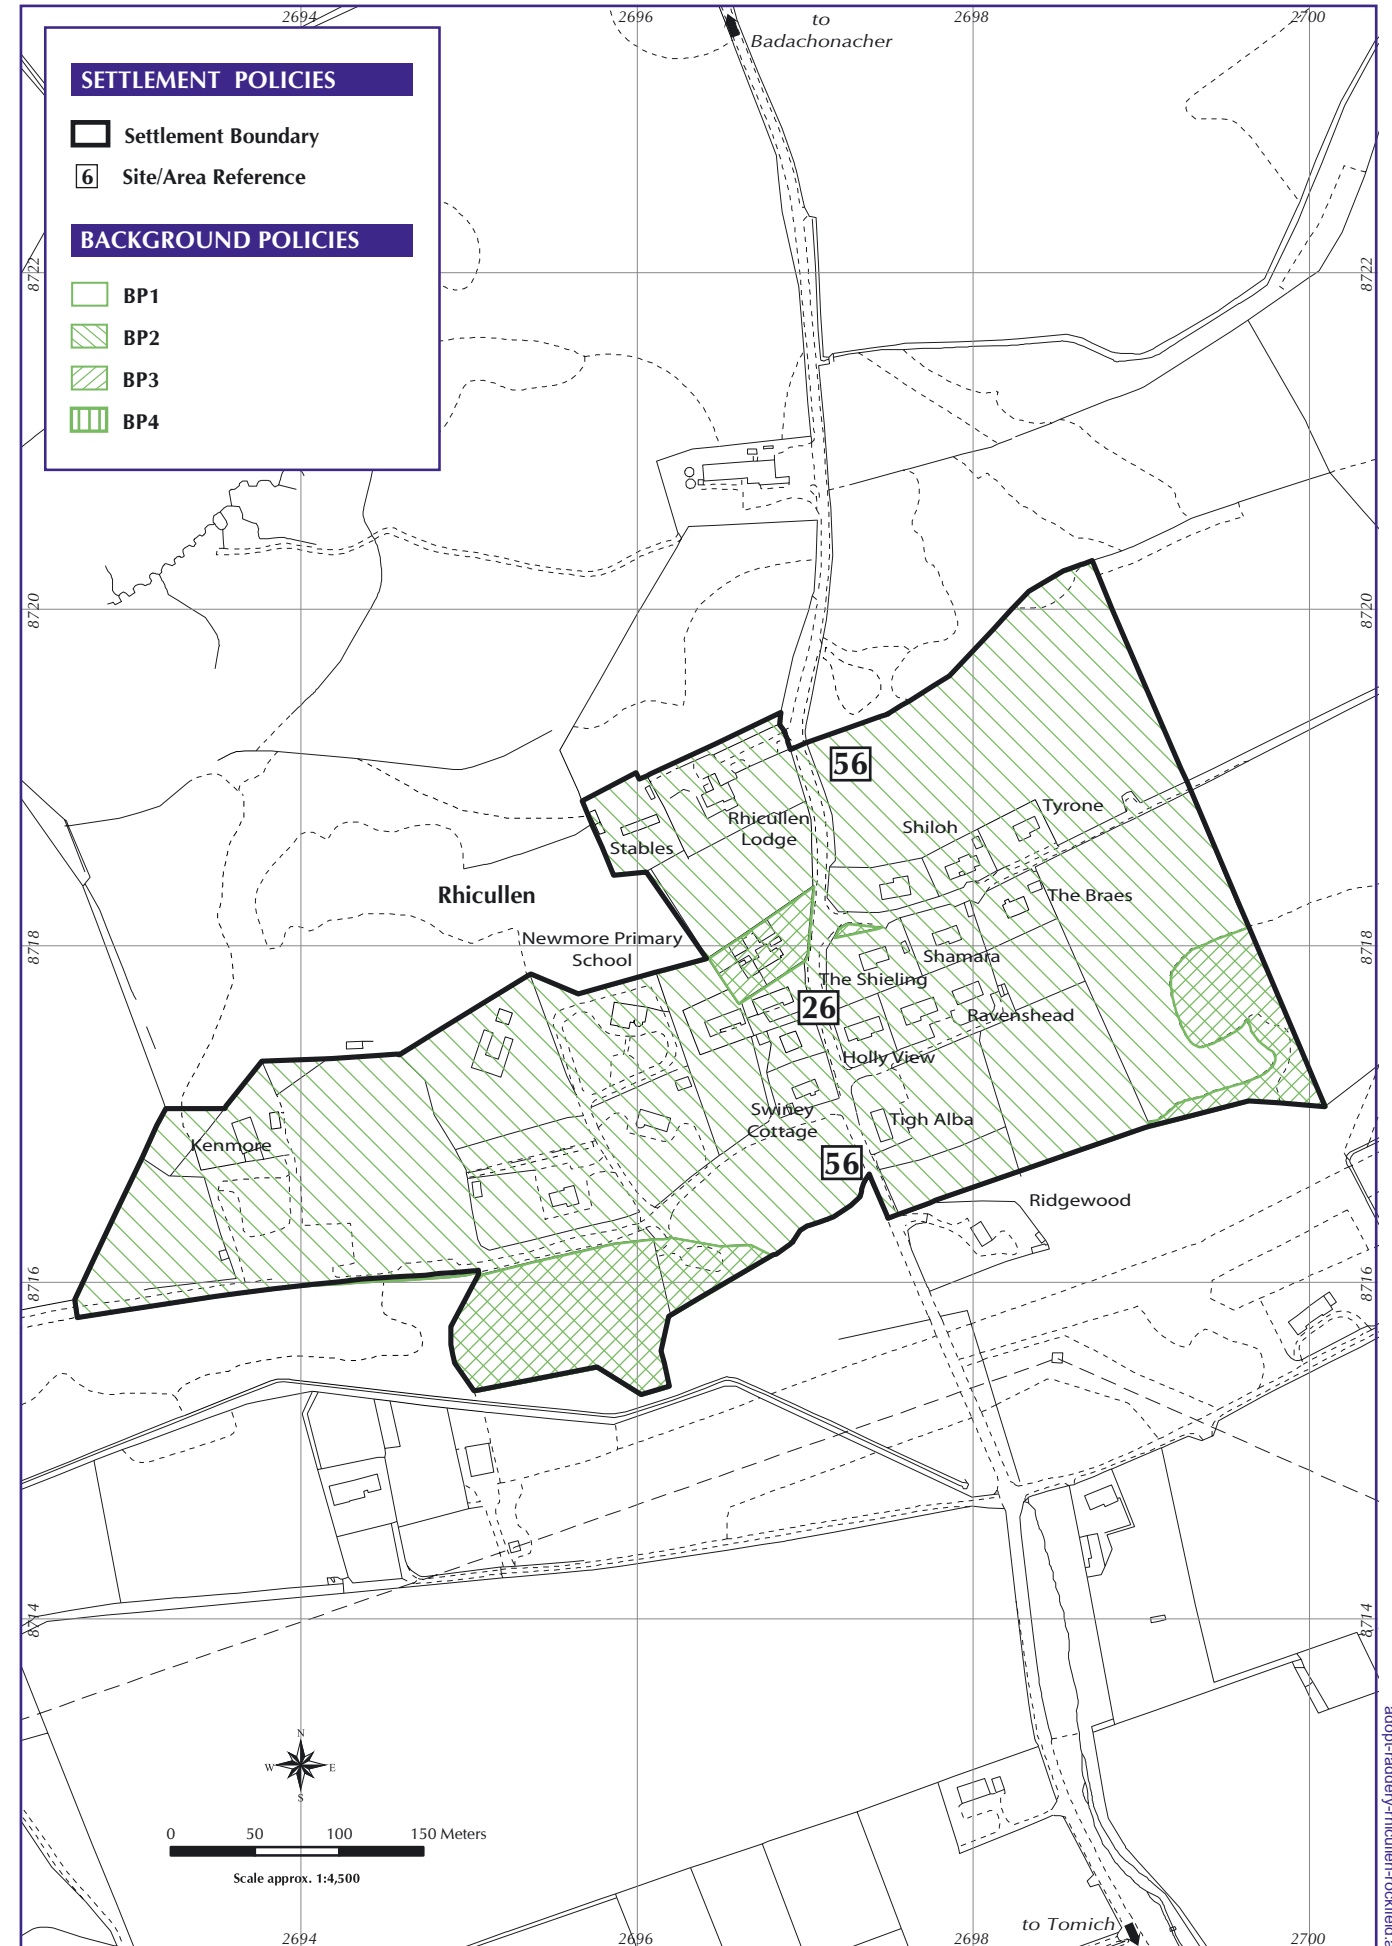

# RADDERY

# RHICULLEN / NEWMORE

# ROCKFIELD

©Crown Copyright. The Highland Council 100023369.  
All OS base maps are the most up-to-date available to The Highland Council at the time of the production of this Local Plan.