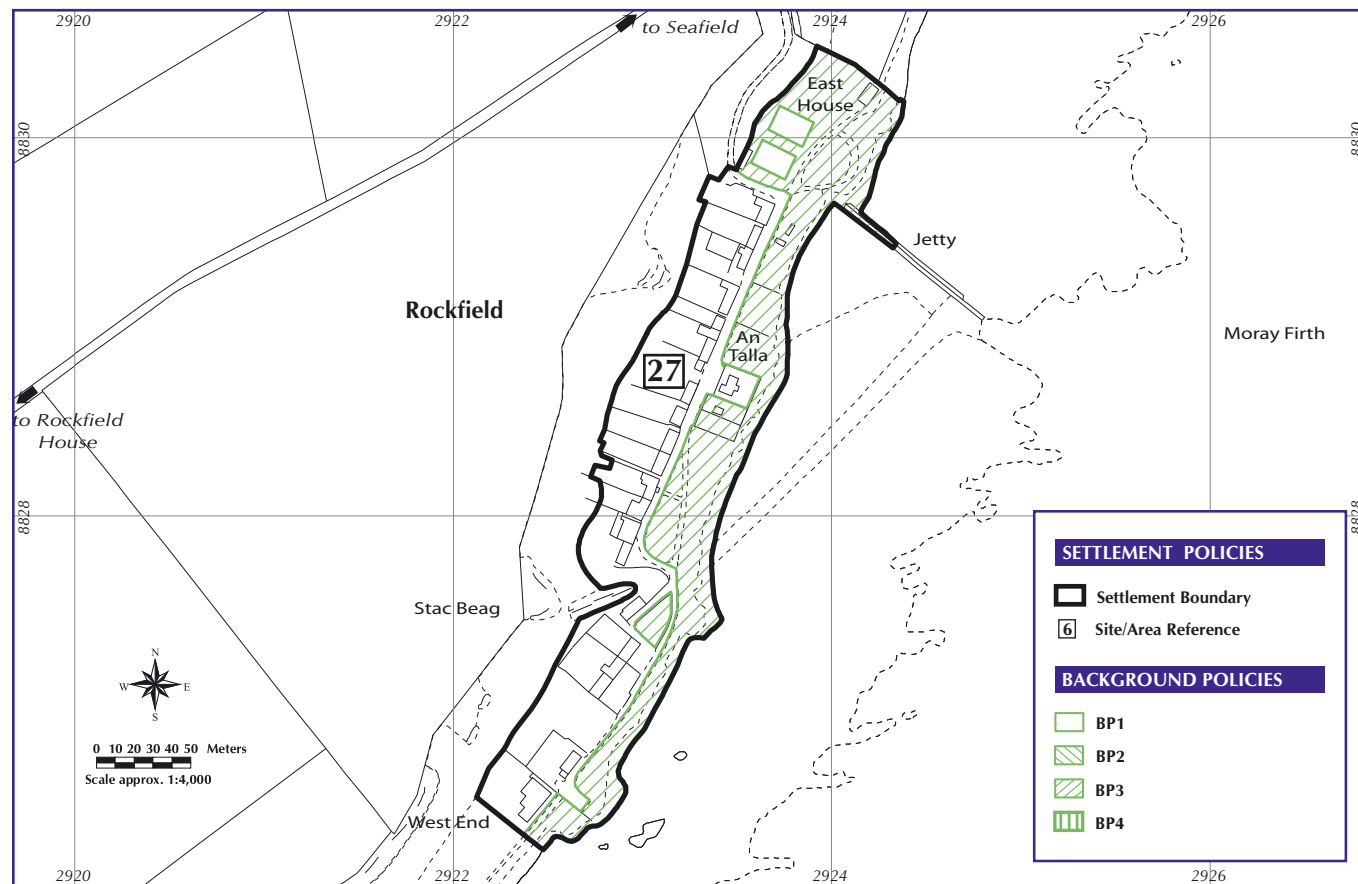

# RADDERY

# RHICULLEN / NEWMORE

# ROCKFIELD

©Crown Copyright. The Highland Council 100023369.  
All OS base maps are the most up-to-date available to The Highland Council at the time of the production of this Local Plan.