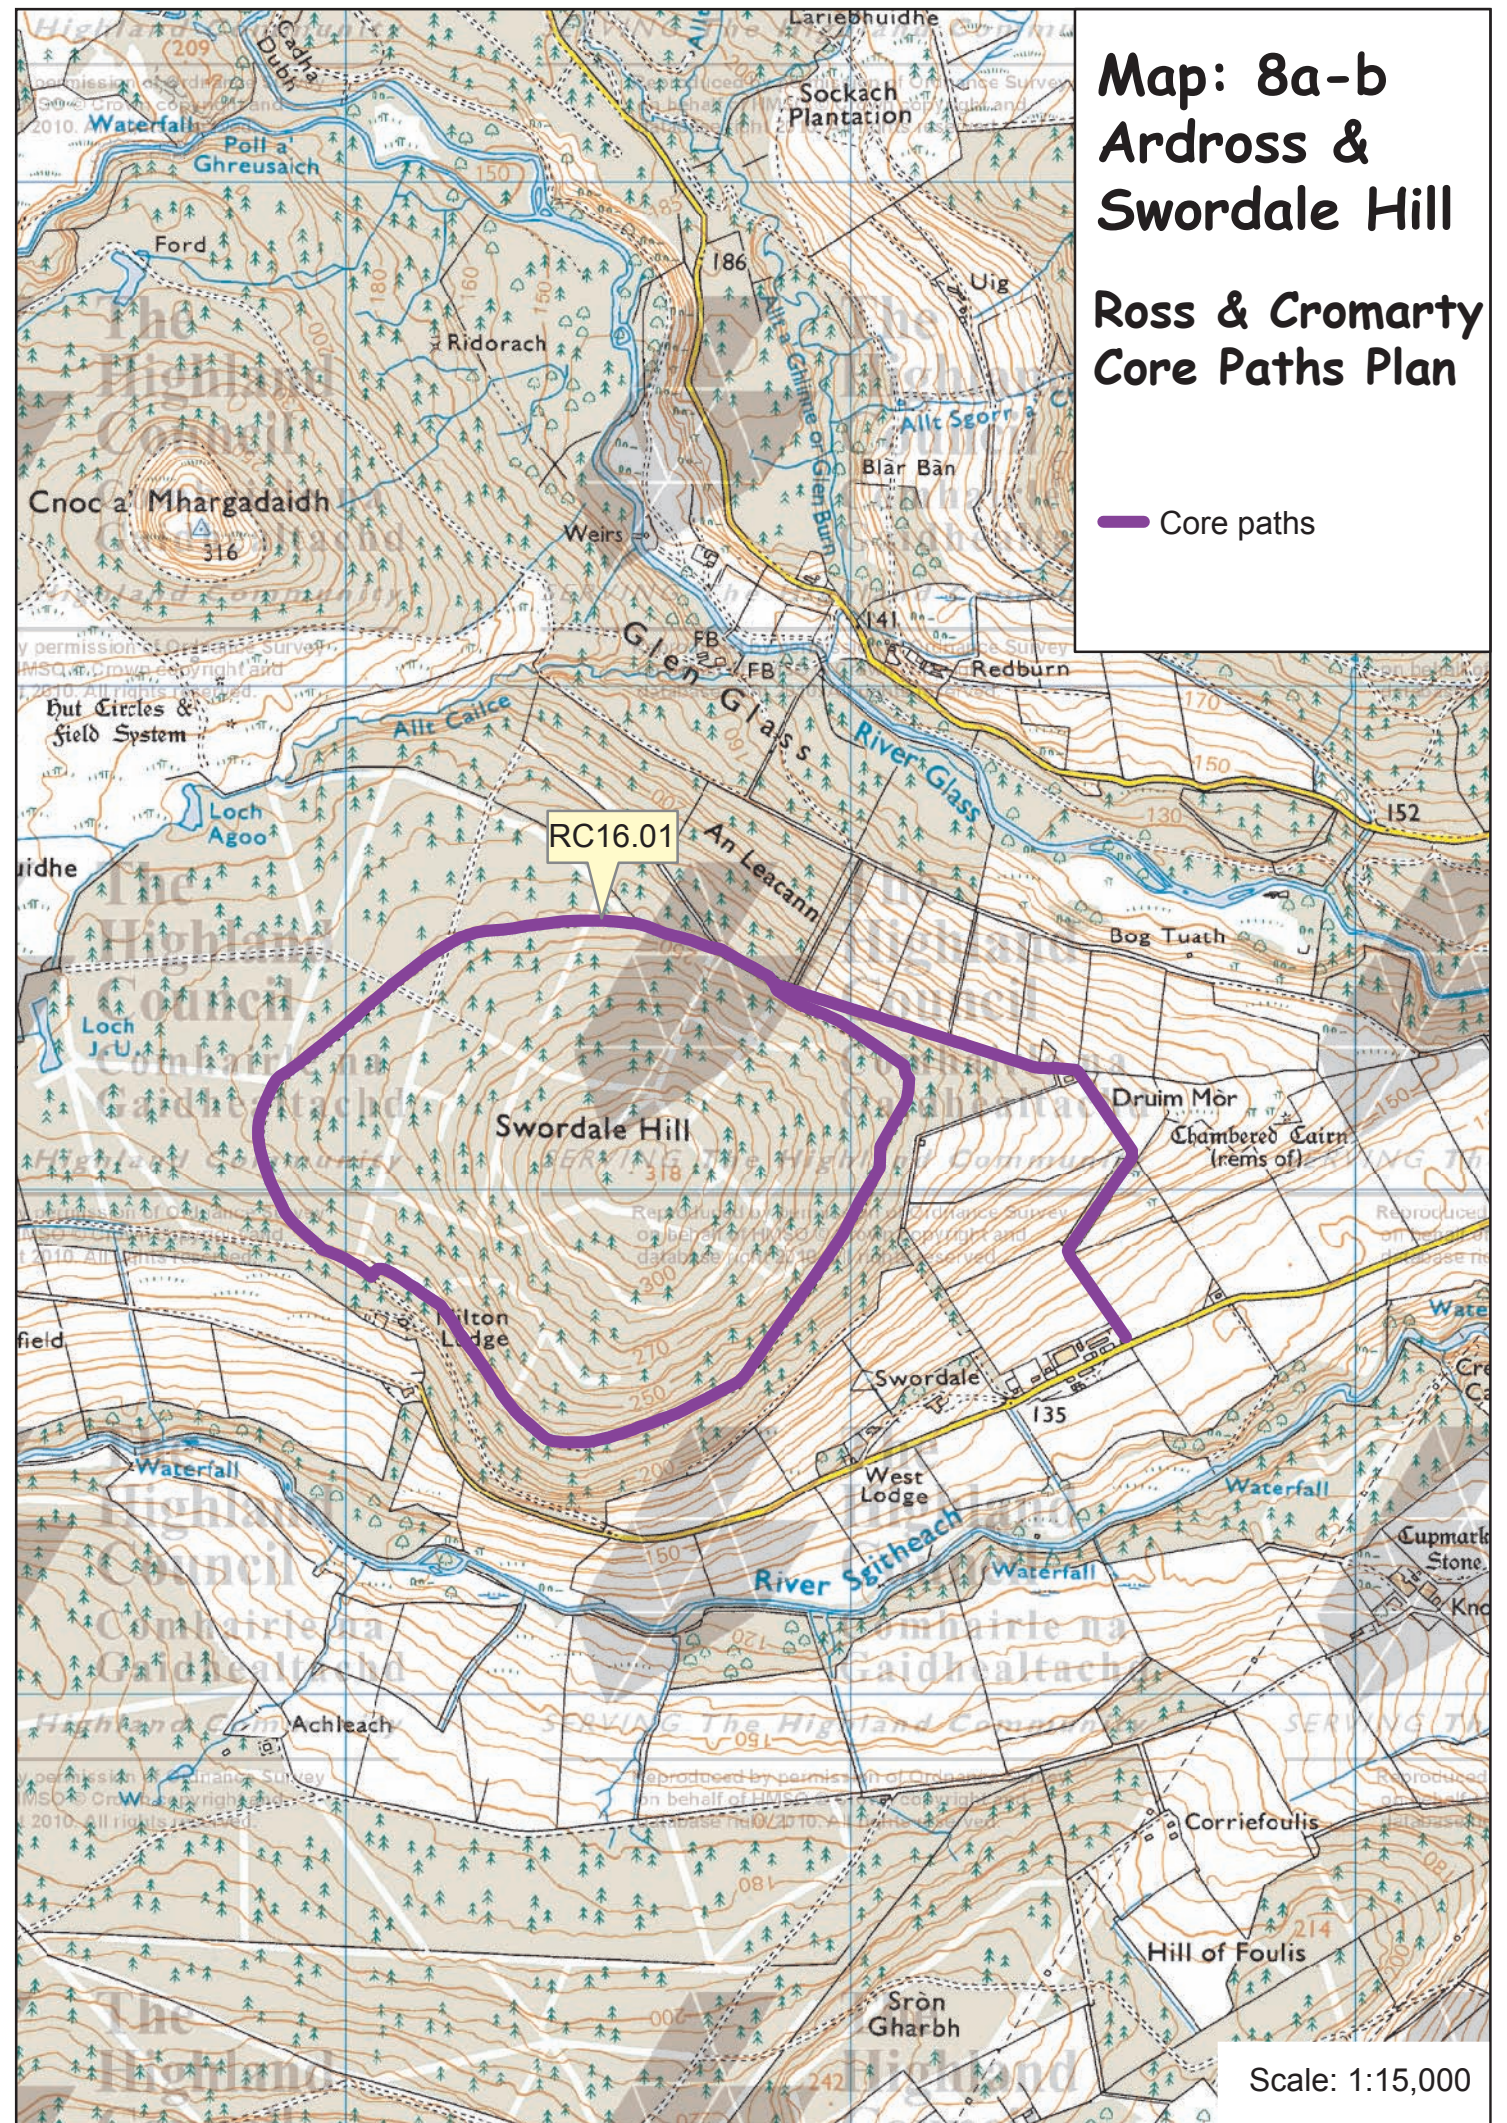

Map: 8a-b Ardross & Swordale Hill

Ross and Cromarty Core Paths Plan

Path No.	Path Name/Route	Path Type	Length (kms)
RC05.01	Fyrish Path	constructed path	3.7
RC05.02	Tollie to Lealty Path	estate track	2.4
RC05.03	Dam Wood	forest track	1.8
RC05.04	Dublin to Ardross Mains	forest track	0.6
RC16.01	Swordale Hill	forest track	4.8

Map: 8a-b Ardross & Sworddale Hill

Ross & Cromarty Core Paths Plan

— Core paths