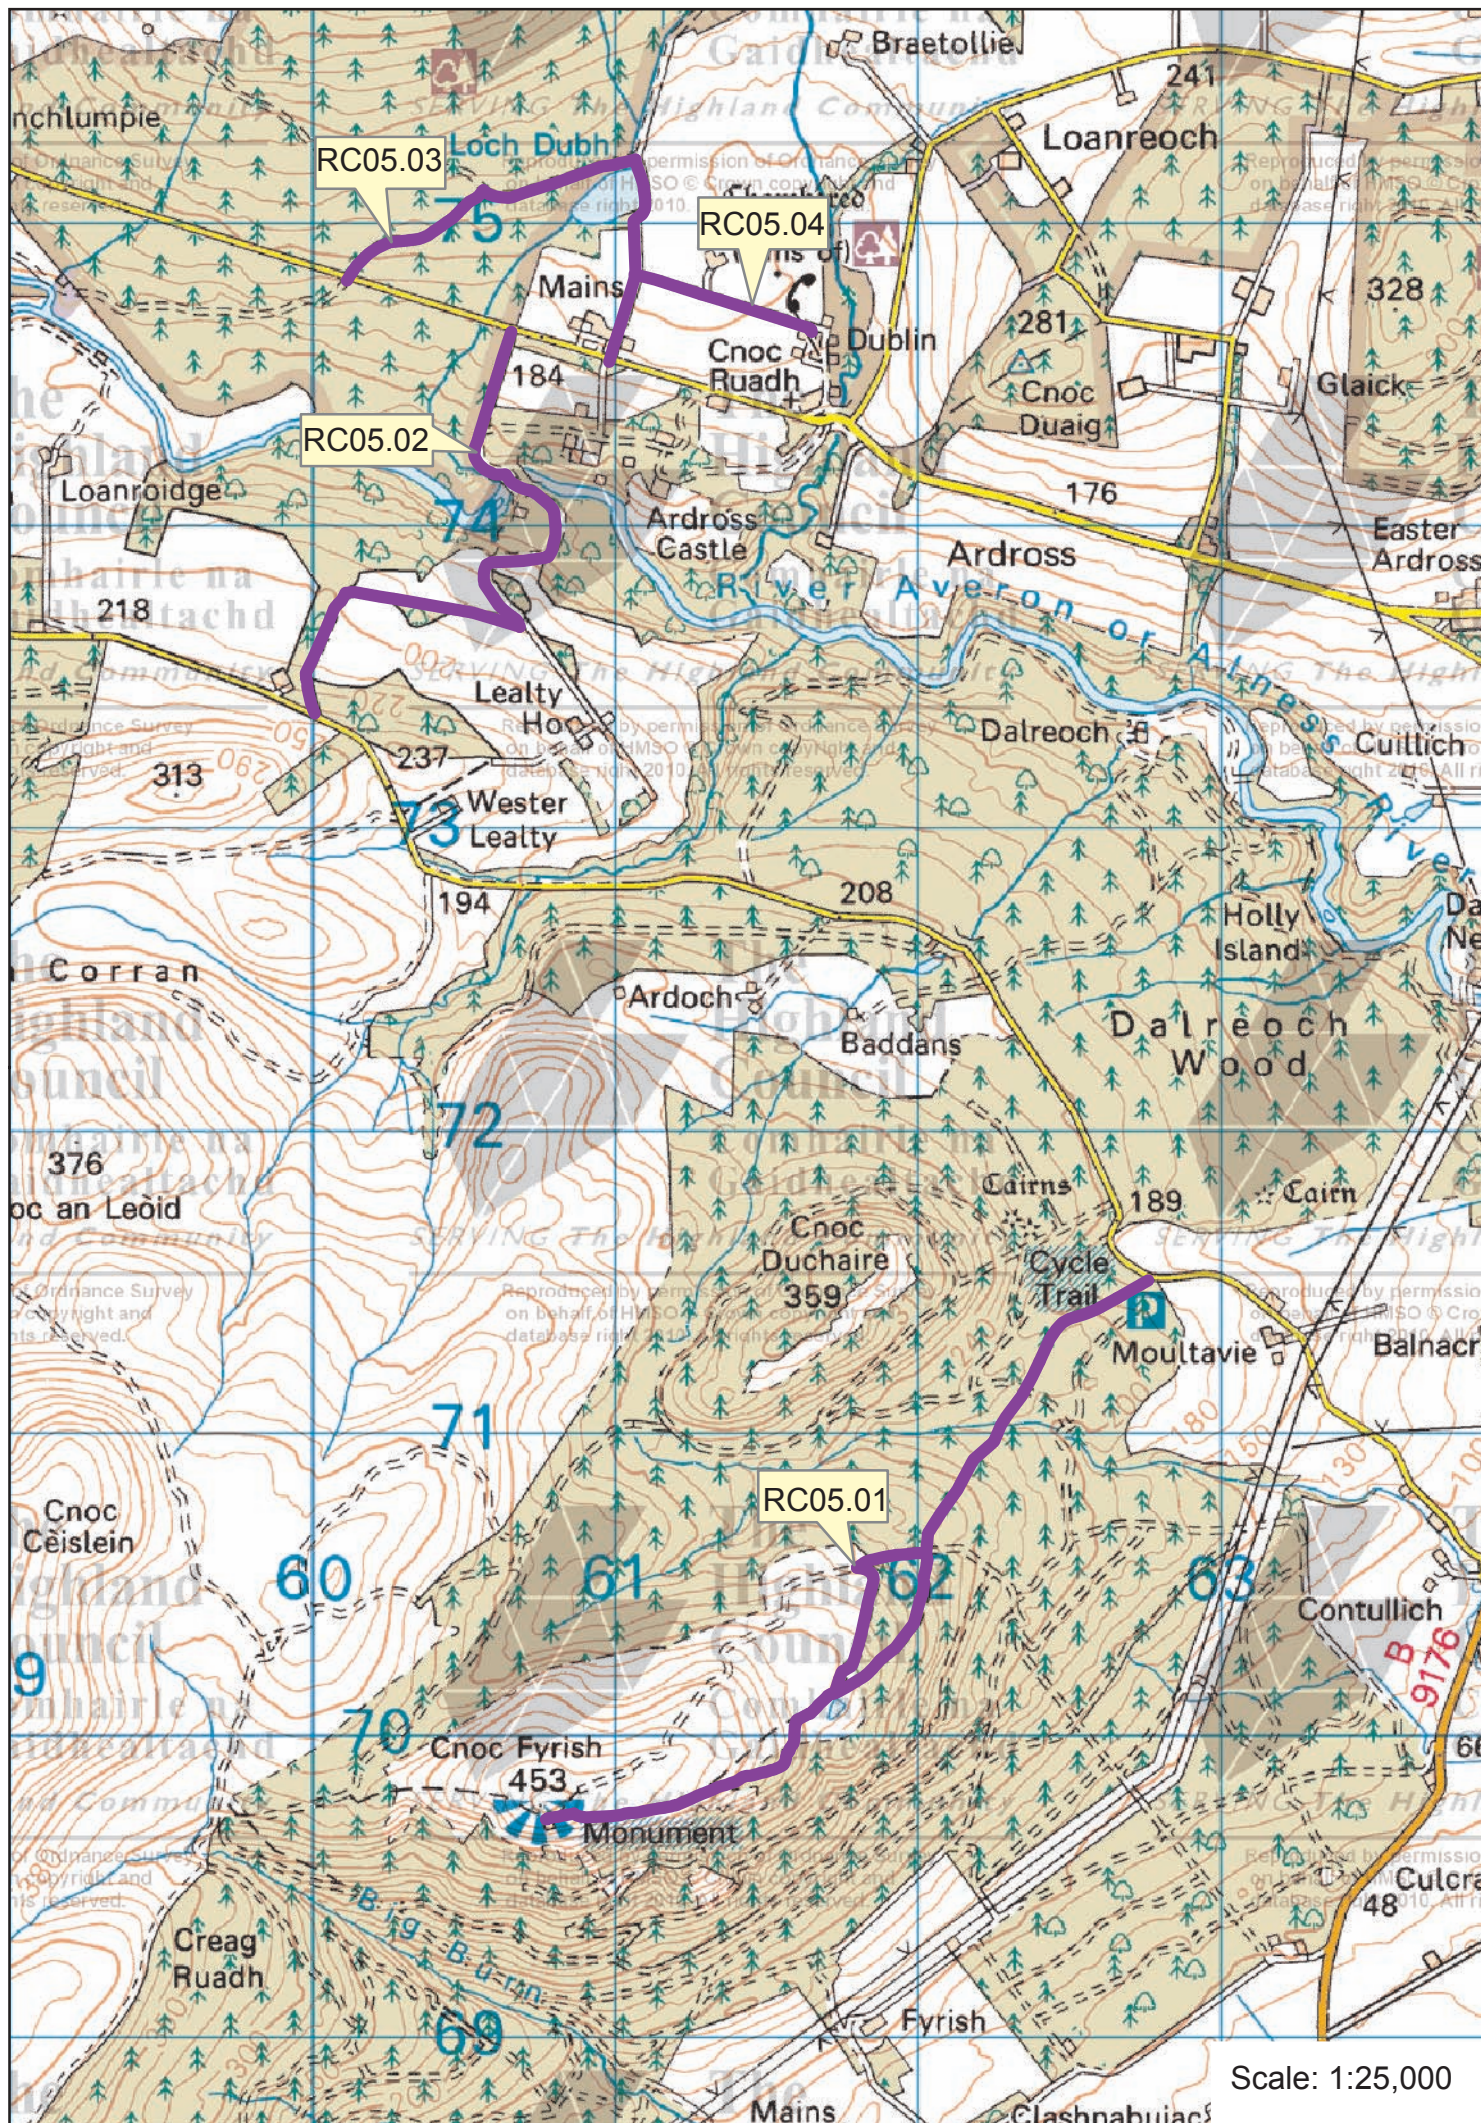

Map: 8a-b Ardross & Swordale Hill

Ross and Cromarty Core Paths Plan

Path No.	Path Name/Route	Path Type	Length (kms)
RC05.01	Fyrish Path	constructed path	3.7
RC05.02	Tollie to Lealty Path	estate track	2.4
RC05.03	Dam Wood	forest track	1.8
RC05.04	Dublin to Ardross Mains	forest track	0.6
RC16.01	Swordale Hill	forest track	4.8

Map: 8a-b Ardross & Sworddale Hill

Ross & Cromarty Core Paths Plan

— Core paths