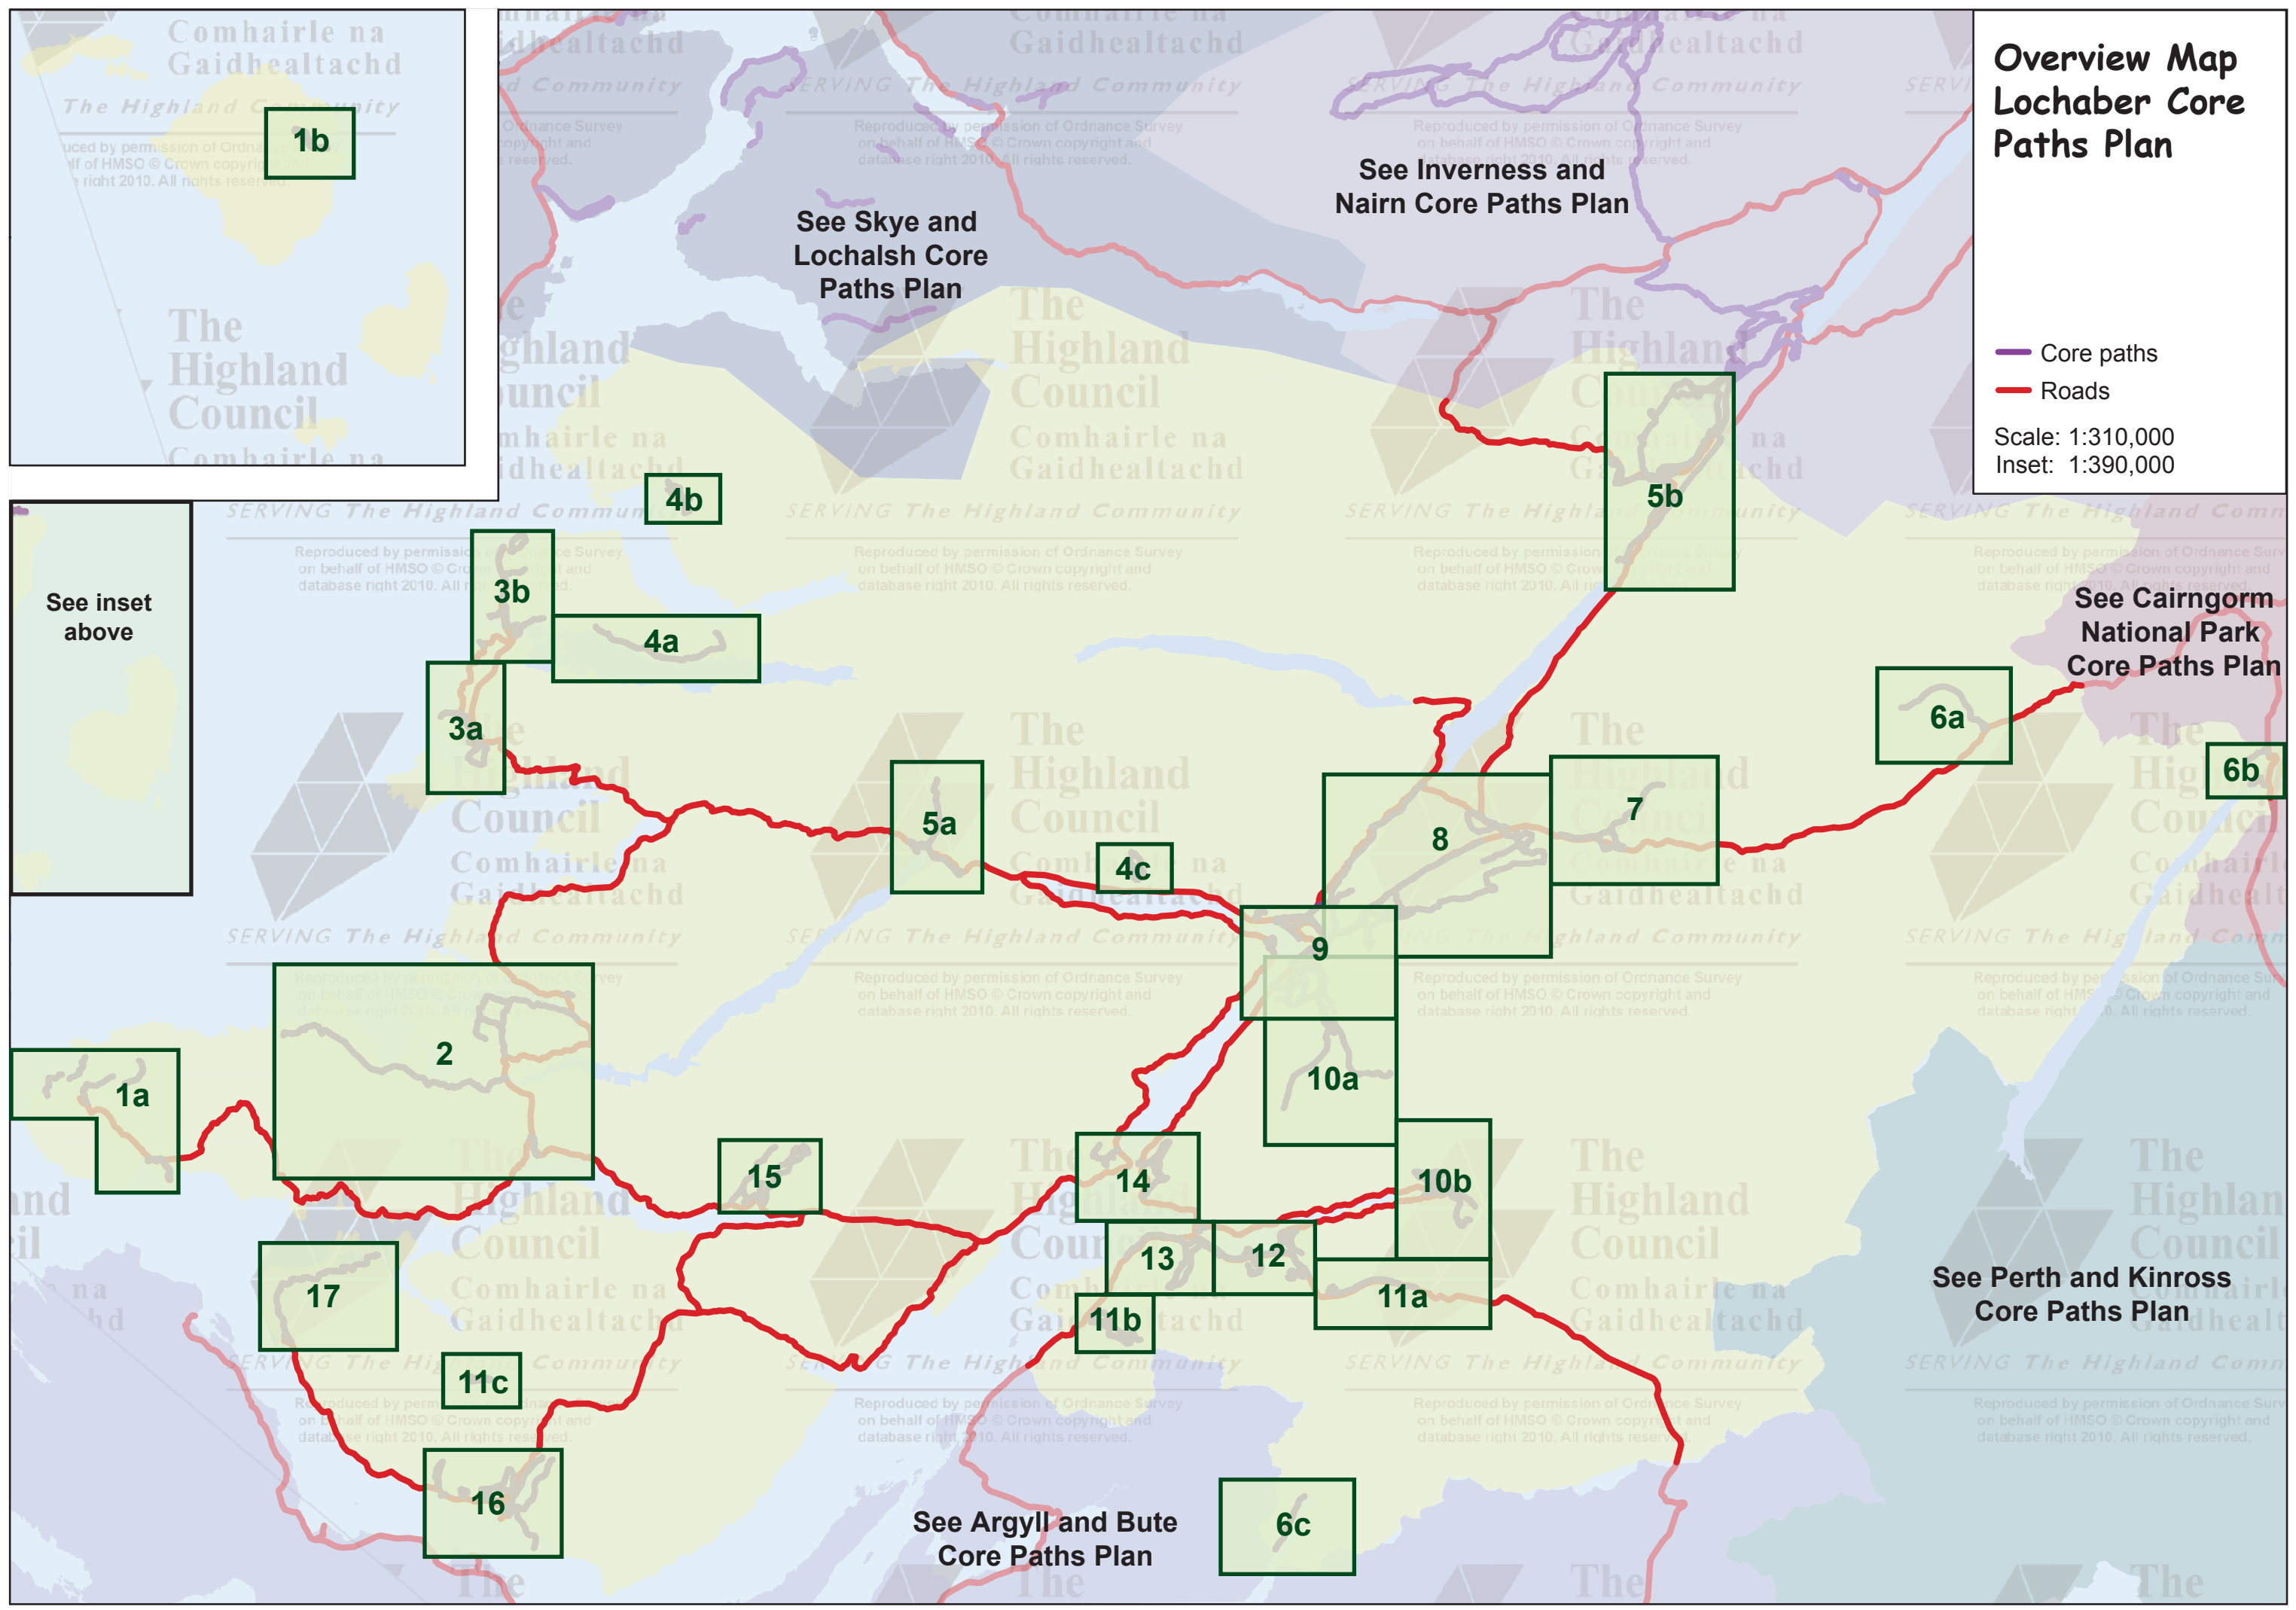

Overview Map Lochaber Core Paths Plan

— Core paths
— Roads

Scale: 1:310,000
Inset: 1:390,000

1b

See Skye and
Lochalsh Core
Paths Plan

See Inverness and
Nairn Core Paths Plan

4b

5b

See Cairngorm
National Park
Core Paths Plan

See inset
above

3b

4a

3a

5a

4c

8

See Argyll and Bute
Core Paths Plan

6c

See Perth and Kinross
Core Paths Plan