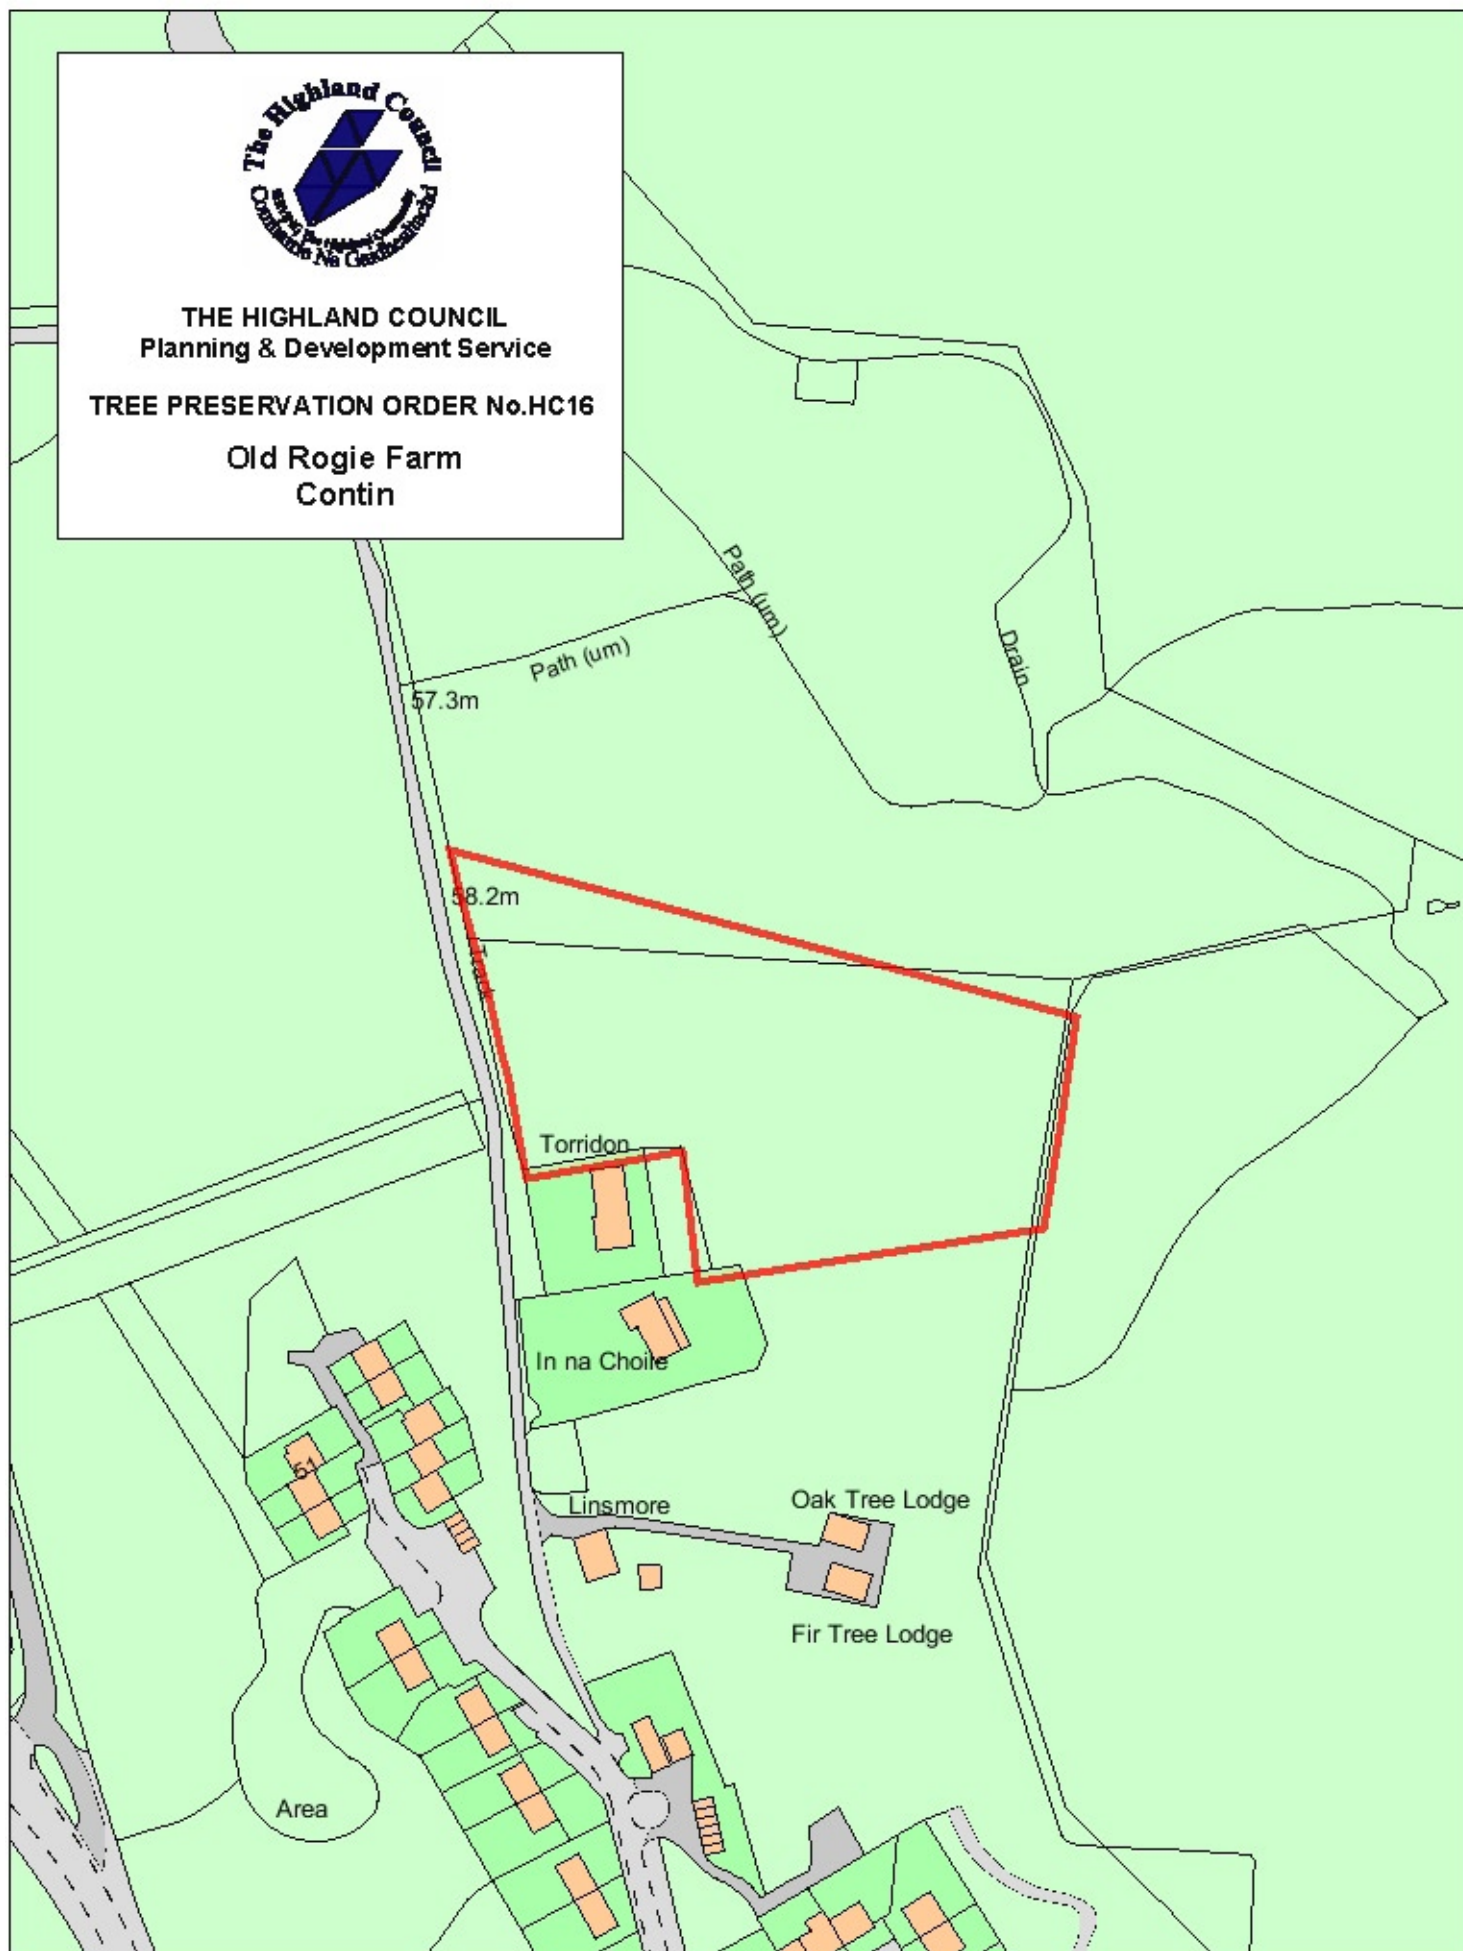

THE HIGHLAND COUNCIL
Planning & Development Service

TREE PRESERVATION ORDER No.HC16

Old Rogie Farm
Contin

0 12.5 25 50 75 100 125 metres

Reproduced from the Ordnance Survey Mapping with the permission of the Controller of Her Majesty's Stationery Office. © Crown Copyright. Unauthorised reproduction infringes Crown Copyright and may lead to prosecution or civil proceedings. The Highland Council 100023369.