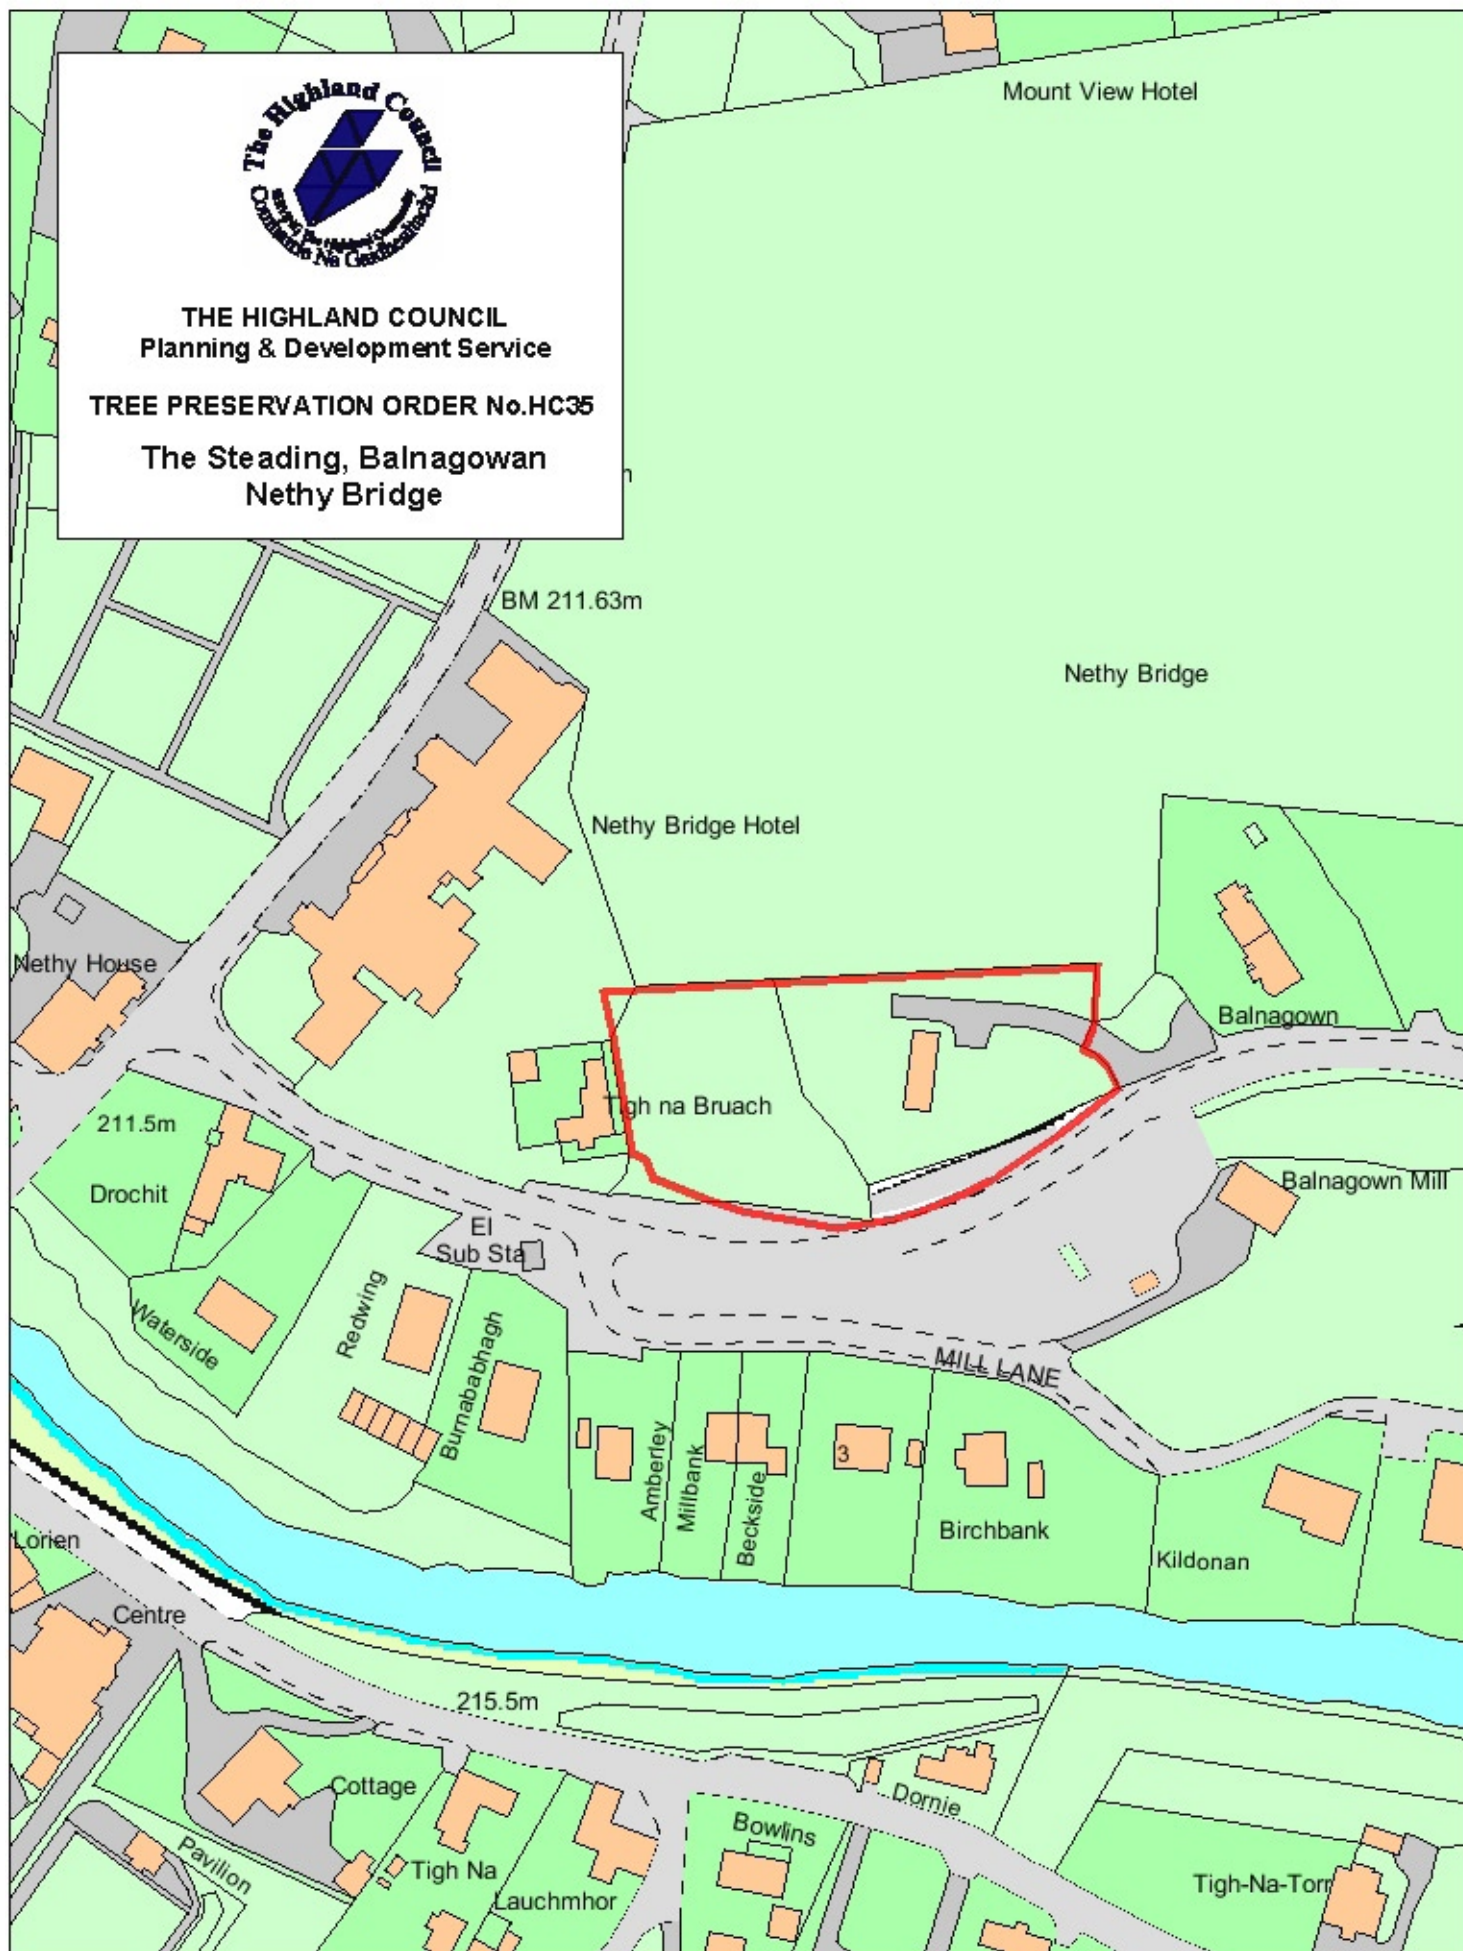

THE HIGHLAND COUNCIL
Planning & Development Service

TREE PRESERVATION ORDER No.HC35

The Steading, Balnagowan
Nethy Bridge

0 5 10 20 30 40 50 60 70 80 metres

Reproduced from the Ordnance Survey Mapping with the permission of the Controller of Her Majesty's Stationery Office. © Crown Copyright. Unauthorised reproduction infringes Crown Copyright and may lead to prosecution or civil proceedings. The Highland Council 100023369.