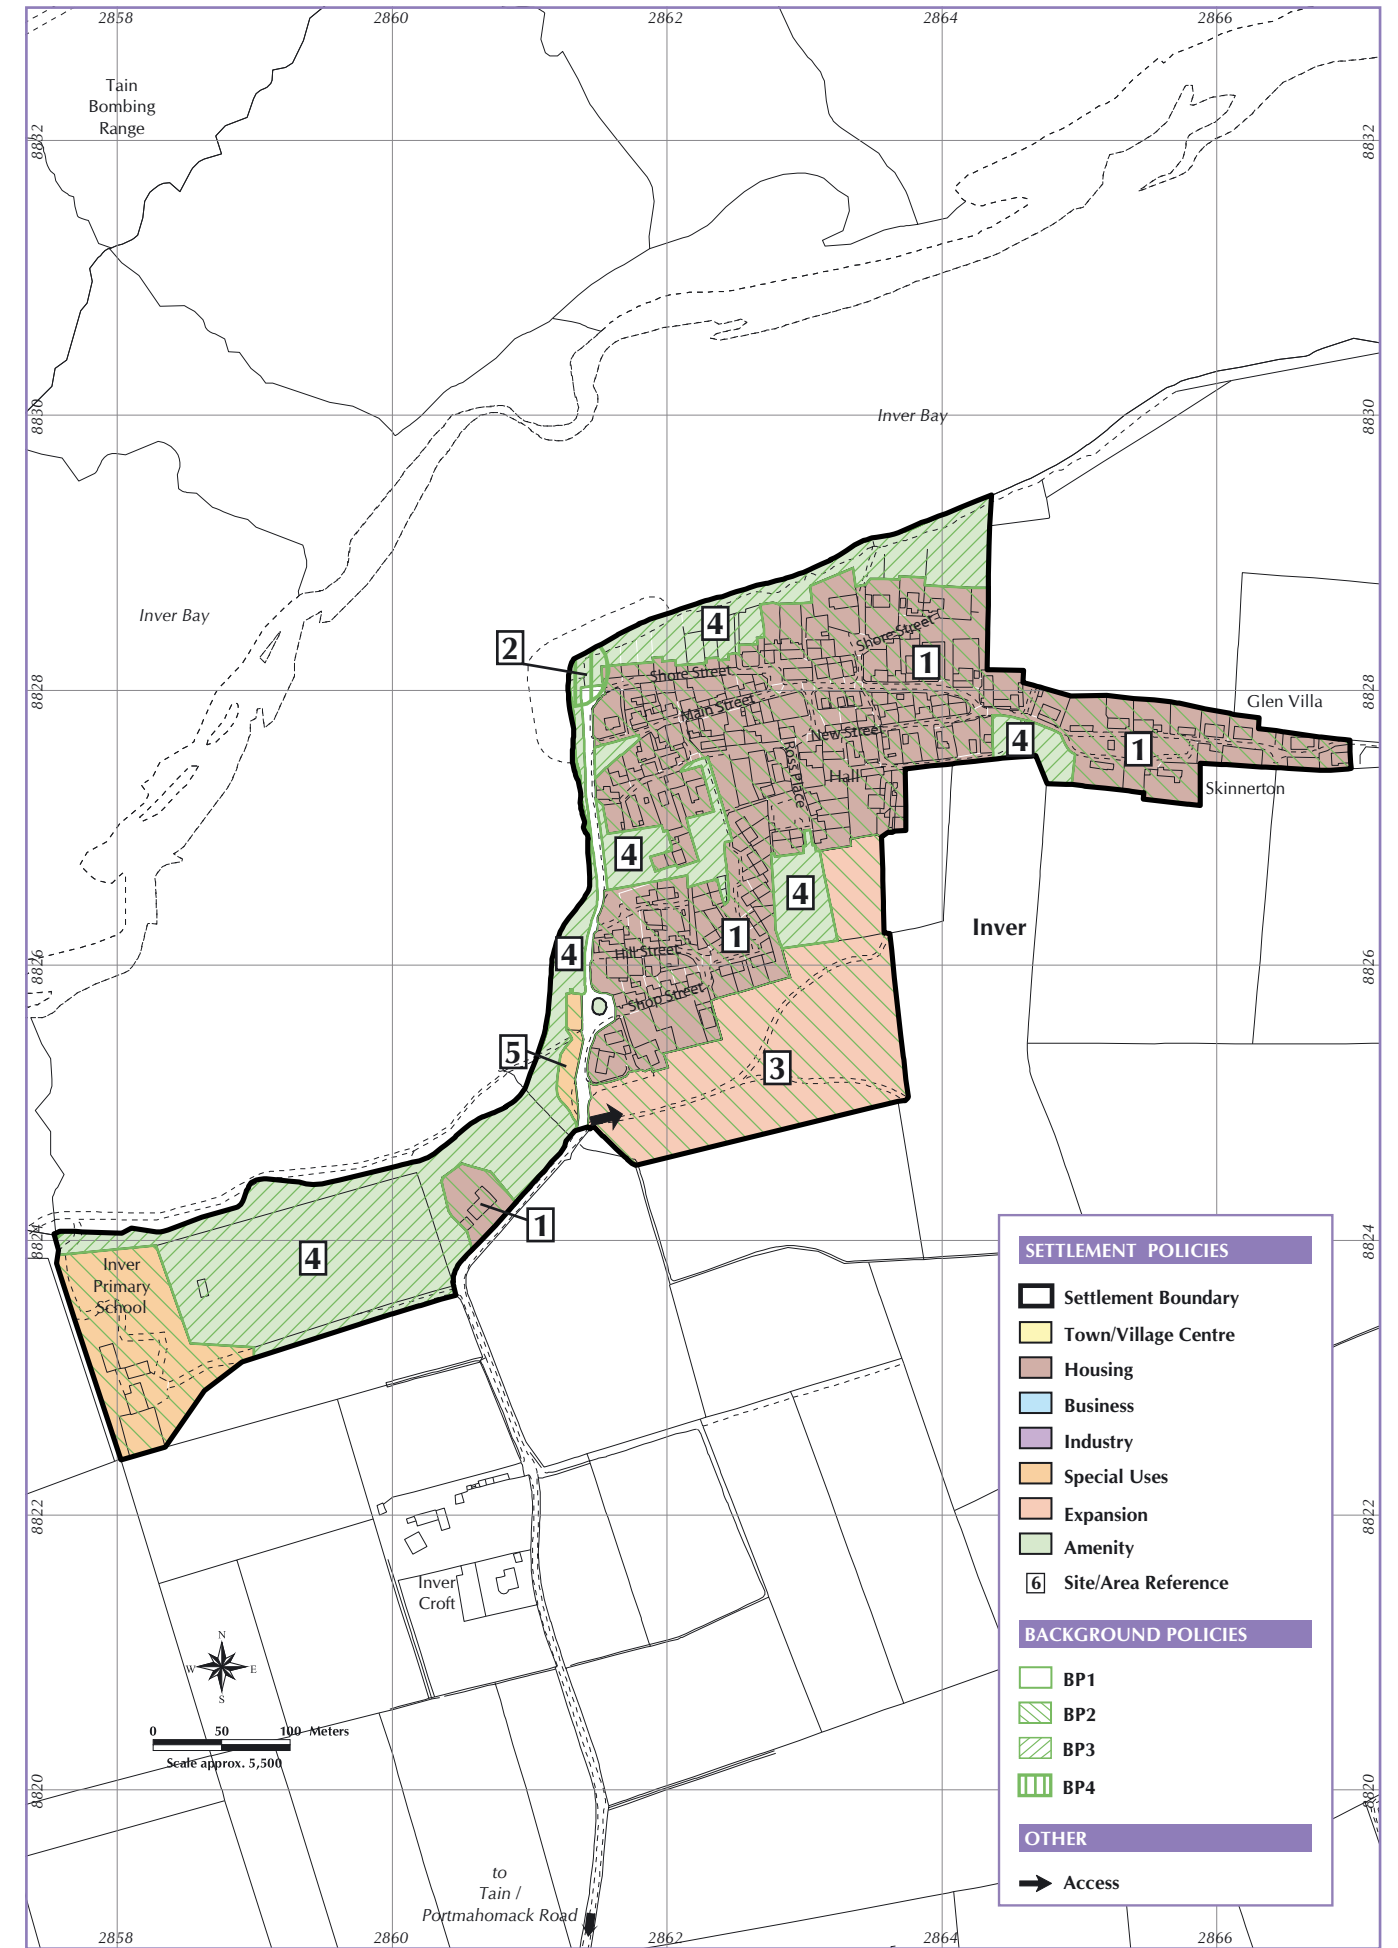

INSET 20 : HILL OF FEARN

INSET 21 : INVER

© Crown Copyright. The Highland Council 100023369.
All OS base maps are the most up-to-date available to The Highland Council at the time of the production of this Local Plan.