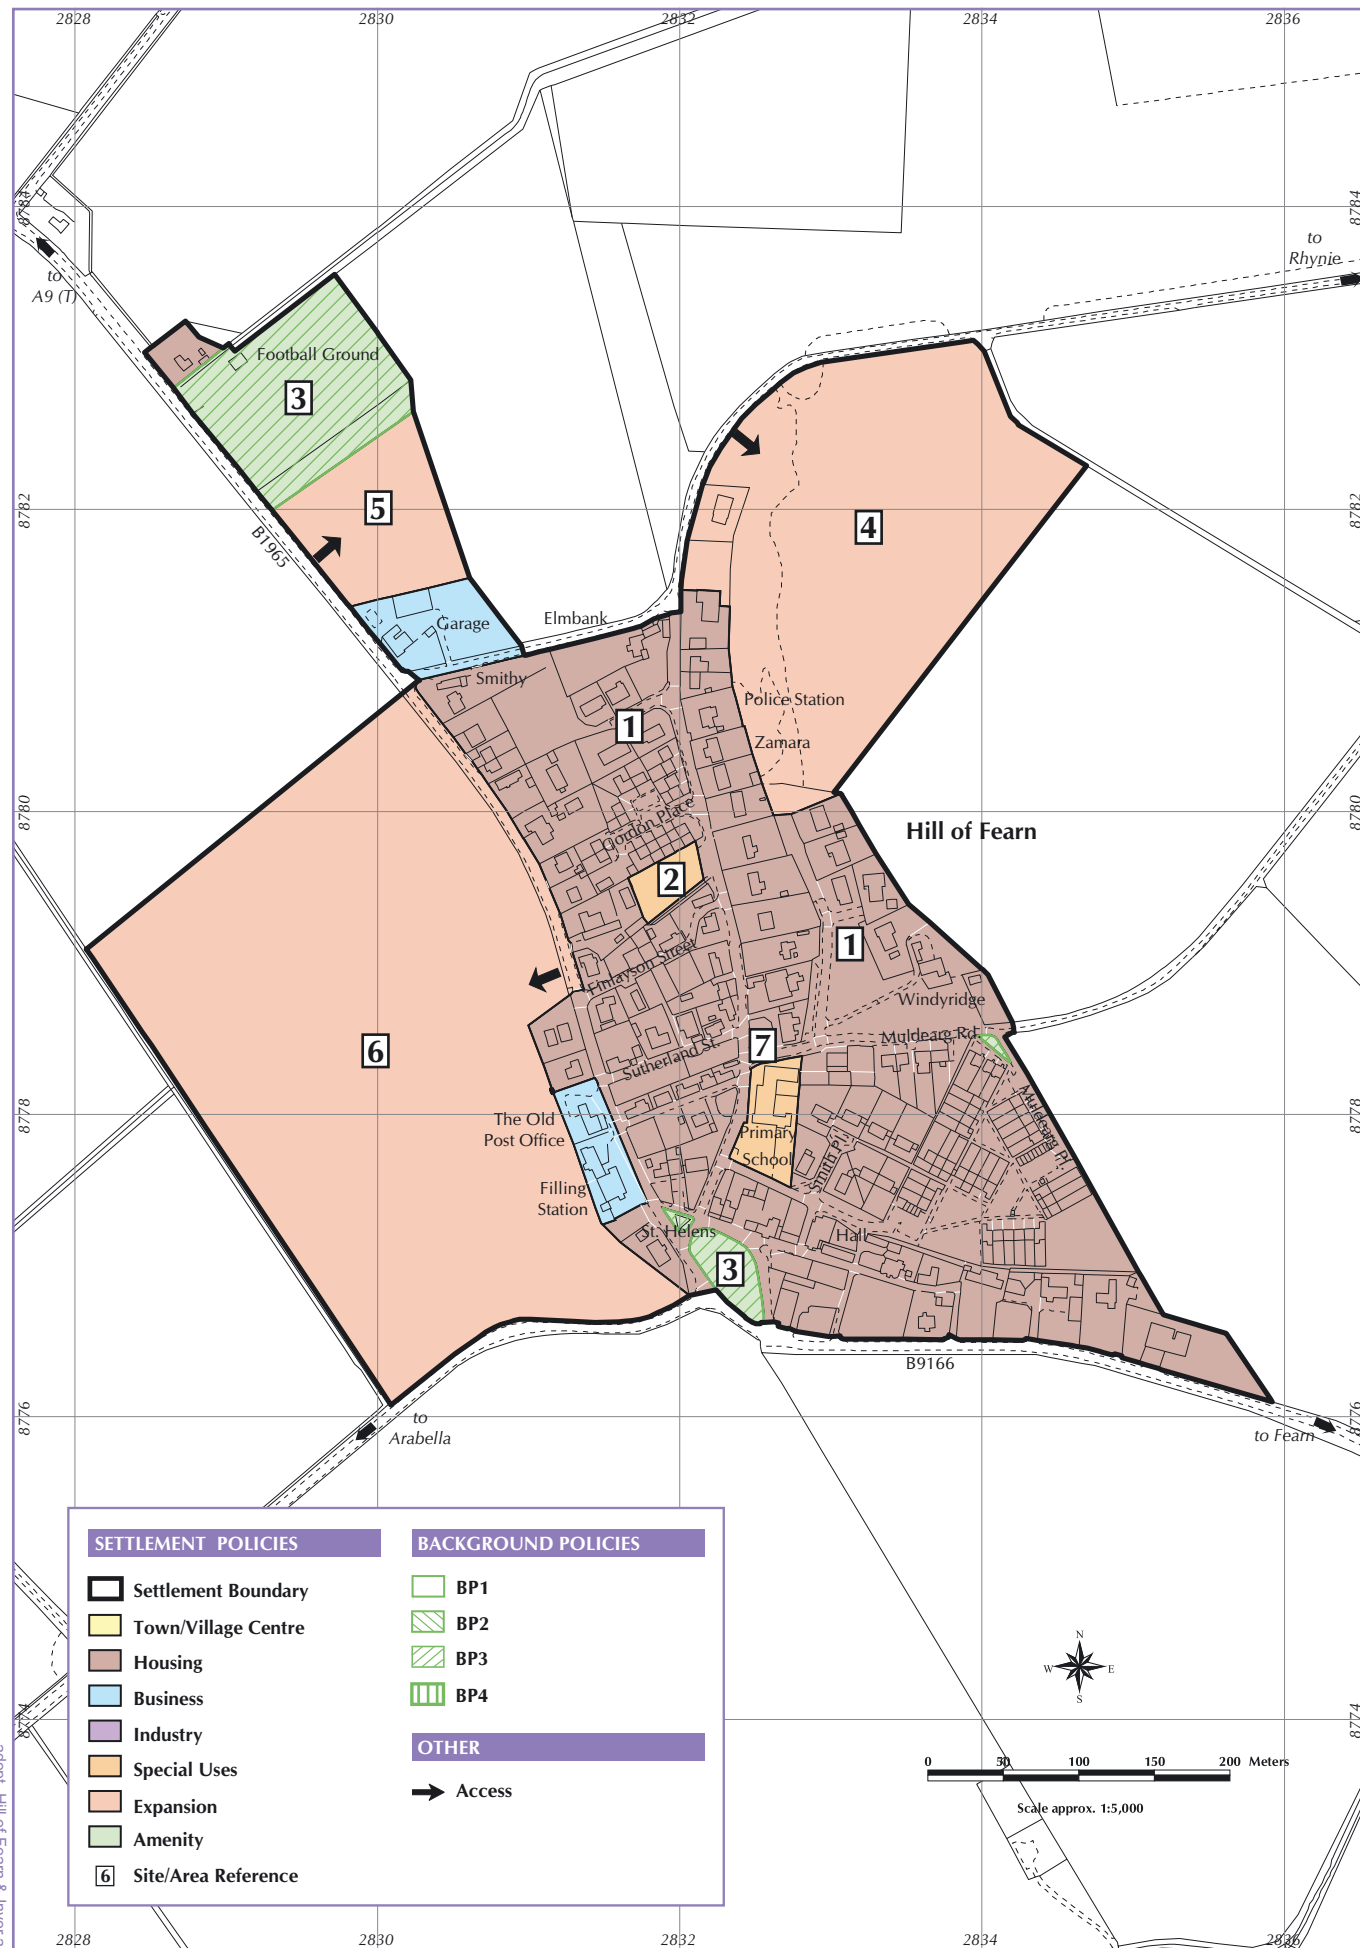

INSET 20 : HILL OF FEARN

INSET 21 : INVER

© Crown Copyright. The Highland Council 100023369.
All OS base maps are the most up-to-date available to The Highland Council at the time of the production of this Local Plan.