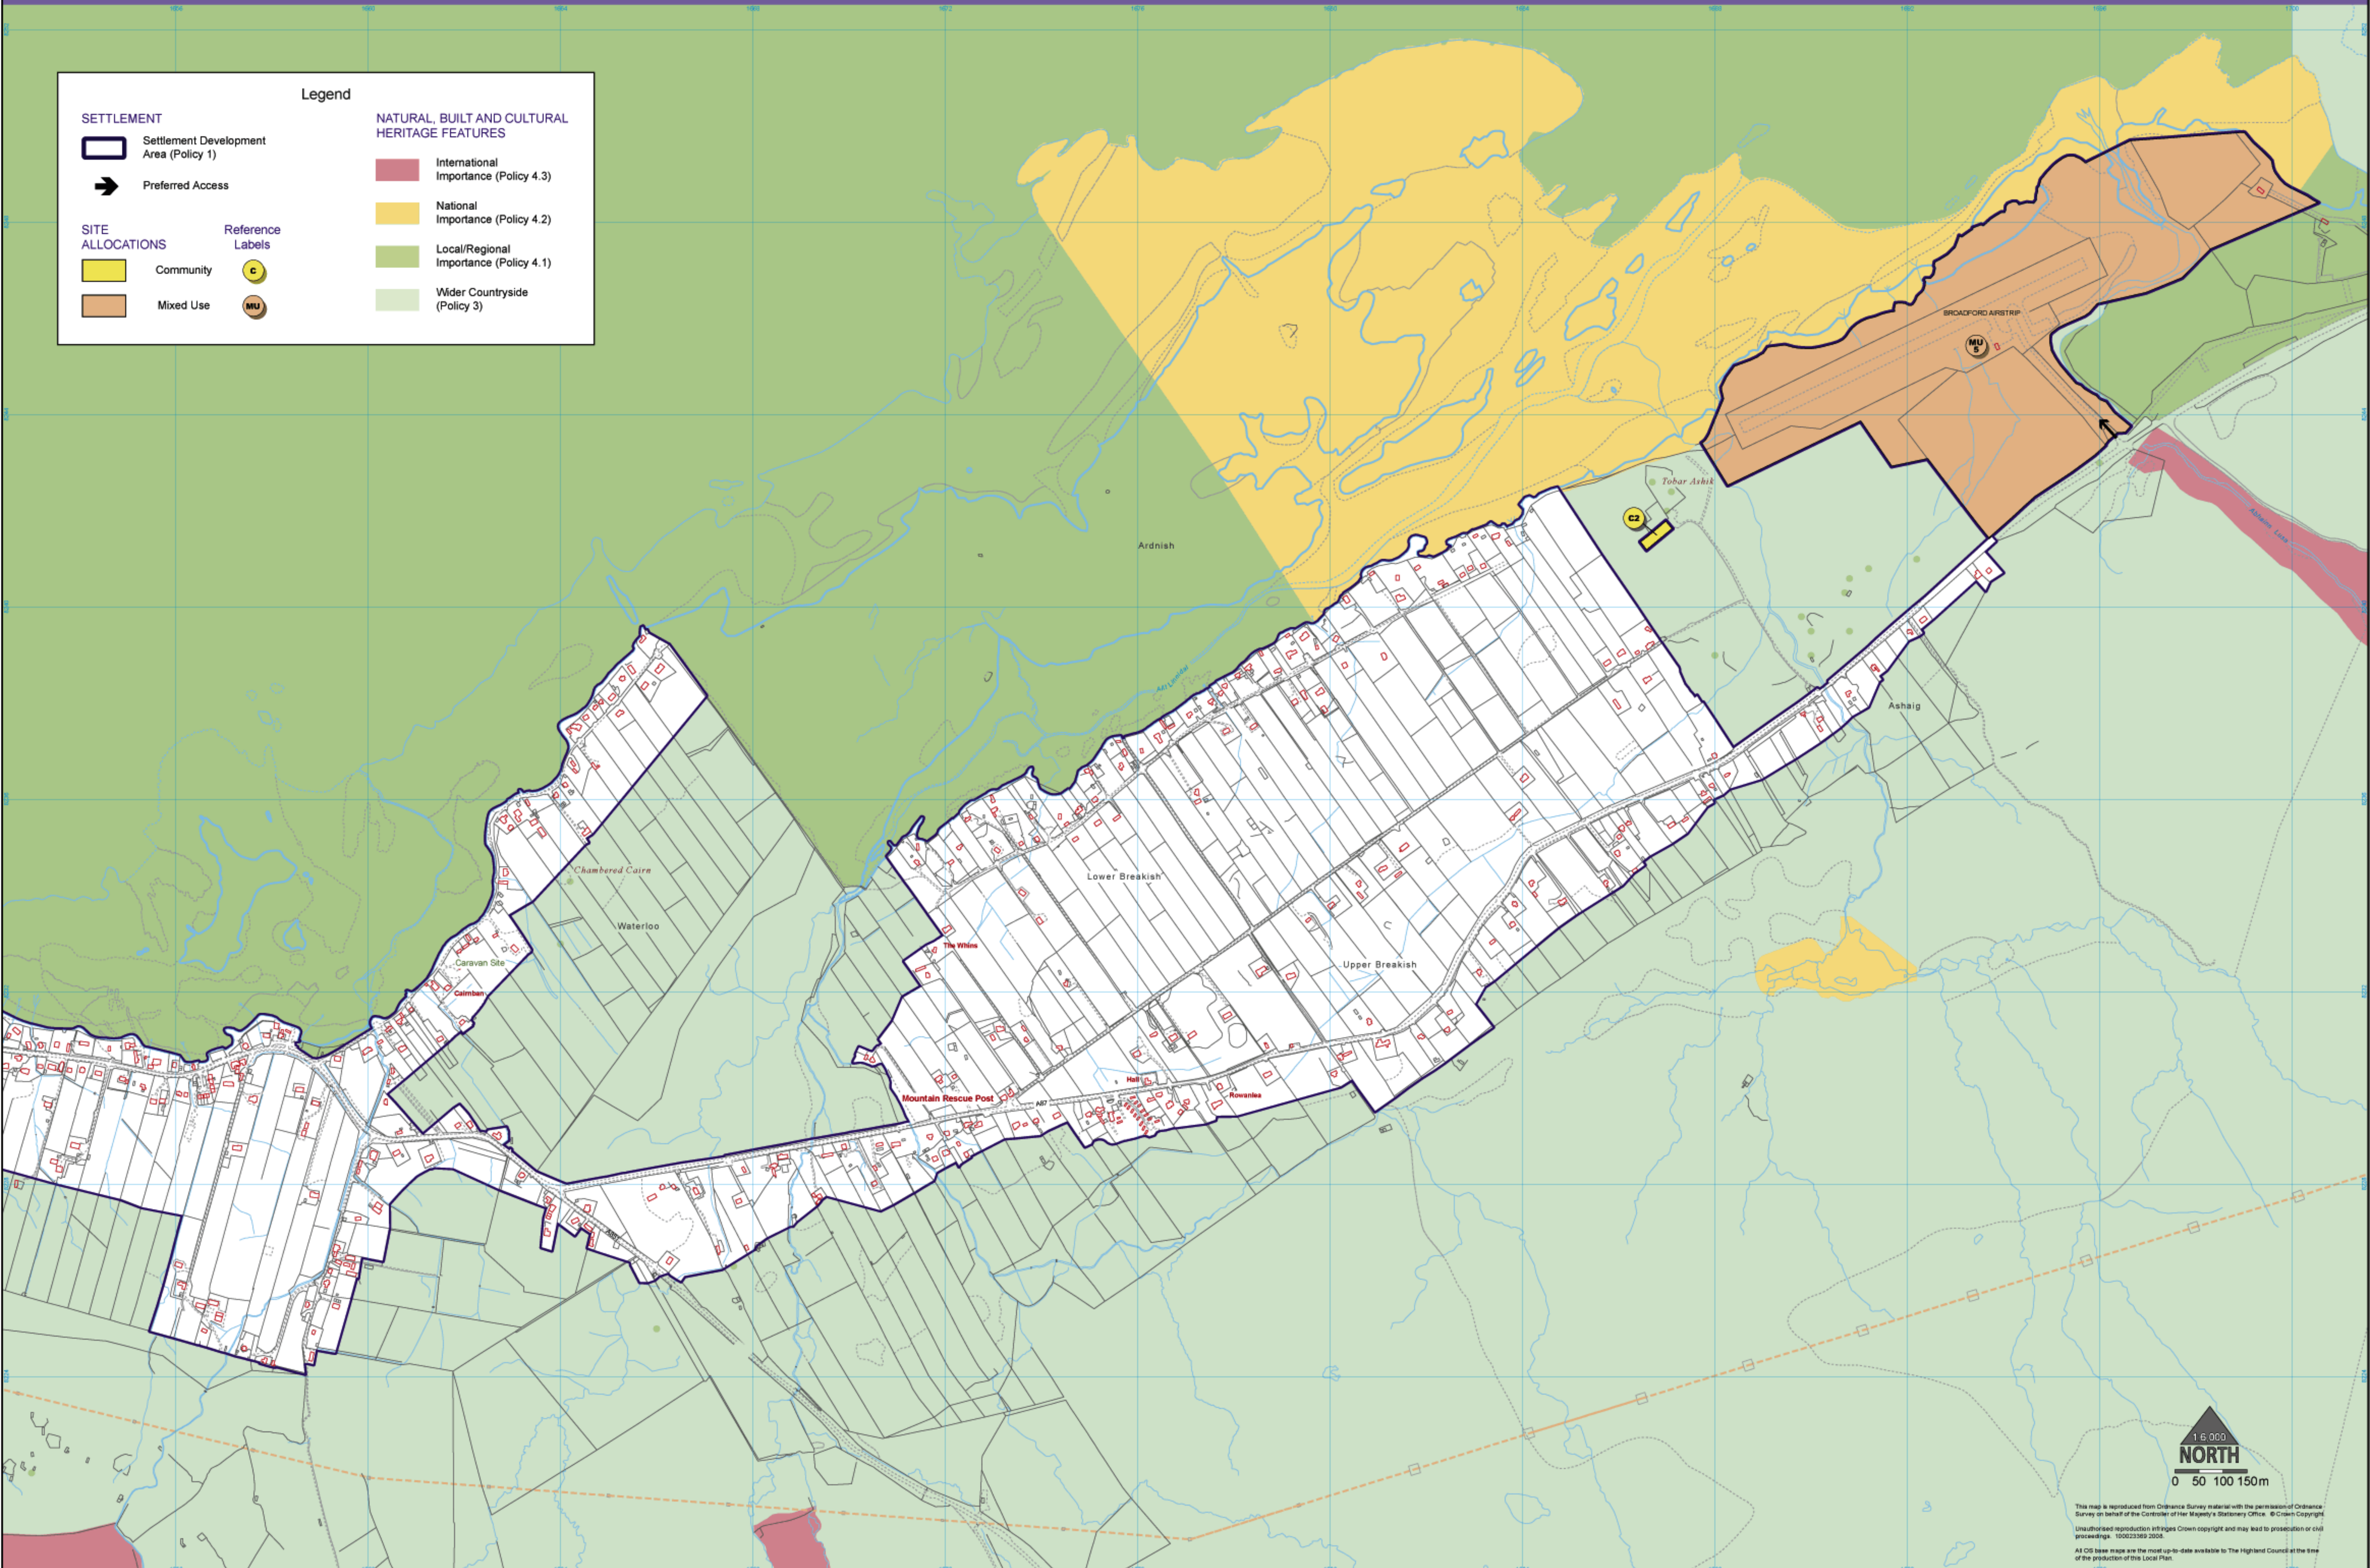

Legend

SETTLEMENT		NATURAL, BUILT AND CULTURAL HERITAGE FEATURES	
	Settlement Development Area (Policy 1)		International Importance (Policy 4.3)
	Preferred Access		National Importance (Policy 4.2)
SITE ALLOCATIONS		Reference Labels	
	Community		C
	Mixed Use		MU
			Local/Regional Importance (Policy 4.1)
			Wider Countryside (Policy 3)