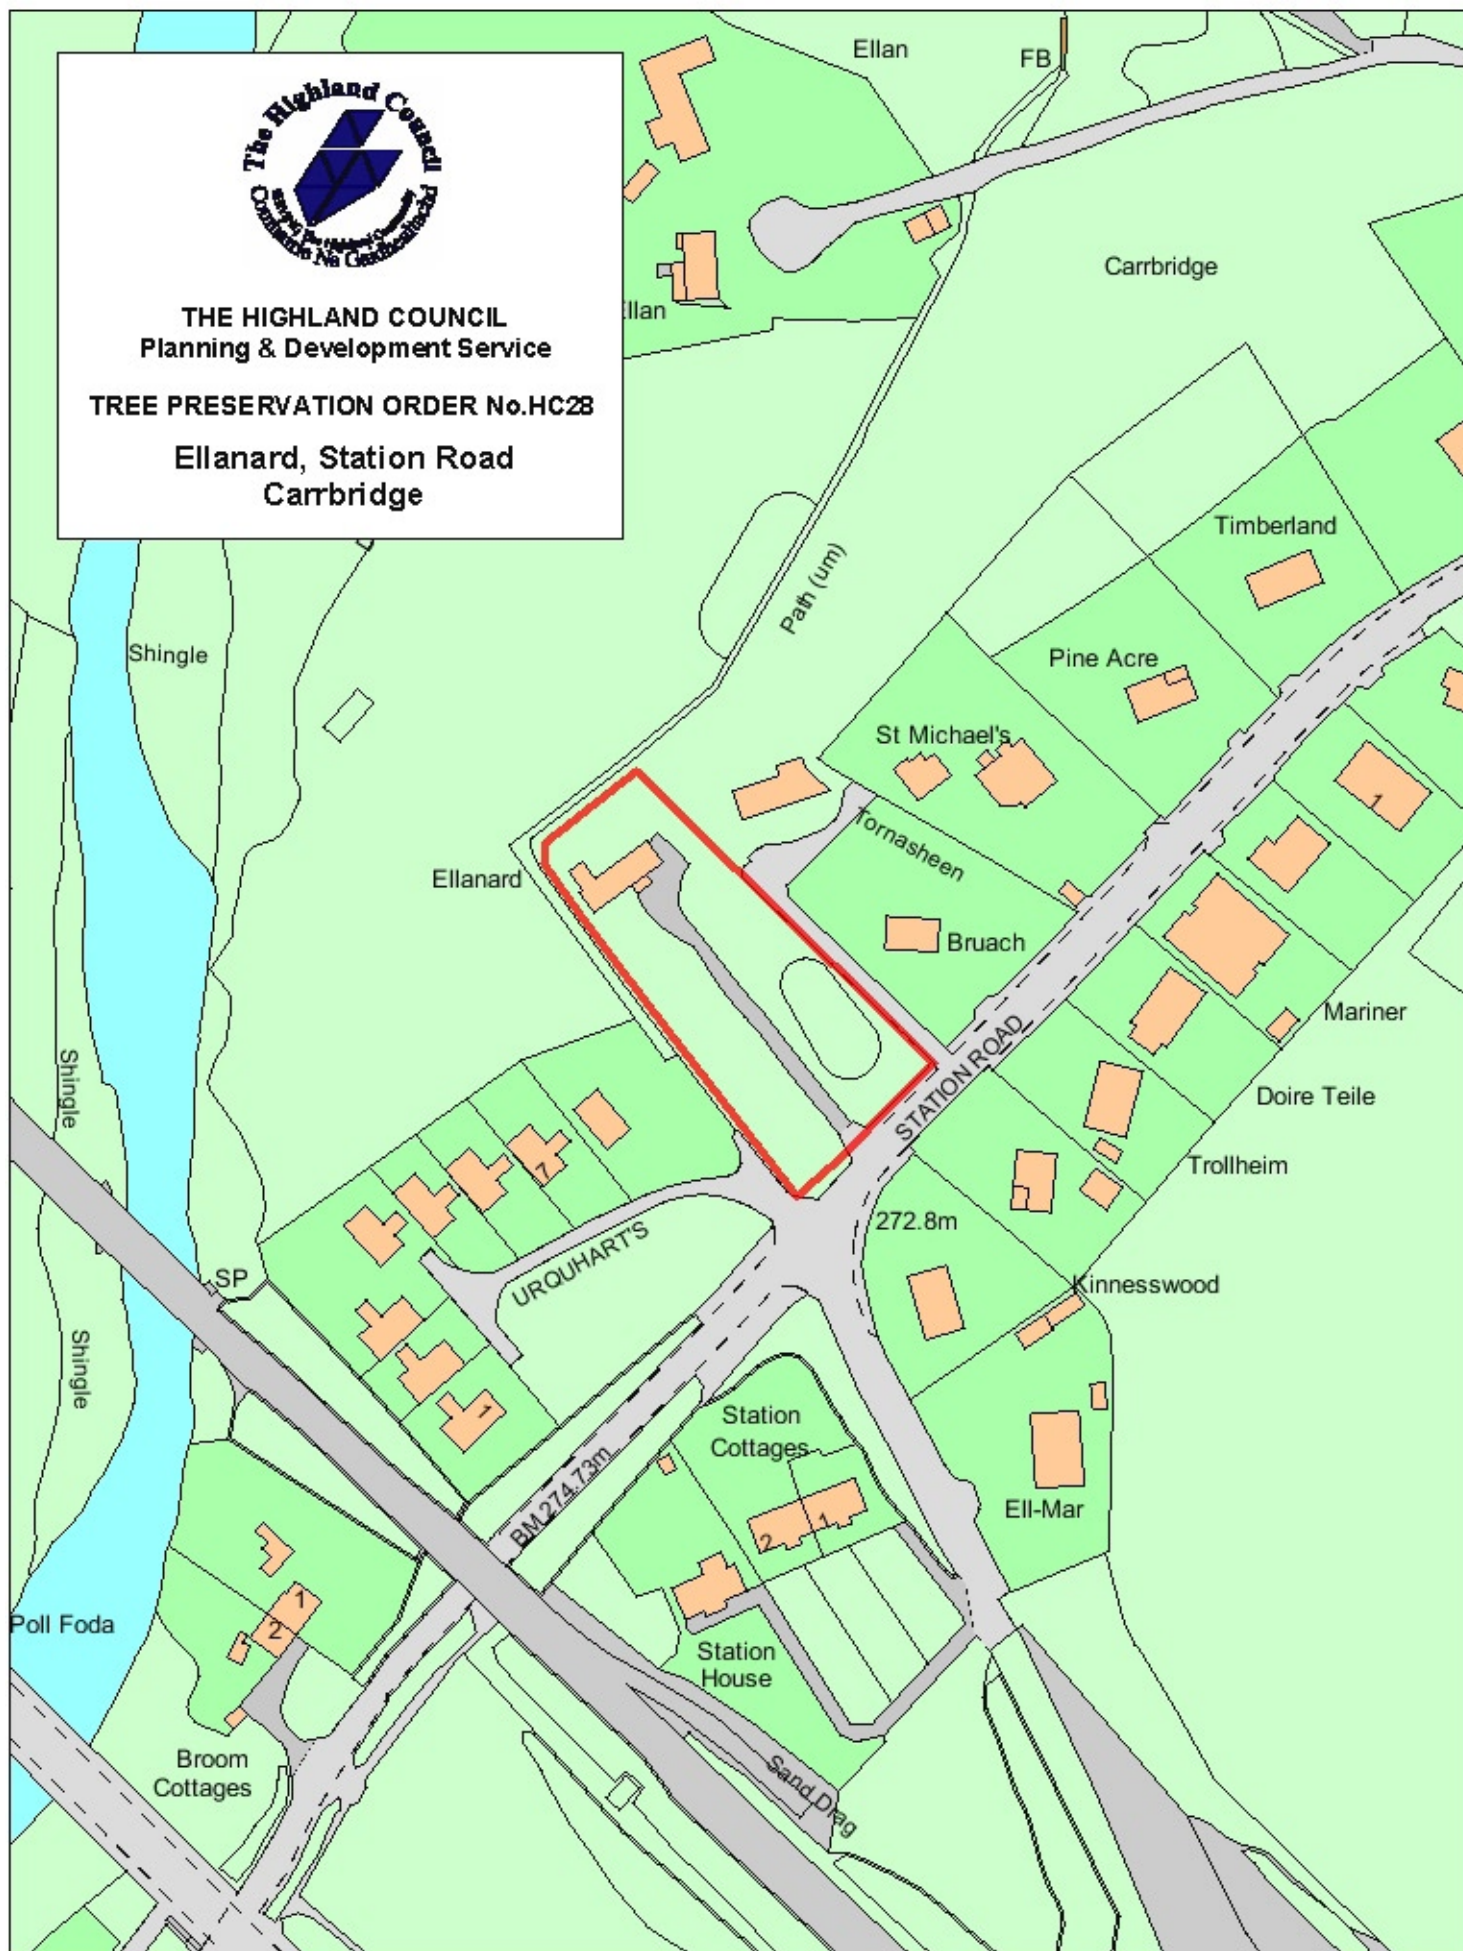

THE HIGHLAND COUNCIL
Planning & Development Service

TREE PRESERVATION ORDER No.HC28

Ellanard, Station Road
Carbridge

0 5 10 20 30 40 50 60 70 metres

Reproduced from the Ordnance Survey Mapping with the permission of the Controller of Her Majesty's Stationery Office. © Crown Copyright. Unauthorised reproduction infringes Crown Copyright and may lead to prosecution or civil proceedings. The Highland Council 100023369.