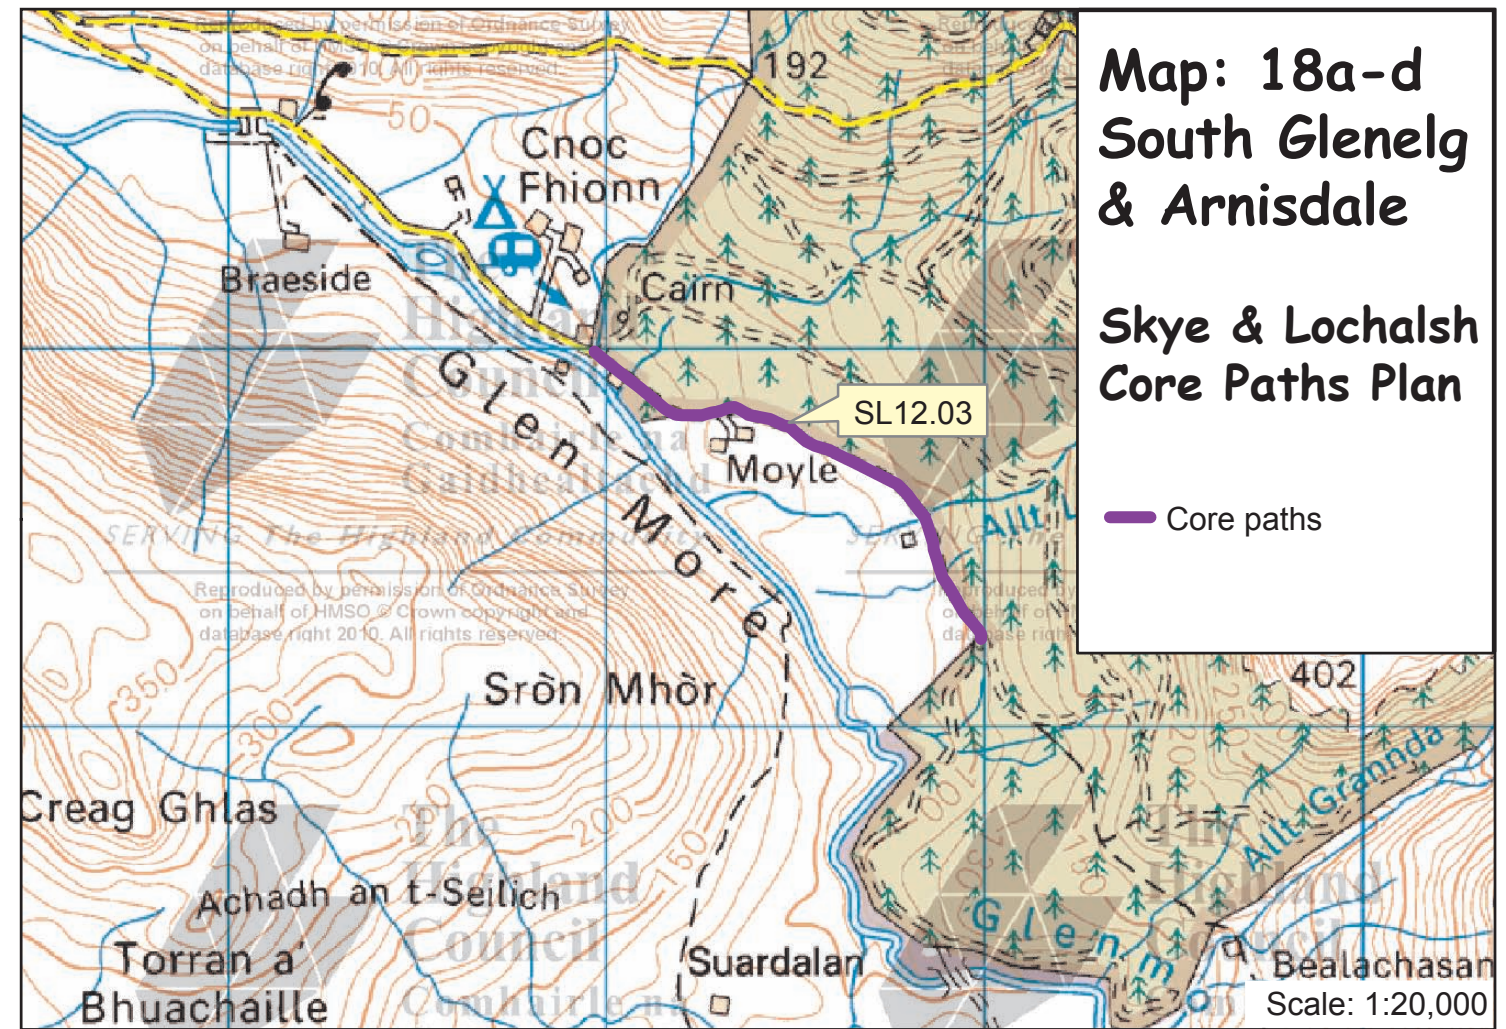

**Map: 18a-d South Glenelg & Arnisdale
Skye and Lochalsh Core Paths Plan**

Path No.	Path Name/Route	Path Type	Length (kms)
SL12.01	Sandaig Bay Forest Track	track	2.5
SL12.02	Balvraid to Srath a Chomair	track	3.5
SL12.03	Moyle Forest Track	track	1.4
SL12.07	Corran to Gleann Dubh Lochain	track/grass/stone	7.2

**Map: 18a-d
South Glenelg
& Arnisdale**

**Skye & Lochalsh
Core Paths Plan**

— Core paths