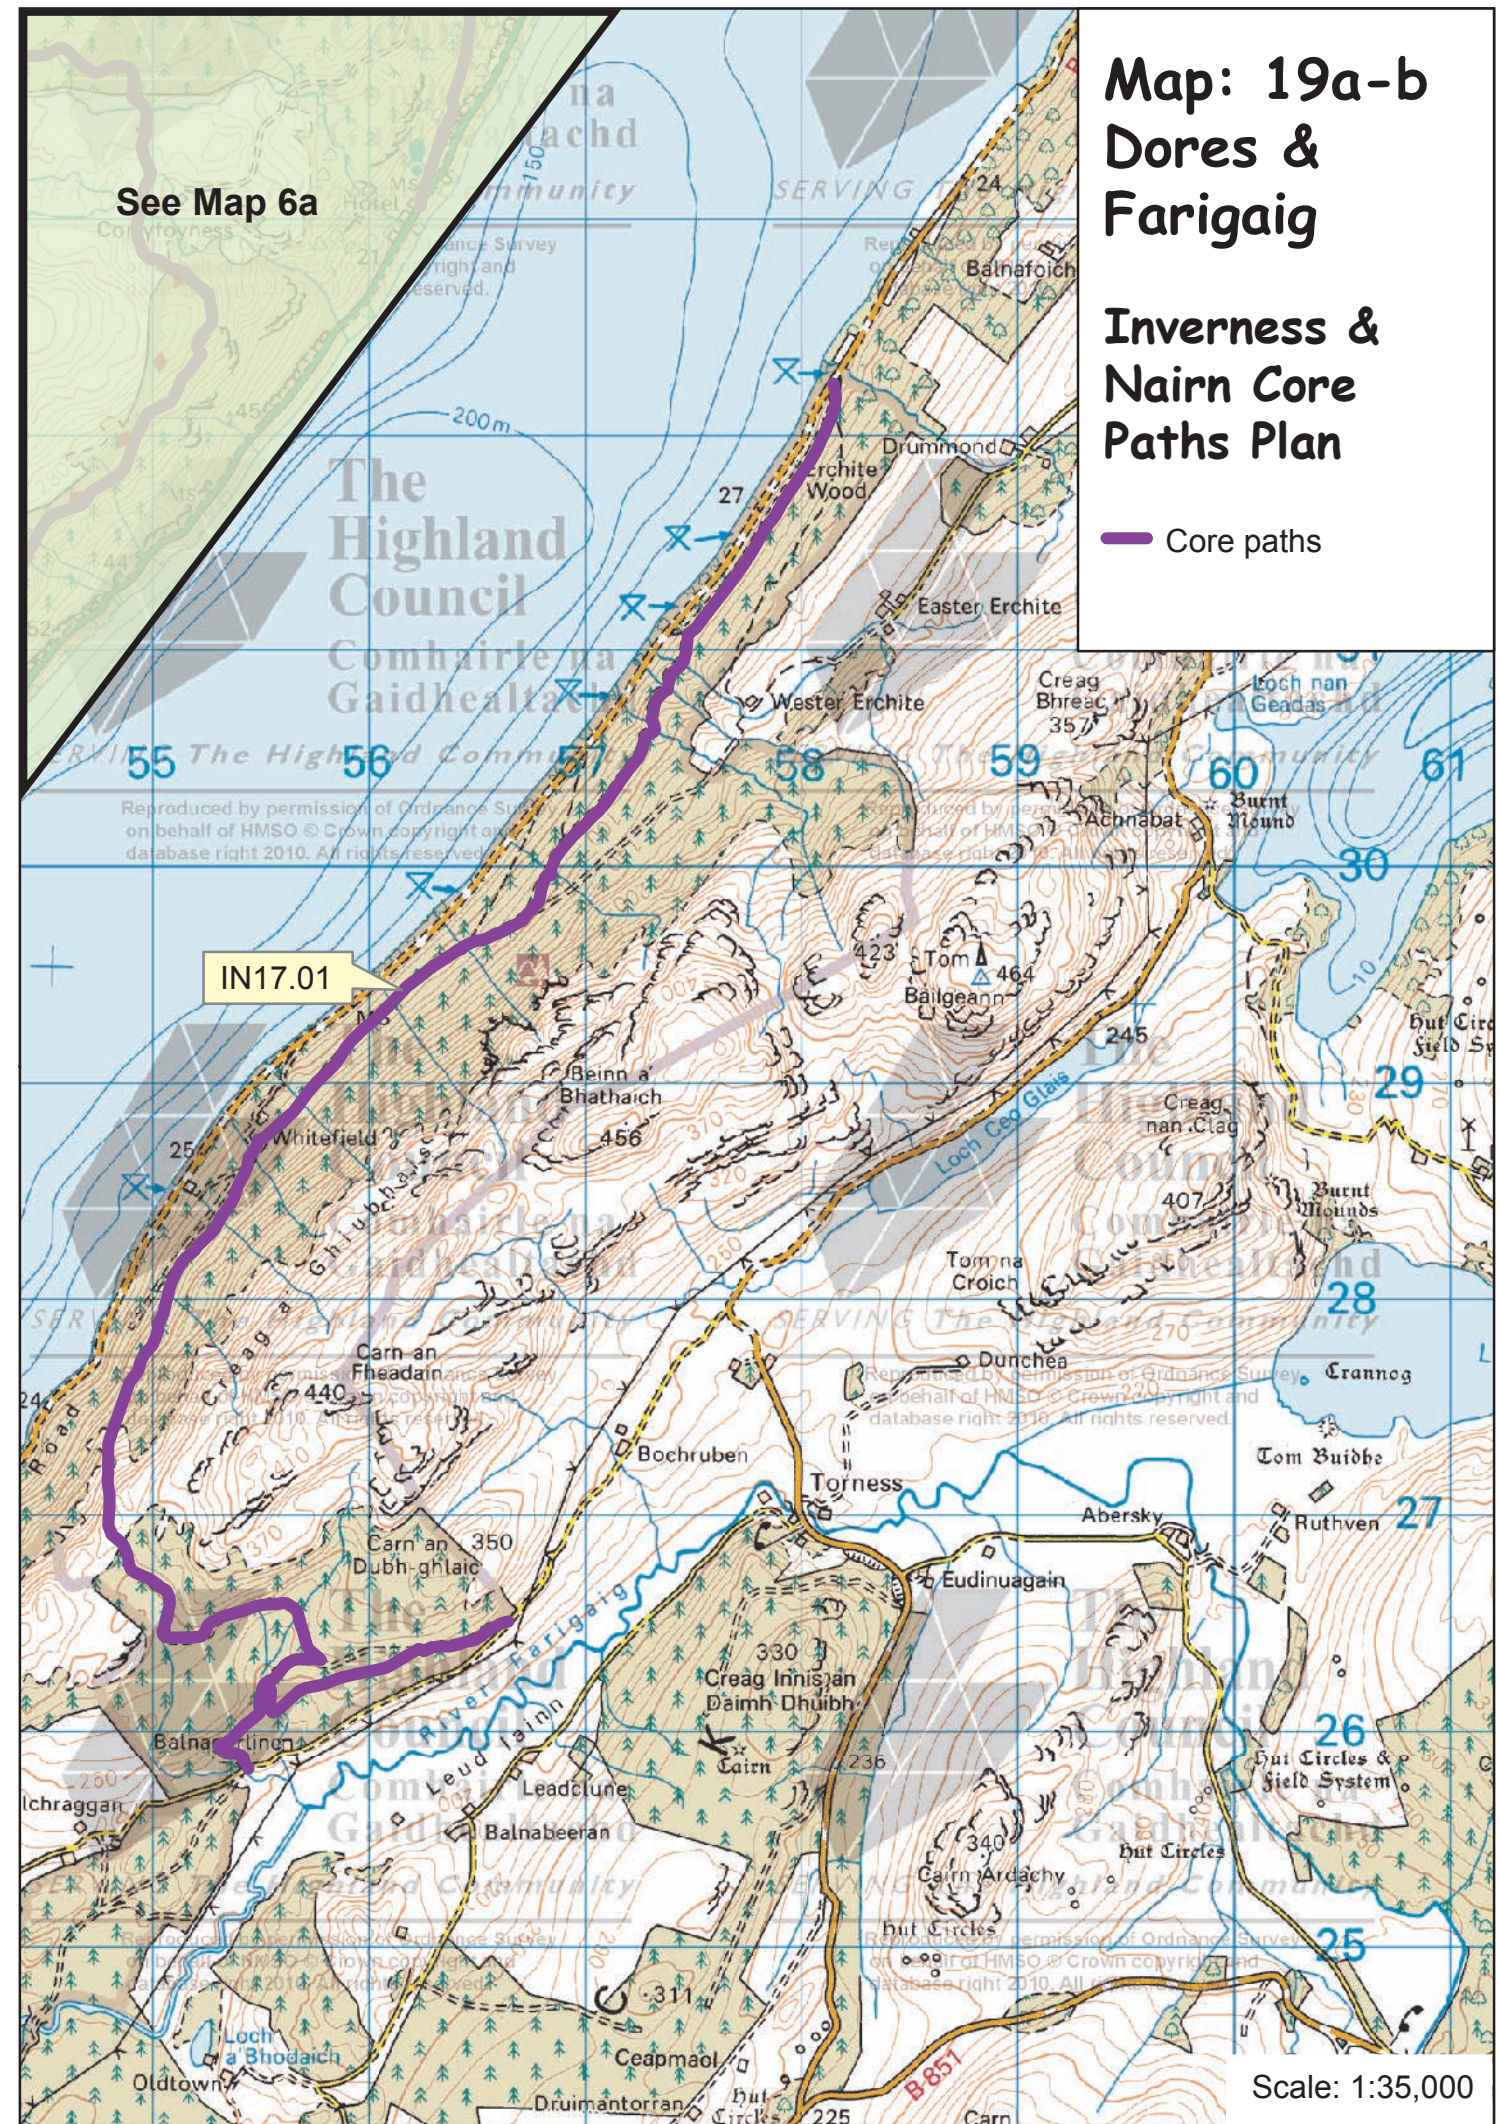

## Map: 19a-b Dores & Farigaig

### Inverness and Nairn Core Paths Plan

<b>Path No.</b>	<b>Path Name/Route</b>	<b>Path Type</b>	<b>Length (kms)</b>
IN12.01	An Torr Circuits	track	5.7
IN12.02	Kindrummond to Cullaird	track	3.8
IN12.03	Antfield to Drumashie Plantation	track	2.6
IN12.04	Kindrummond to Dirr Wood	track	2.1
IN12.05	Drumashie Moor	track	6.2
IN12.06	Drumashie to Cullaird	track	3.0
IN12.07	Cullaird to Drumashie Plantation	track	1.1
IN17.01	Fair Haired Lad's Pass	path (gravel)	10.4
IN19.10	Caledonian Canal Towpaths	path (gravel)	18.8
IN19.57	Caledonian Canal	canal	10.3
IN19.67	Torbreck Road to Cullaird	path (earth)	1.4
IN22.01	Great Glen Way (Dunain section)	track	3.5
IN23.02	Newtonhill to Blackfold	track	3.2

# Map: 19a-b Dores & Farigaig

## Inverness & Nairn Core Paths Plan

— Core paths