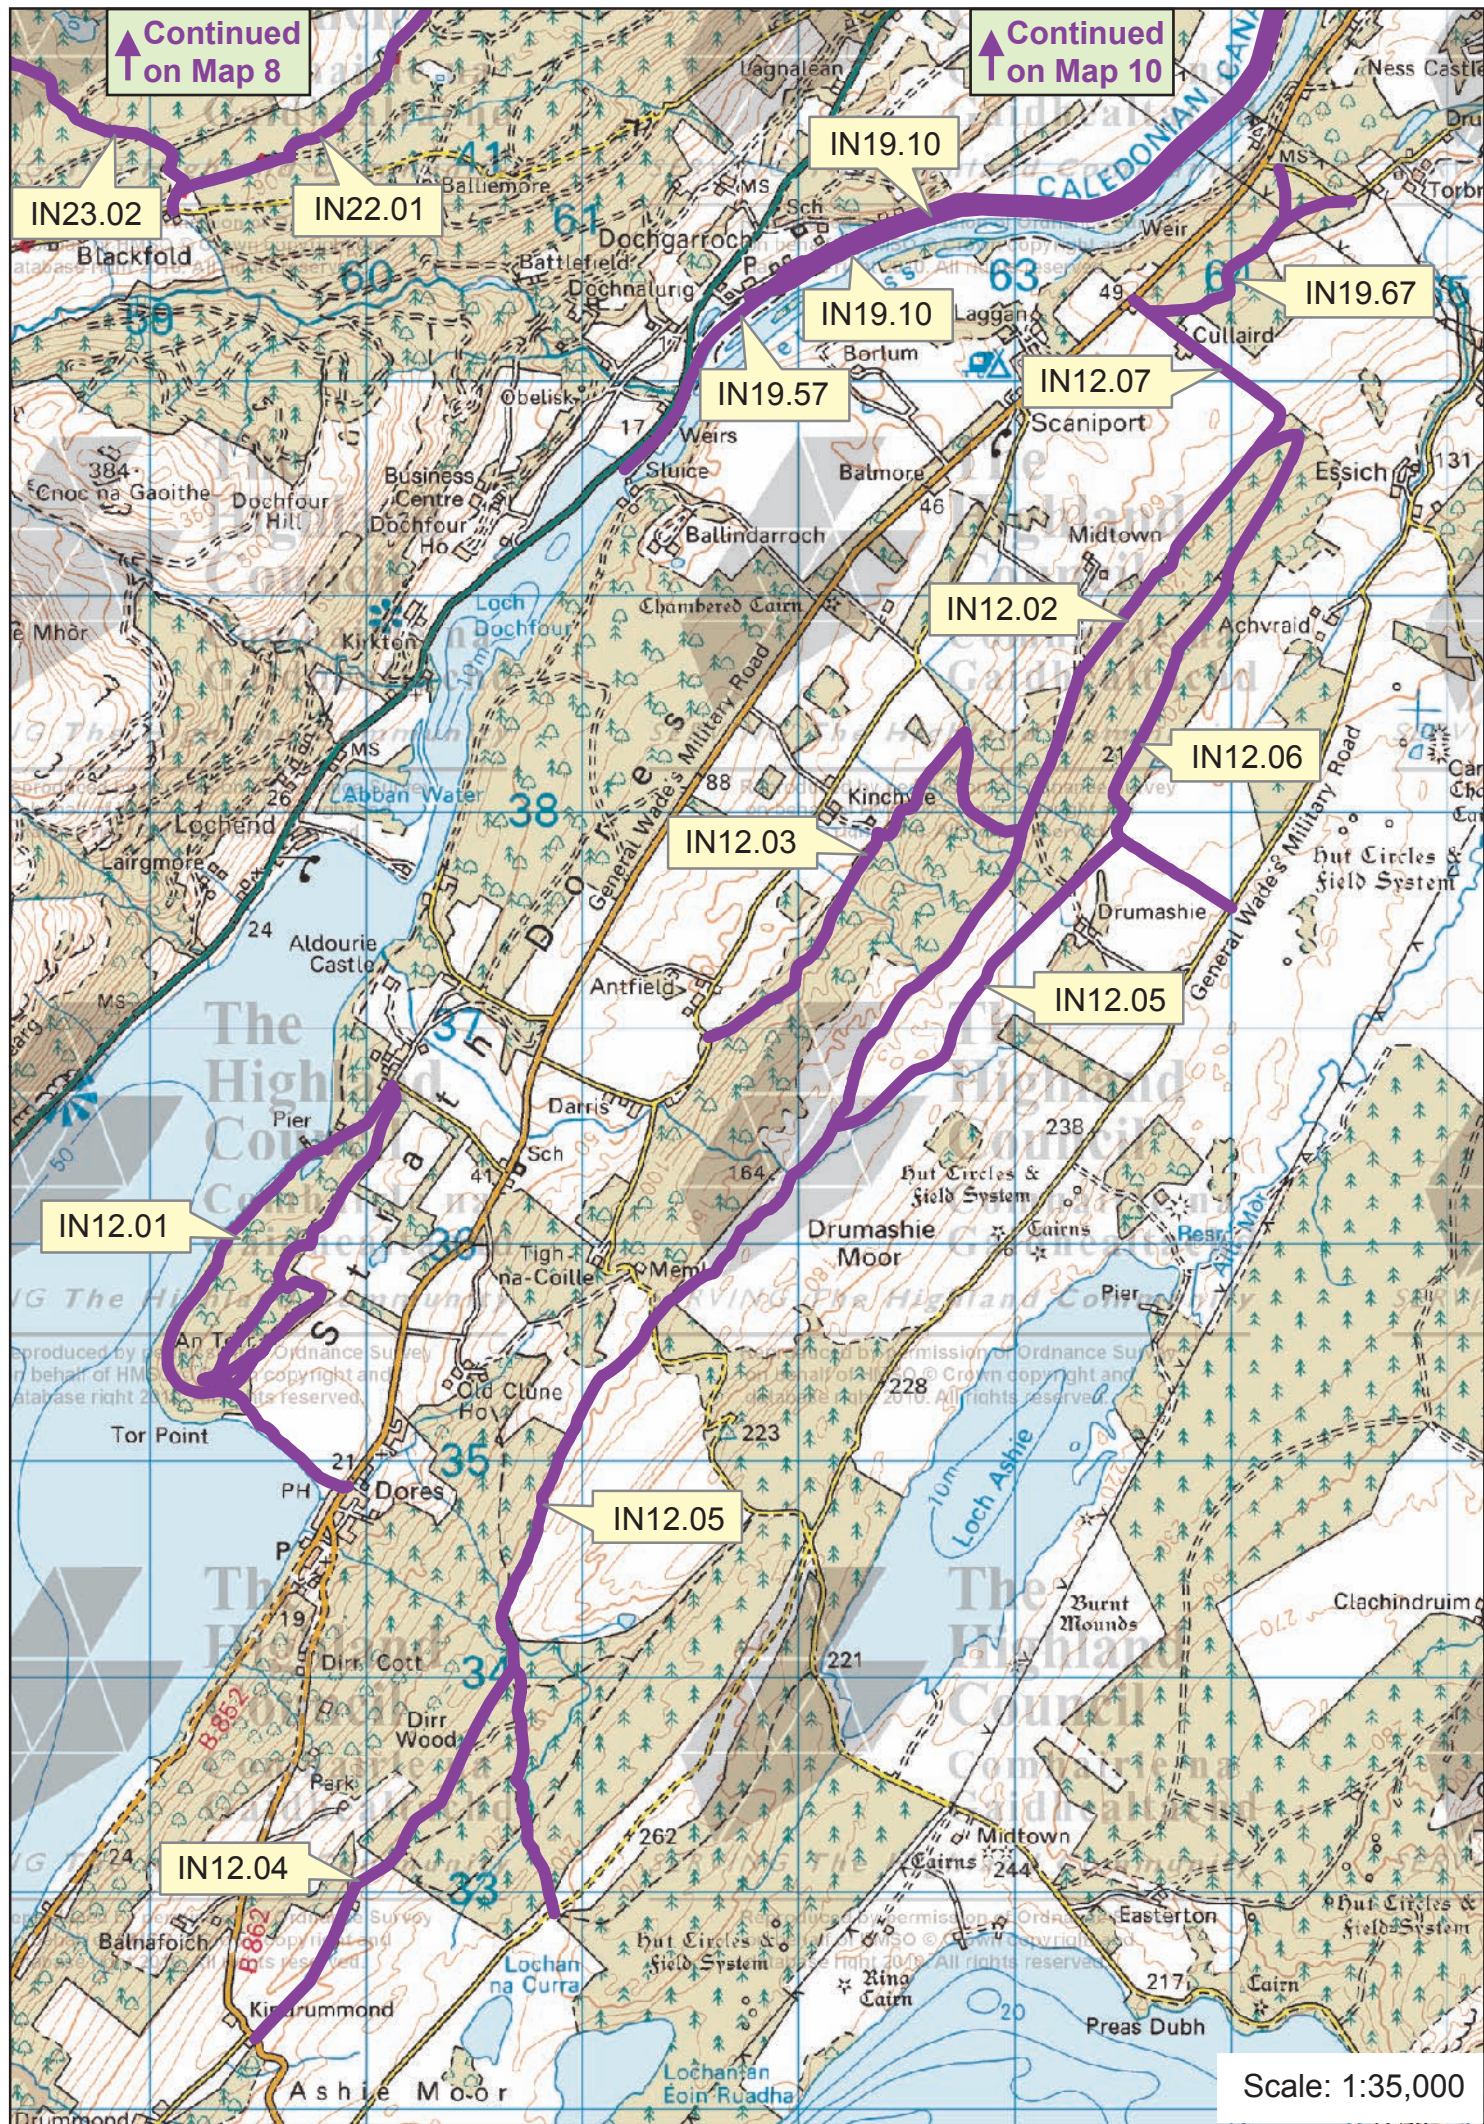

## Map: 19a-b Dores & Farigaig

### Inverness and Nairn Core Paths Plan

<b>Path No.</b>	<b>Path Name/Route</b>	<b>Path Type</b>	<b>Length (kms)</b>
IN12.01	An Torr Circuits	track	5.7
IN12.02	Kindrummond to Cullaird	track	3.8
IN12.03	Antfield to Drumashie Plantation	track	2.6
IN12.04	Kindrummond to Dirr Wood	track	2.1
IN12.05	Drumashie Moor	track	6.2
IN12.06	Drumashie to Cullaird	track	3.0
IN12.07	Cullaird to Drumashie Plantation	track	1.1
IN17.01	Fair Haired Lad's Pass	path (gravel)	10.4
IN19.10	Caledonian Canal Towpaths	path (gravel)	18.8
IN19.57	Caledonian Canal	canal	10.3
IN19.67	Torbreck Road to Cullaird	path (earth)	1.4
IN22.01	Great Glen Way (Dunain section)	track	3.5
IN23.02	Newtonhill to Blackfold	track	3.2

# Map: 19a-b Dores & Farigaig

## Inverness & Nairn Core Paths Plan

— Core paths