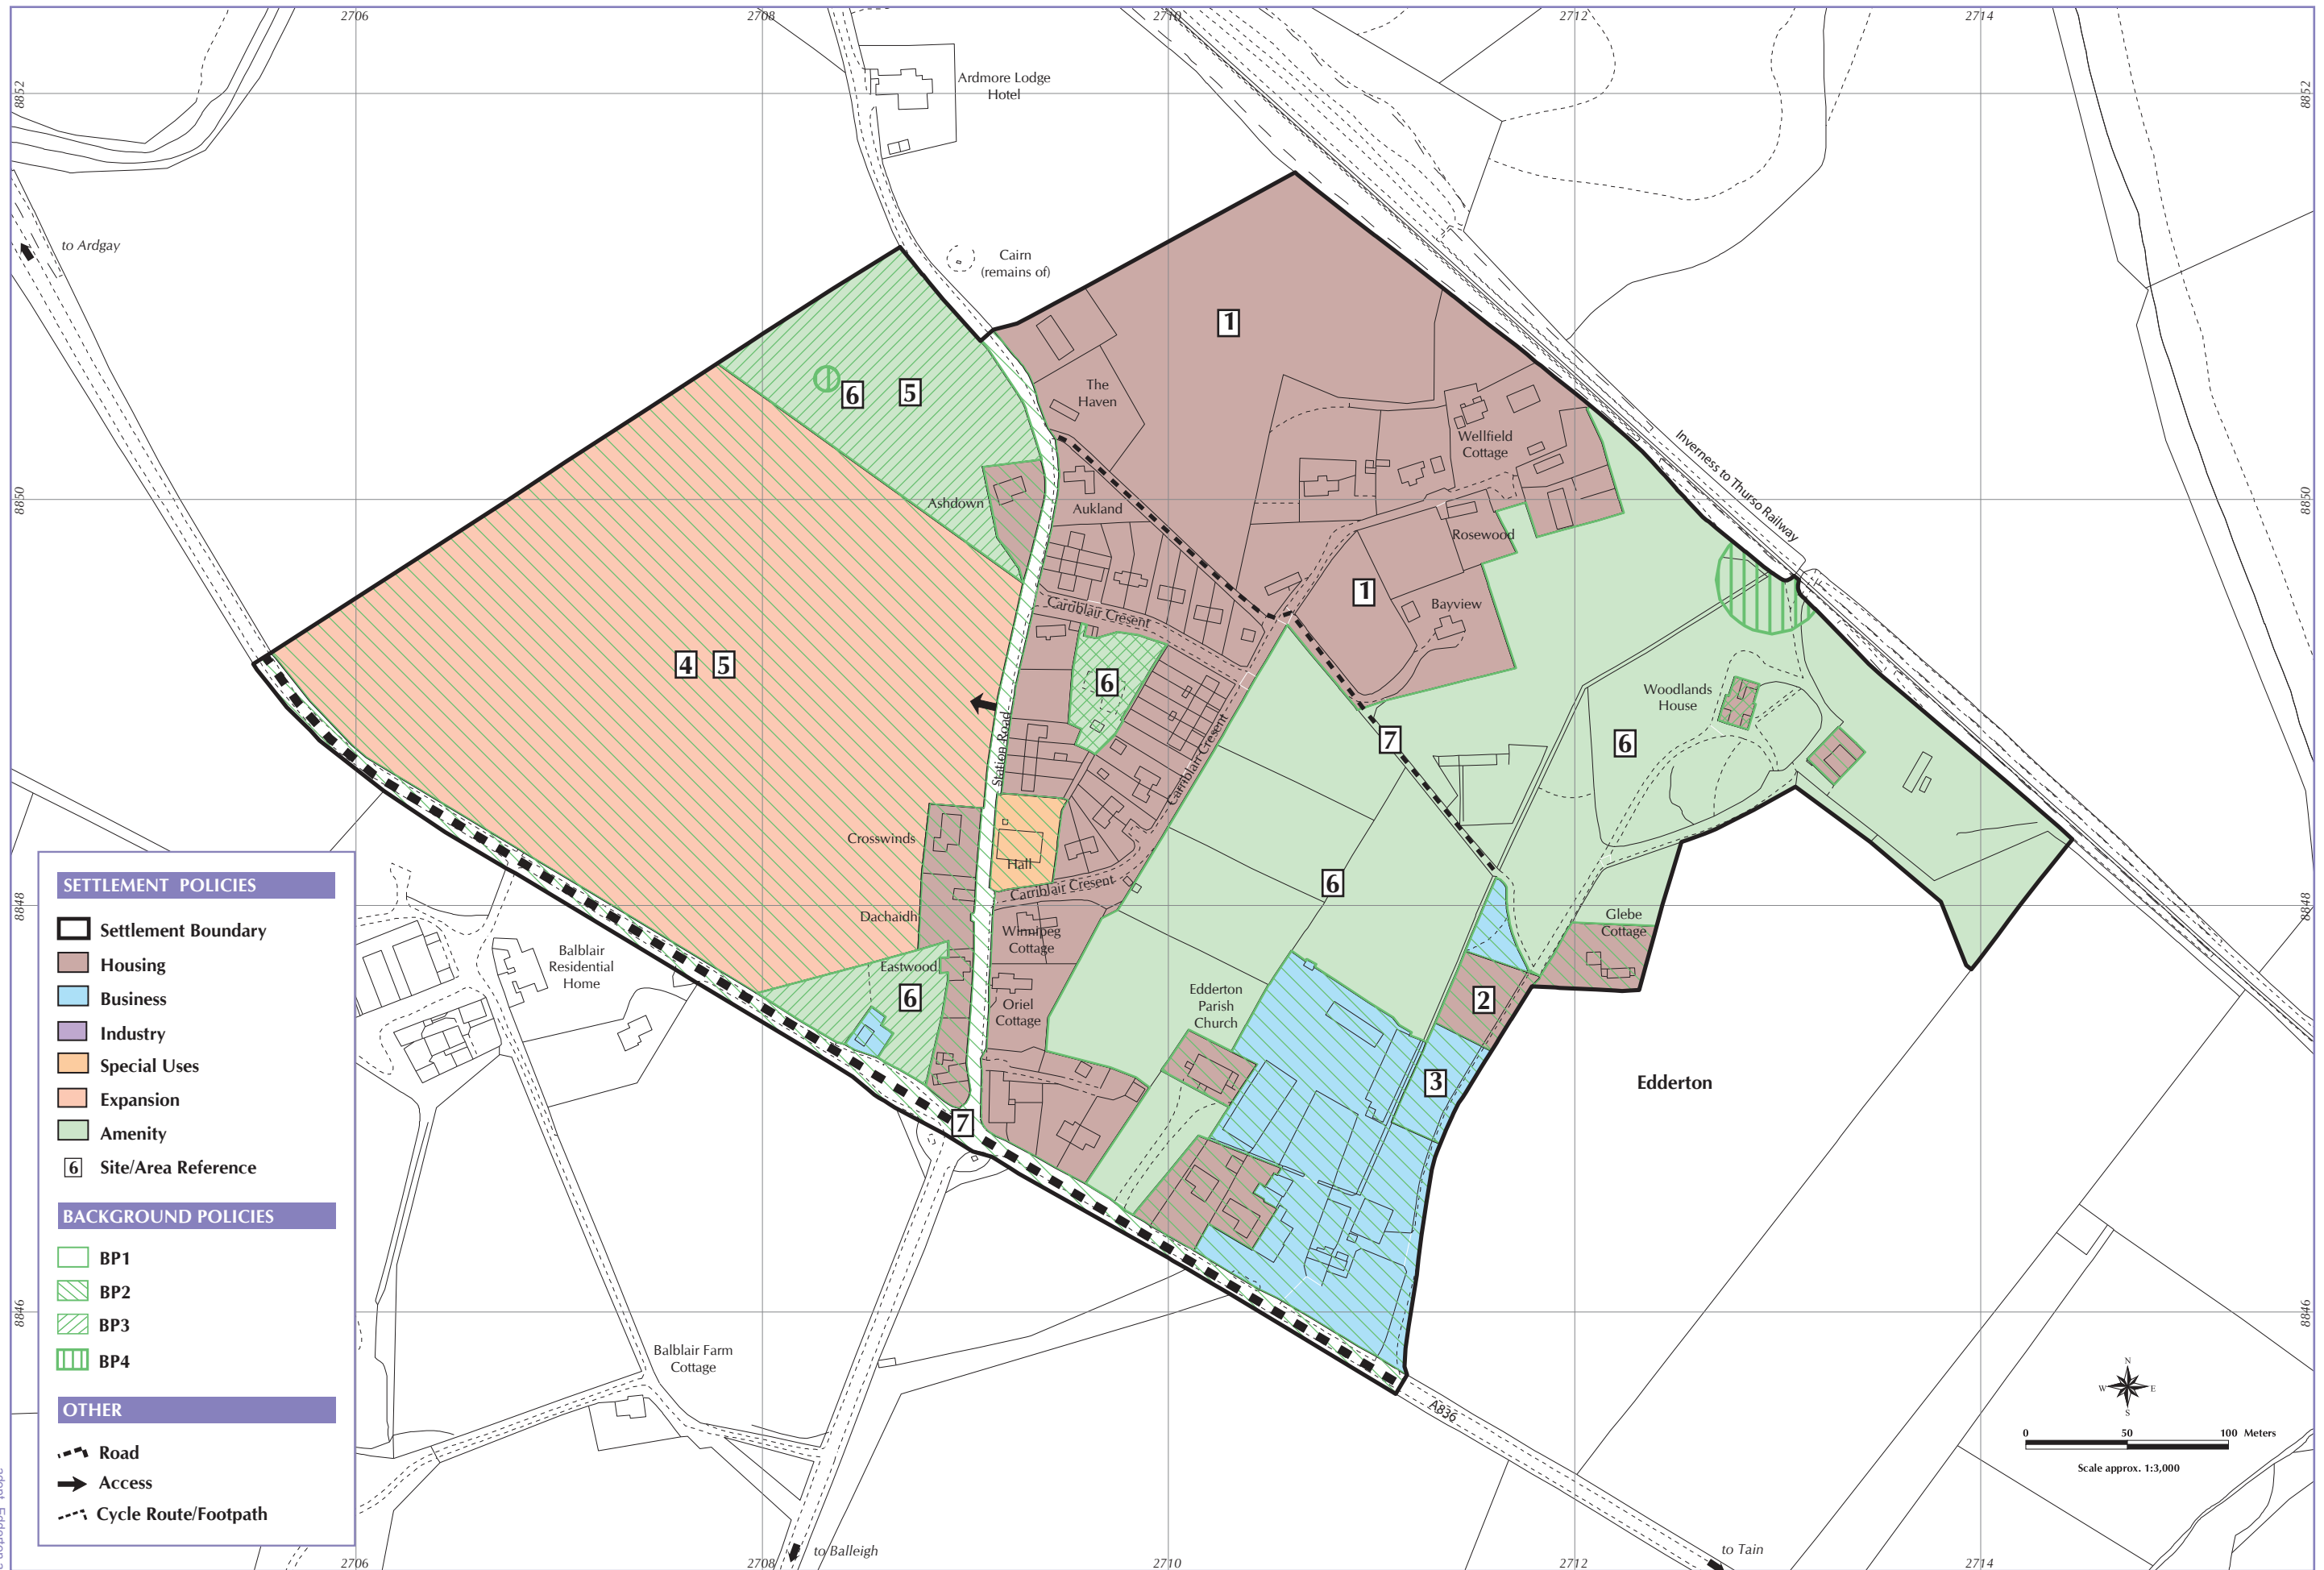

INSET 15 : EDDERTON

©Crown Copyright. The Highland Council 100023369.
 All OS base maps are the most up-to-date available to The Highland Council at the time of the production of this Local Plan.