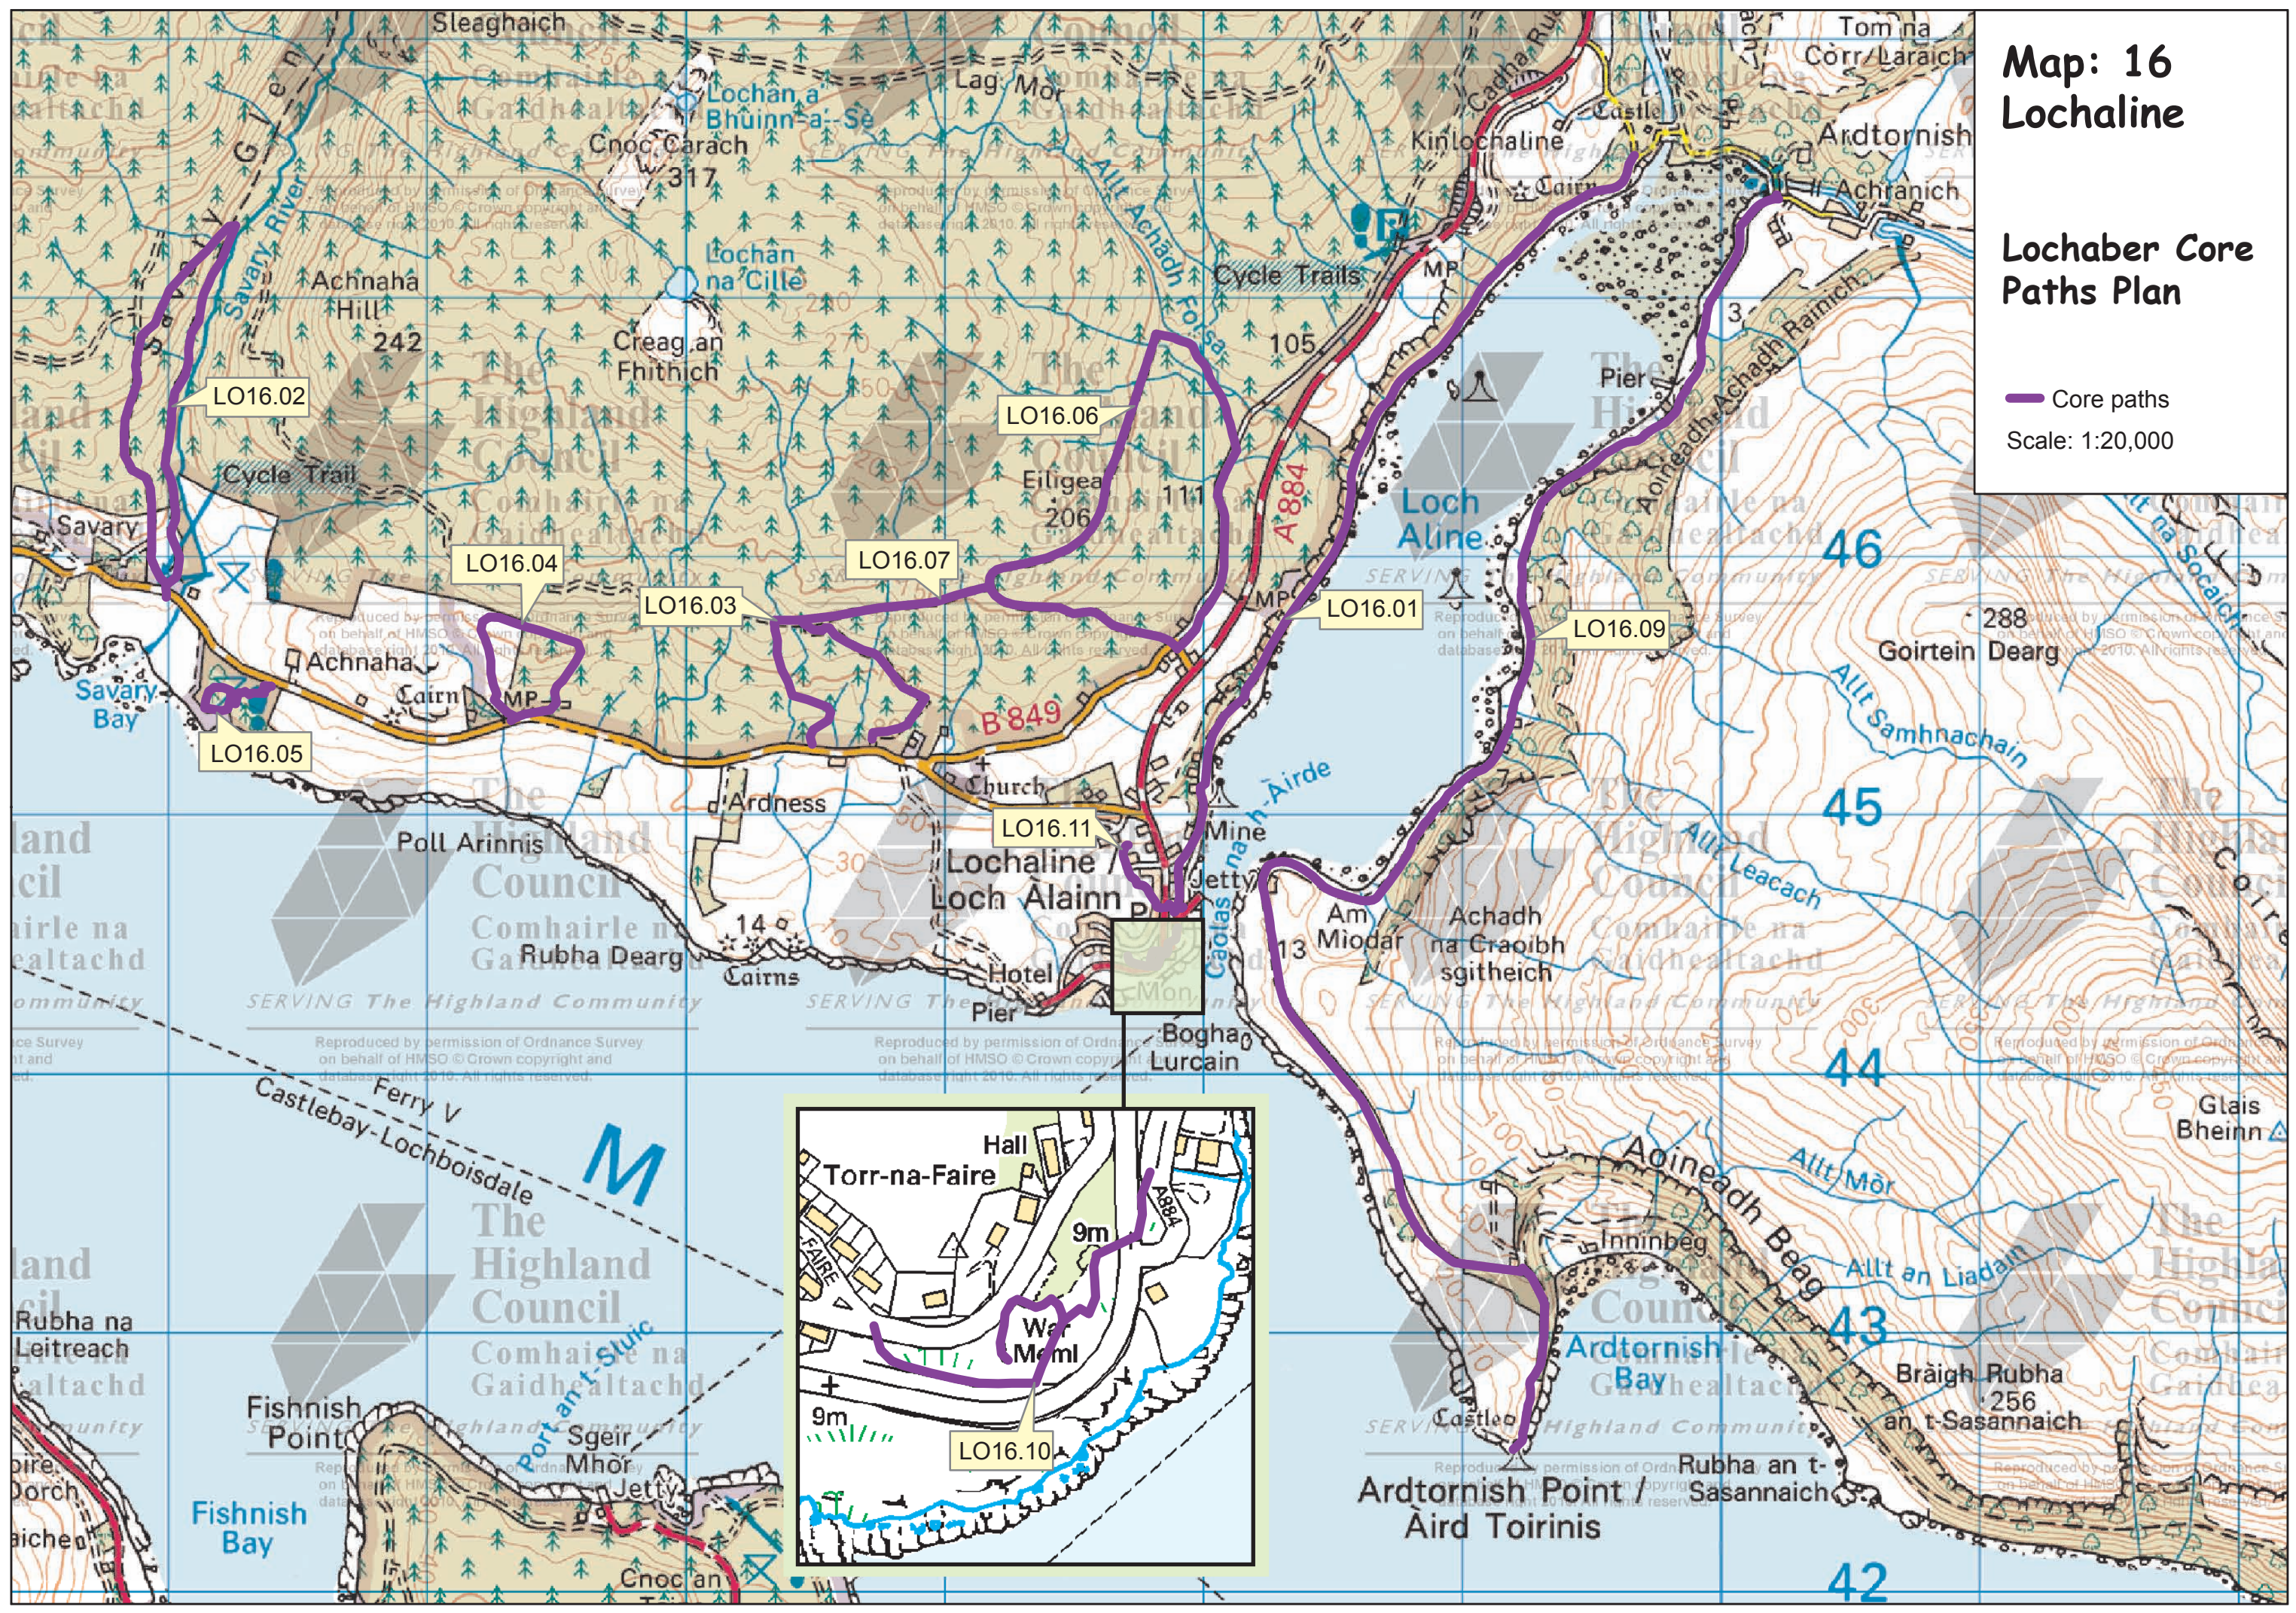

Map: 16 Lochaline
Lochaber Core Paths Plan

Path No.	Path Name/Route	Path Type	Length (kms)
LO16.01	Low Road to Kinlochaline	track/old road	3.7
LO16.02	Savary Circuit	forest track/trampled ground/track	3.2
LO16.03	Sruthan Circuit	forest track/constructed path	1.8
LO16.04	Achabeg Circuit	trampled ground/boardwalks	1.3
LO16.05	Achnaha Community Wood	constructed stone path/constructed woodchip path/trampled ground	0.6
LO16.06	Aline Park Circuit	forest track/trampled ground	3.5
LO16.07	Sruthan – Aline Park Link	forest track	0.7
LO16.09	Kinlochaline – Ardtornish Castle	track/trampled ground	6.6
LO16.10	Lochaline Community Woodland Paths	constructed path	0.4
LO16.11	Lochaline School Path	constructed stone path	0.3

Map: 16 Lochaline

Lochaber Core Paths Plan

Core paths
Scale: 1:20,000

LO16.02

LO16.06

LO16.04

LO16.07

LO16.03

LO16.01

LO16.09

LO16.05

LO16.11

LO16.10