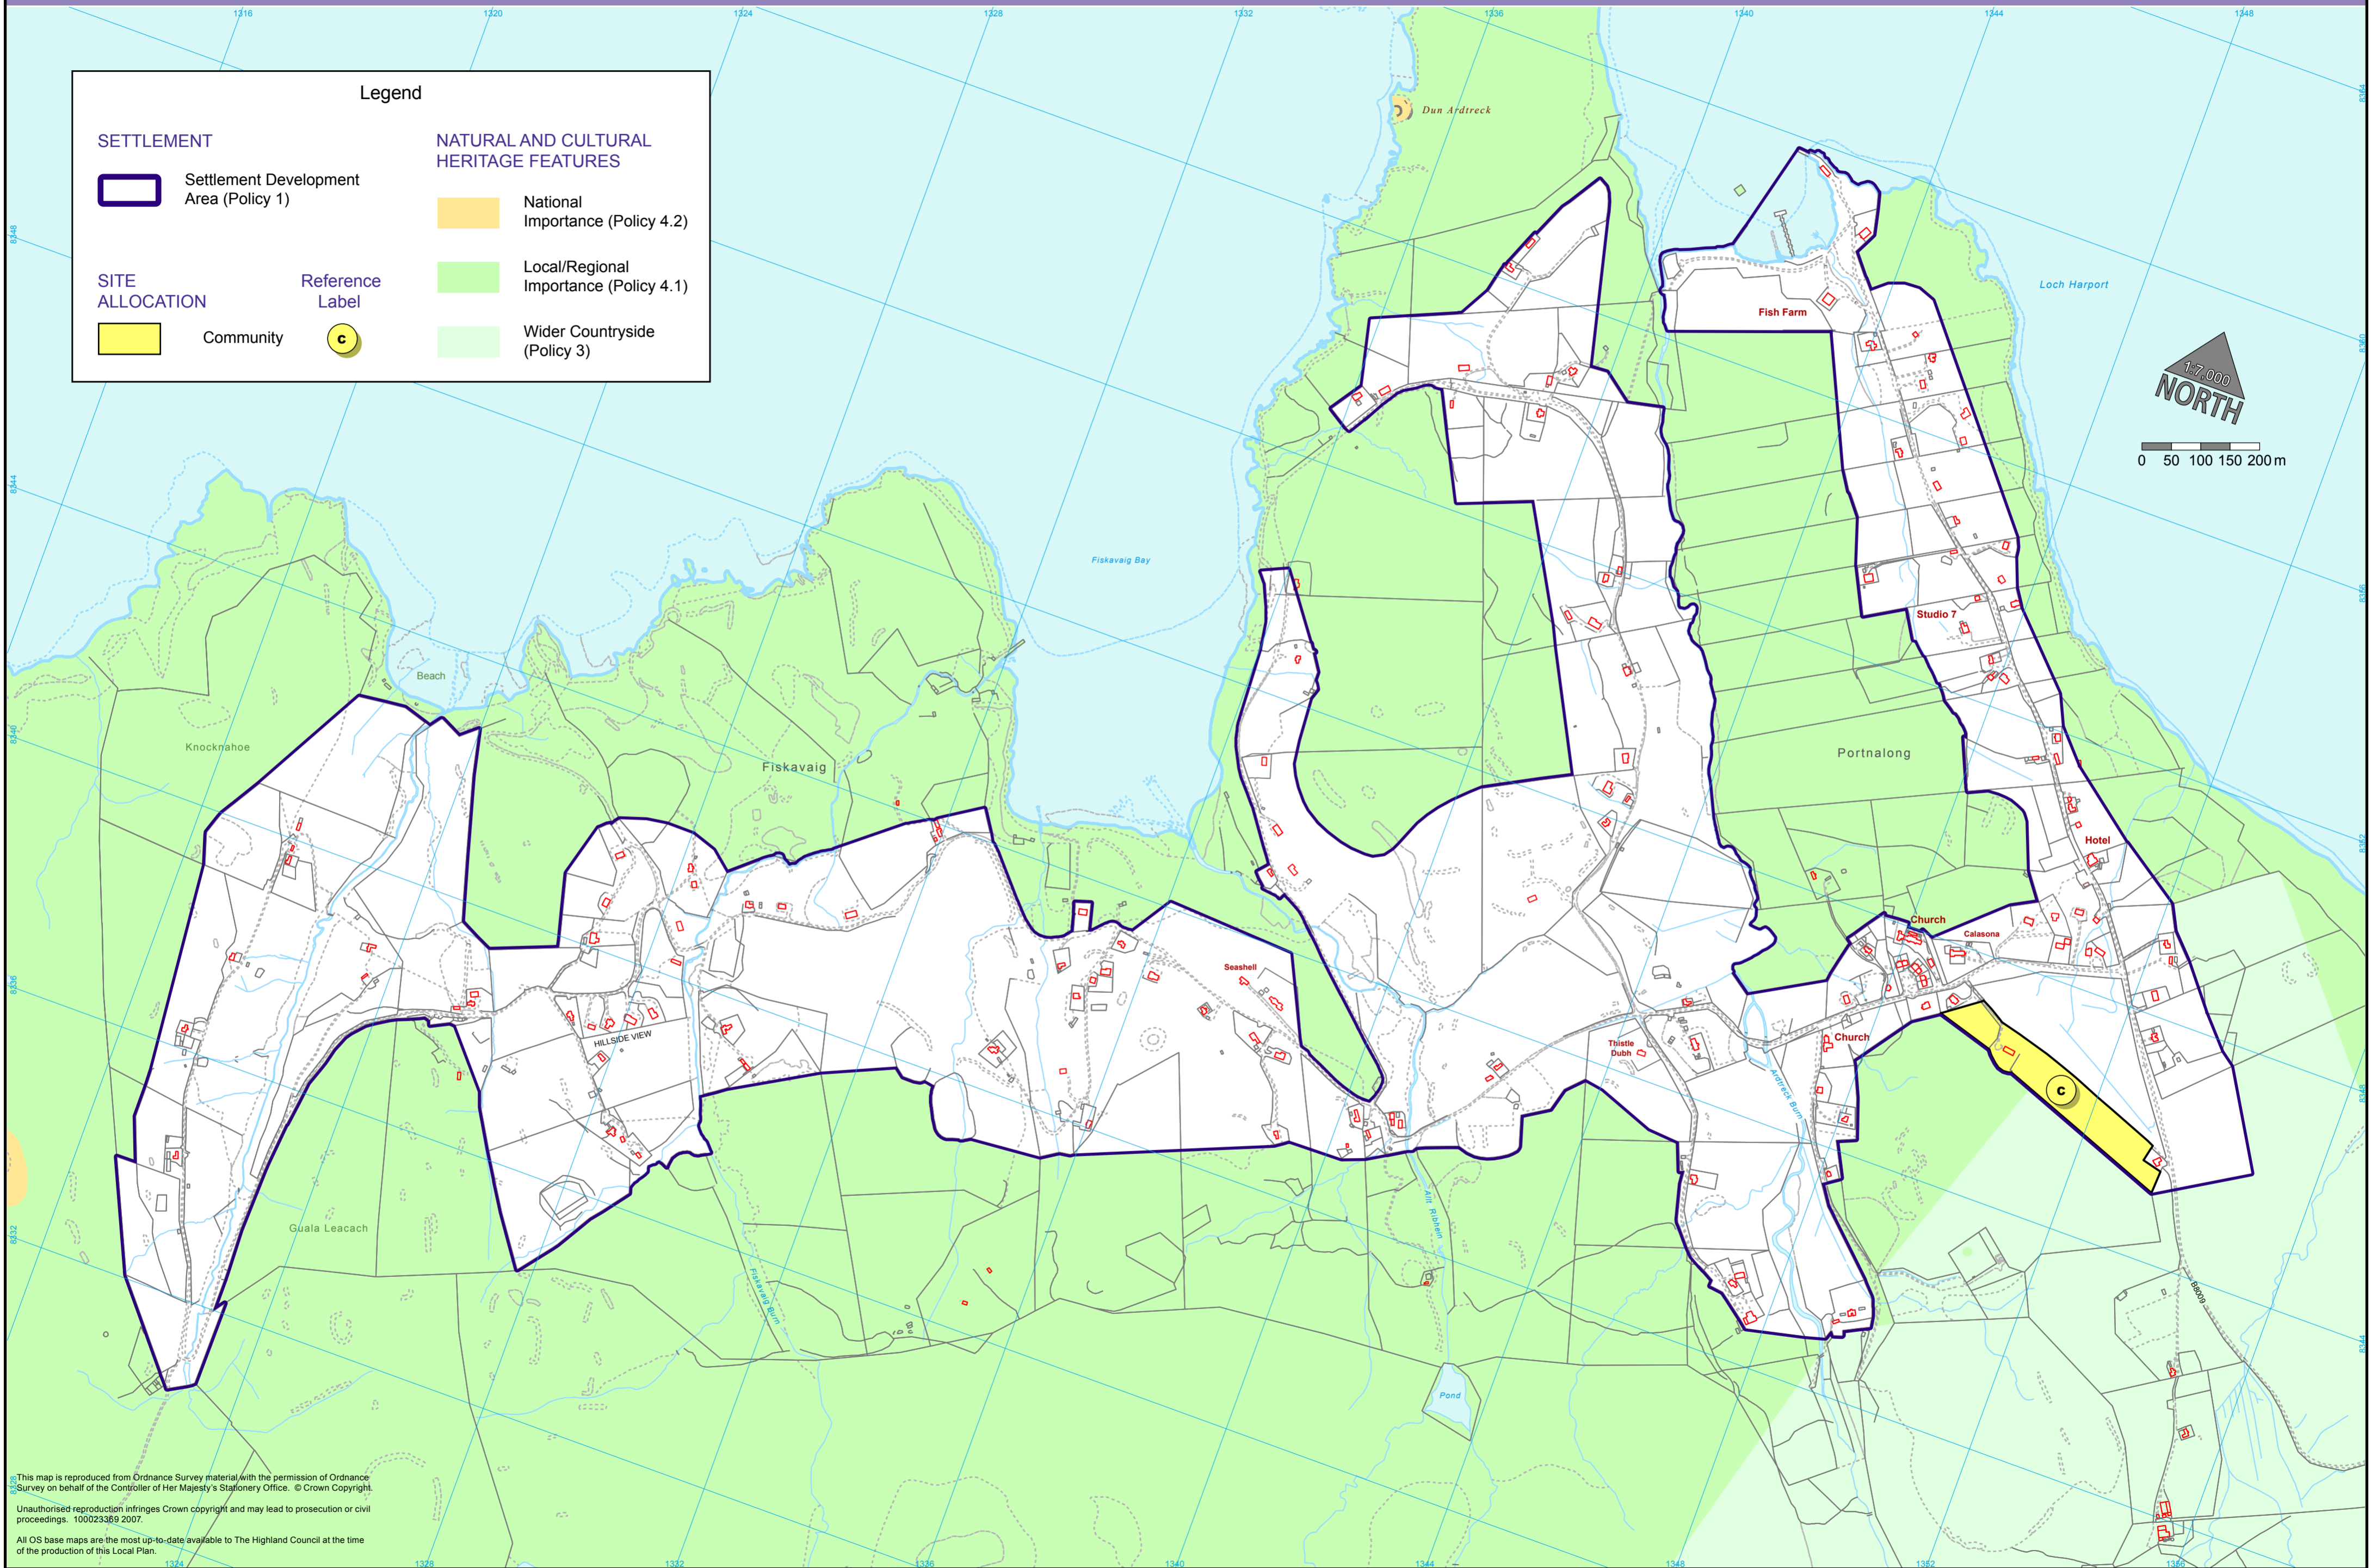

Legend

SETTLEMENT		NATURAL AND CULTURAL HERITAGE FEATURES	
	Settlement Development Area (Policy 1)		National Importance (Policy 4.2)
SITE ALLOCATION			Local/Regional Importance (Policy 4.1)
	Community		Wider Countryside (Policy 3)
	Reference Label		
			

This map is reproduced from Ordnance Survey material with the permission of Ordnance Survey on behalf of the Controller of Her Majesty's Stationery Office. © Crown Copyright. Unauthorised reproduction infringes Crown copyright and may lead to prosecution or civil proceedings. 100023369 2007. All OS base maps are the most up-to-date available to The Highland Council at the time of the production of this Local Plan.