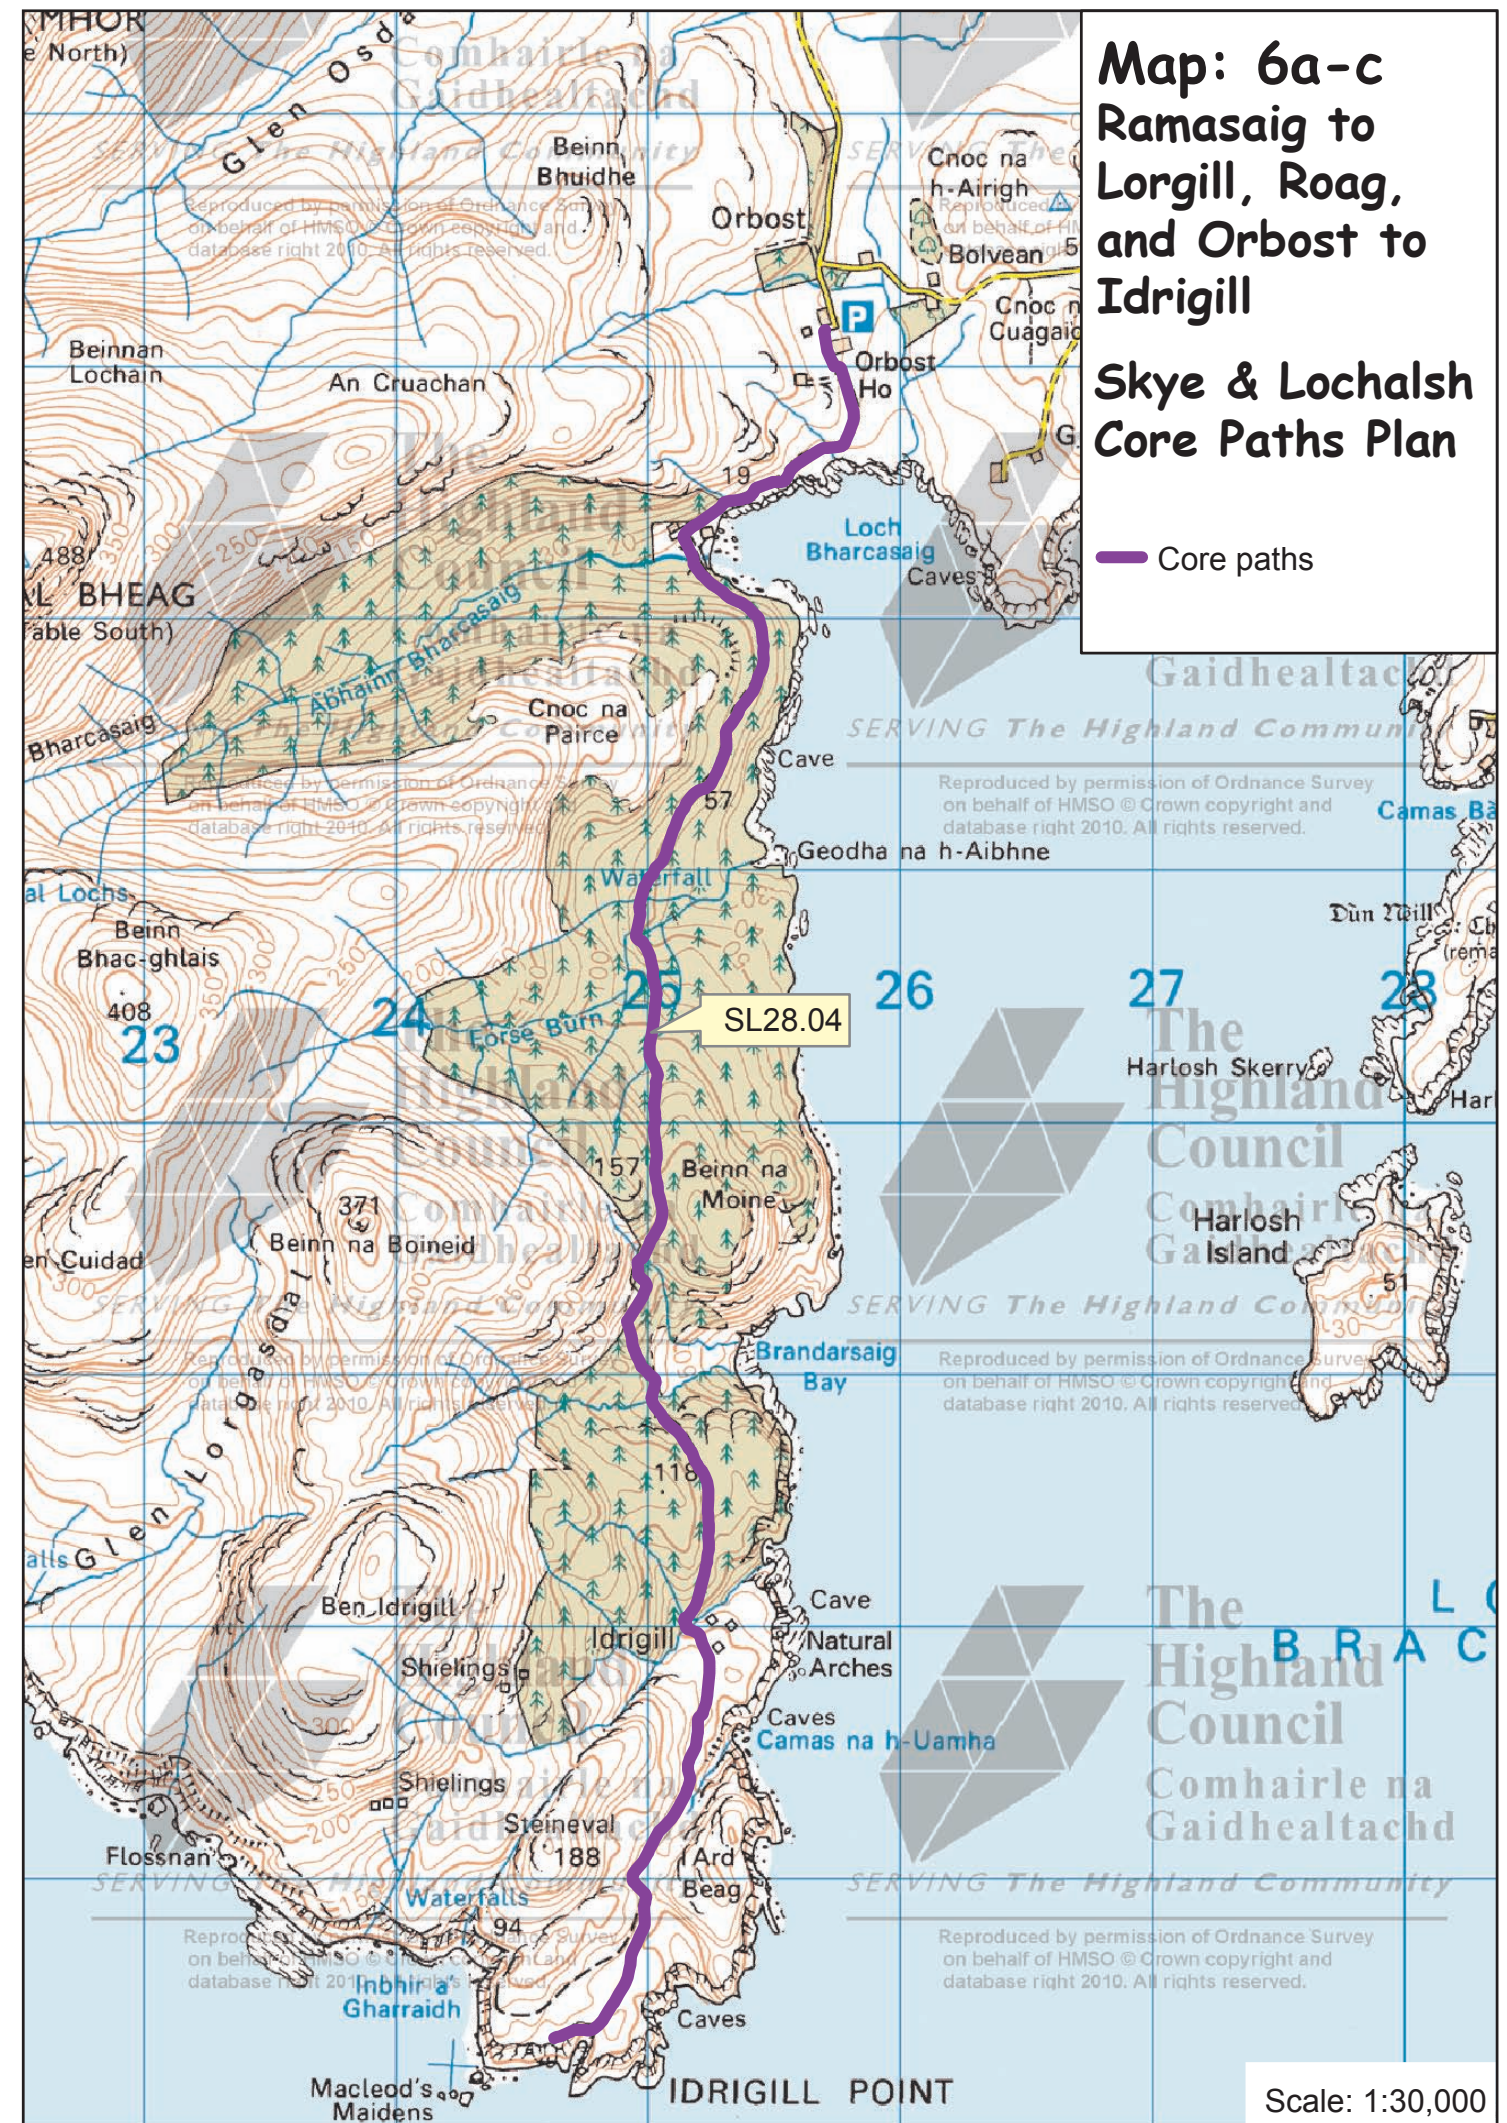

Map: 6a-c Ramasaig to Lorgill, Roag, & Orbest to Idrigill  
Skye and Lochalsh Core Paths Plan

<b>Path No.</b>	<b>Path Name/Route</b>	<b>Path Type</b>	<b>Length (kms)</b>
SL11.01	Ramasaig to Lorgill	track	2.5
SL28.03	Roag Link Path	track	0.3
SL28.04	Orbest to Idrigill	track/constructed path/grass	8.1

# Map: 6a-c Ramasaig to Lorgill, Roag, and Orbost to Idrigill

## Skye & Lochalsh Core Paths Plan

Core paths

Scale: 1:30,000