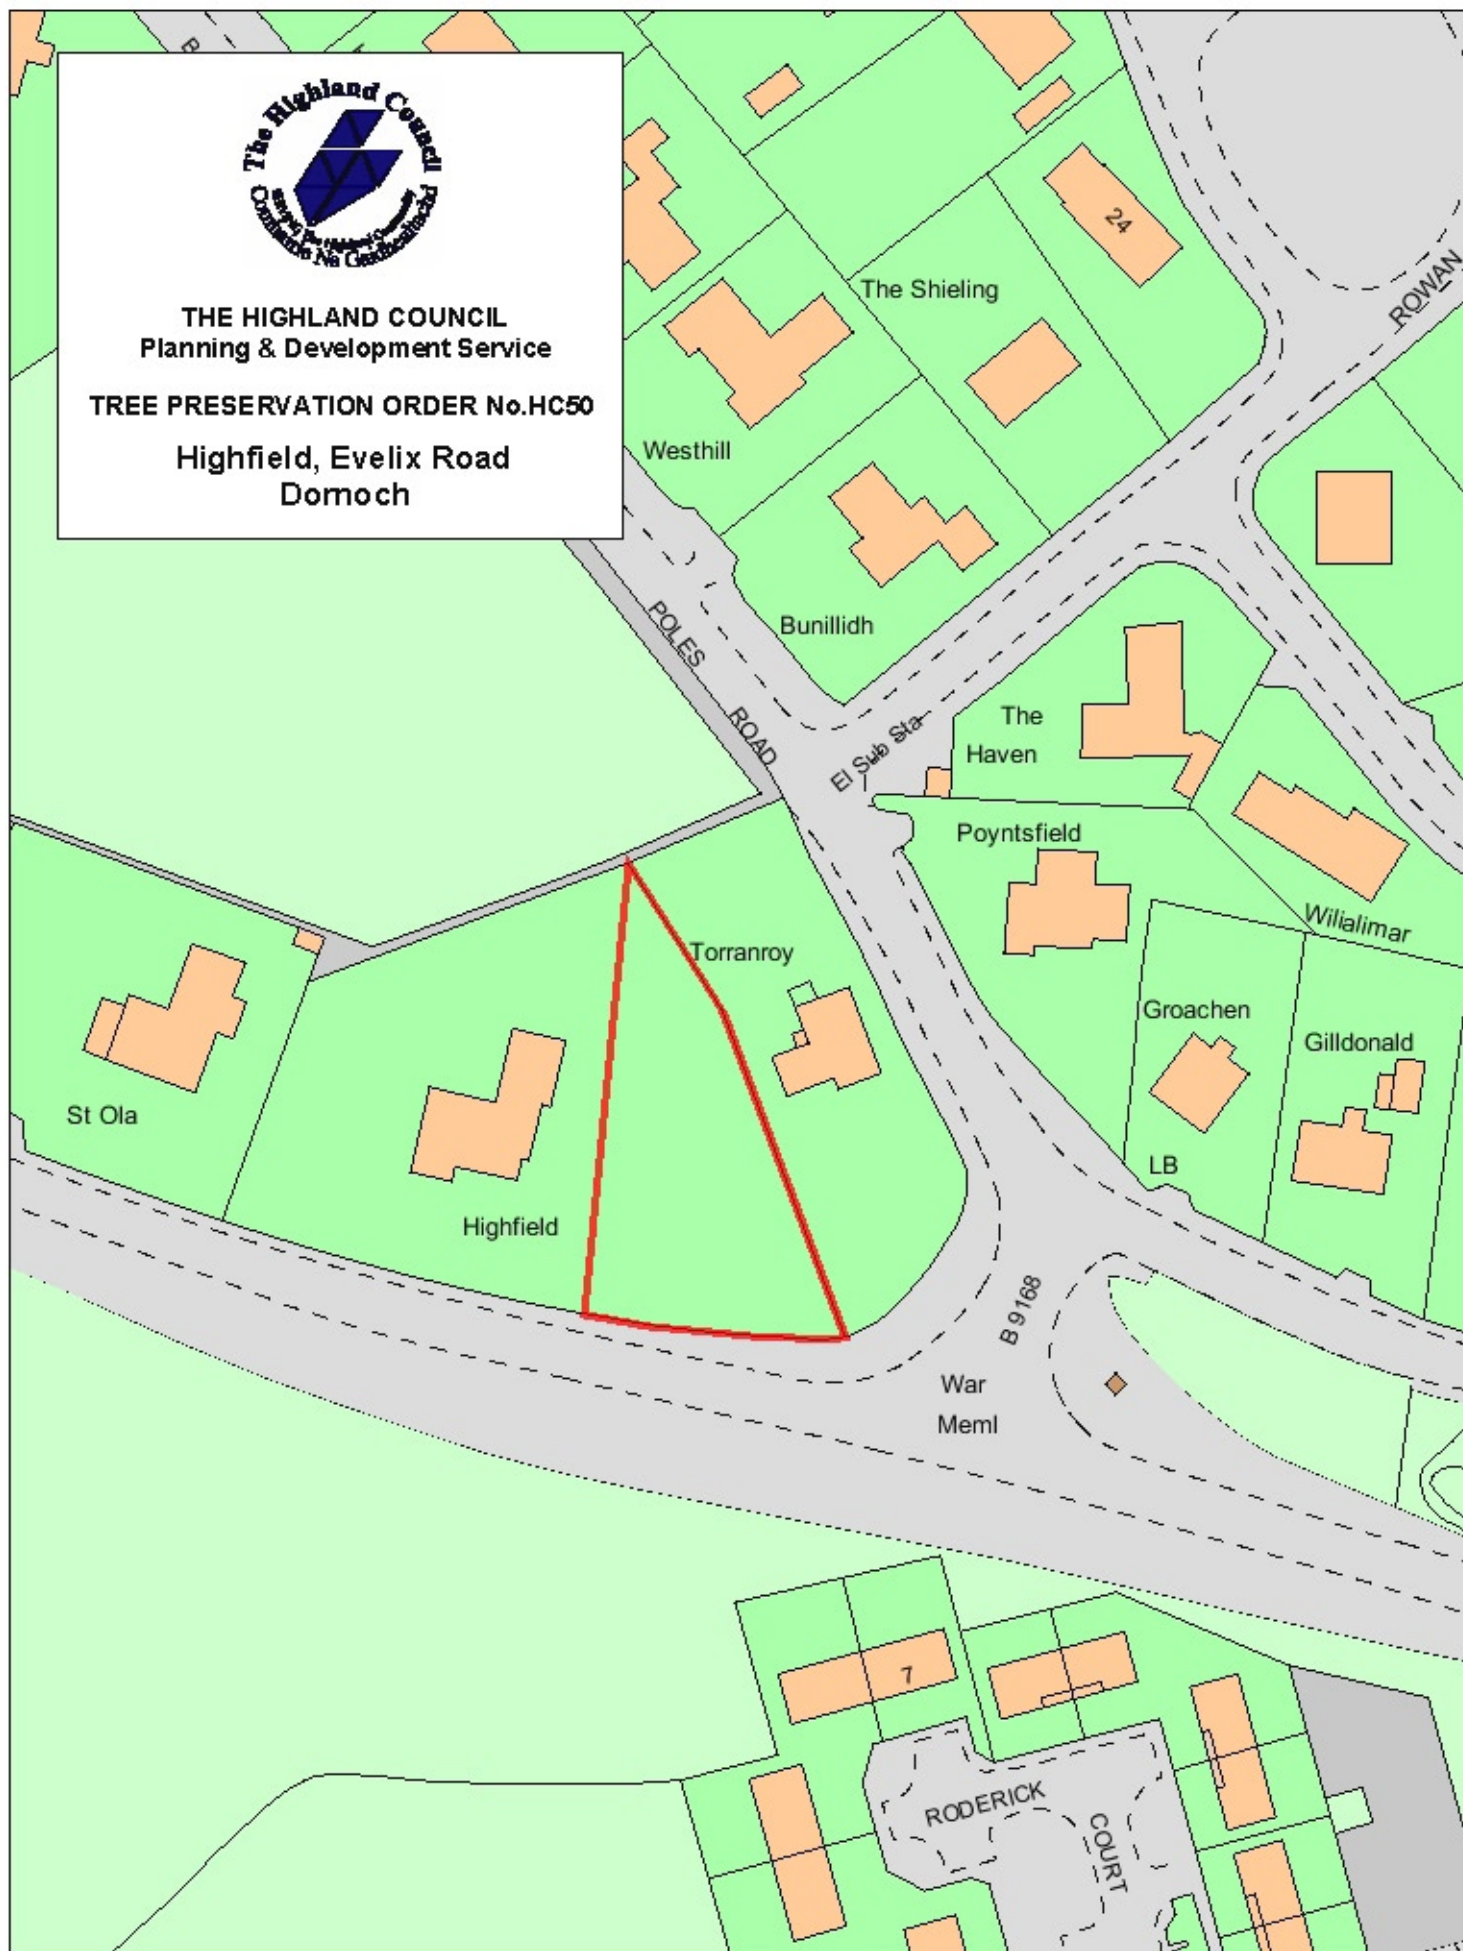

THE HIGHLAND COUNCIL  
Planning & Development Service

TREE PRESERVATION ORDER No.HC50

Highfield, Evelix Road  
Domoch

0 5 10 20 30 40 50 metres

Reproduced from the Ordnance Survey Mapping with the permission of the Controller of Her Majesty's Stationery Office. © Crown Copyright. Unauthorised reproduction infringes Crown Copyright and may lead to prosecution or civil proceedings. The Highland Council 100023369.