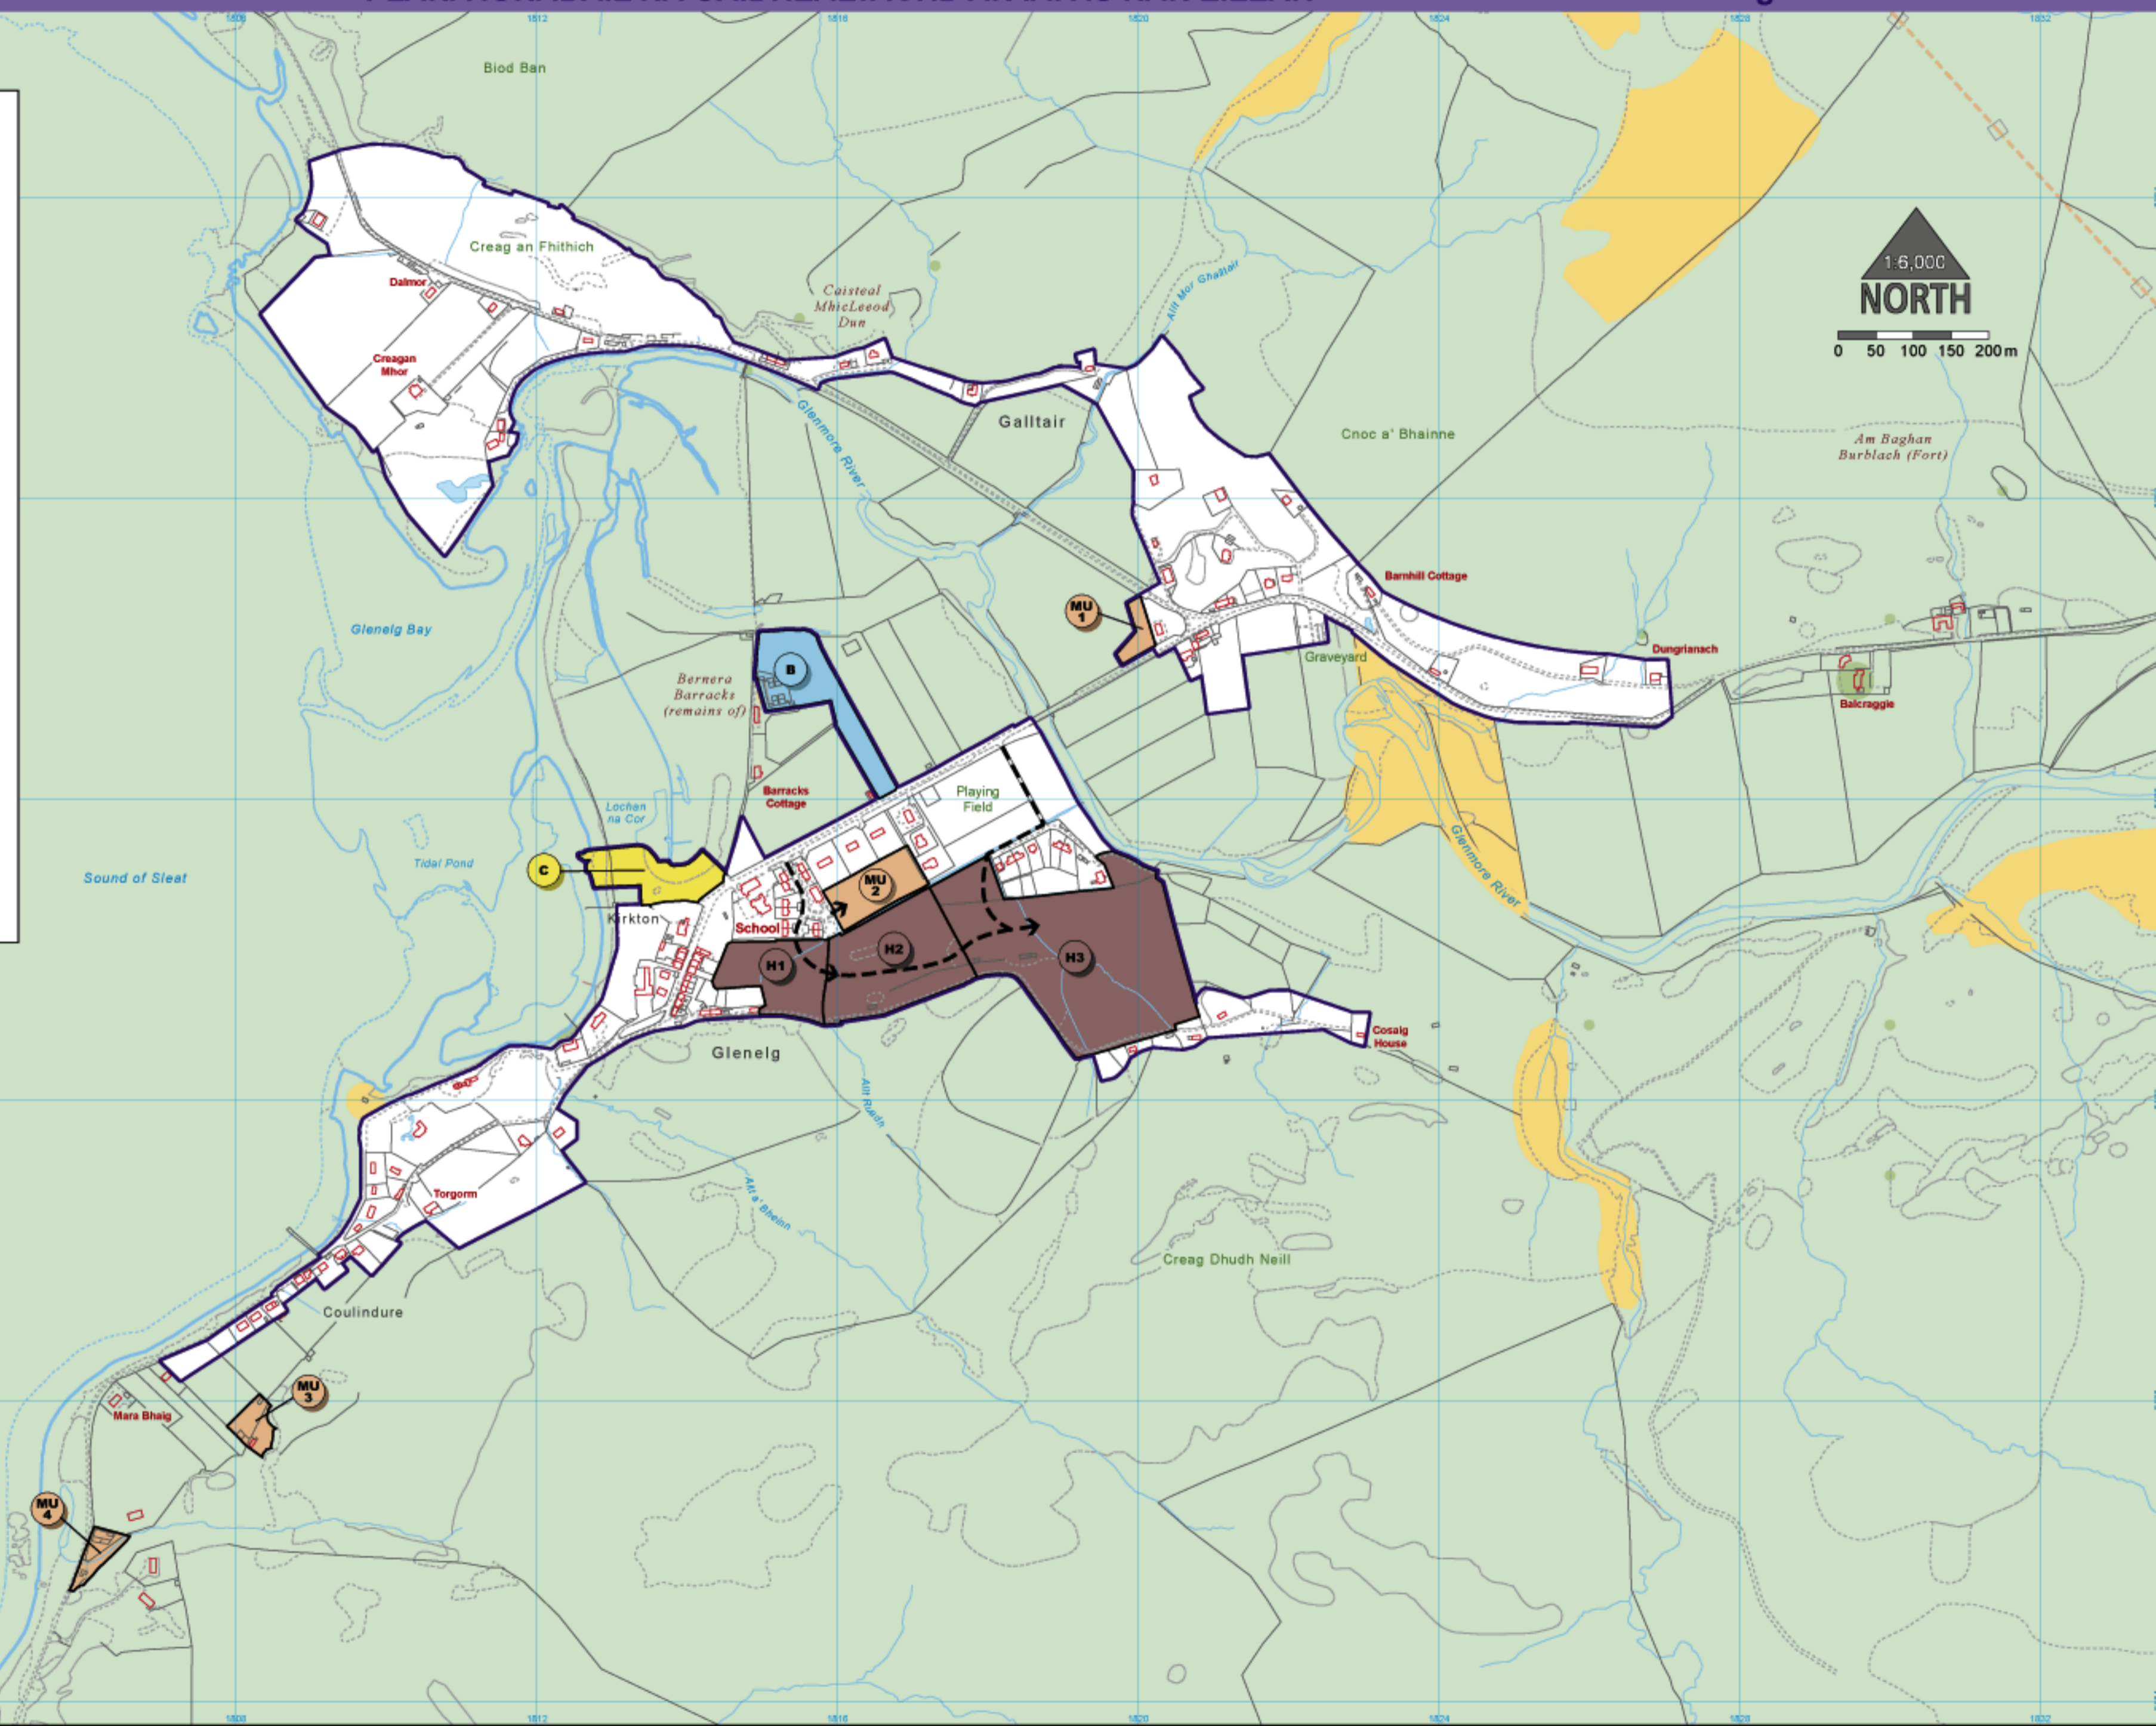

Legend

SETTLEMENT

- Settlement Development Area (Policy 1)
- Proposed Roads
- Preferred Access

SITE ALLOCATION

	Housing	
	Community	
	Business	
	Mixed Use	

NATURAL, BUILT AND CULTURAL HERITAGE FEATURES

- National Importance (Policy 4.2)
- Local/Regional Importance (Policy 4.1)
- Wider Countryside (Policy 3)

See Written Statement for more information

This map is reproduced from Ordnance Survey material with the permission of Ordnance Survey on behalf of the Controller of Her Majesty's Stationery Office. © Crown Copyright. Unauthorised reproduction infringes Crown copyright and may lead to prosecution or civil proceedings. 100023369 2008.

All OS base maps are the most up-to-date available to The Highland Council at the time of the production of this Local Plan.