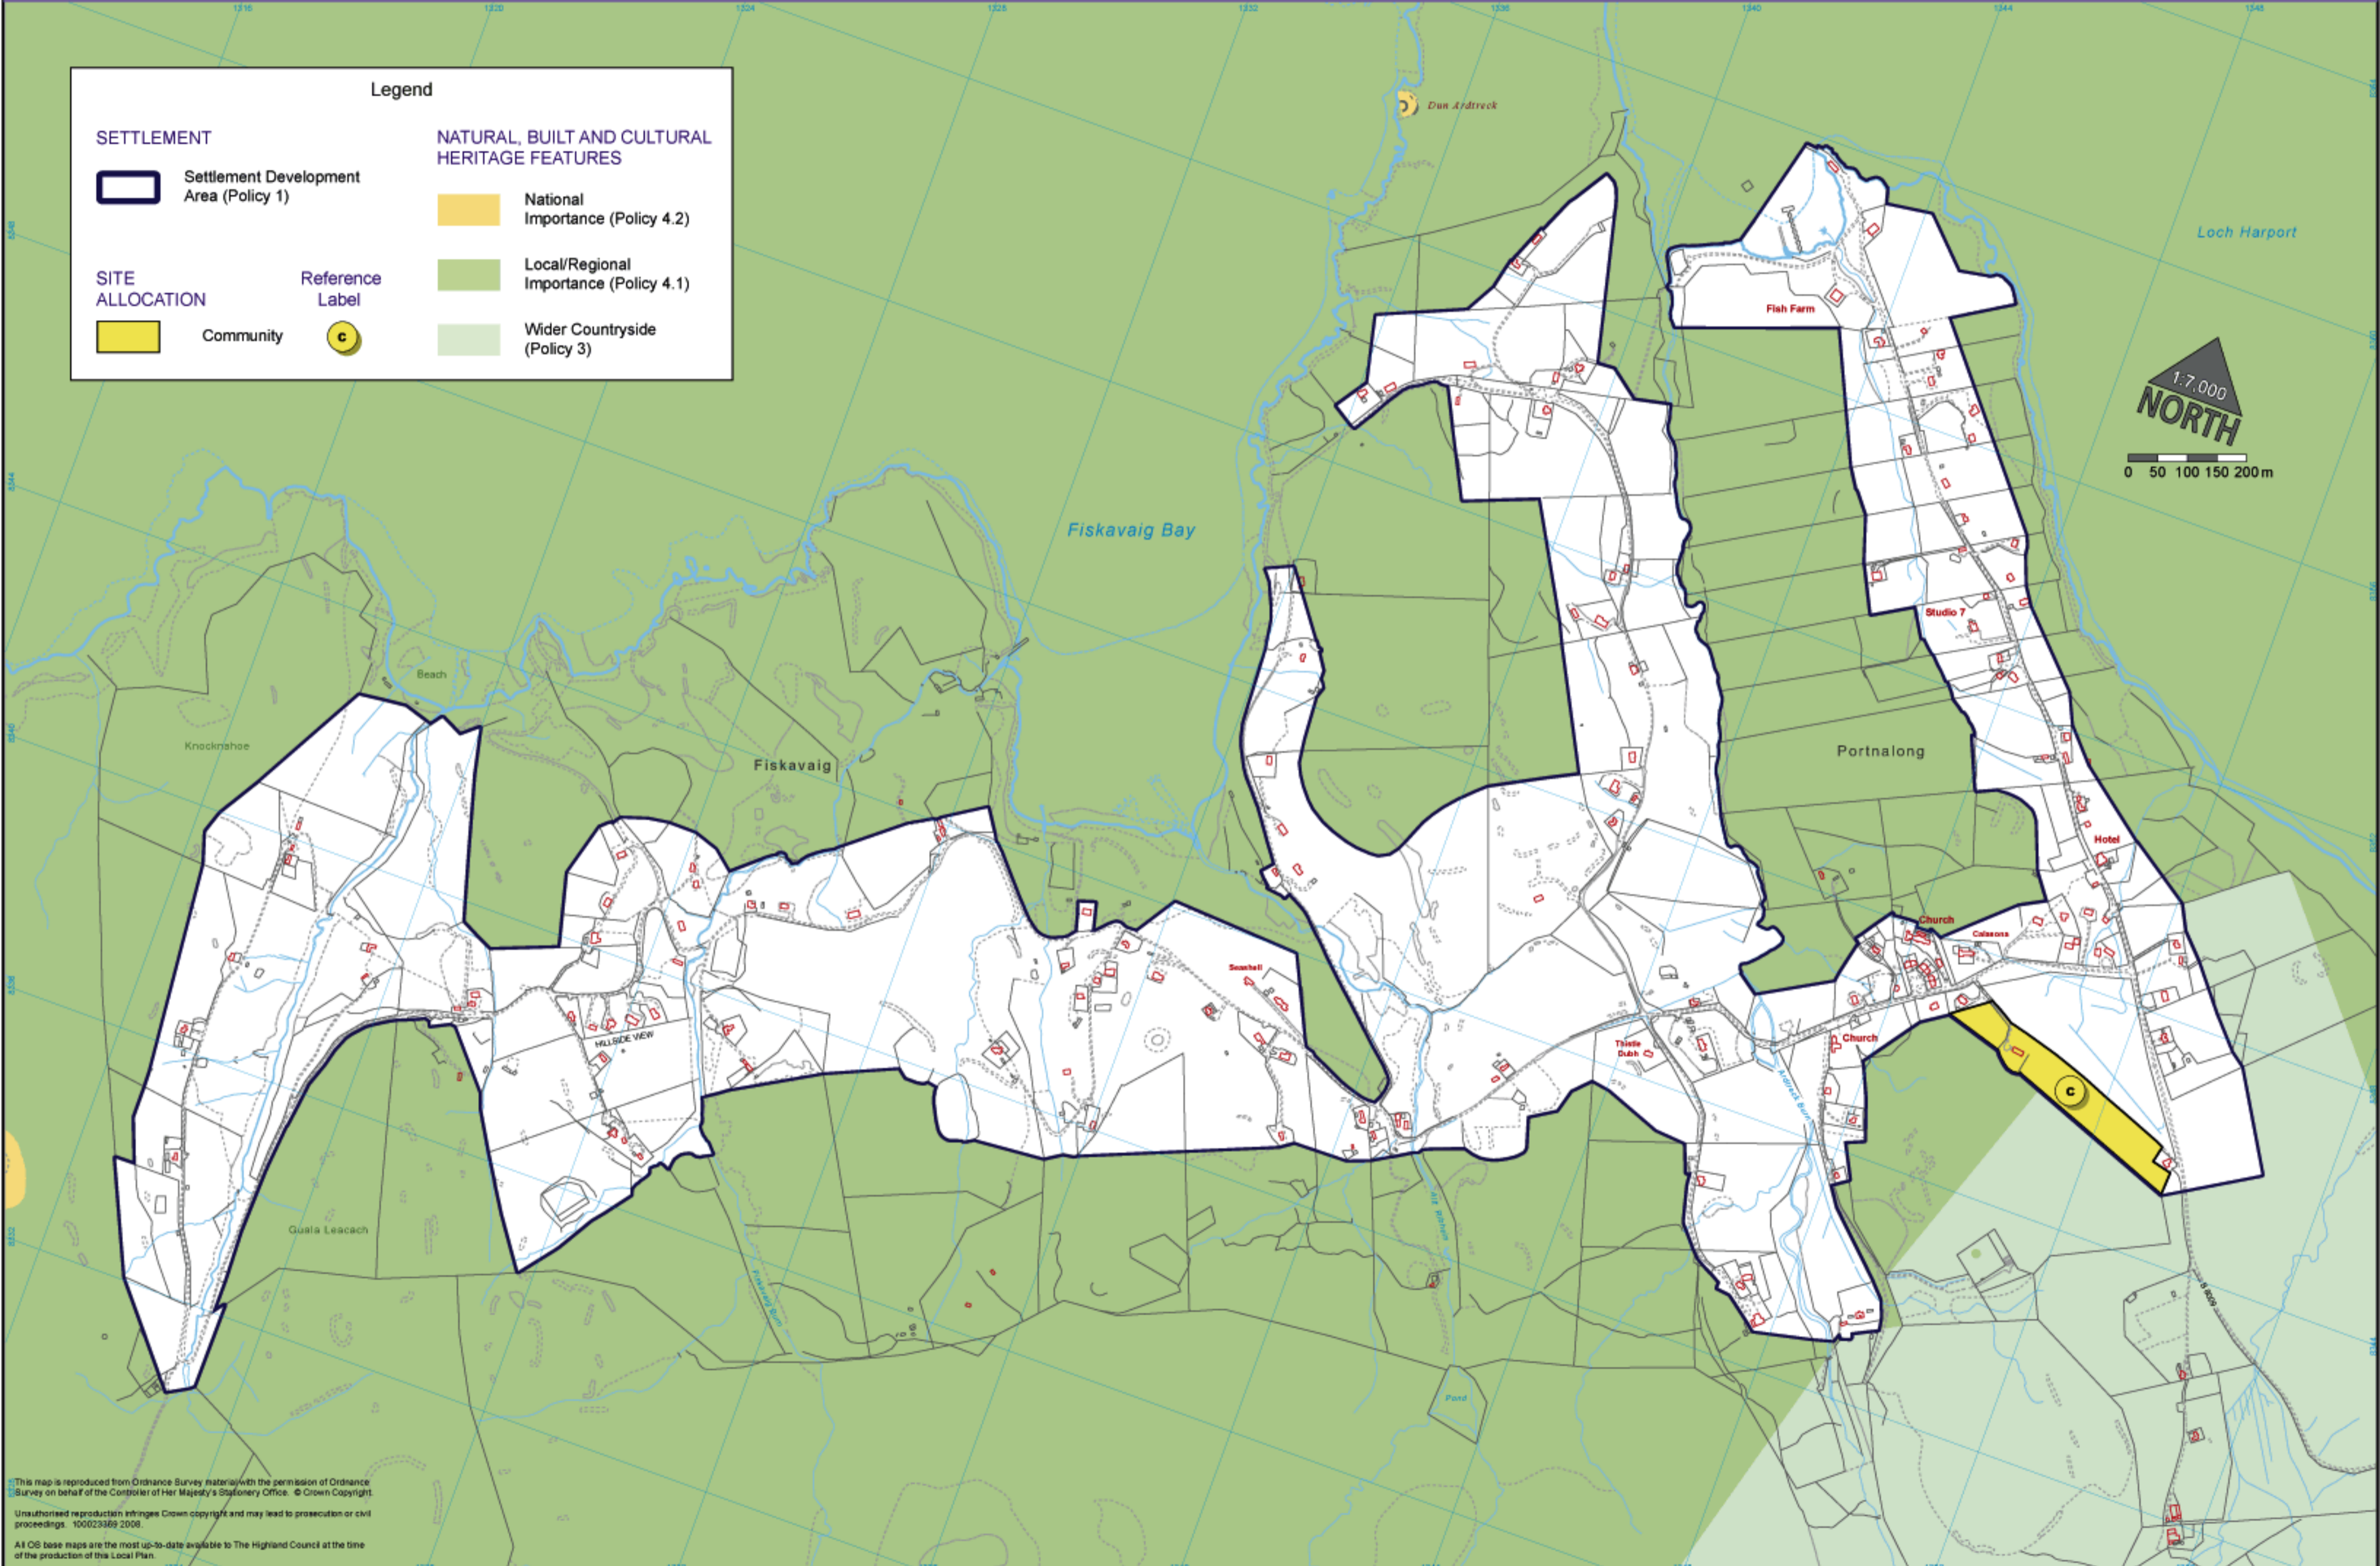

Legend

SETTLEMENT		NATURAL, BUILT AND CULTURAL HERITAGE FEATURES	
	Settlement Development Area (Policy 1)		National Importance (Policy 4.2)
SITE ALLOCATION	Reference Label		Local/Regional Importance (Policy 4.1)
	Community 		Wider Countryside (Policy 3)

This map is reproduced from Ordnance Survey material with the permission of Ordnance Survey on behalf of the Controller of Her Majesty's Stationery Office. © Crown Copyright. Unauthorised reproduction infringes Crown copyright and may lead to prosecution or civil proceedings. 100023169 2008. All OS base maps are the most up-to-date available to The Highland Council at the time of the production of this Local Plan.