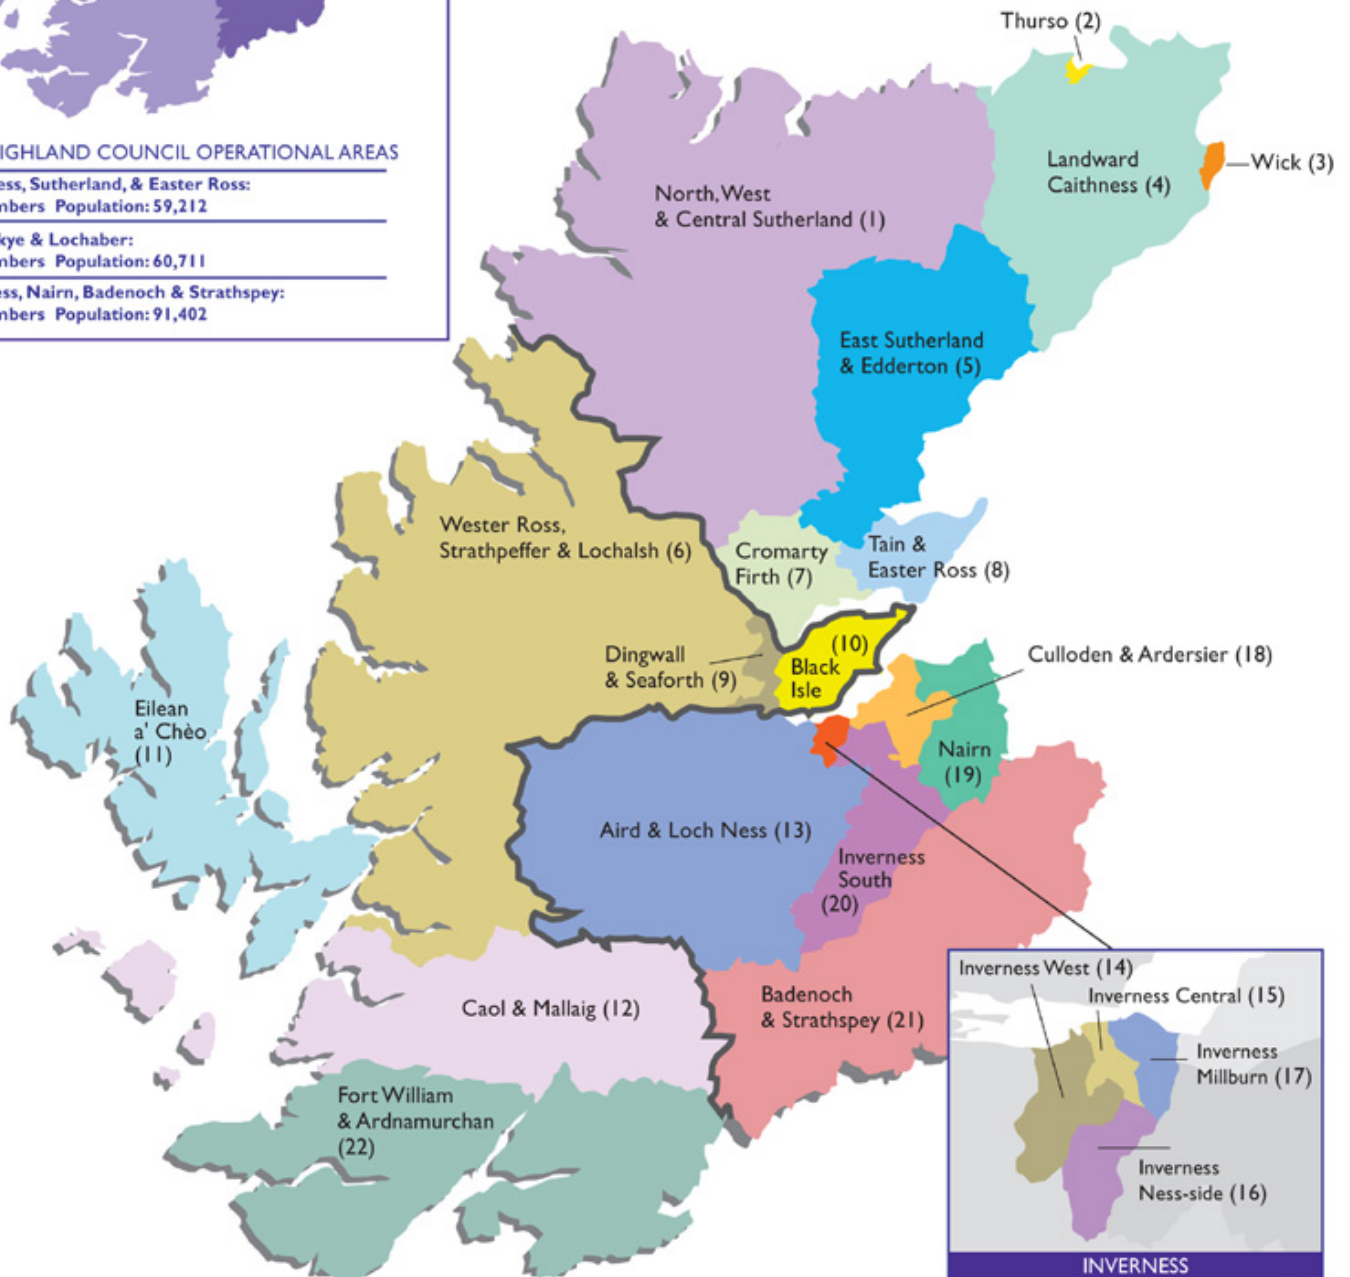

MULTI-MEMBER WARDS & OPERATIONAL AREAS

(as from May 2007)

THE HIGHLAND COUNCIL OPERATIONAL AREAS

Caithness, Sutherland, & Easter Ross:
23 members Population: 59,212

Ross, Skye & Lochaber:
23 members Population: 60,711

Inverness, Nairn, Badenoch & Strathspey:
34 members Population: 91,402

CAITHNESS, SUTHERLAND & EASTER ROSS OPERATIONAL AREA			
Ward No./	Ward Name	No. of Members	2004 Population
1	North, West & Central Sutherland	3	6,055
2	Thurso	3	7,849
3	Wick	3	7,506
4	Landward Caithness	4	9,809
5	East Sutherland & Edderton	3	7,620
7	Cromarty Firth	4	11,652
8	Tain & Easter Ross	3	8,721
TOTAL		23	59,212

ROSS, SKYE & LOCHABER OPERATIONAL AREA			
Ward No./	Ward Name	No. of Members	2004 Population
6	Wester Ross, Strathpeffer & Lochalsh	4	11,758
9	Dingwall & Seaforth	4	11,073
10	Black Isle	4	9,468
11	Eilean a' Cheo	4	9,694
12	Caol & Mallaig	3	8,080
22	Fort William & Ardnamurchan	4	10,638
TOTAL		23	60,711

INVERNESS, NAIRN, BADENOCH & STRATHSPEY OPERATIONAL AREA			
Ward No./	Ward Name	No. of Members	2004 Population
13	Aird & Loch Ness	4	10,020
14	Inverness West	3	8,106
15	Inverness Central	4	12,672
16	Inverness Ness-Side	4	10,477
17	Inverness Millburn	3	8,657
18	Culloden & Ardersier	4	11,523
19	Nairn	4	10,809
20	Inverness South	4	7,156
21	Badenoch & Strathspey	4	11,983
TOTAL		34	91,402