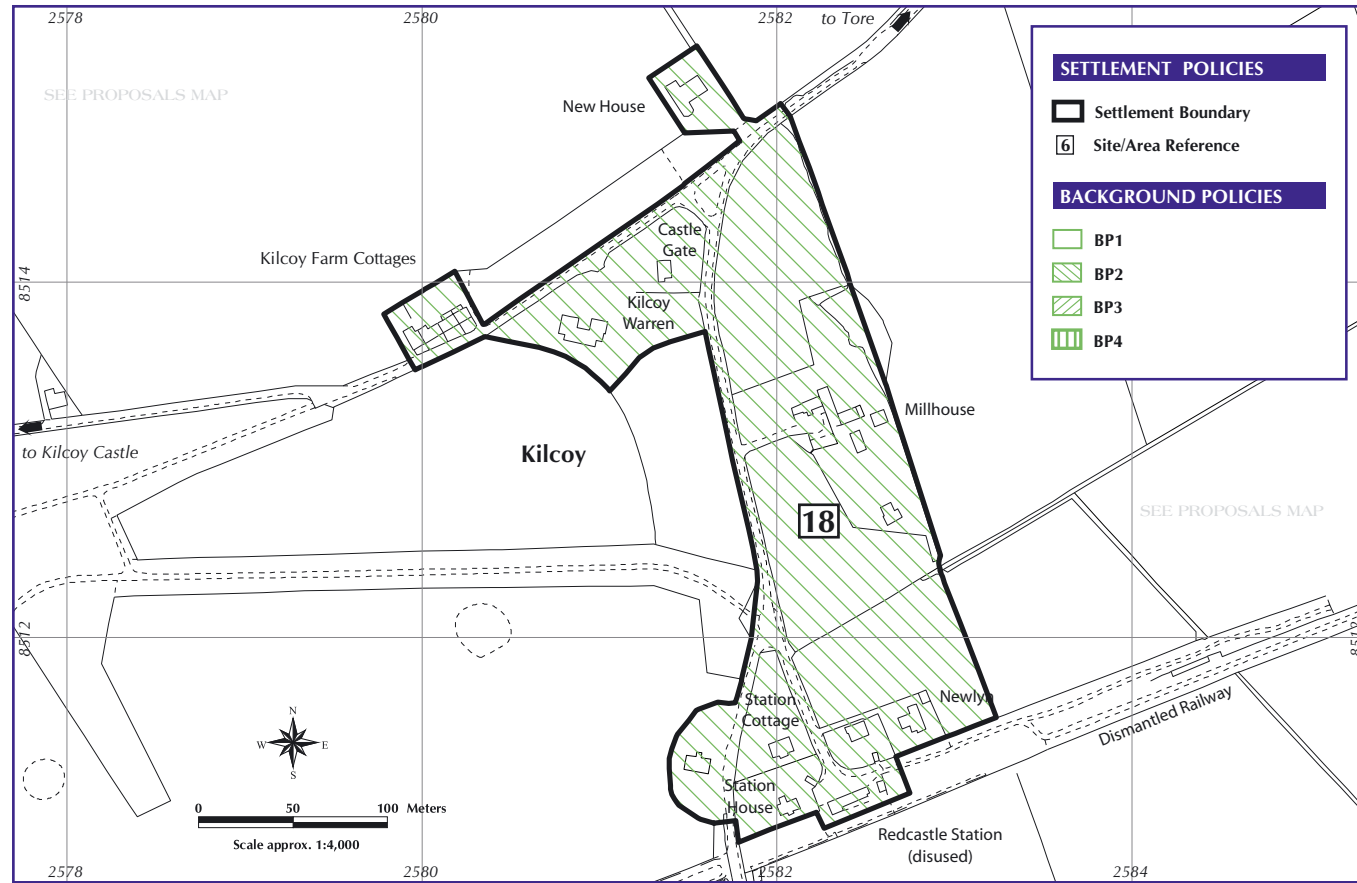

KILCOY

KILLEN

MILTON - REDCASTLE

©Crown Copyright. The Highland Council 100023369.
 All OS base maps are the most up-to-date available to The Highland Council at the time of the production of this Local Plan.