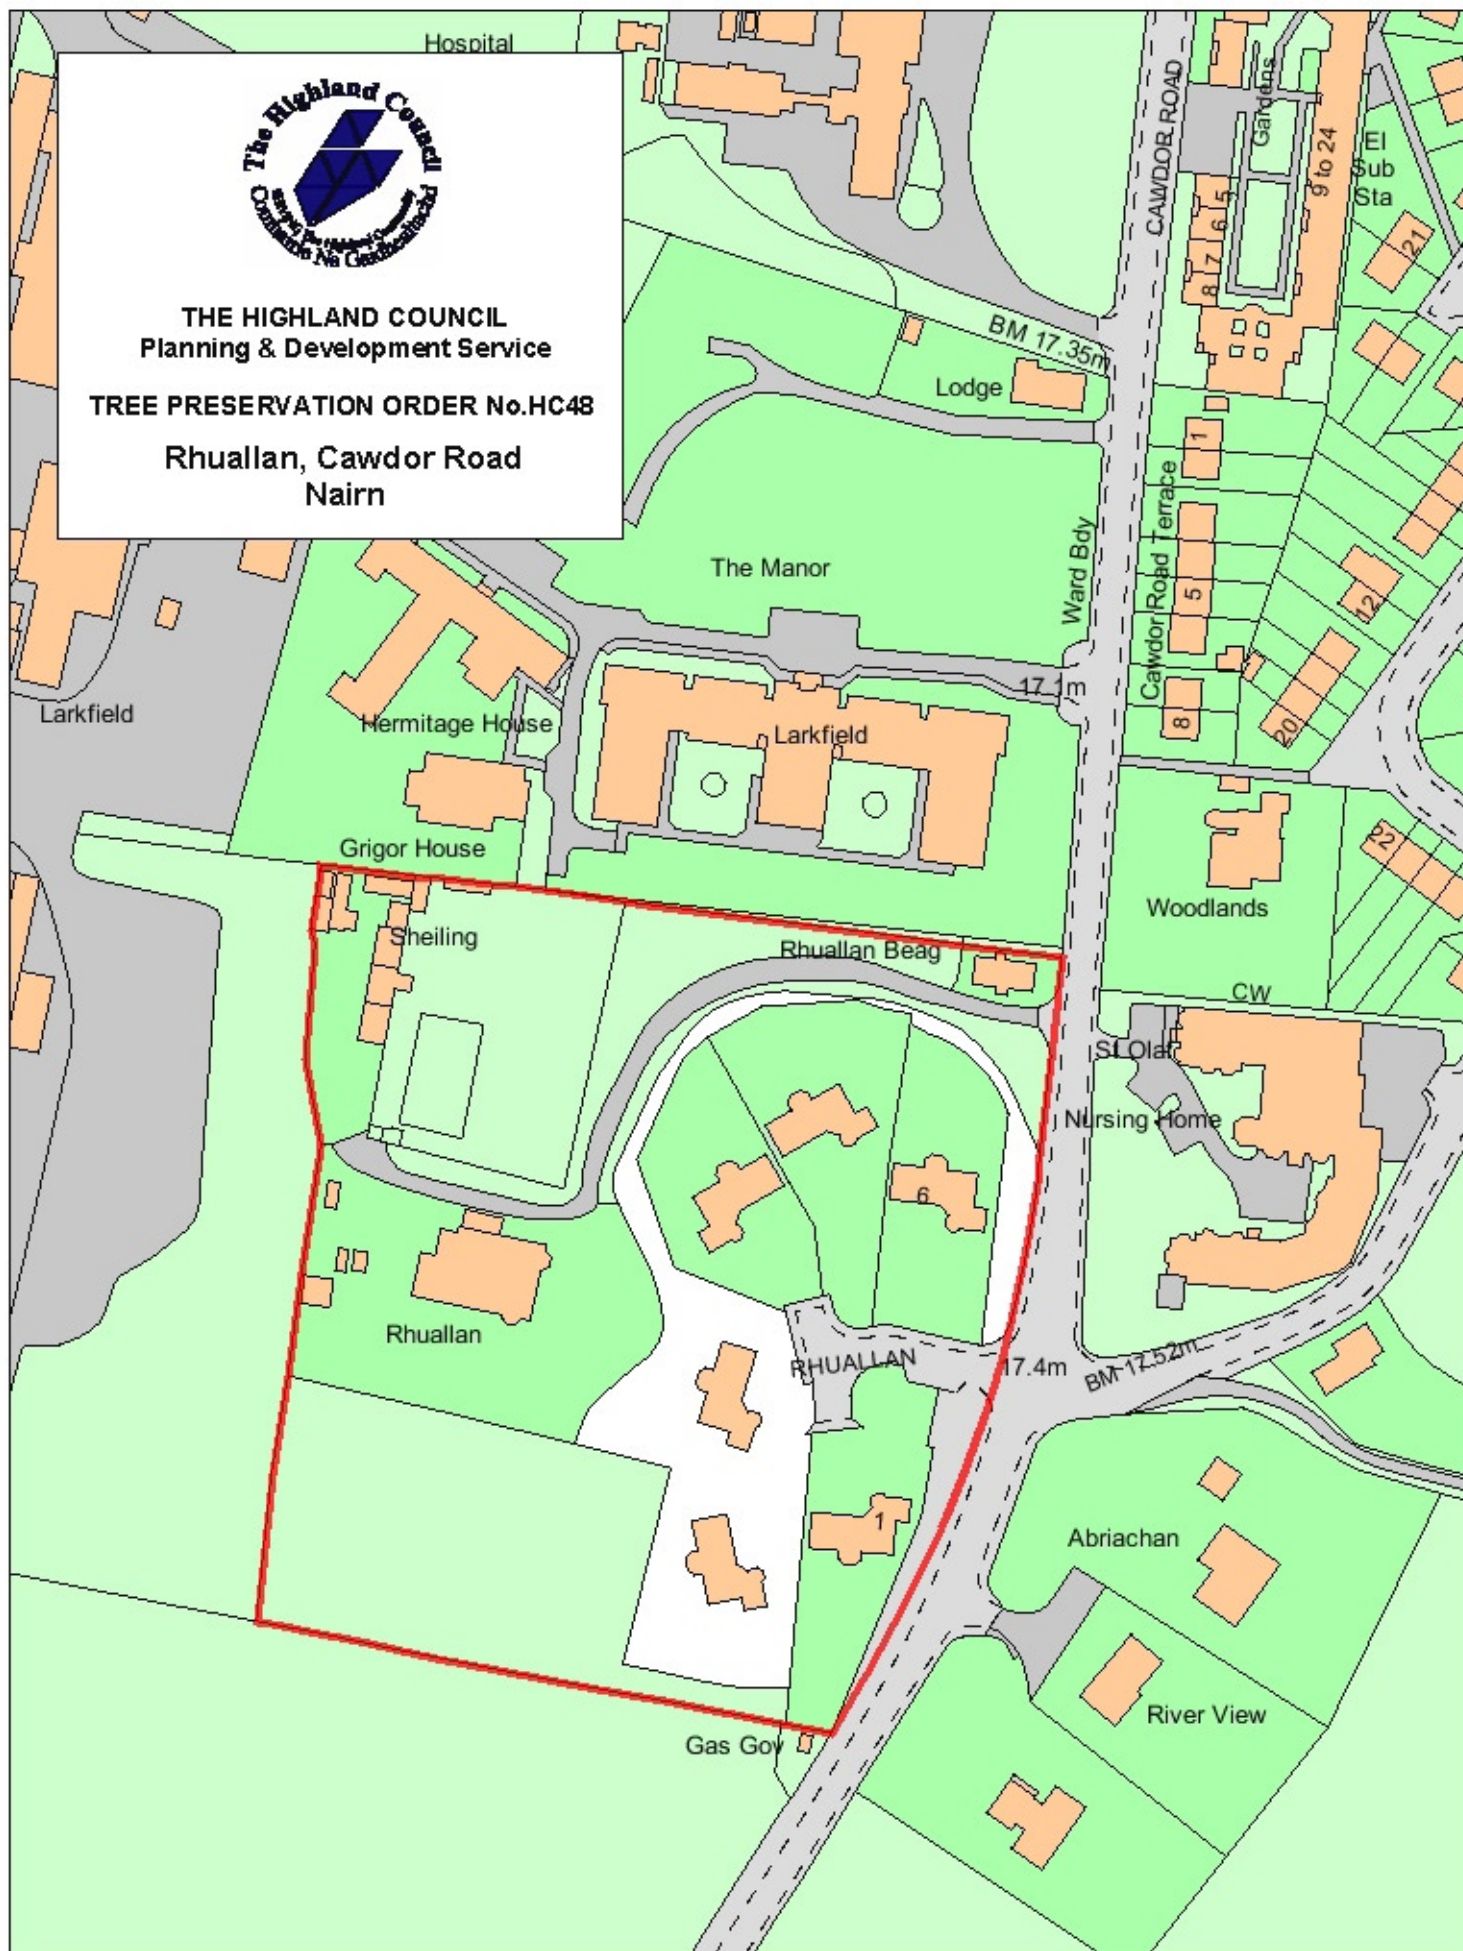

THE HIGHLAND COUNCIL
Planning & Development Service

TREE PRESERVATION ORDER No.HC48

Rhuallan, Cawdor Road
Nairn

0 5 10 20 30 40 50 60 70 80 metres

Reproduced from the Ordnance Survey Mapping with the permission of the Controller of Her Majesty's Stationery Office. © Crown Copyright. Unauthorised reproduction infringes Crown Copyright and may lead to prosecution or civil proceedings. The Highland Council 100023369.