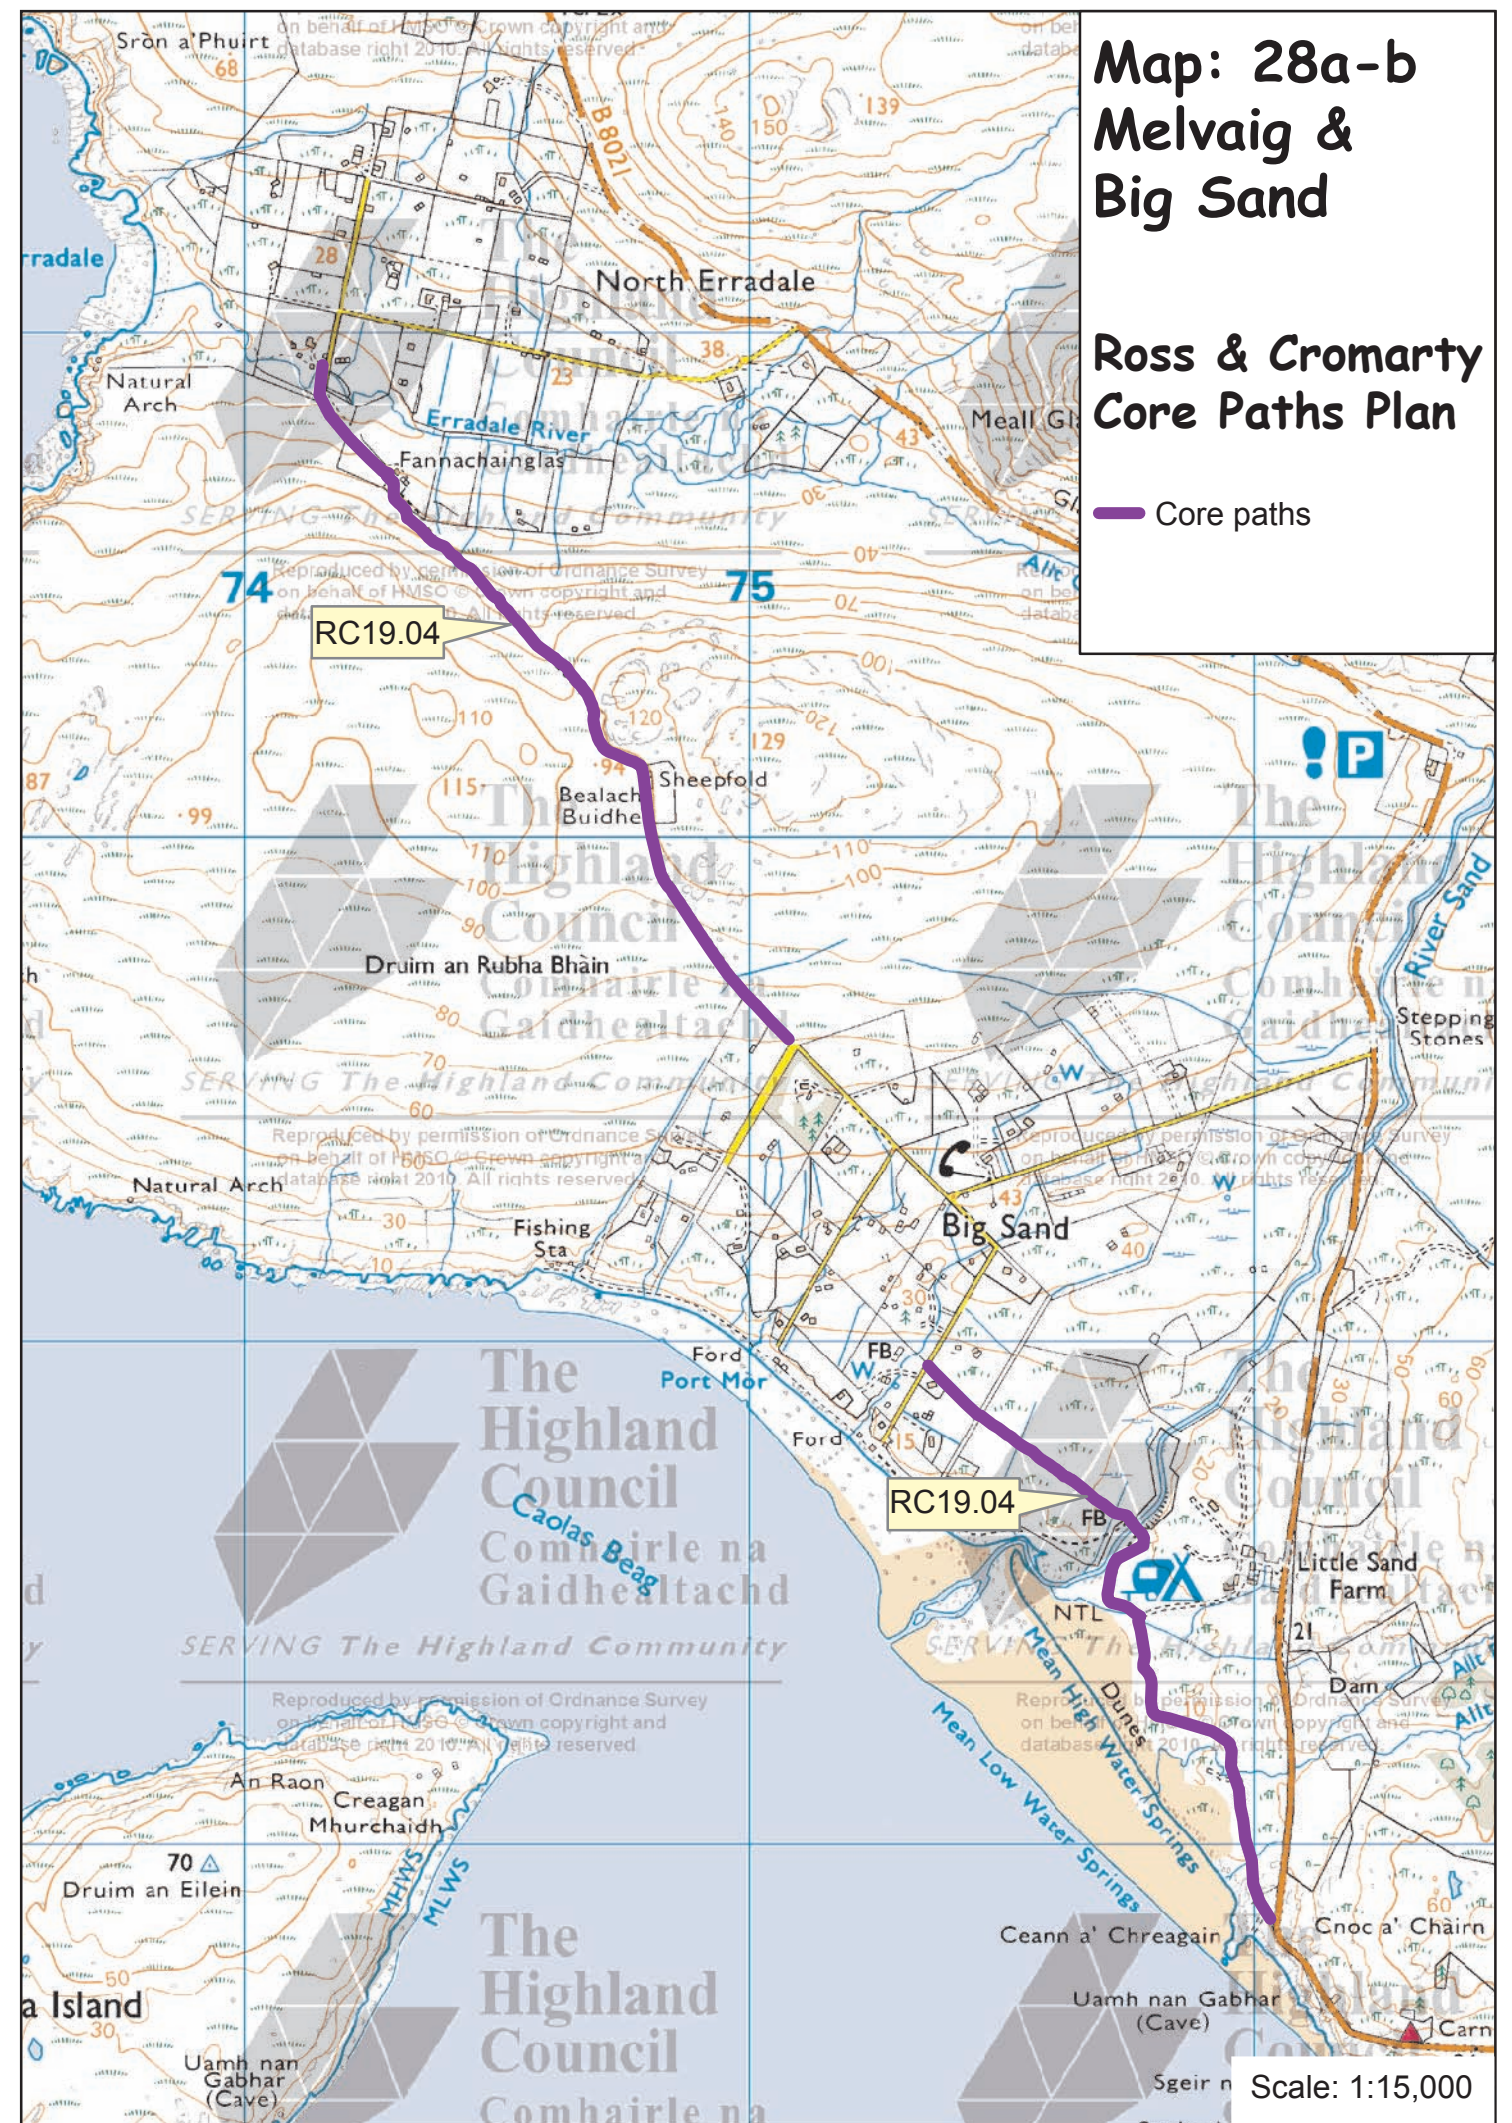

Map: 28a-b Melvaig & Big Sand

Ross and Cromarty Core Paths Plan

Path No.	Path Name/Route	Path Type	Length (kms)
RC19.03	Melvaig/Rubha Reidh/Camus Mor	tarmac road, earth, grass	7.7
RC19.04	Big Sand/North Erradale	farm track, earth	3.3

**Map: 28a-b
Melvaig &
Big Sand**

**Ross & Cromarty
Core Paths Plan**

— Core paths