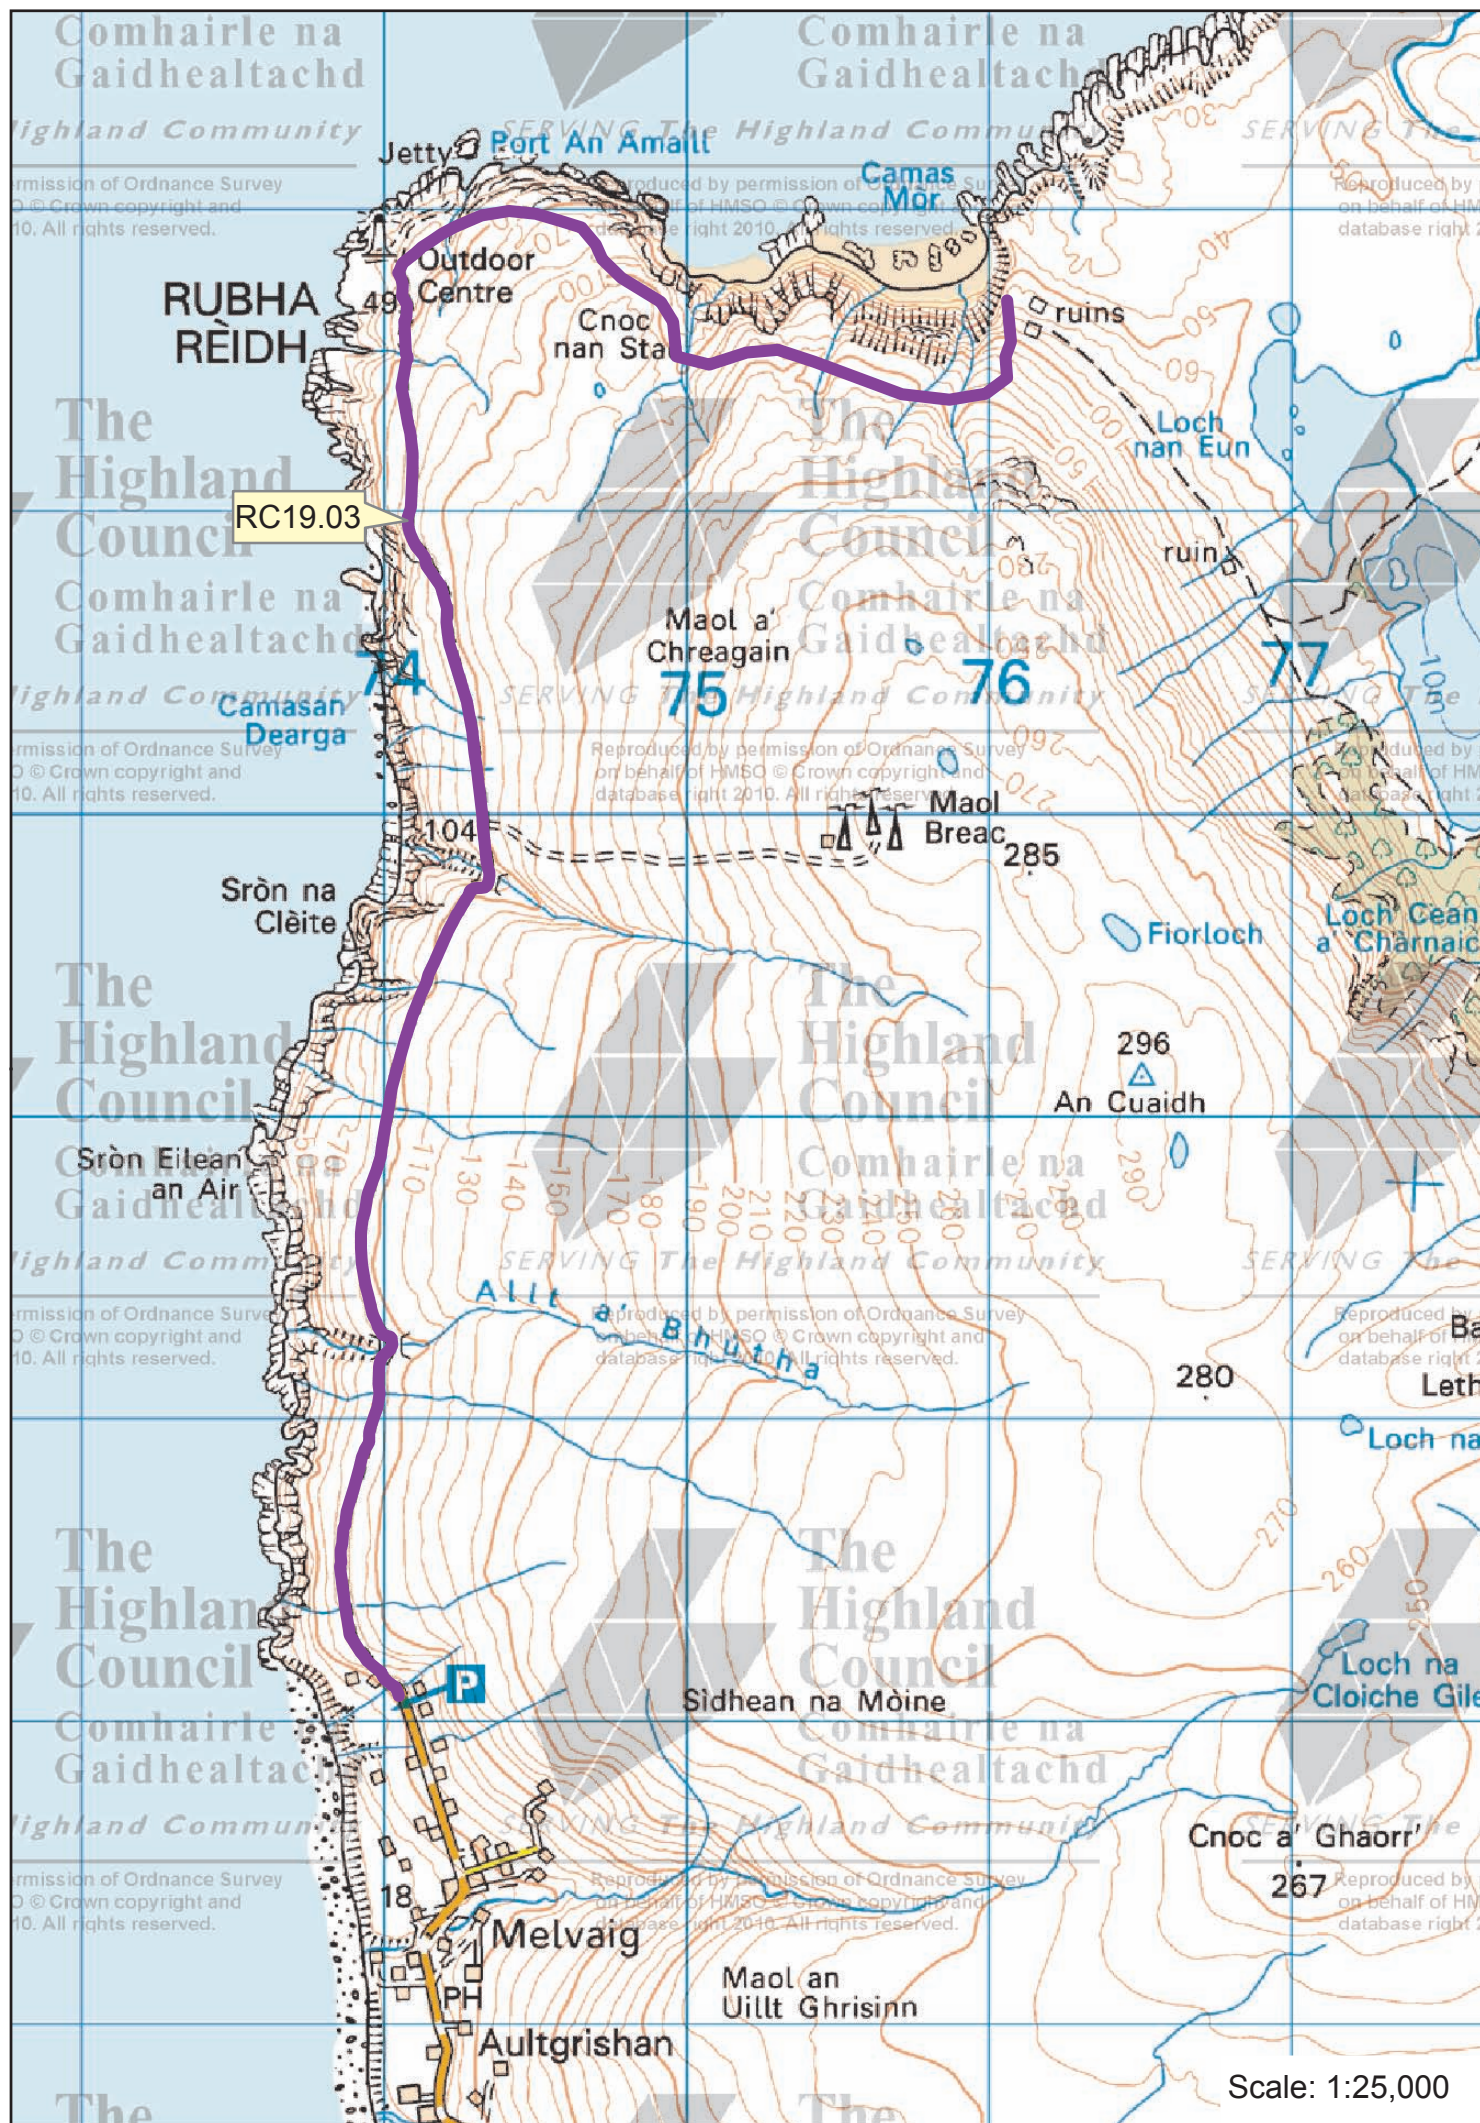

Map: 28a-b Melvaig & Big Sand

Ross and Cromarty Core Paths Plan

Path No.	Path Name/Route	Path Type	Length (kms)
RC19.03	Melvaig/Rubha Reidh/Camus Mor	tarmac road, earth, grass	7.7
RC19.04	Big Sand/North Erradale	farm track, earth	3.3

**Map: 28a-b
Melvaig &
Big Sand**

**Ross & Cromarty
Core Paths Plan**

— Core paths