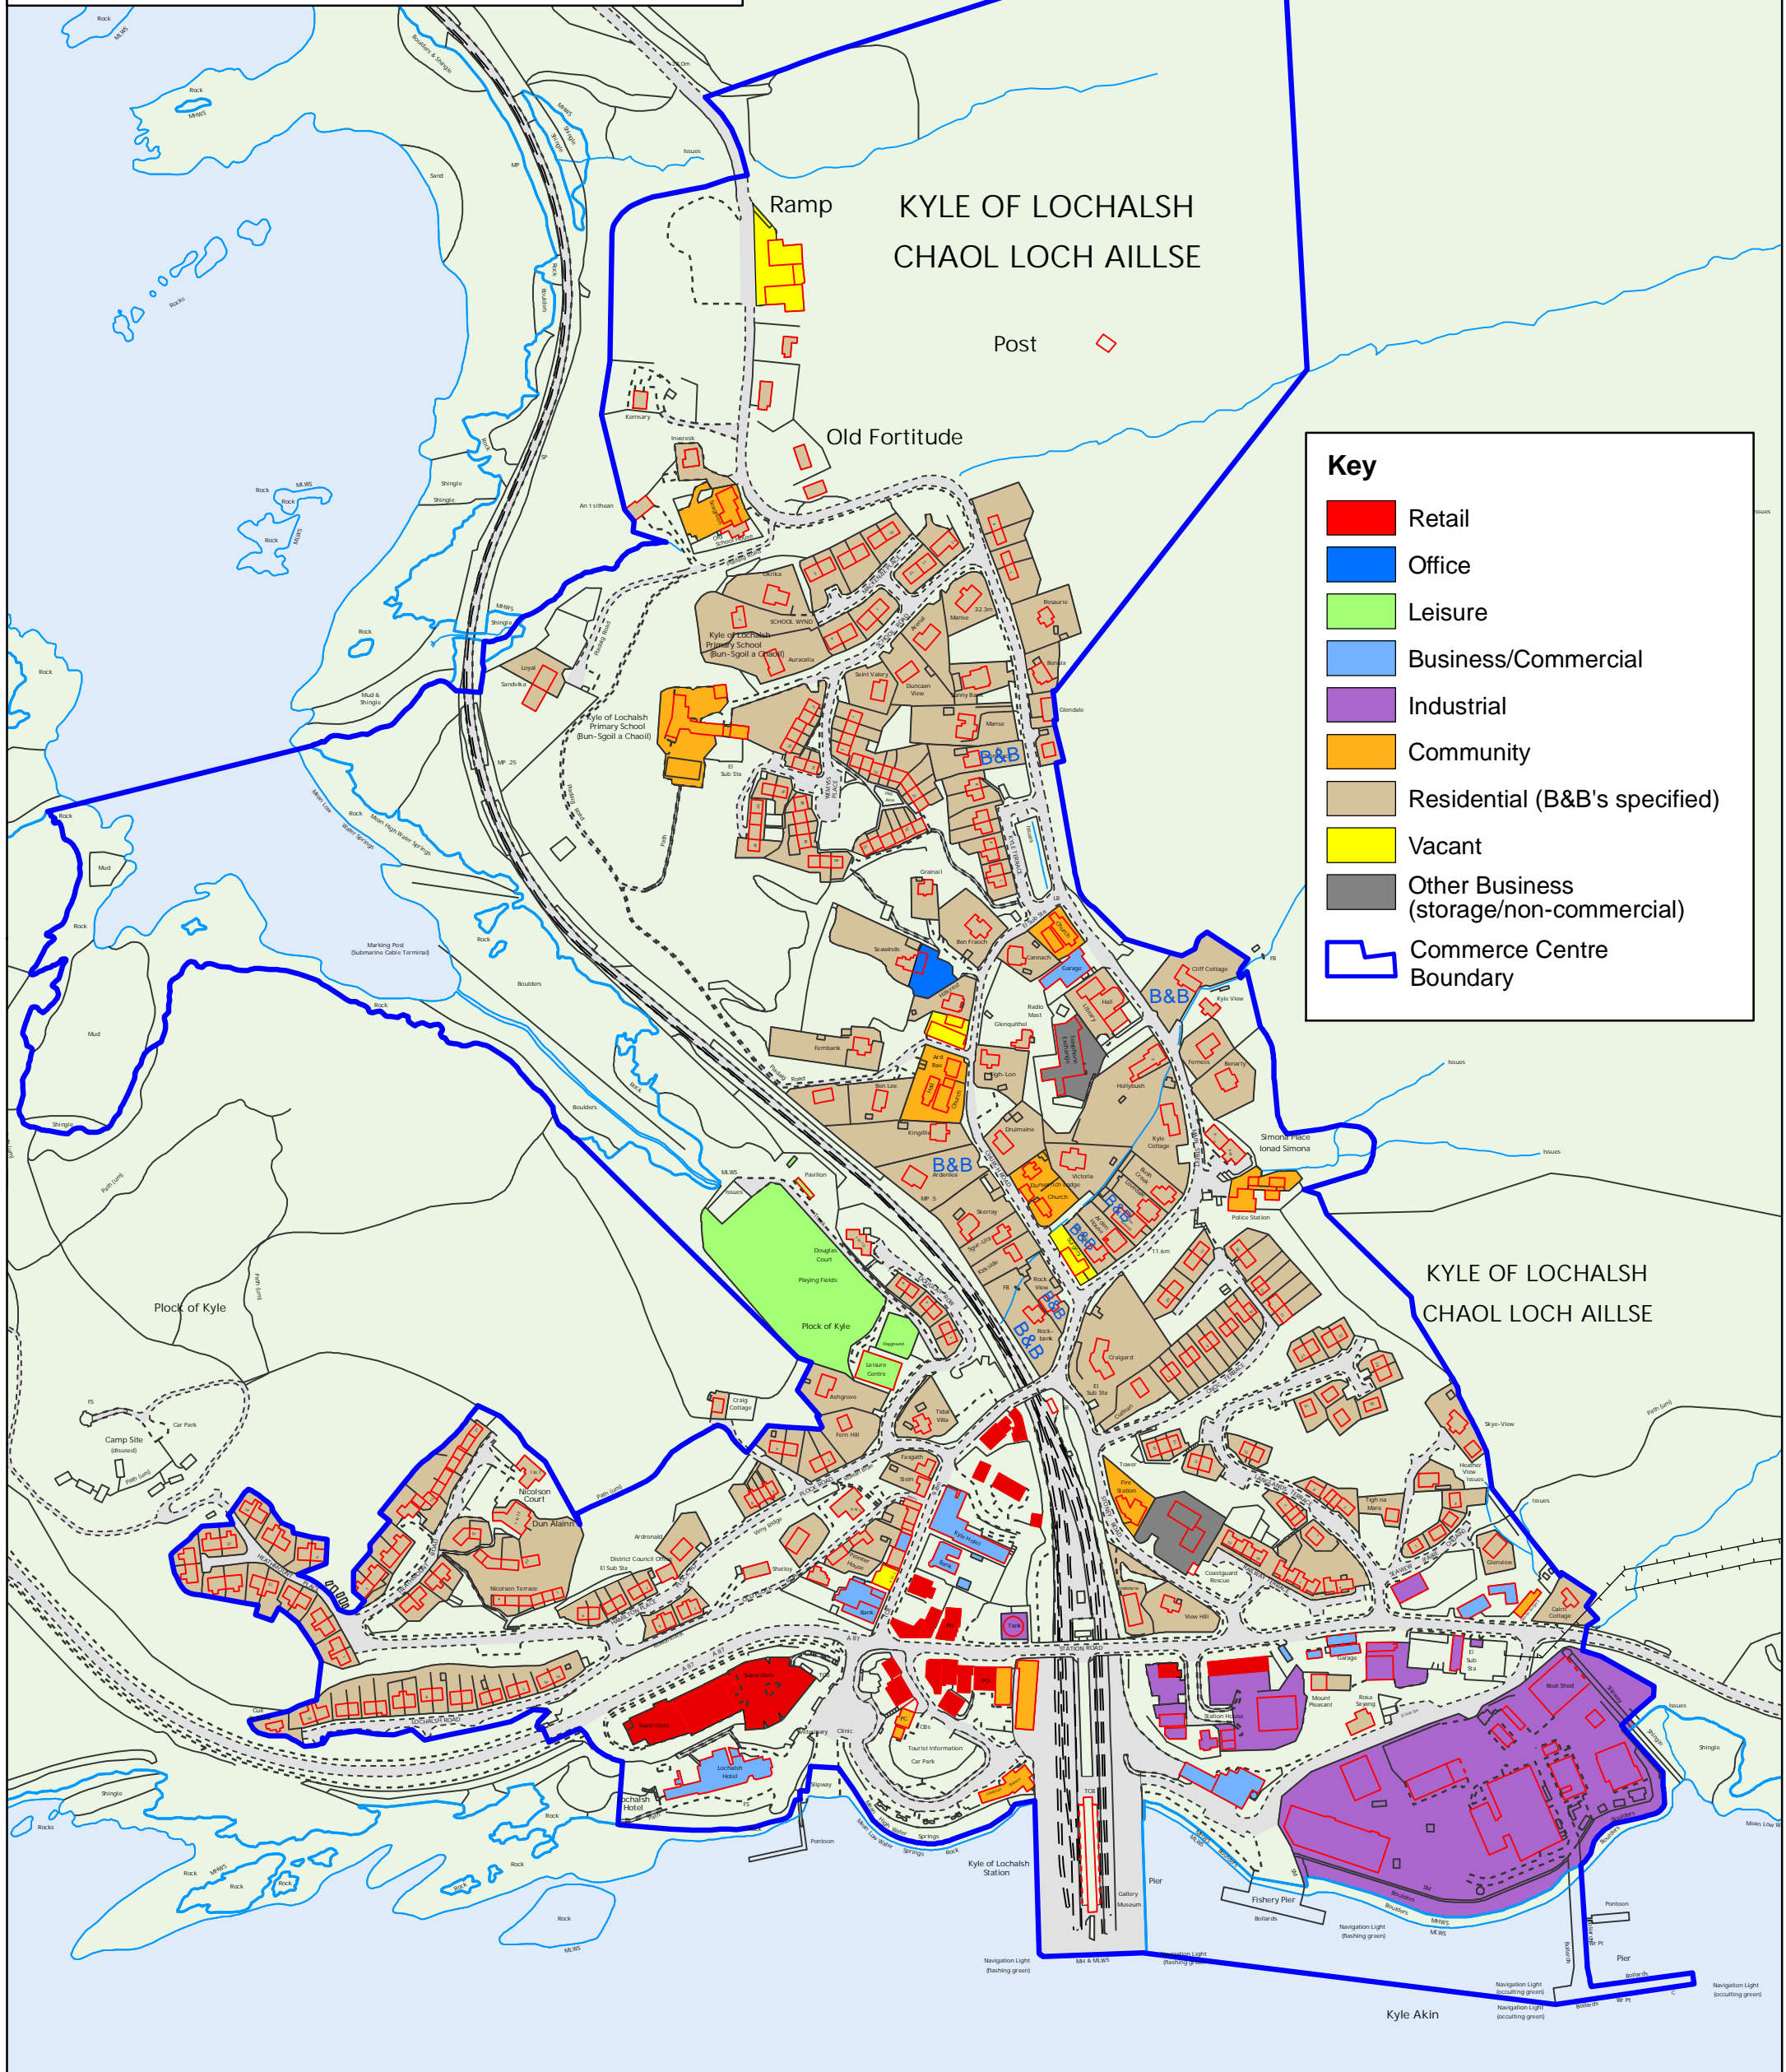

THC5: Kyle of Lochalsh Commerce Centre: Existing Uses: November 2009

Key

- Retail
- Office
- Leisure
- Business/Commercial
- Industrial
- Community
- Residential (B&B's specified)
- Vacant
- Other Business (storage/non-commercial)
- Commerce Centre Boundary