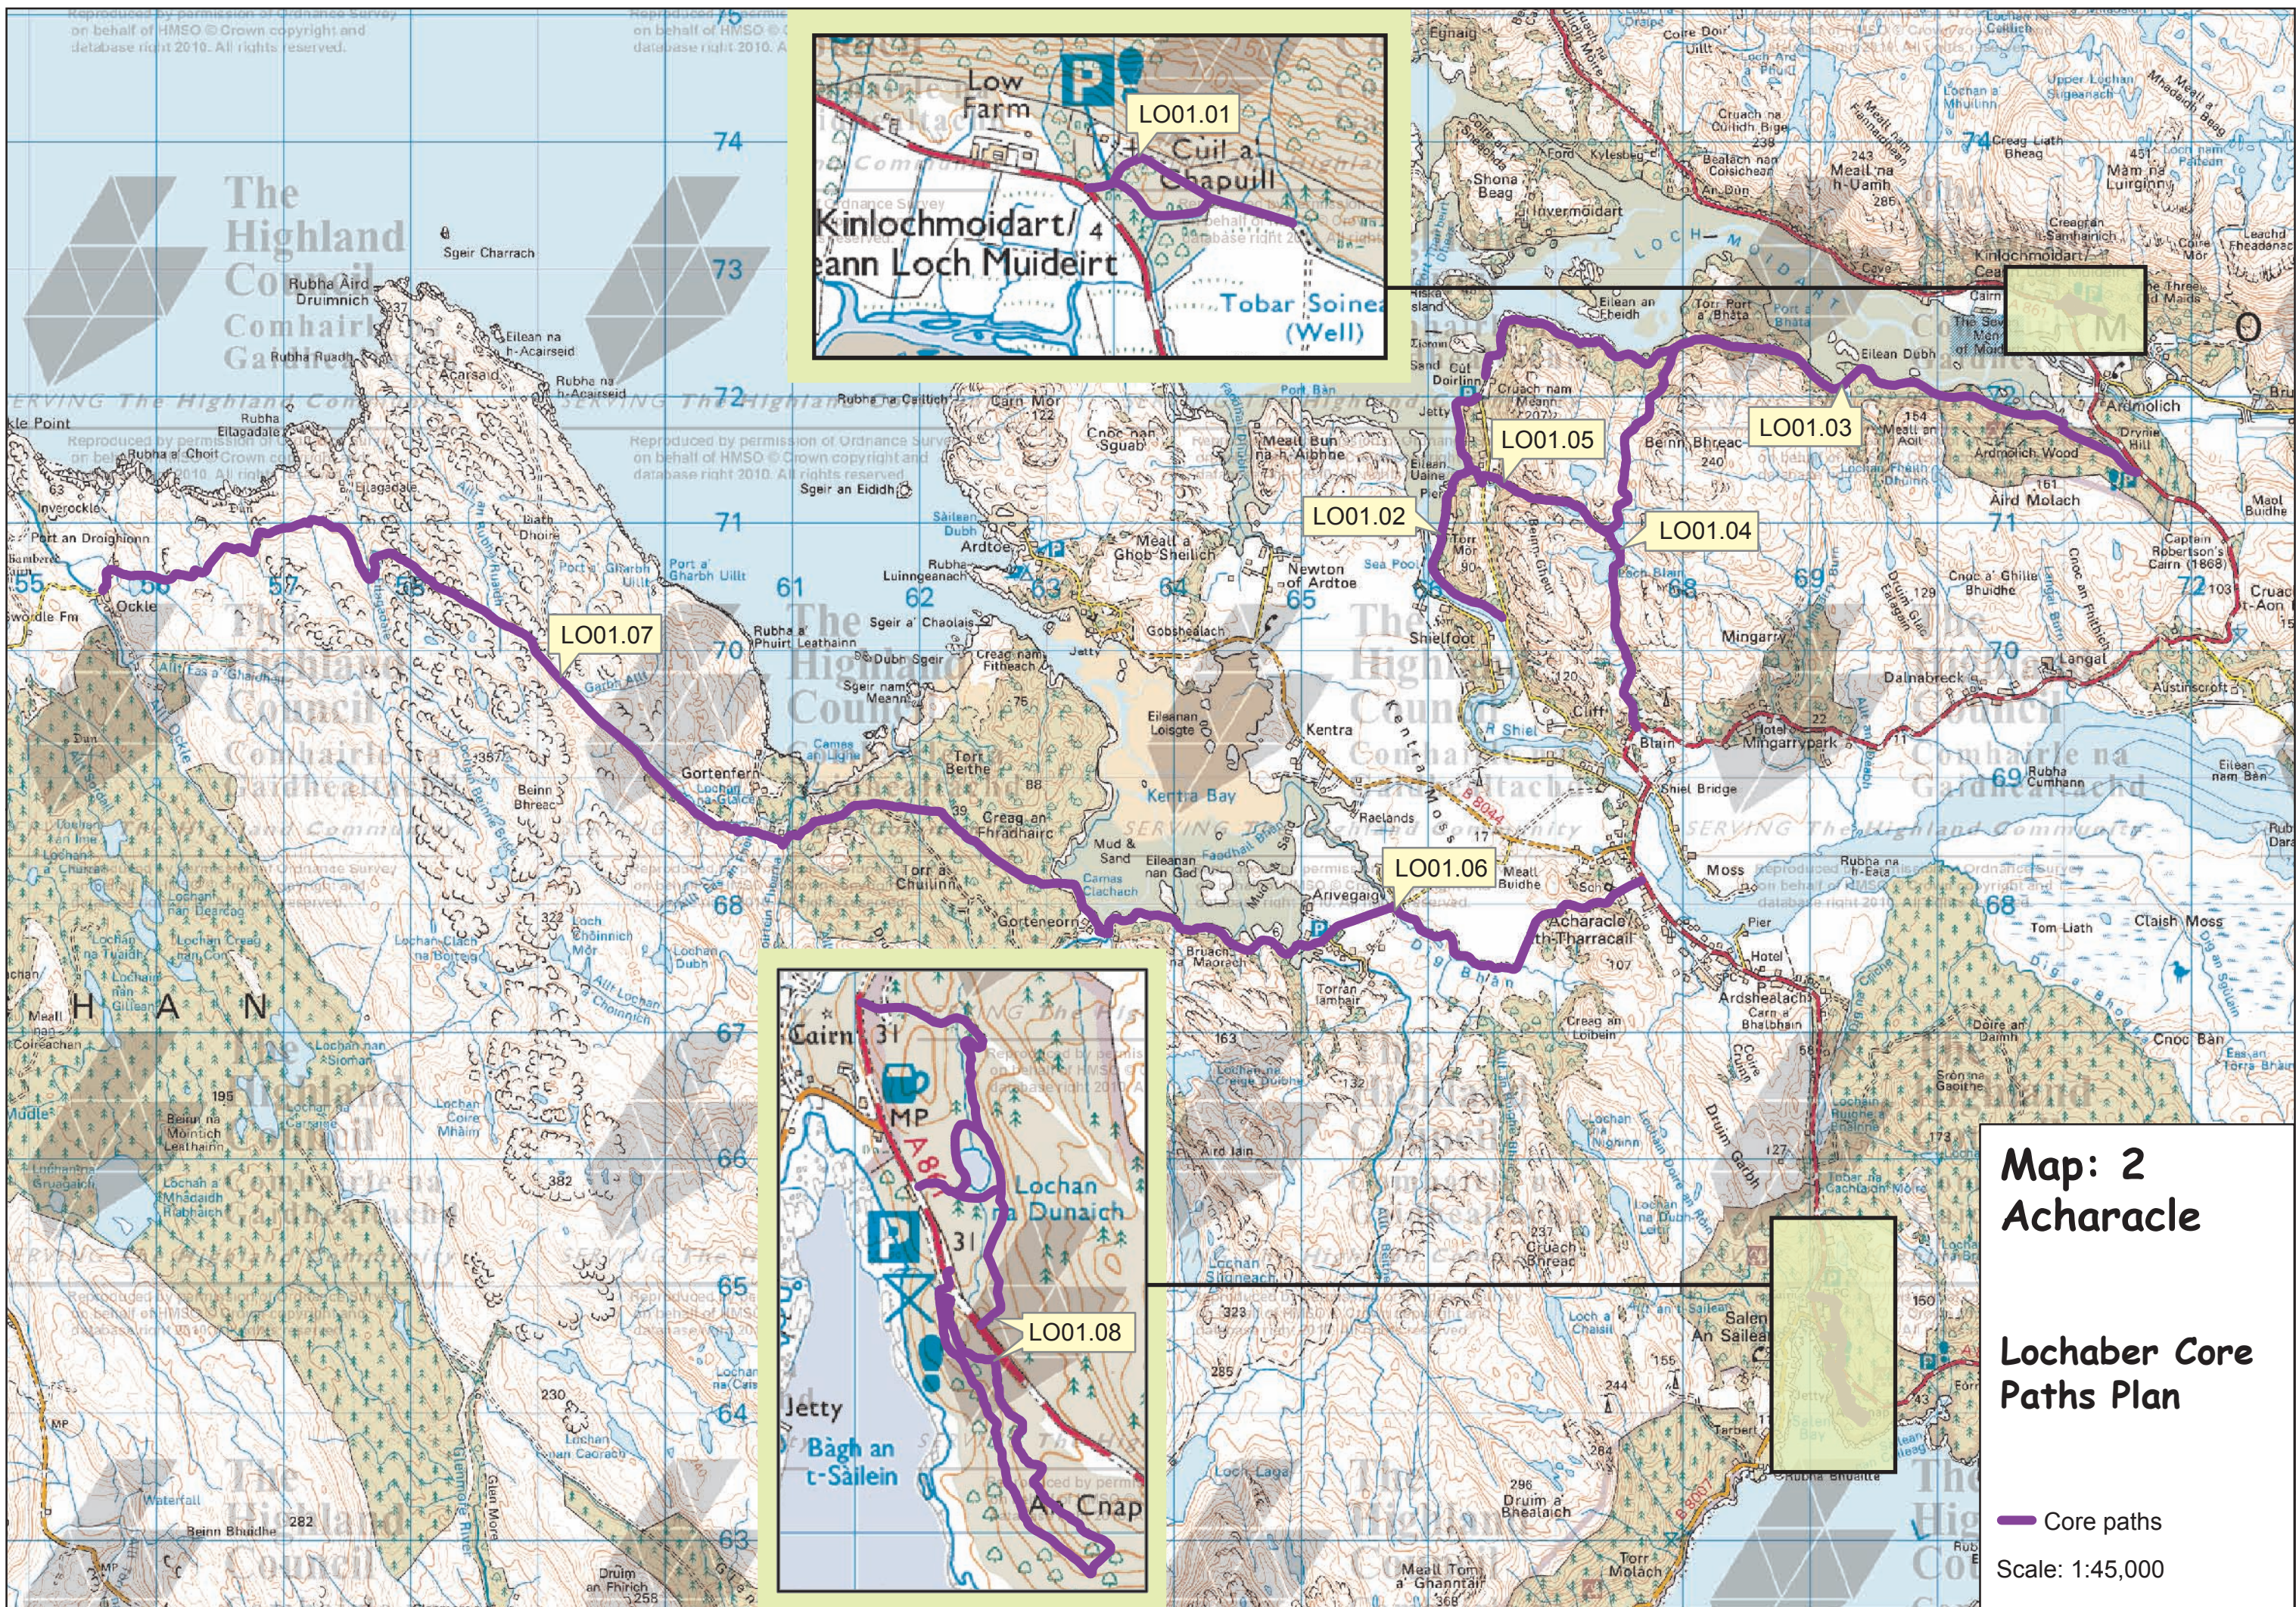

Map: 2a-c Acharacle

Lochaber Core Paths Plan

Path No.	Path Name/Route	Path Type	Length (kms)
LO01.01	The Prince's Walk, Kinlochmoidart	stone path/dust surface	0.6
LO01.02	Doirlinn Low Road	track	2.5
LO01.03	Silver Walk	stone steps/a variety of surfaces – quarried and locally won materials/old track.	6.2
LO01.04	Blain – Port a' Bhata	track/trampled ground	3.5
LO01.05	Loch na Fola – Bealach Sgairt Dea-uisge - Doirlinn	track/trampled ground	1.1
LO01.06	Acharacle - Arivegaig	track	3.4
LO01.07	Arivegaig – Gortfern – Ockle	track/trampled ground	12.2
LO01.08	Salen Forest Walks	constructed paths	2.5

Map: 2
Acharacle

Lochaber Core Paths Plan

— Core paths

Scale: 1:45,000