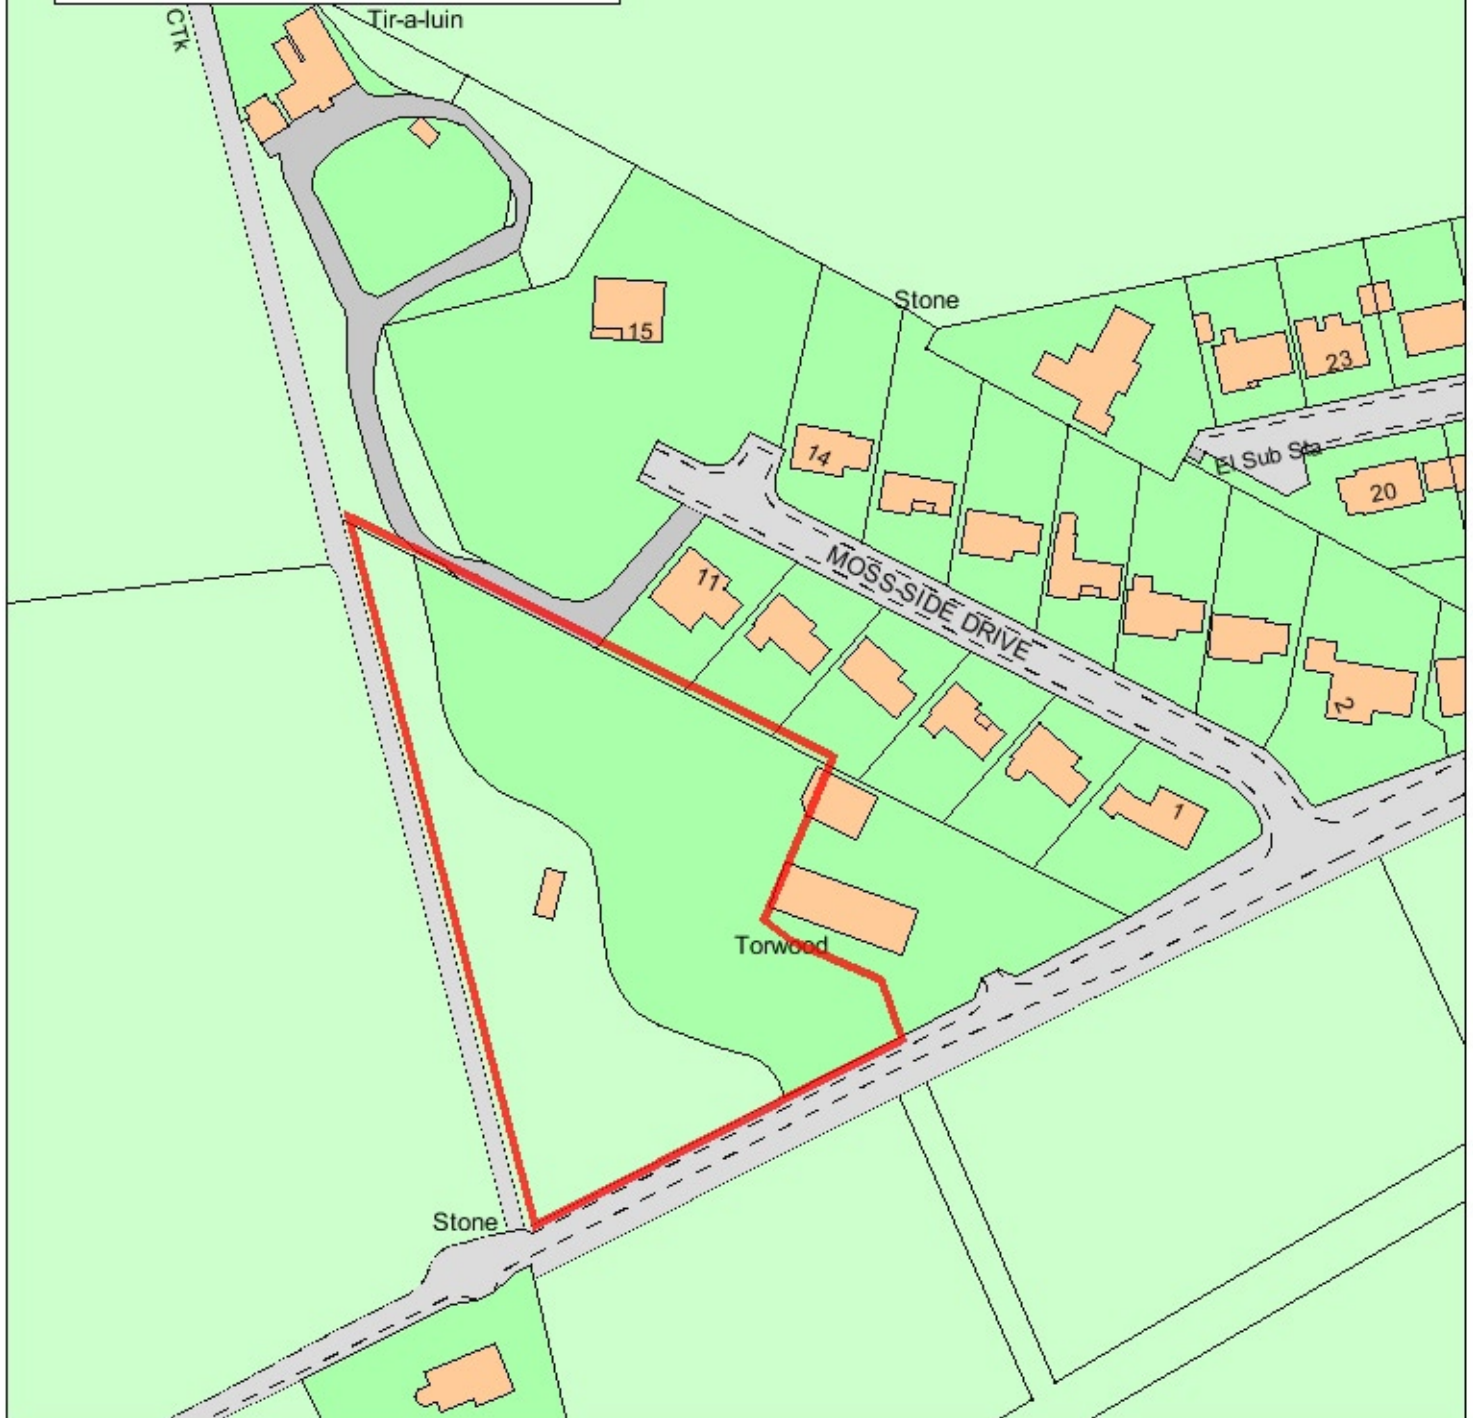

THE HIGHLAND COUNCIL
Planning & Development Service

TREE PRESERVATION ORDER No.HC39

Moss-side Road
Nairn

0 5 10 20 30 40 50 60 70 80 metres

Reproduced from the Ordnance Survey Mapping with the permission of the Controller of Her Majesty's Stationery Office. © Crown Copyright. Unauthorised reproduction infringes Crown Copyright and may lead to prosecution or civil proceedings. The Highland Council 100023369.