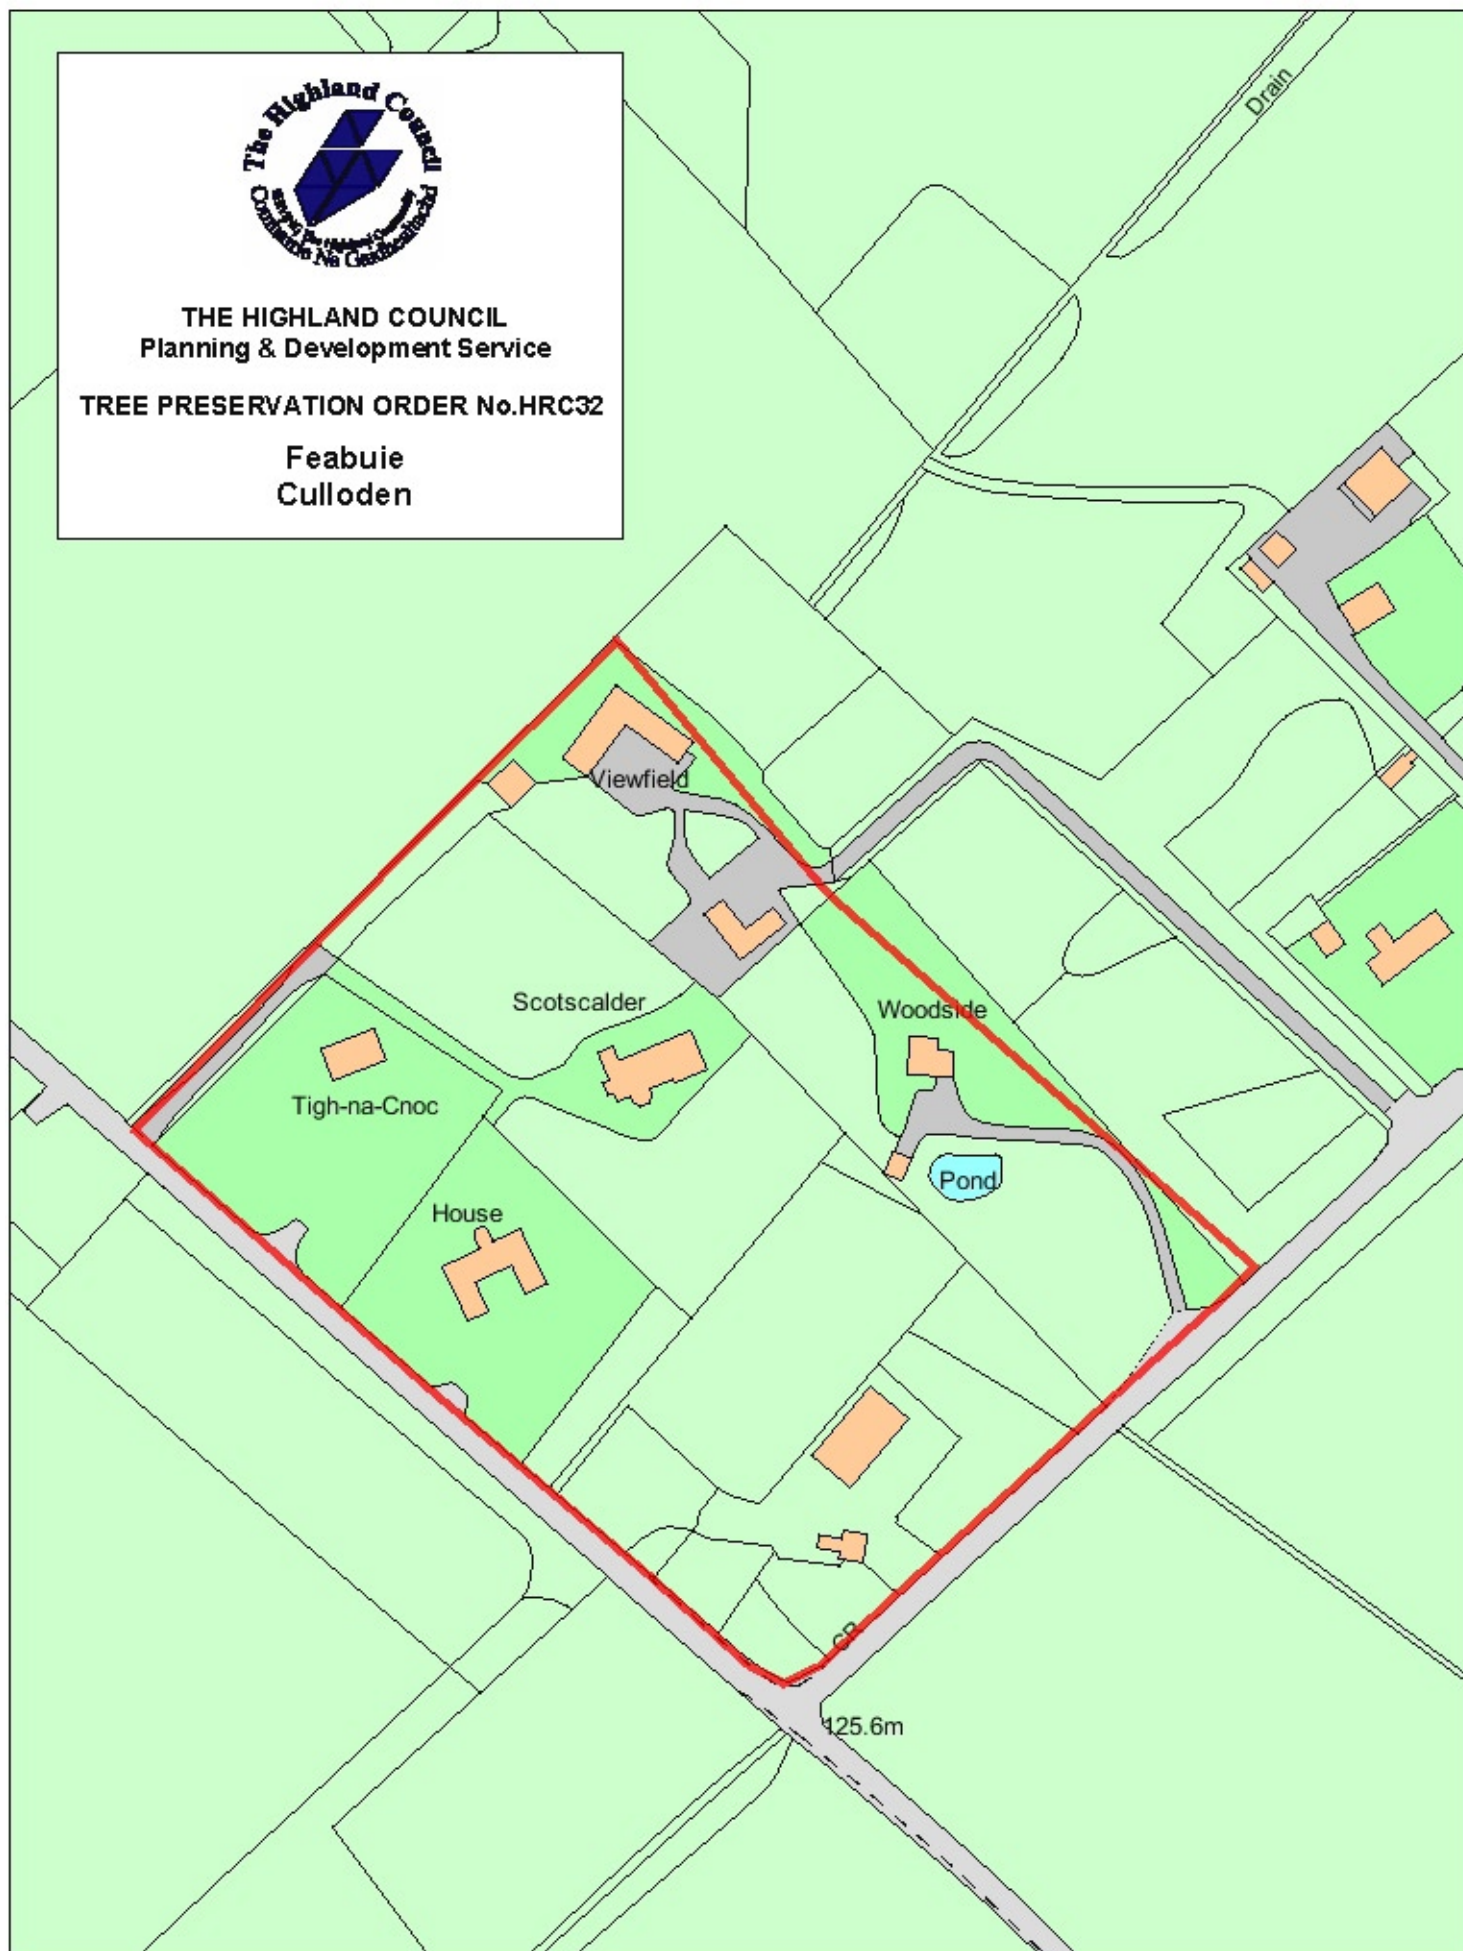

THE HIGHLAND COUNCIL
Planning & Development Service

TREE PRESERVATION ORDER No.HRC32

Feabuie
Culloden

0 5 10 20 30 40 50 60 70 80 90 100 metres

Reproduced from the Ordnance Survey Mapping with the permission of the Controller of Her Majesty's Stationery Office. © Crown Copyright. Unauthorised reproduction infringes Crown Copyright and may lead to prosecution or civil proceedings. The Highland Council 100023369.