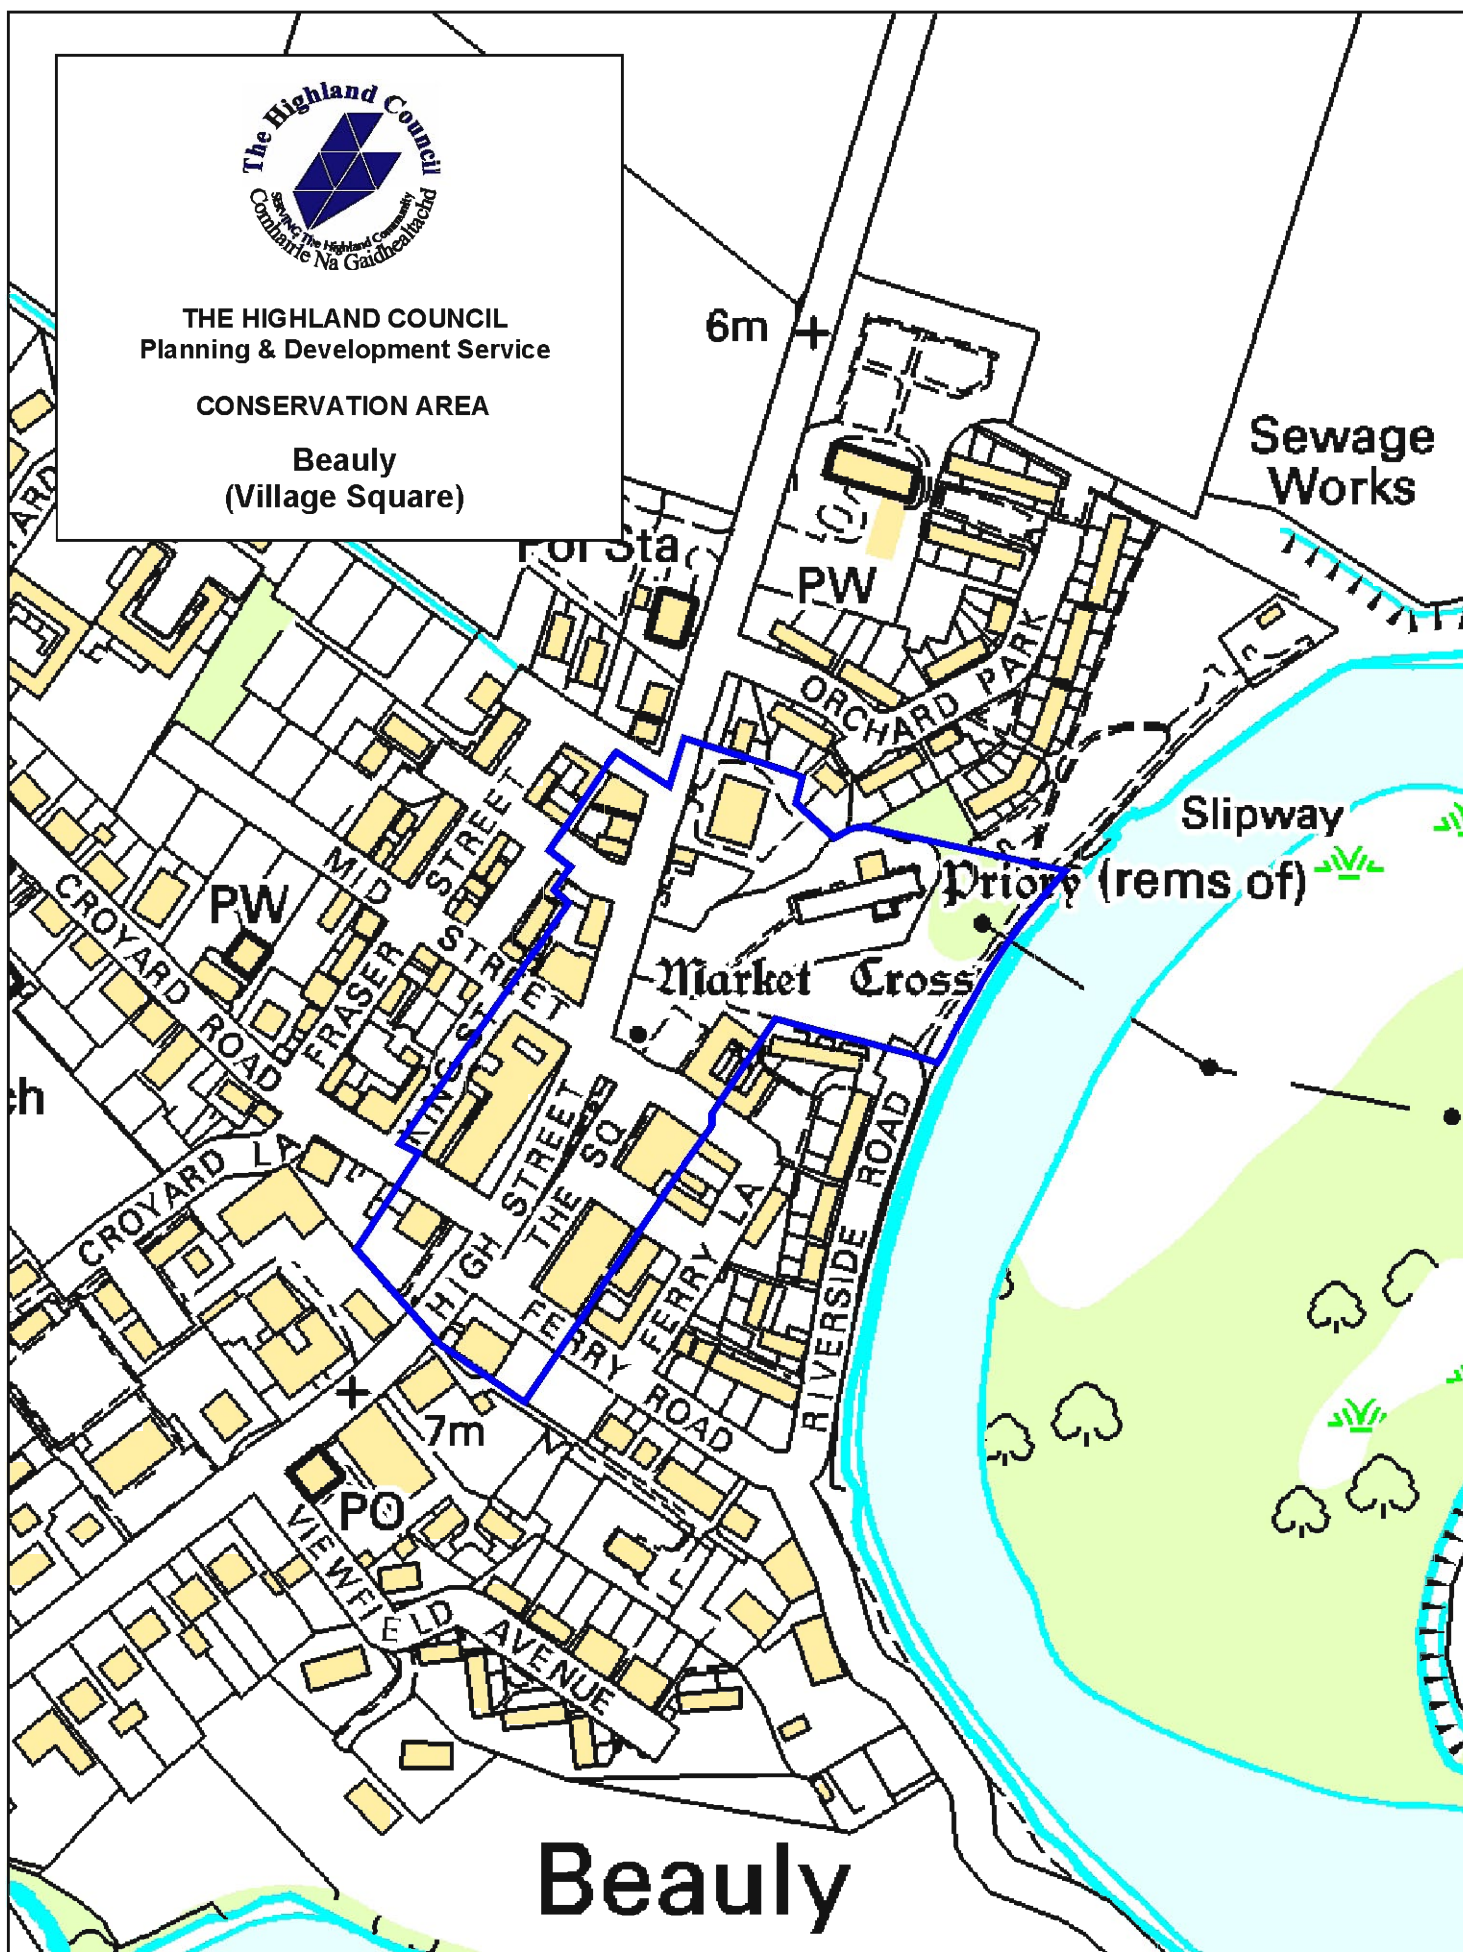

THE HIGHLAND COUNCIL
Planning & Development Service

CONSERVATION AREA

Beauly
(Village Square)

Beauly

0 12.5 25 50 75 100 125 metres

Reproduced from the Ordnance Survey Mapping with the permission of the Controller of Her Majesty's Stationery Office. © Crown Copyright. Unauthorised reproduction infringes Crown Copyright and may lead to prosecution or civil proceedings. The Highland Council 100023369.