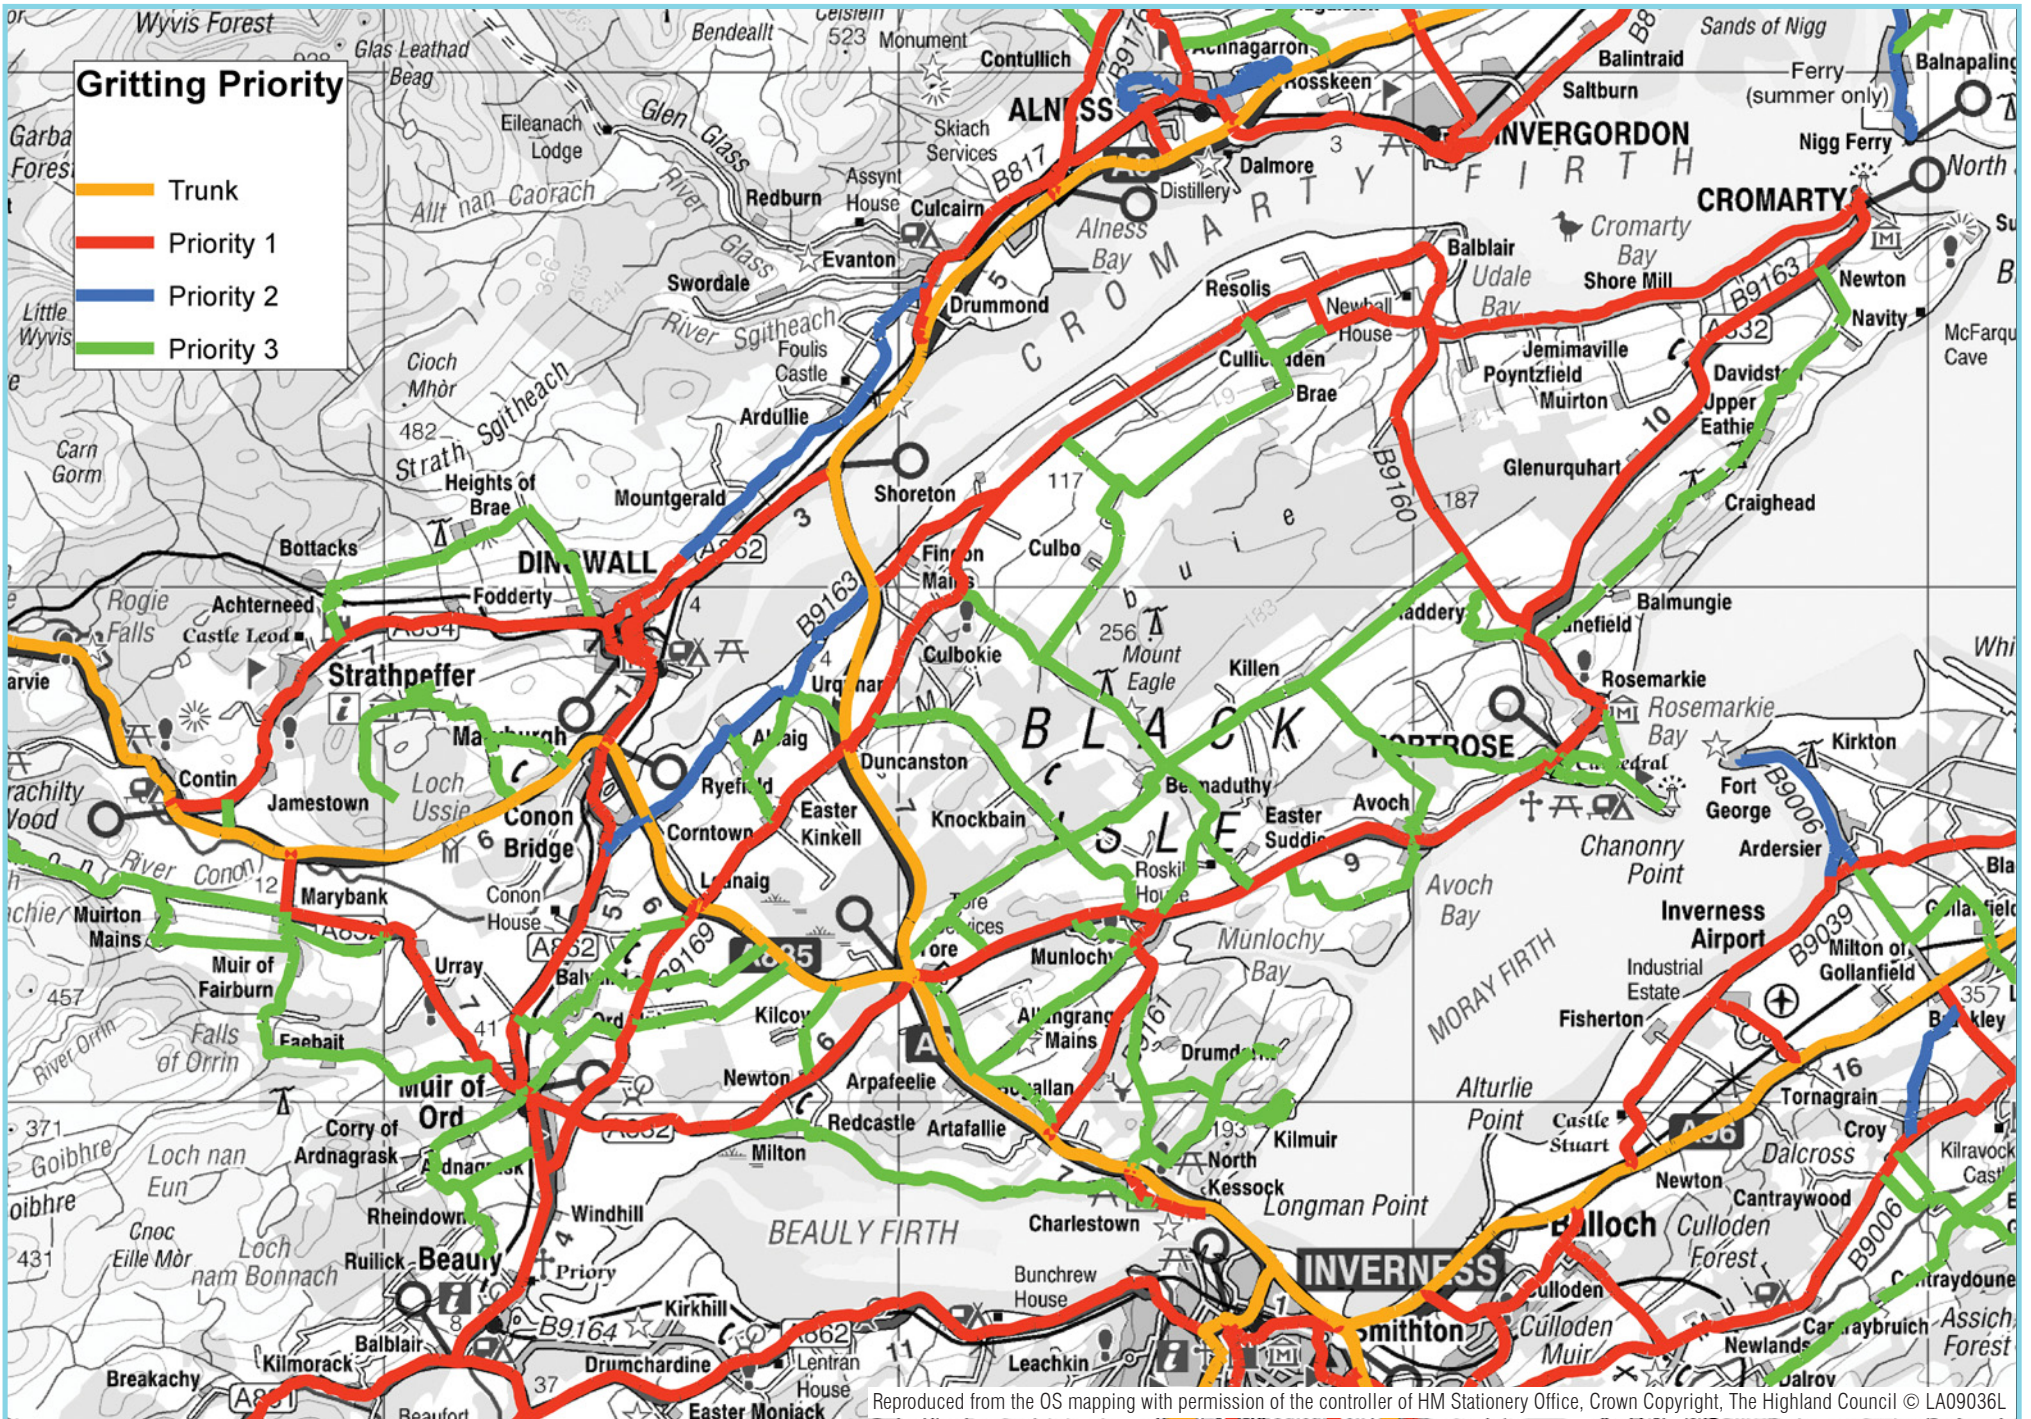

WESTER ROSS AREA MAP

Reproduced from the OS mapping with permission of the controller of HM Stationery Office, Crown Copyright, The Highland Council © LA09036L

BLACK ISLE AREA MAP

Reproduced from the OS mapping with permission of the controller of HM Stationery Office, Crown Copyright, The Highland Council © LA09036L