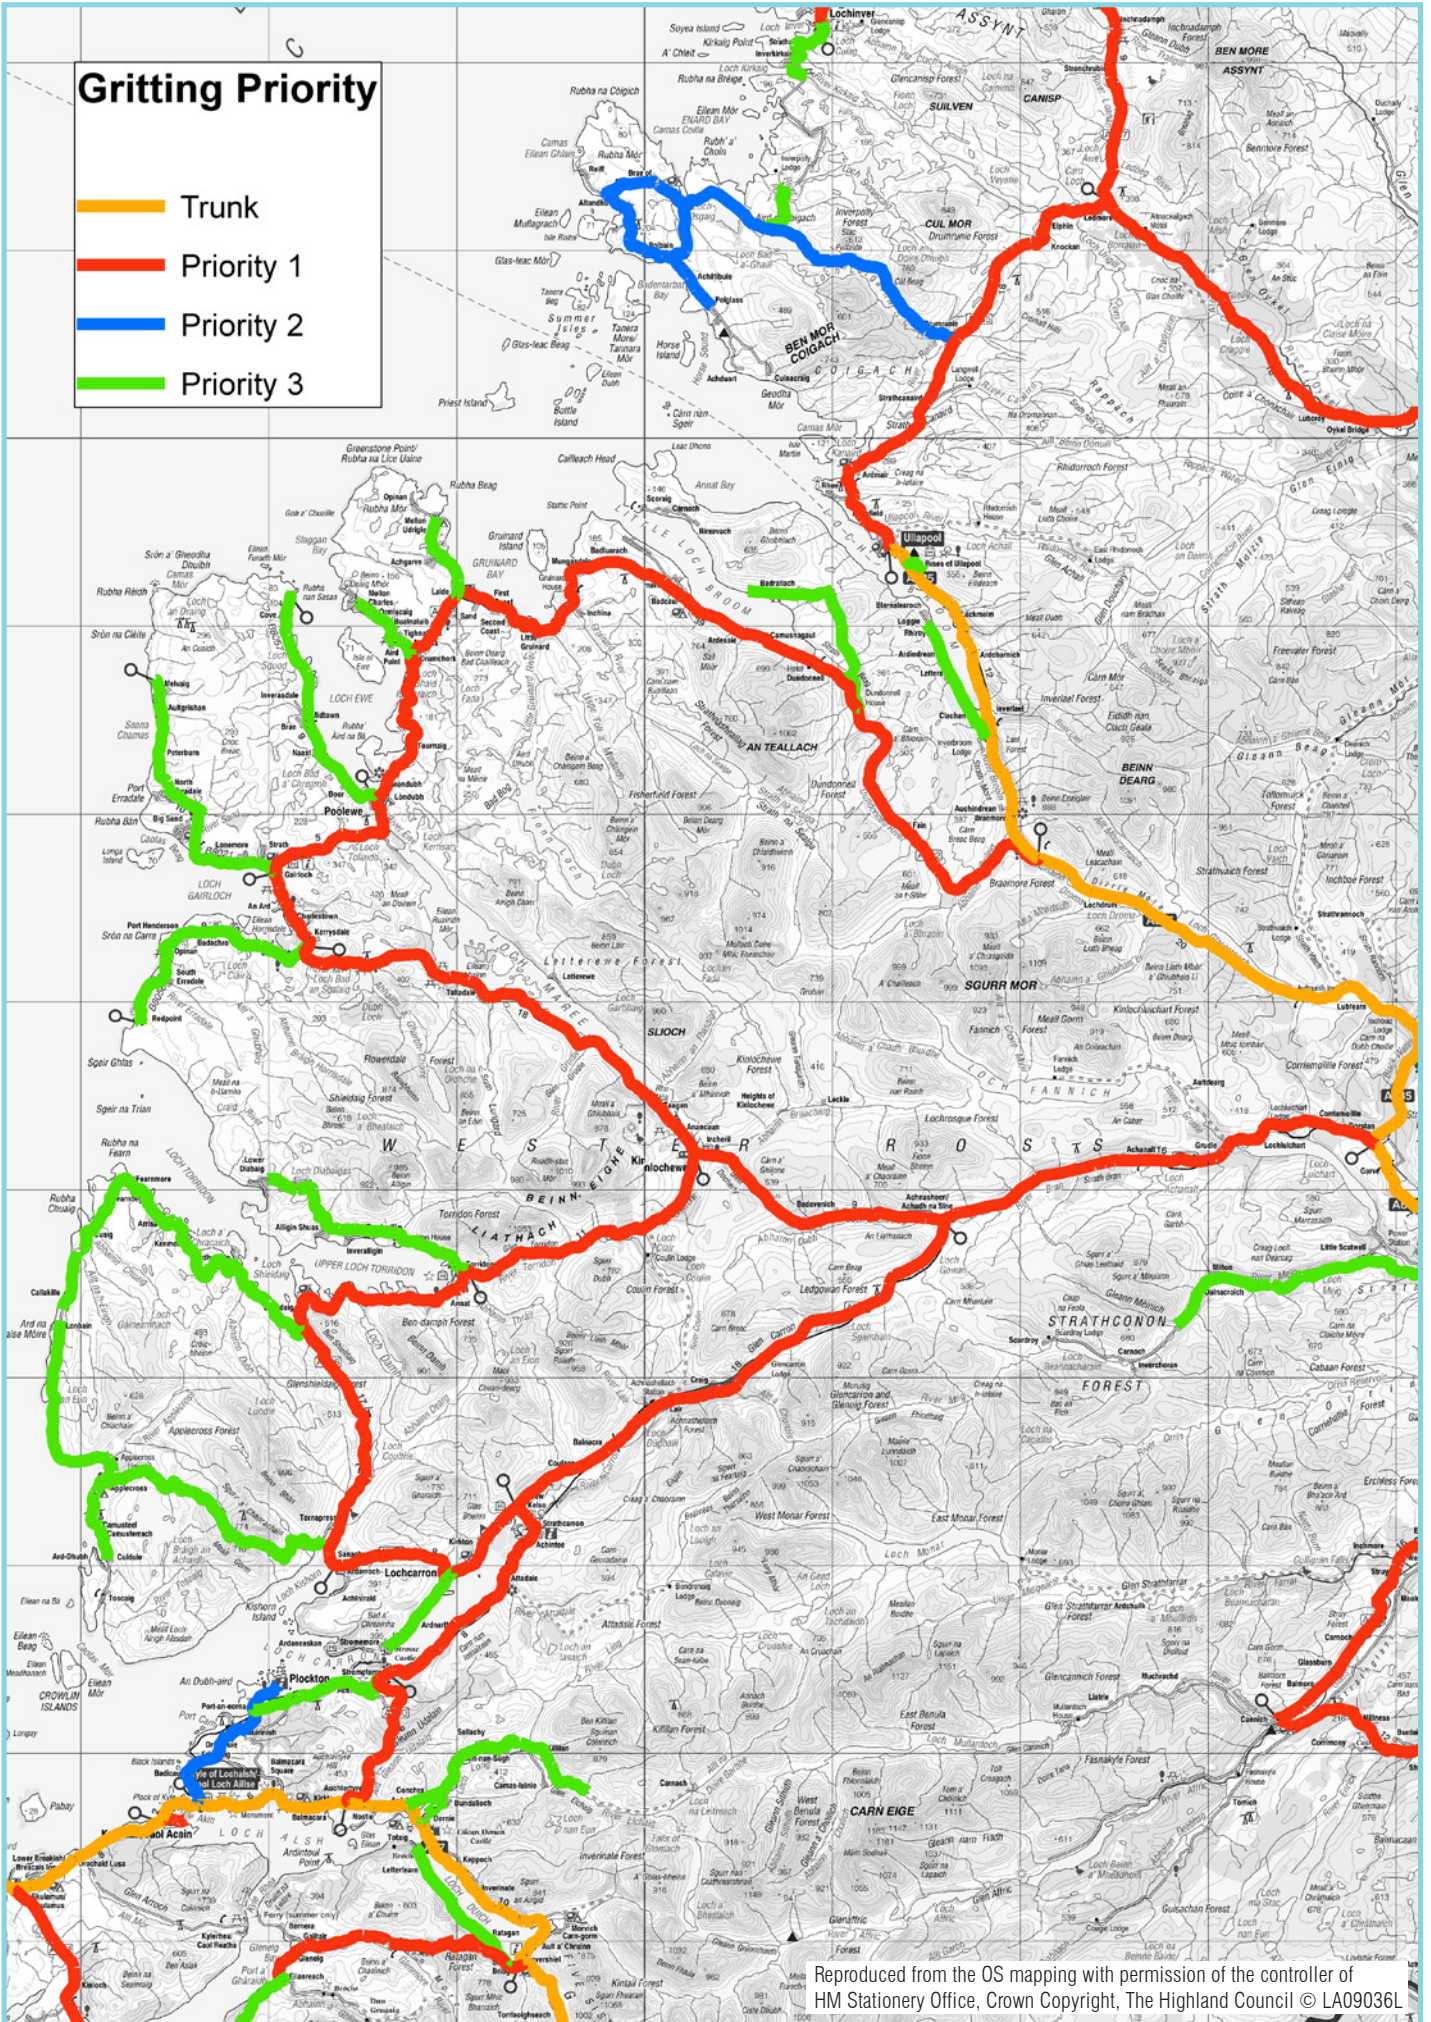

WESTER ROSS AREA MAP

Reproduced from the OS mapping with permission of the controller of HM Stationery Office, Crown Copyright, The Highland Council © LA09036L

BLACK ISLE AREA MAP

Reproduced from the OS mapping with permission of the controller of HM Stationery Office, Crown Copyright, The Highland Council © LA09036L