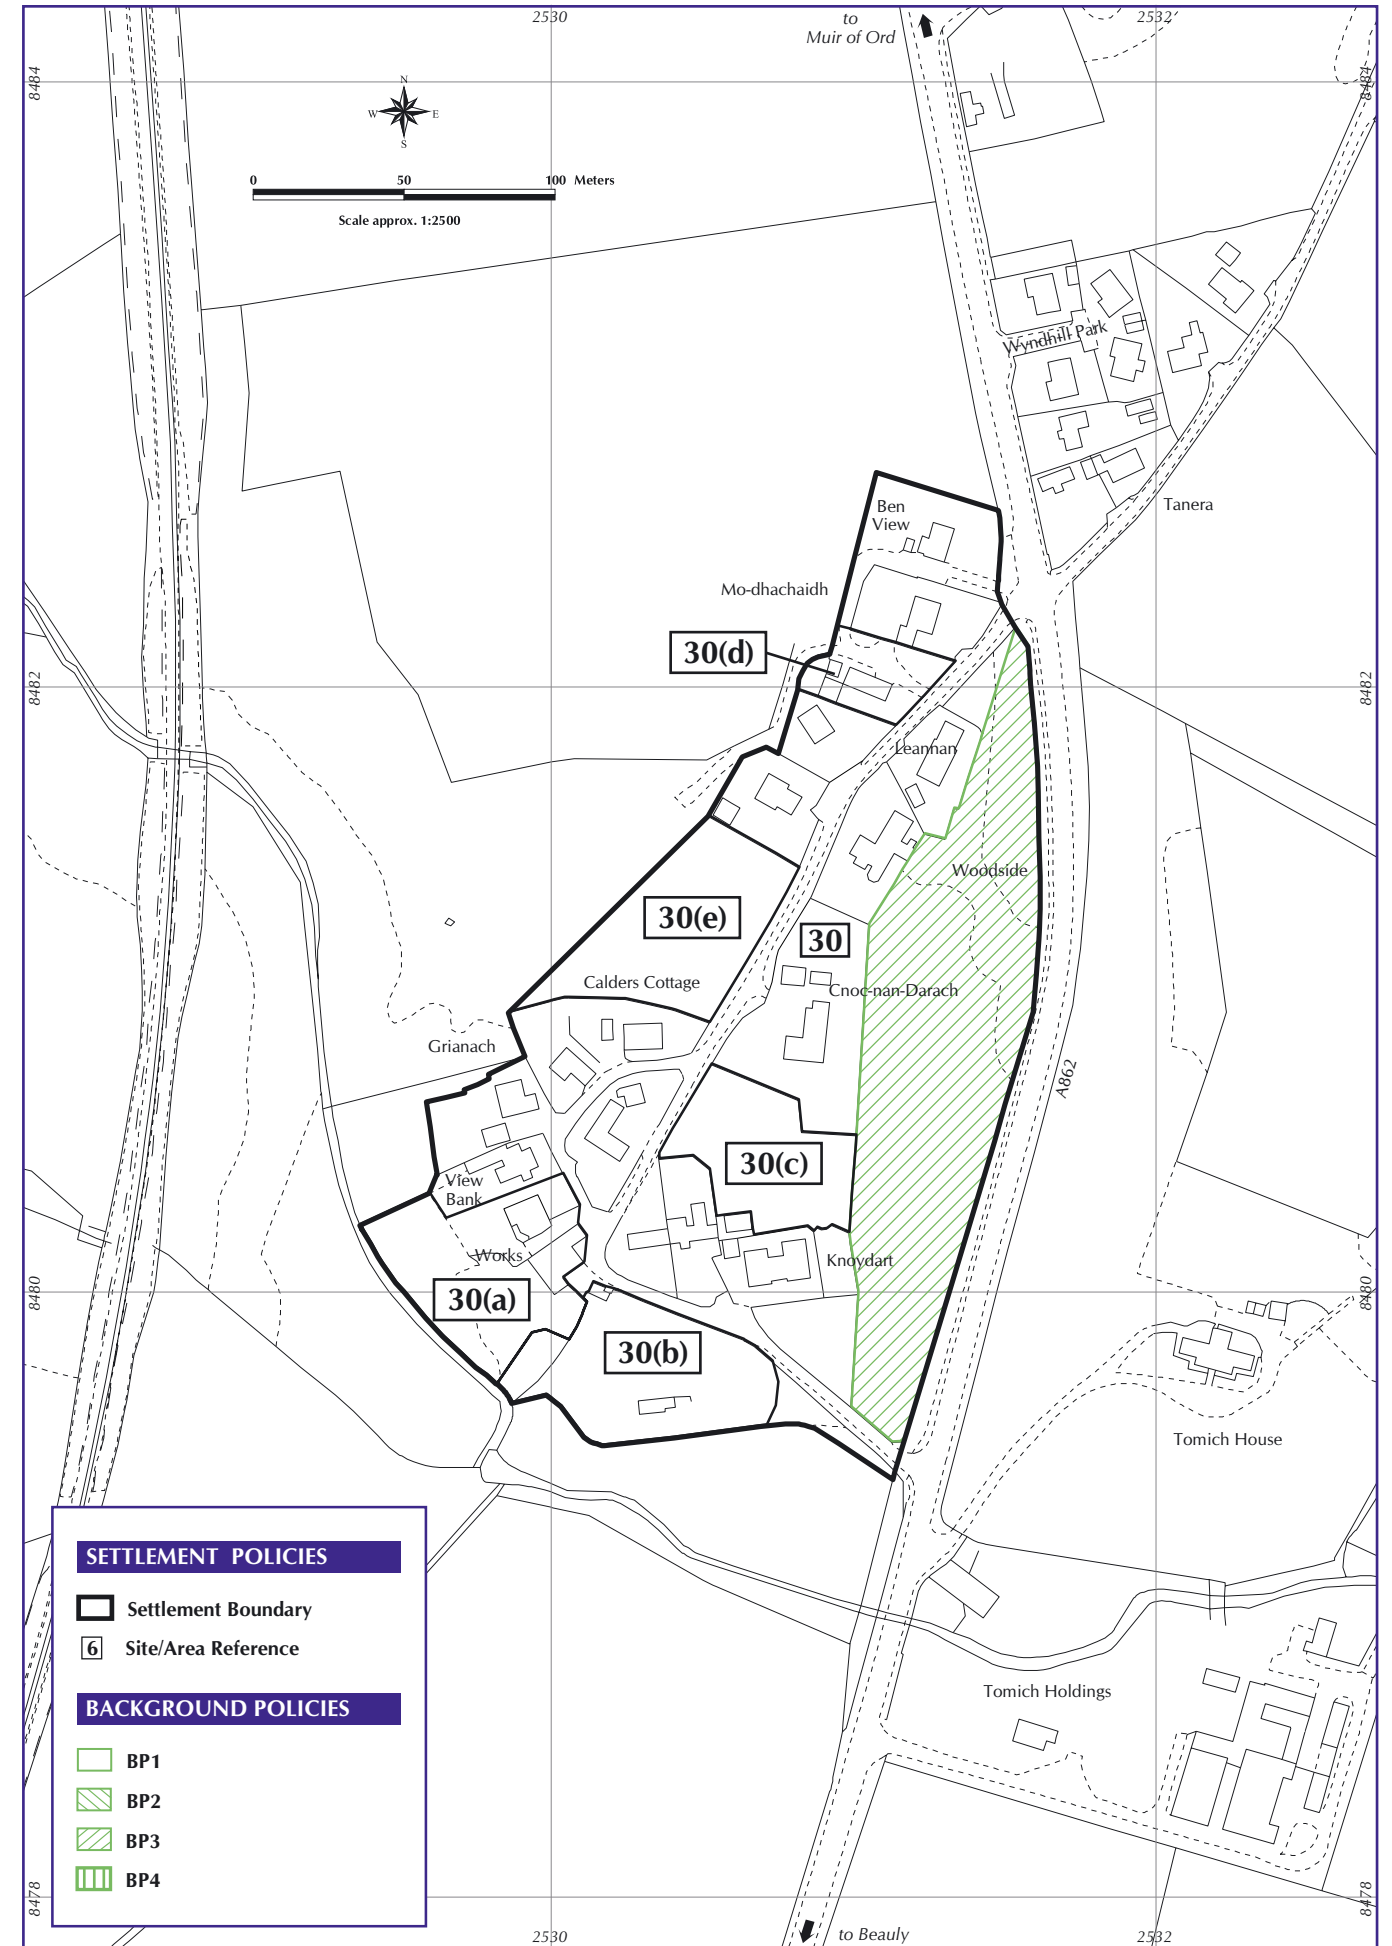

# ROSEHAUGH ESTATE

# WINDHILL

©Crown Copyright. The Highland Council 100023369.  
 All OS base maps are the most up-to-date available to The Highland Council at the time of the production of this Local Plan.