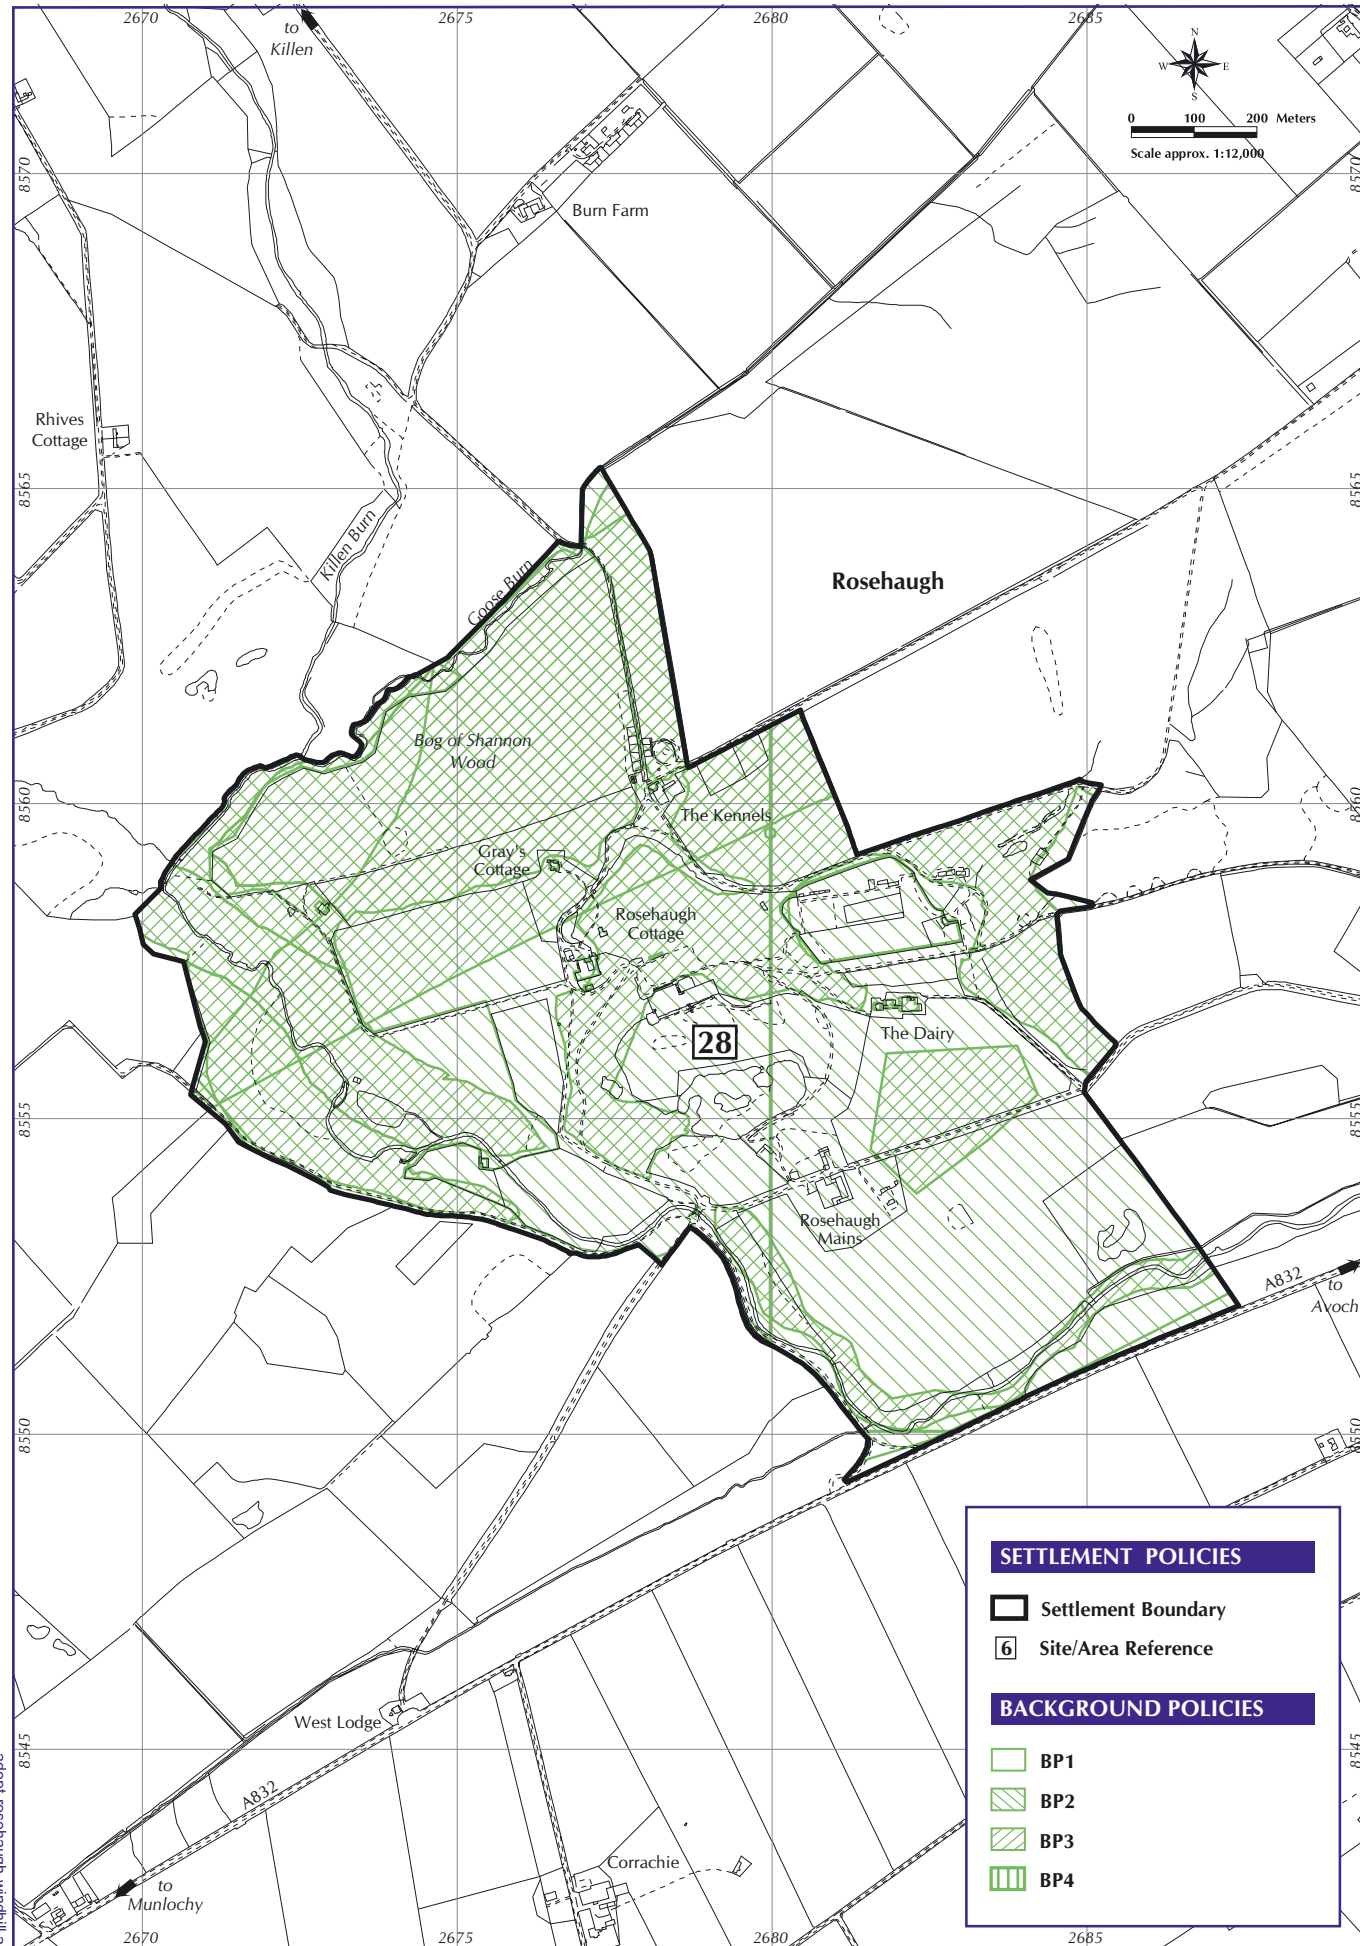

# ROSEHAUGH ESTATE

# WINDHILL

©Crown Copyright. The Highland Council 100023369.  
 All OS base maps are the most up-to-date available to The Highland Council at the time of the production of this Local Plan.