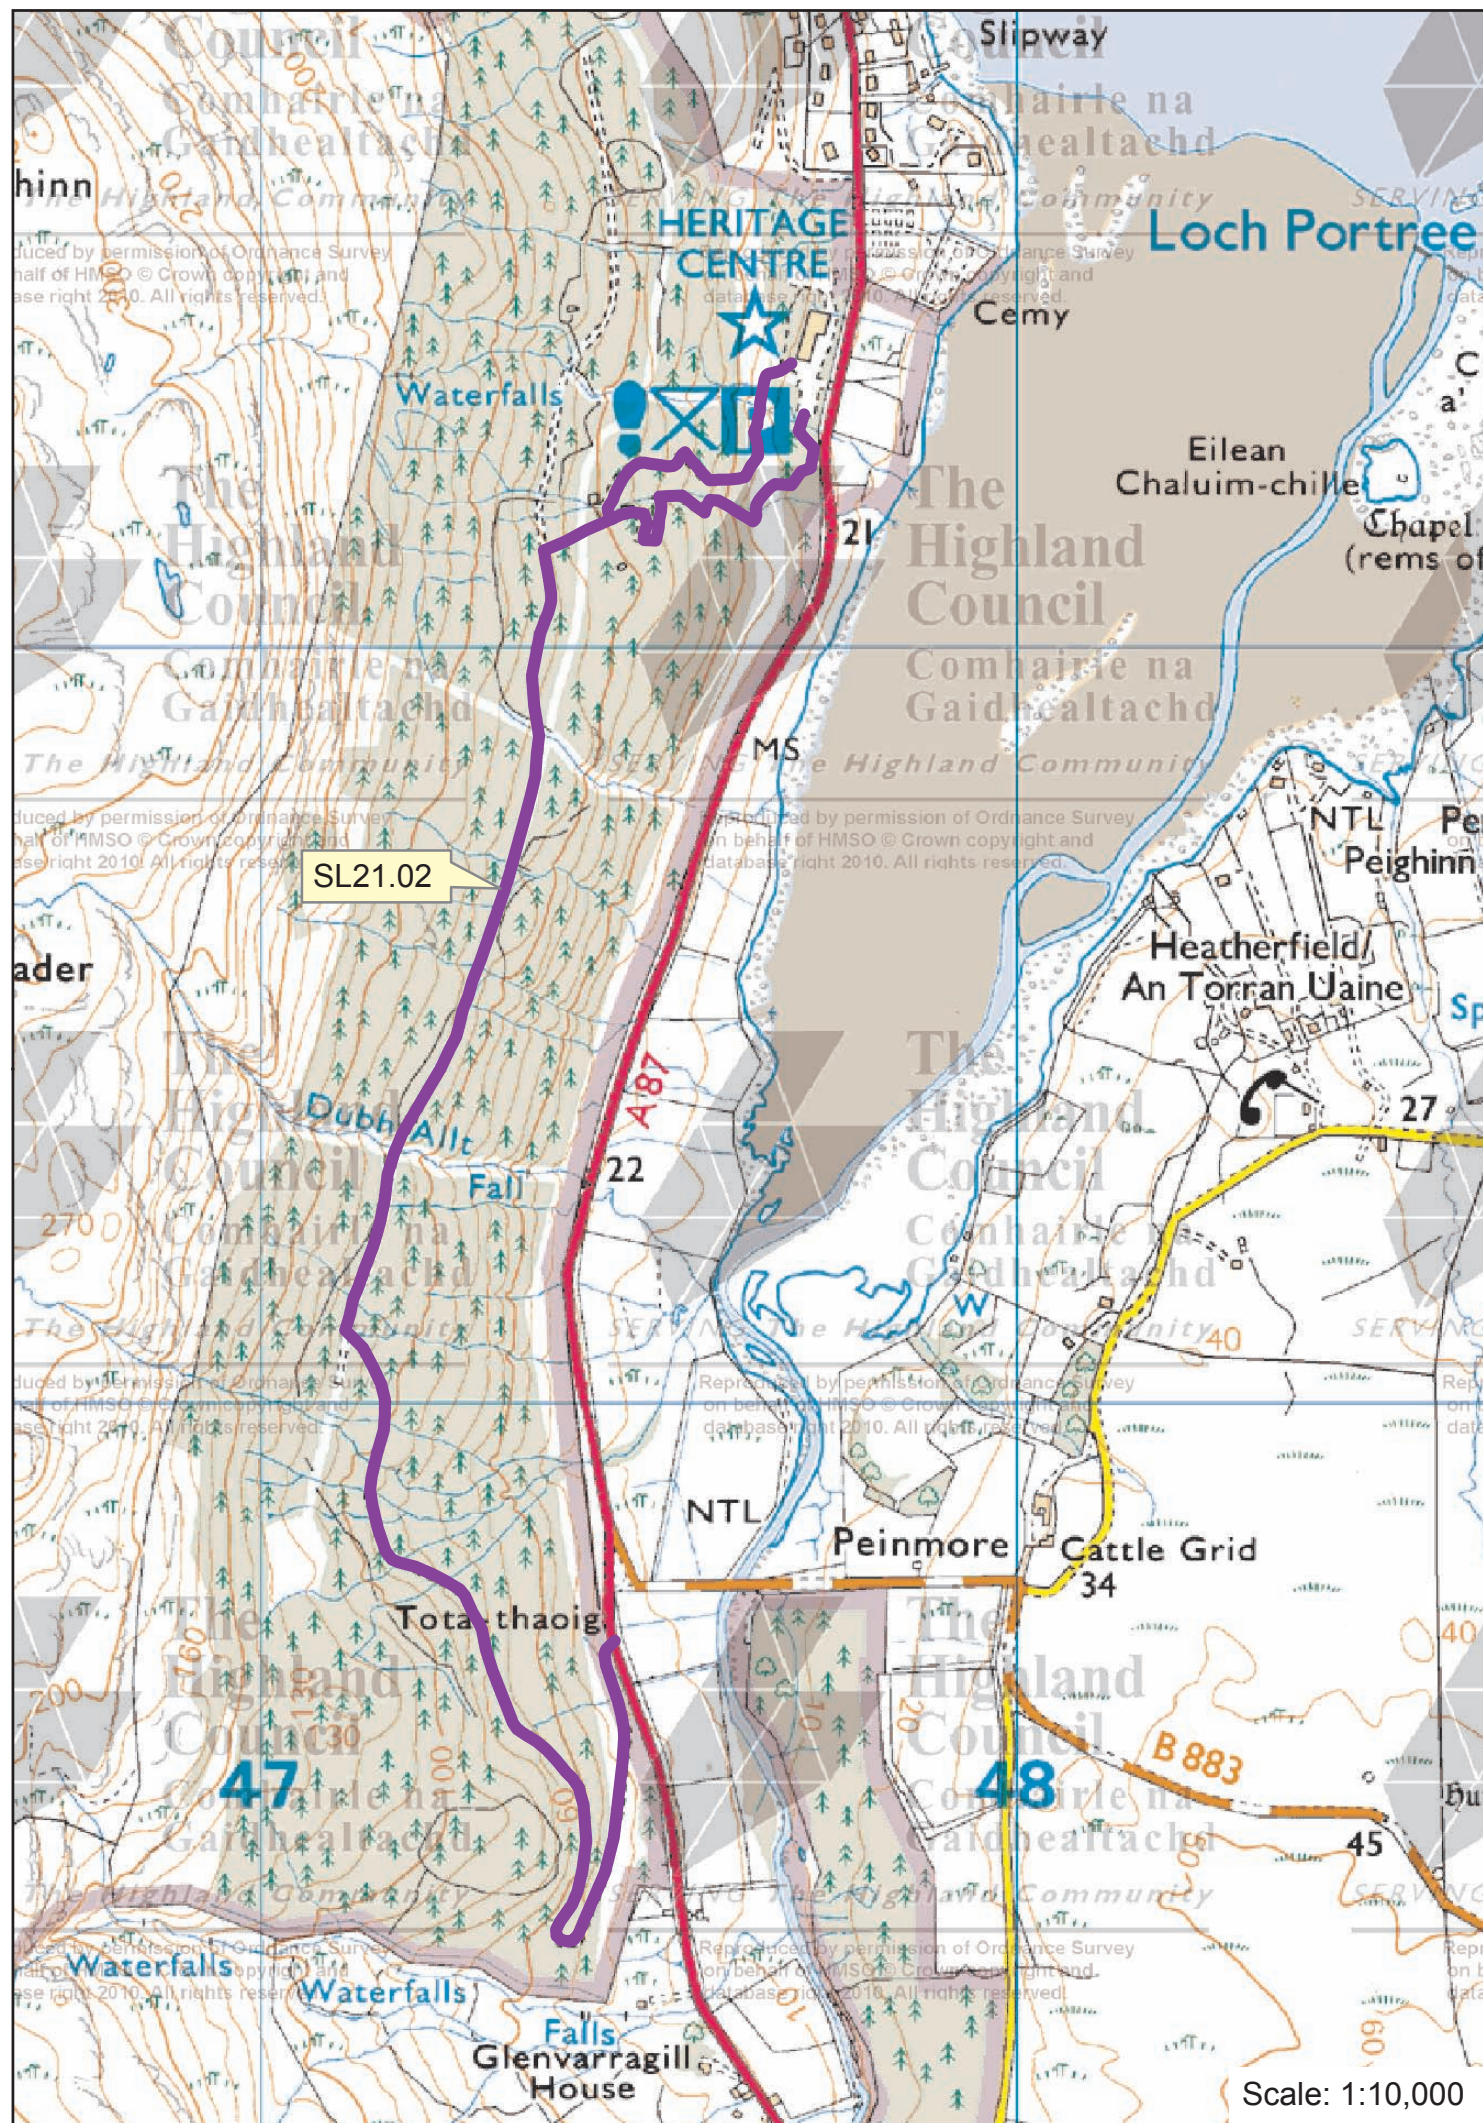

Map: 11a-b Portree Forest & North Raasay
Skye and Lochalsh Core Paths Plan

Path No.	Path Name/Route	Path Type	Length (kms)
SL21.02	Portree Forest	track	3.5
SL22.10	Brochel to Screapadal	track	2.0
SL22.11	Torran to Eilean Fladday circular	track/grass/stone	4.5

**Map: 11a-b
Portree Forest,
& North Raasay**

**Skye & Lochalsh
Core Paths Plan**

— Core paths

Scale: 1:22,000