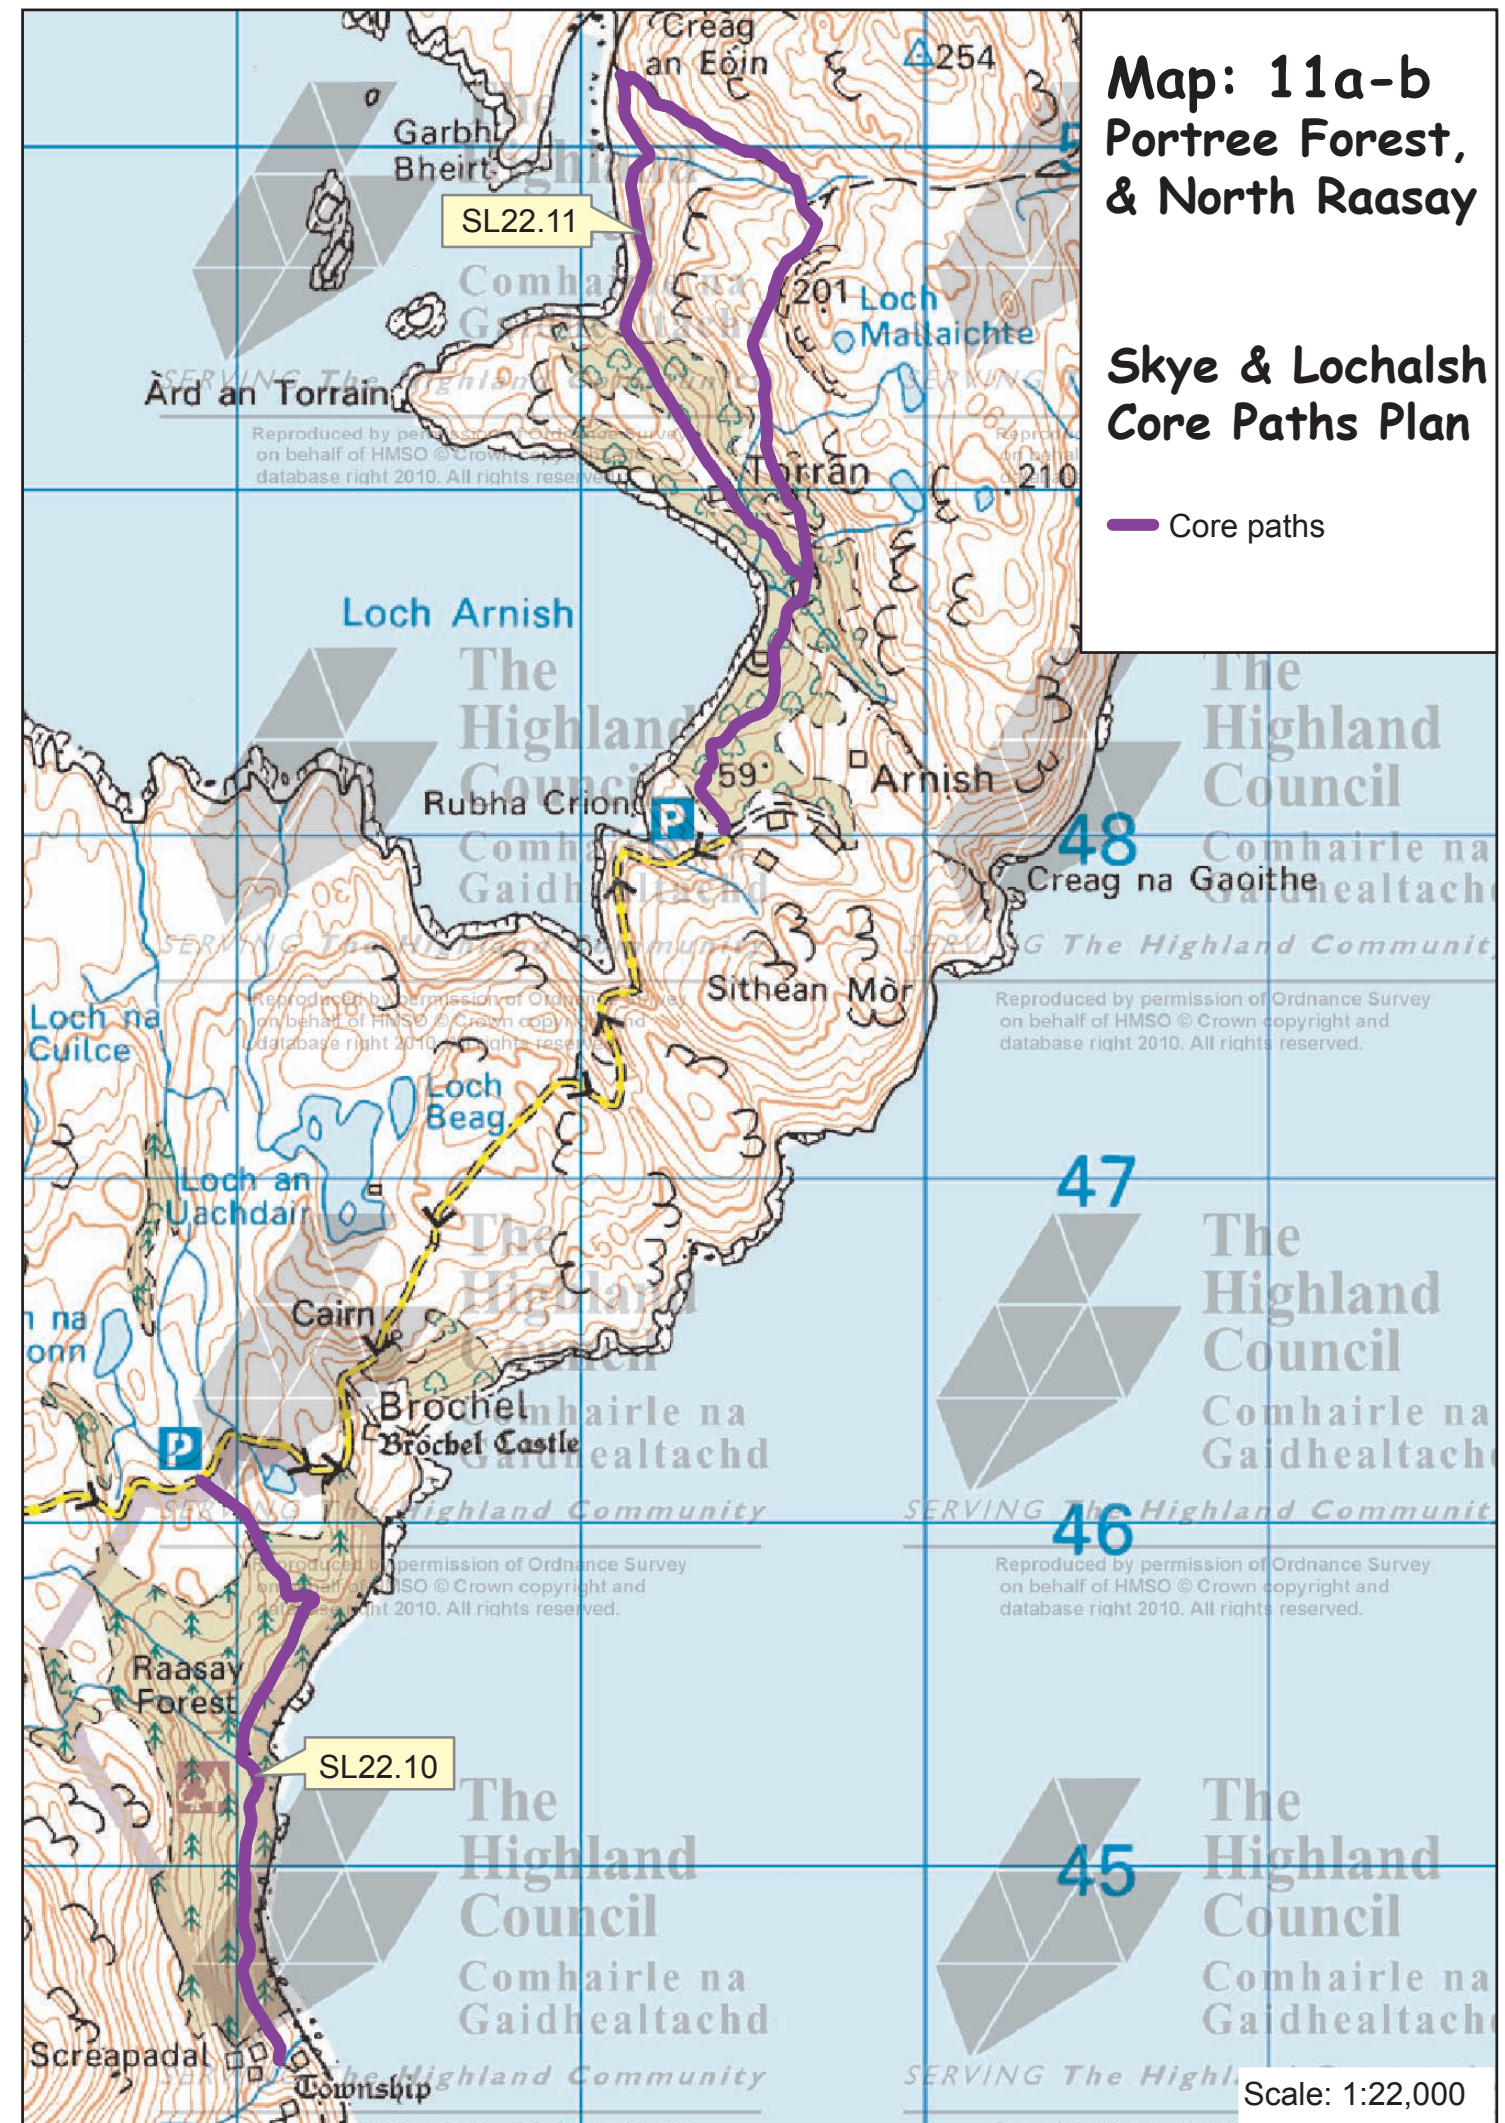

Map: 11a-b Portree Forest & North Raasay
Skye and Lochalsh Core Paths Plan

Path No.	Path Name/Route	Path Type	Length (kms)
SL21.02	Portree Forest	track	3.5
SL22.10	Brochel to Screapadal	track	2.0
SL22.11	Torran to Eilean Fladday circular	track/grass/stone	4.5

**Map: 11a-b
Portree Forest,
& North Raasay**

**Skye & Lochalsh
Core Paths Plan**

— Core paths

Scale: 1:22,000