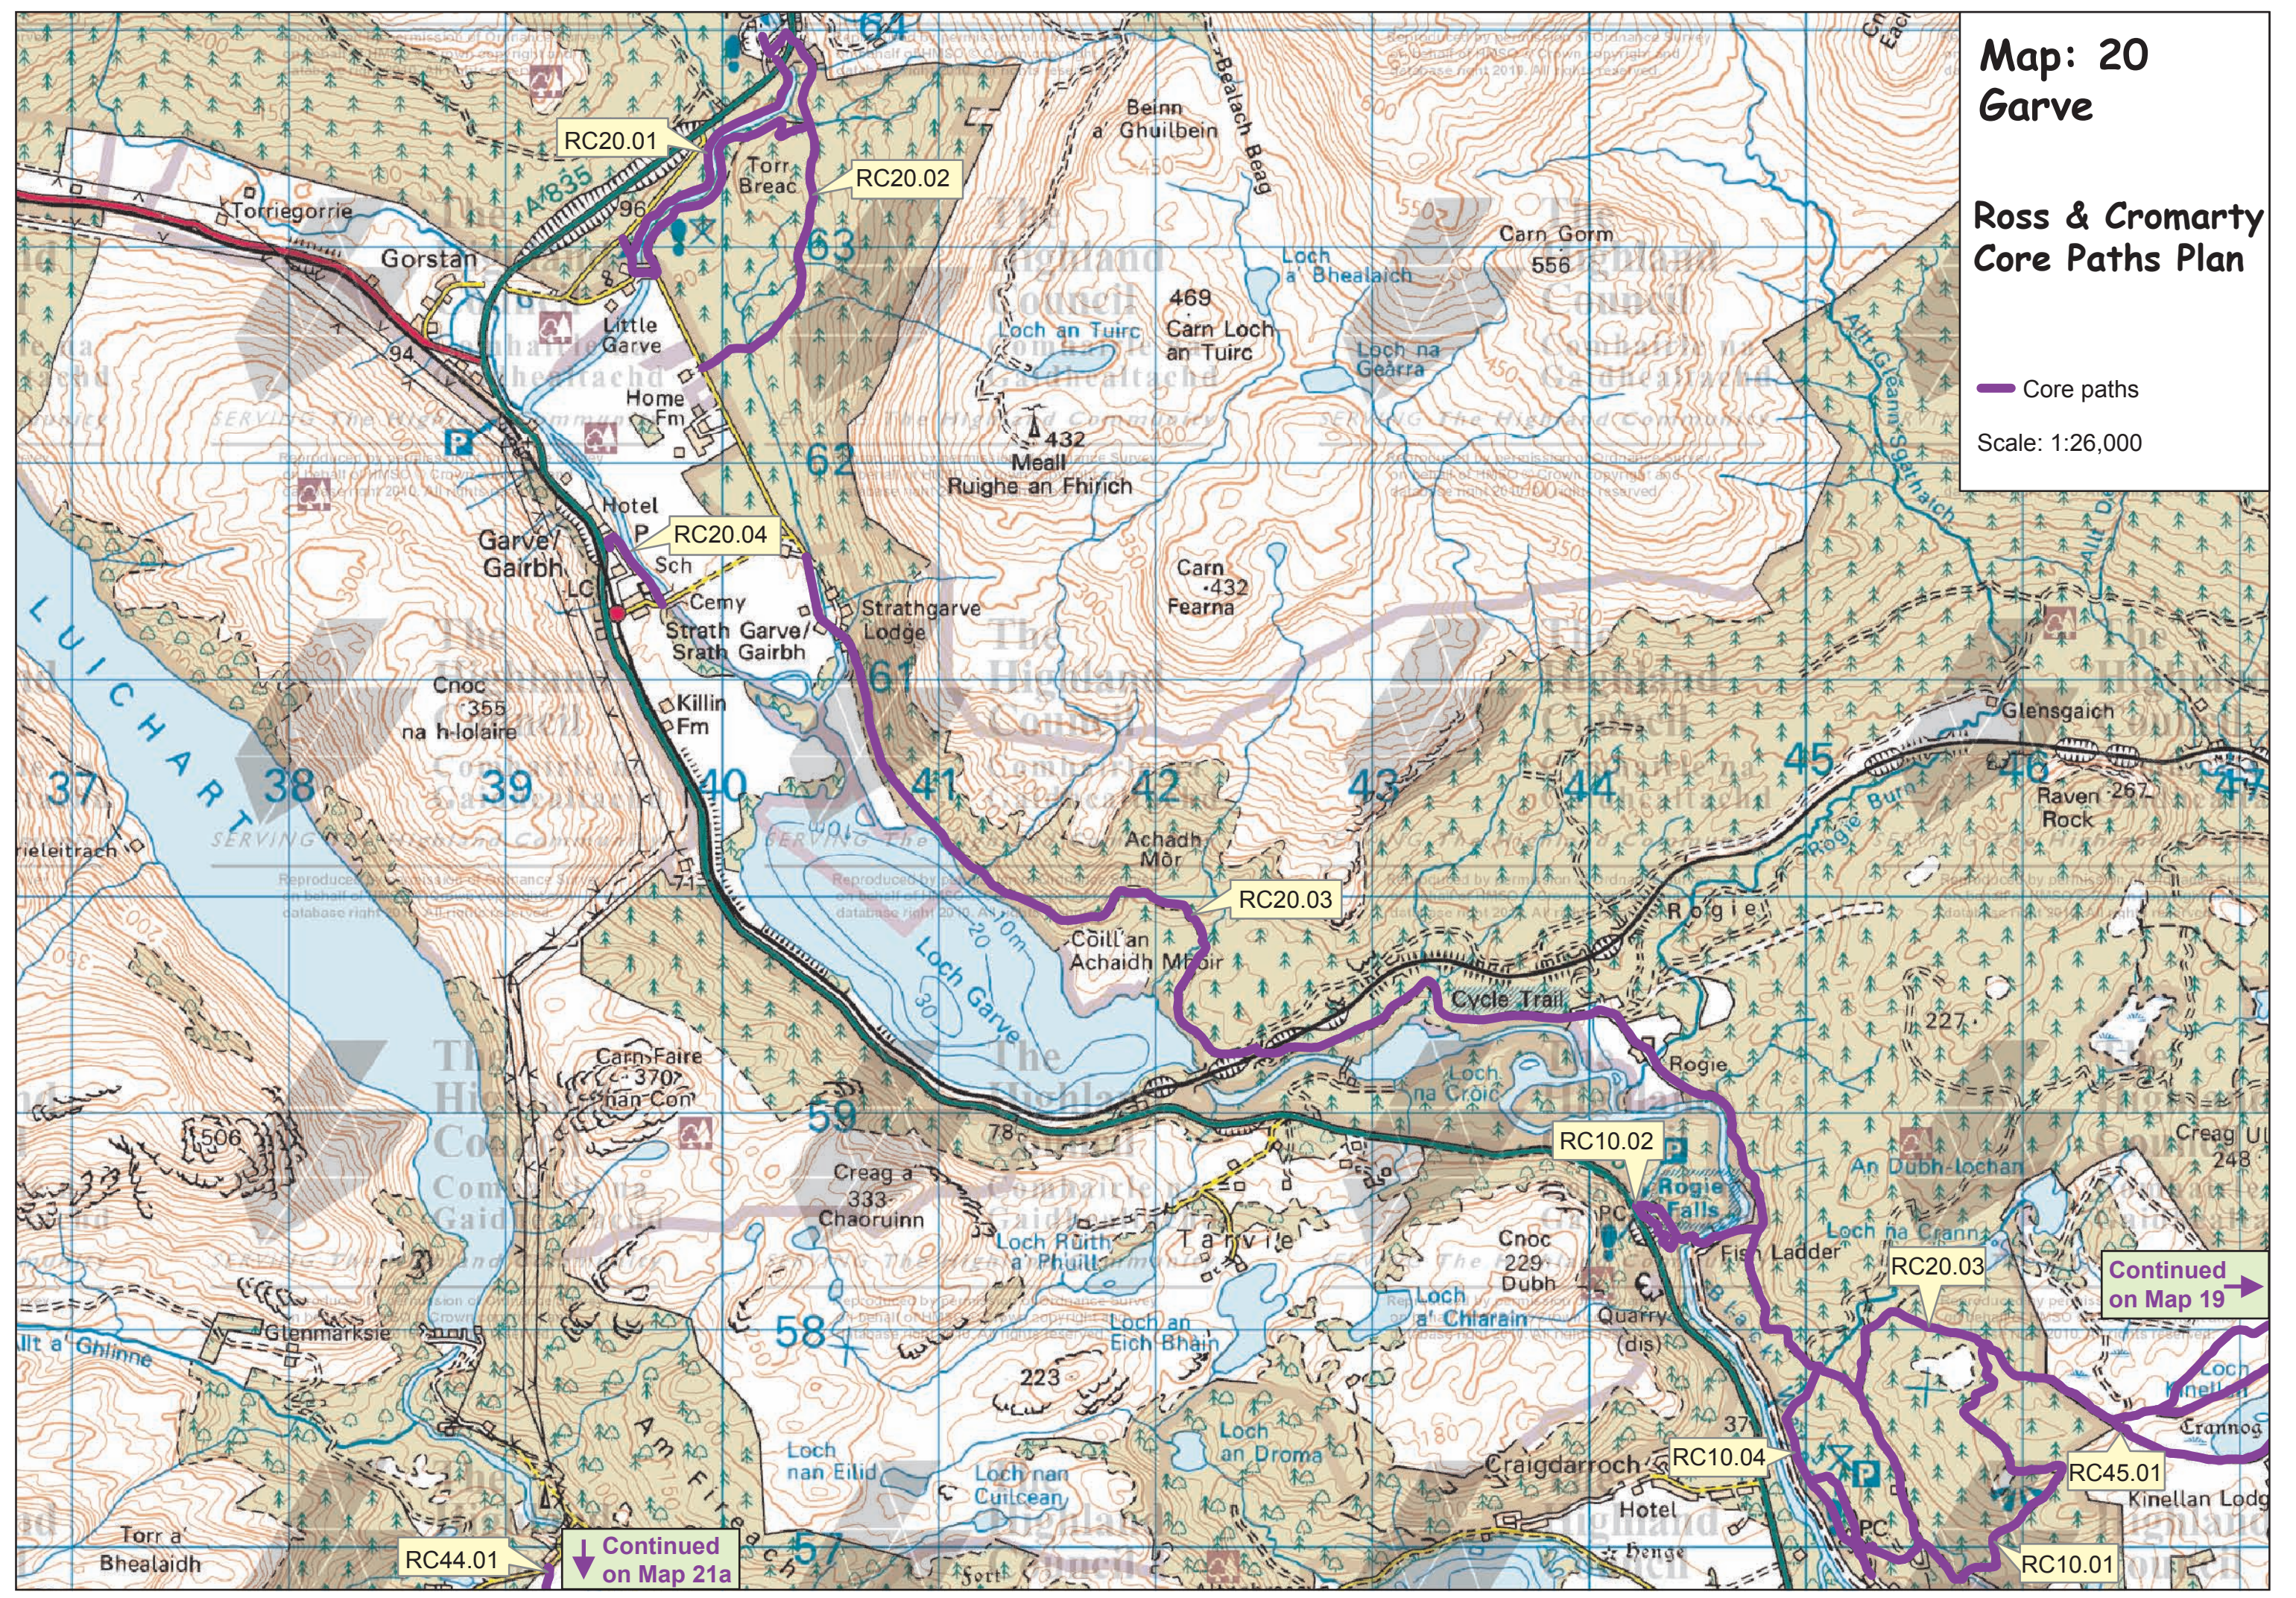

Map: 20 Garve

Ross and Cromarty Core Paths Plan

Path No.	Path Name/Route	Path Type	Length (kms)
RC10.01	View Rock	constructed path	2.4
RC10.02	Rogie Falls	constructed path	1.0
RC10.04	Torrachilty woods	constructed path	2.4
RC20.01	Silverbridge circuit	constructed path/earth	3.6
RC20.02	Tor Breac	forest track	1.4
RC20.03	Kinellan to Strathgarve	constructed path/forest track	9.7
RC20.04	Village river path	constructed path (stone)	0.5
RC44.01	Scatwell circular	estate road	1.4
RC45.01	Loch Kinellan circuit	farm track	3.5

Map: 20 Garve

Ross & Cromarty Core Paths Plan

Core paths

Scale: 1:26,000

Continued on Map 19 →

Continued on Map 21a ↓