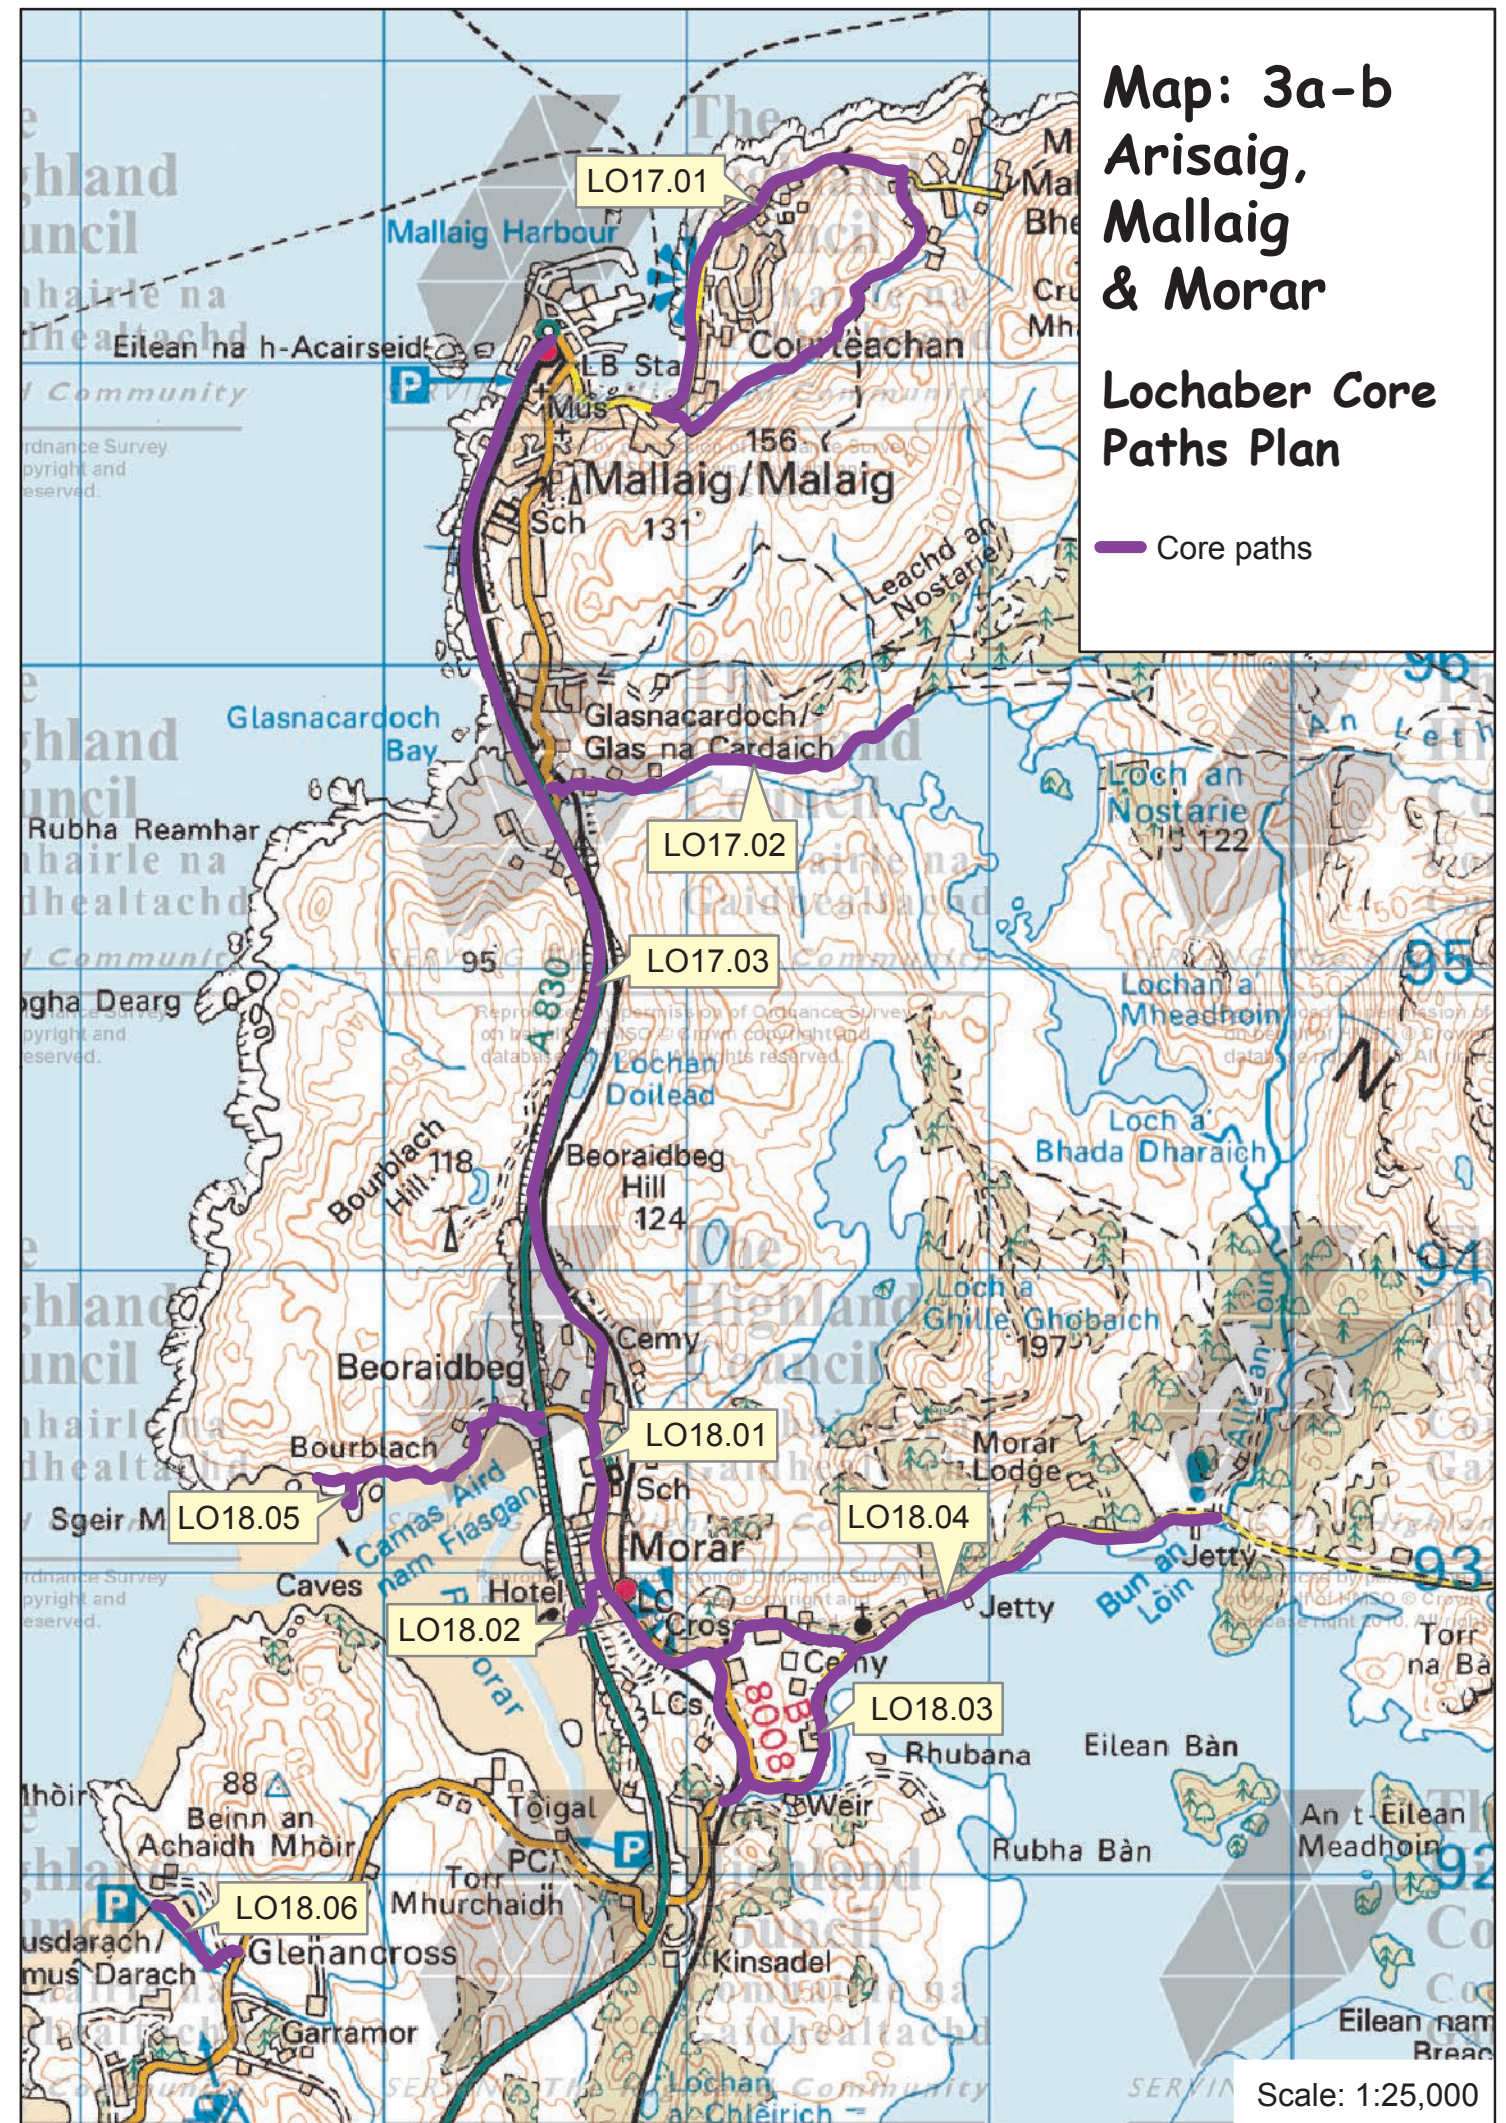

Map: 3a-b Arisaig, Mallaig & Morar

Lochaber Core Paths Plan

Path No.	Path Name/Route	Path Type	Length (kms)
LO04.01	Hotel - Cemetery – St Muelrubha's Circuit	minor roads/track	1.2
LO04.02	Glen Circuit from Visitor Centre	track/minor road	3.7
LO04.03	Station to Pier	minor road	1.1
LO04.04	Gortnachullish to Arisaig on minor road	minor road	2.7
LO17.01	Mallaig Circular	track/minor road	2.8
LO17.02	Glasnacardoch to Loch an Nostarie	constructed path with dust surface/minor road	1.3
LO17.03	Mallaig to Morar cycle track/walkway	tar track/minor road	3.8
LO18.01	B8008 through Morar Village	minor road	1.6
LO18.02	Village Centre to Beach	track/timber and stone steps	0.2
LO18.03	Morar to St Cumins to Rhubana View to B8008	minor road	1.3
LO18.04	St Cumins to Allt an Loin	minor road	1.3
LO18.05	Bourblaich Beach	track/trampled ground	1.1
LO18.06	Camusdarroch Beach	trampled ground/timber bridge	0.4

**Map: 3a-b
Arisaig,
Mallaig
& Morar**

**Lochaber Core
Paths Plan**

— Core paths