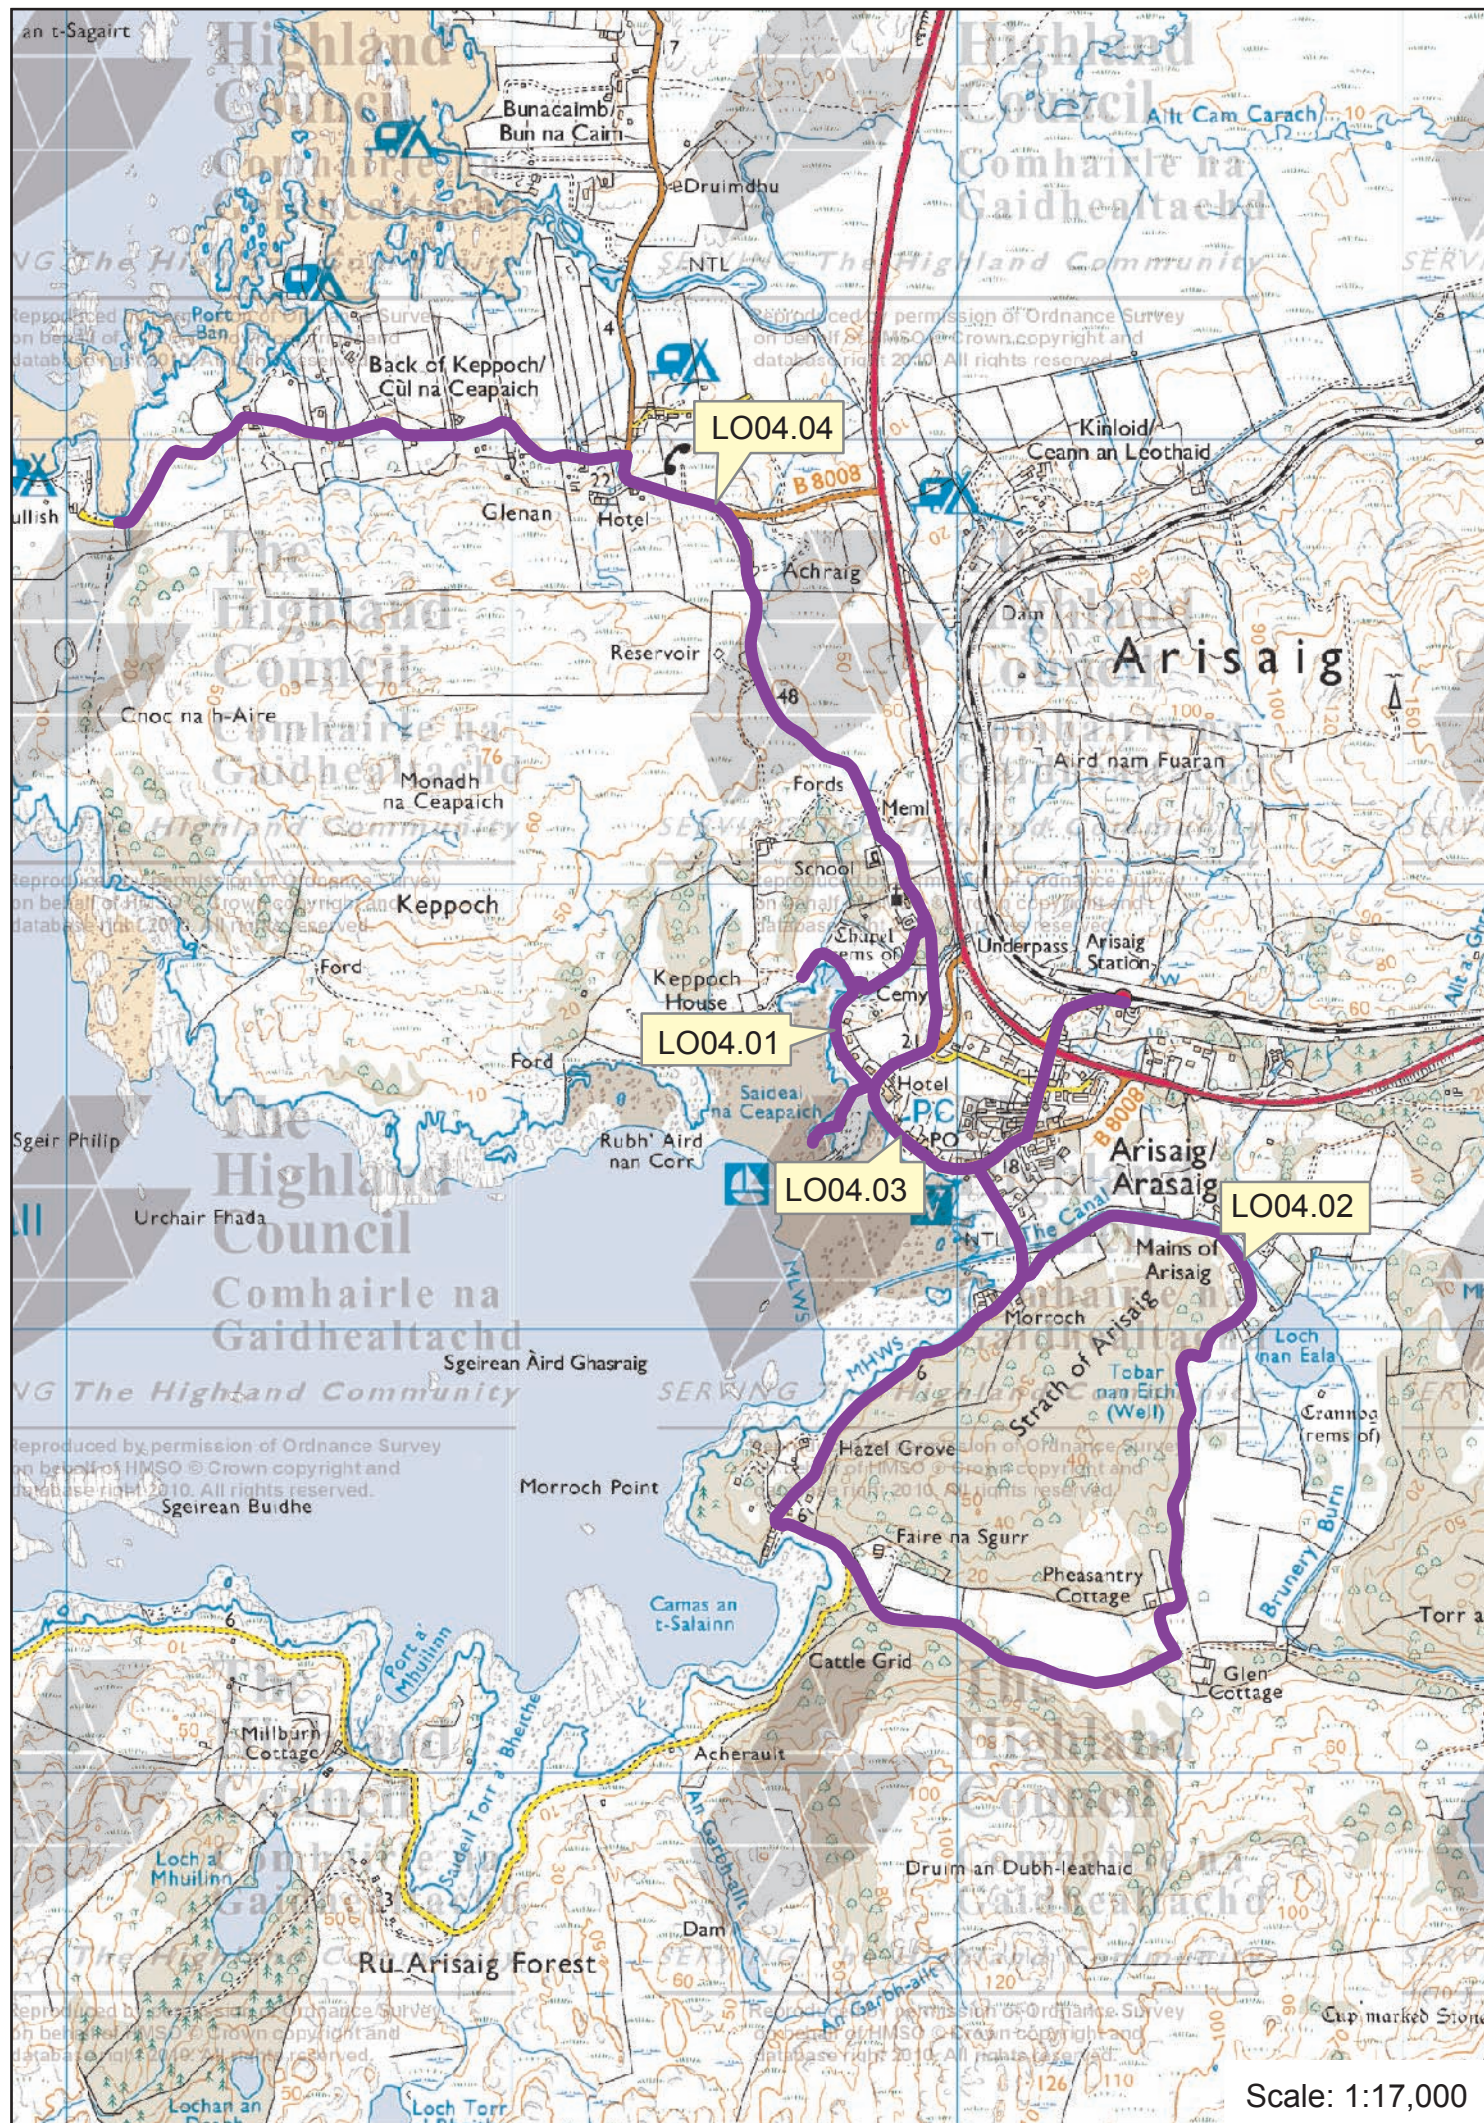

Map: 3a-b Arisaig, Mallaig & Morar

Lochaber Core Paths Plan

Path No.	Path Name/Route	Path Type	Length (kms)
LO04.01	Hotel - Cemetery – St Muelrubha's Circuit	minor roads/track	1.2
LO04.02	Glen Circuit from Visitor Centre	track/minor road	3.7
LO04.03	Station to Pier	minor road	1.1
LO04.04	Gortnachullish to Arisaig on minor road	minor road	2.7
LO17.01	Mallaig Circular	track/minor road	2.8
LO17.02	Glasnacardoch to Loch an Nostarie	constructed path with dust surface/minor road	1.3
LO17.03	Mallaig to Morar cycle track/walkway	tar track/minor road	3.8
LO18.01	B8008 through Morar Village	minor road	1.6
LO18.02	Village Centre to Beach	track/timber and stone steps	0.2
LO18.03	Morar to St Cumins to Rhubana View to B8008	minor road	1.3
LO18.04	St Cumins to Allt an Loin	minor road	1.3
LO18.05	Bourblaich Beach	track/trampled ground	1.1
LO18.06	Camusdarroch Beach	trampled ground/timber bridge	0.4

**Map: 3a-b
Arisaig,
Mallaig
& Morar**

**Lochaber Core
Paths Plan**

— Core paths