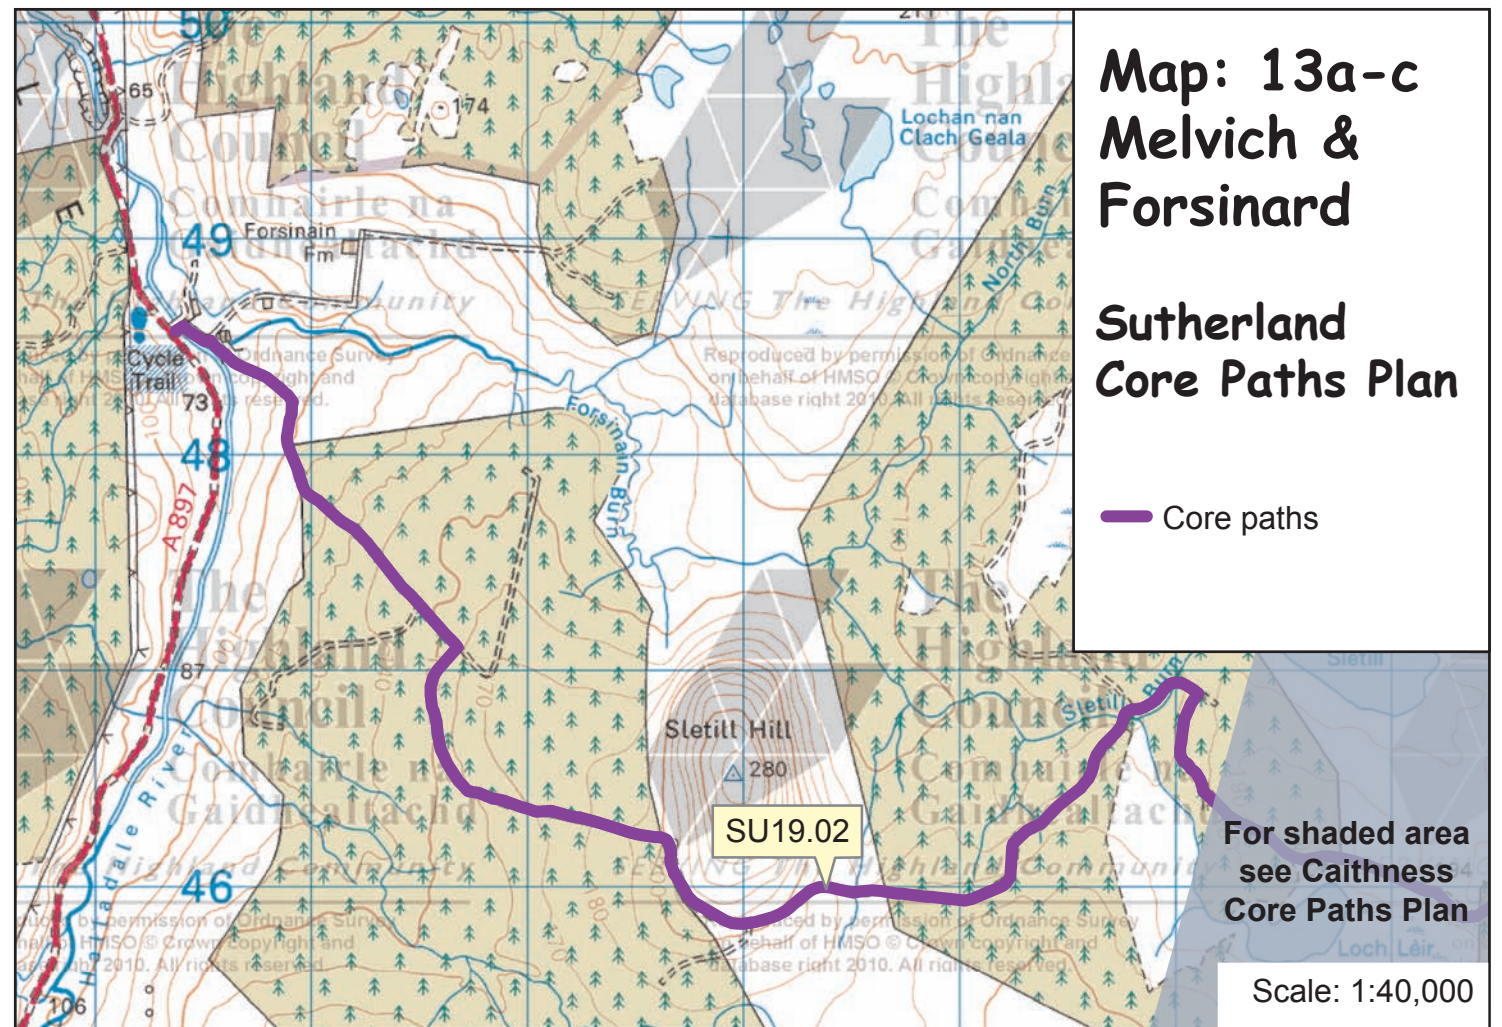

**Map: 13a-c Melvich & Forsinard
Sutherland Core Paths Plan**

Path No.	Path Name/Route	Path Type	Length (kms)
SU19.01	Portskerra Coast Walk	grass	0.8
SU19.02	Sletill Hill, Forsinain – Altnabreac – Loch More	track	7.6
SU19.03	Kirkton – Upper Bighouse	track	4.6
SU19.04	Dubh Lochan Trail	constructed path	0.7
SU19.05	Melvich Beach	grass/sand	1.4
SU19.08	Bayview Terrace – Low Road	constructed path	0.1

**Map: 13a-c
Melvich &
Forsinard**

**Sutherland
Core Paths Plan**

— Core paths

For shaded area
see Caithness
Core Paths Plan