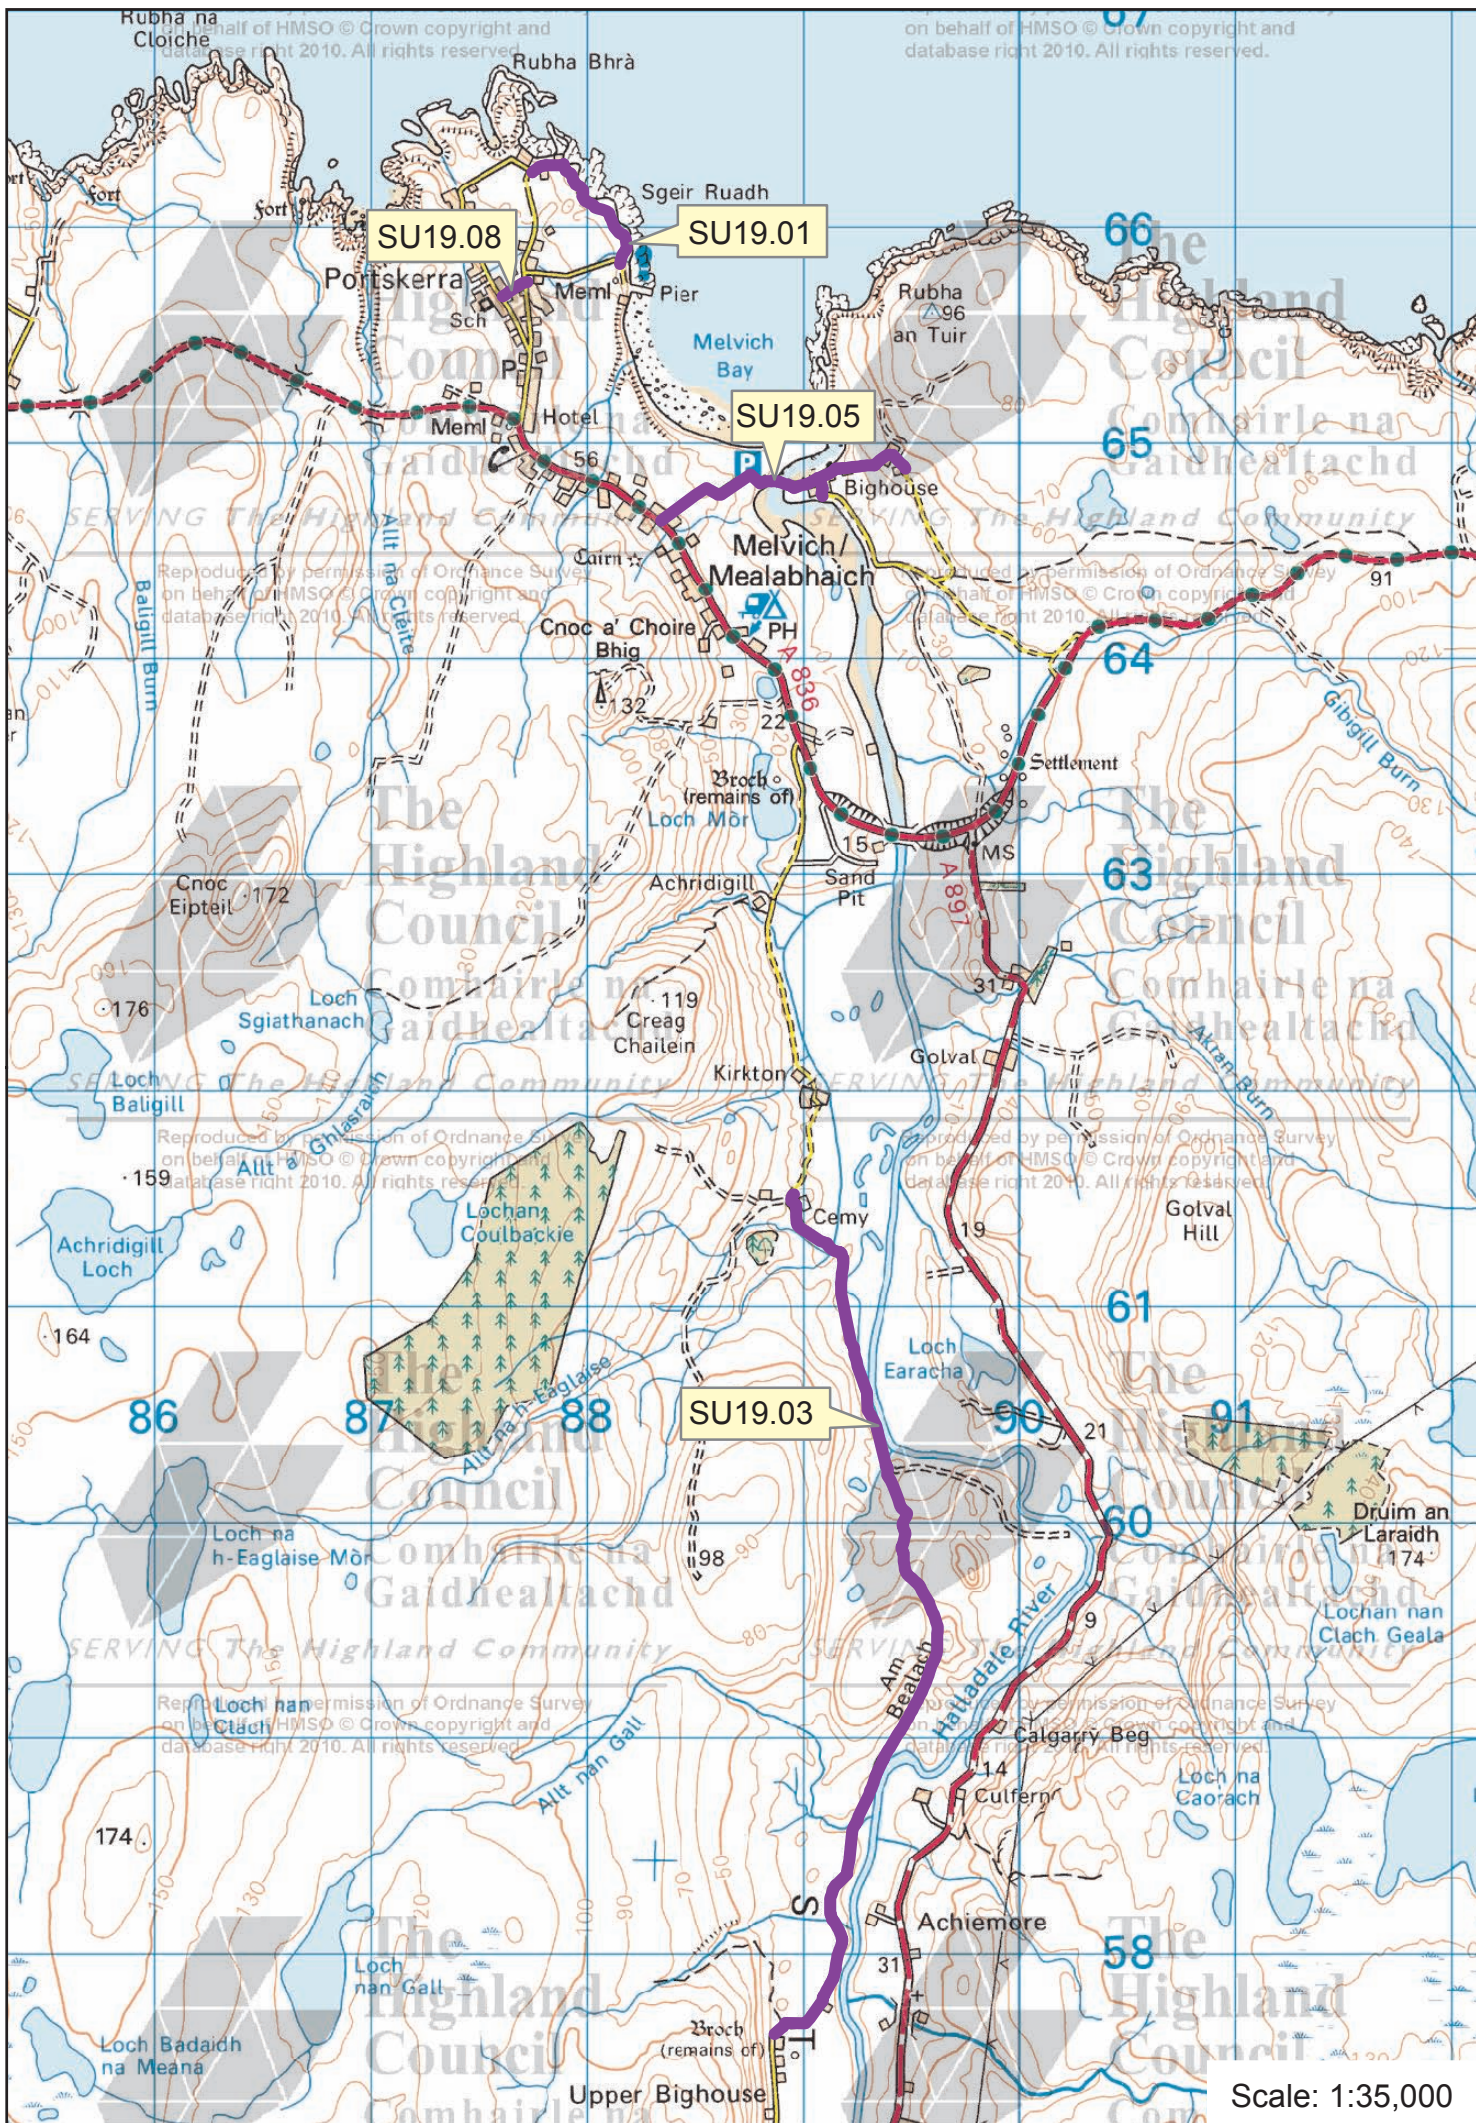

**Map: 13a-c Melvich & Forsinard
Sutherland Core Paths Plan**

Path No.	Path Name/Route	Path Type	Length (kms)
SU19.01	Portskerra Coast Walk	grass	0.8
SU19.02	Sletill Hill, Forsinain – Altnabreac – Loch More	track	7.6
SU19.03	Kirkton – Upper Bighouse	track	4.6
SU19.04	Dubh Lochan Trail	constructed path	0.7
SU19.05	Melvich Beach	grass/sand	1.4
SU19.08	Bayview Terrace – Low Road	constructed path	0.1

**Map: 13a-c
Melvich &
Forsinard**

**Sutherland
Core Paths Plan**

— Core paths

For shaded area
see Caithness
Core Paths Plan