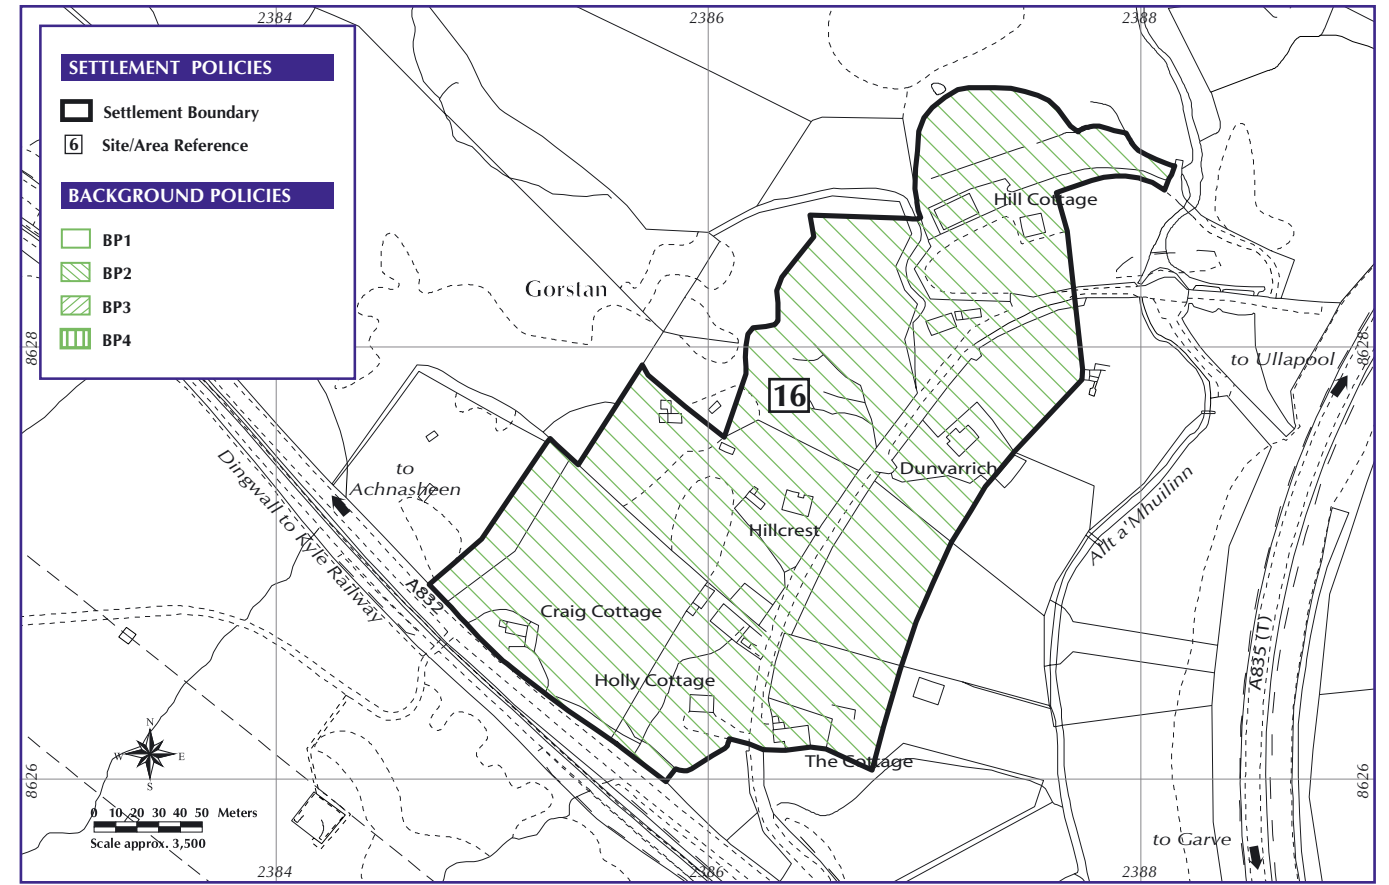

FERINTOSH

GORSTAN

JEMIMAVILLE

©Crown Copyright. The Highland Council 100023369.
All OS base maps are the most up-to-date available to The Highland Council at the time of the production of this Local Plan.