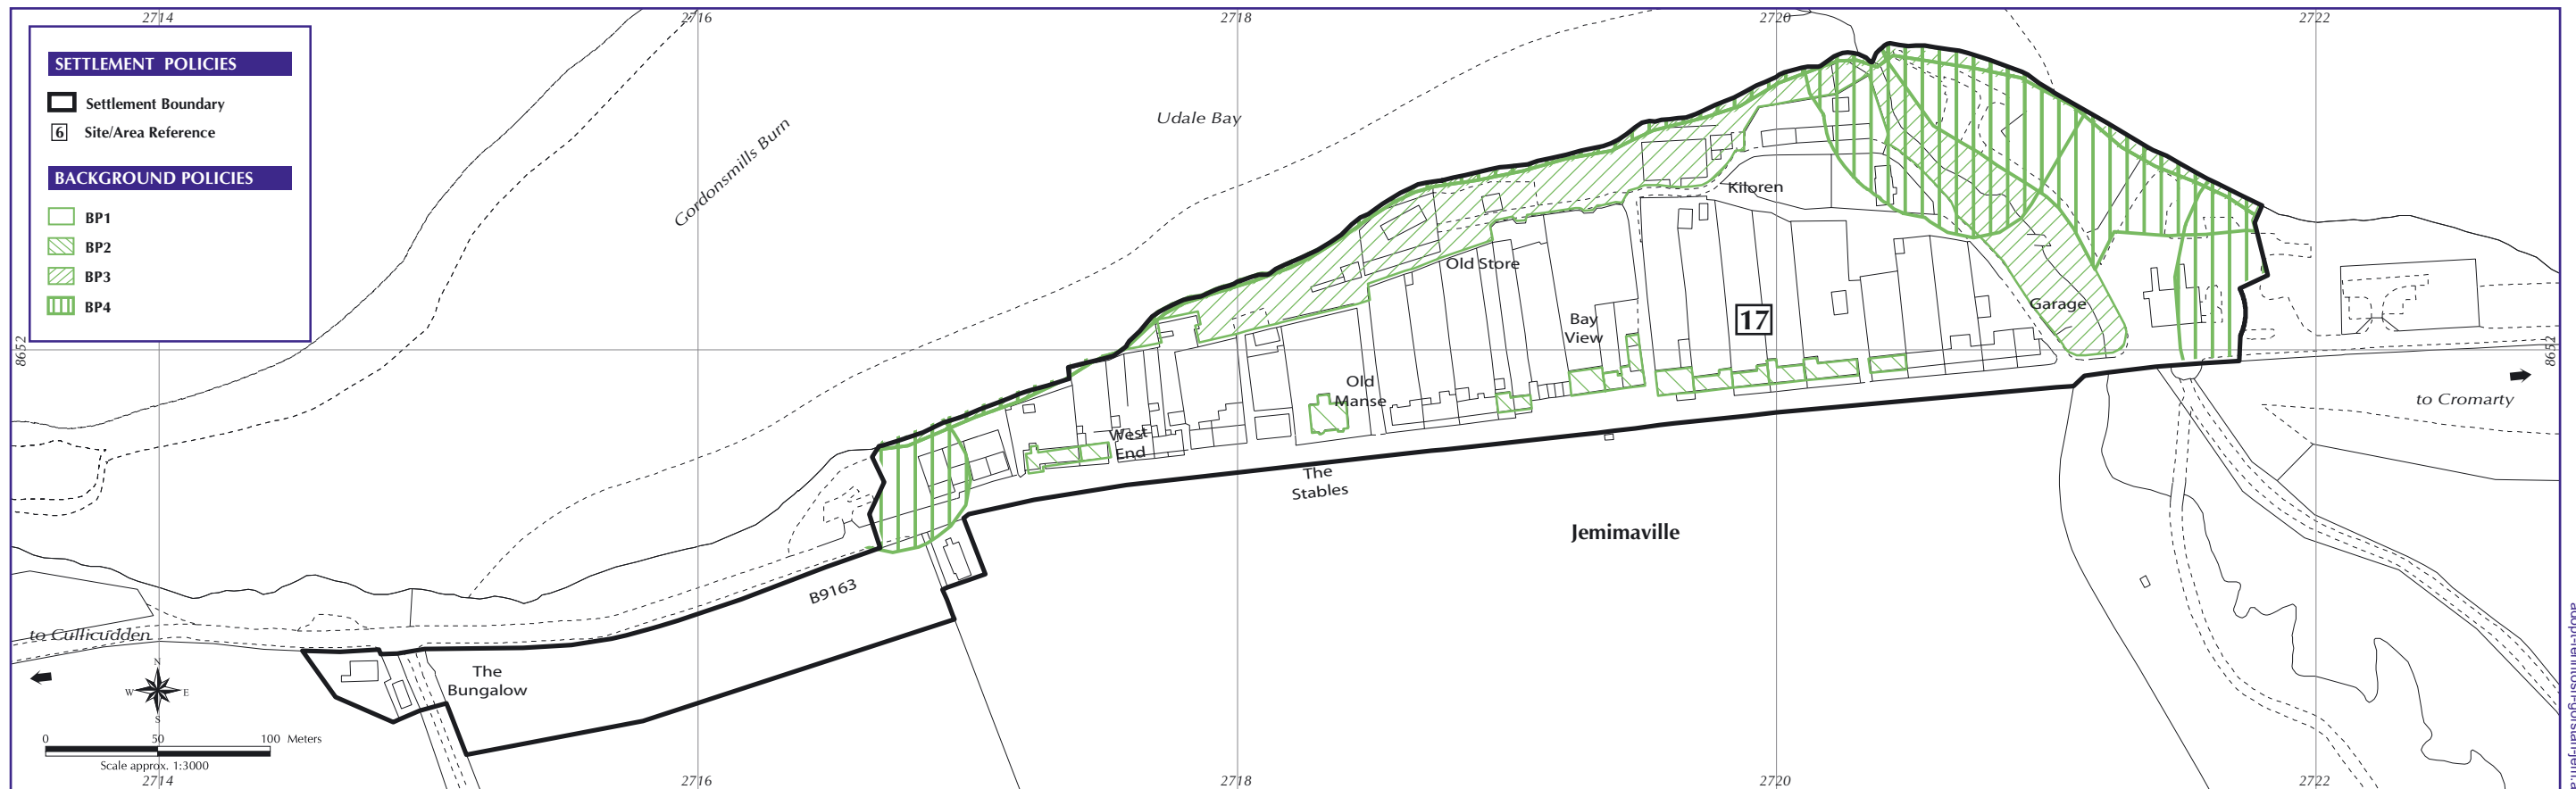

FERINTOSH

GORSTAN

JEMIMAVILLE

©Crown Copyright. The Highland Council 100023369.
All OS base maps are the most up-to-date available to The Highland Council at the time of the production of this Local Plan.