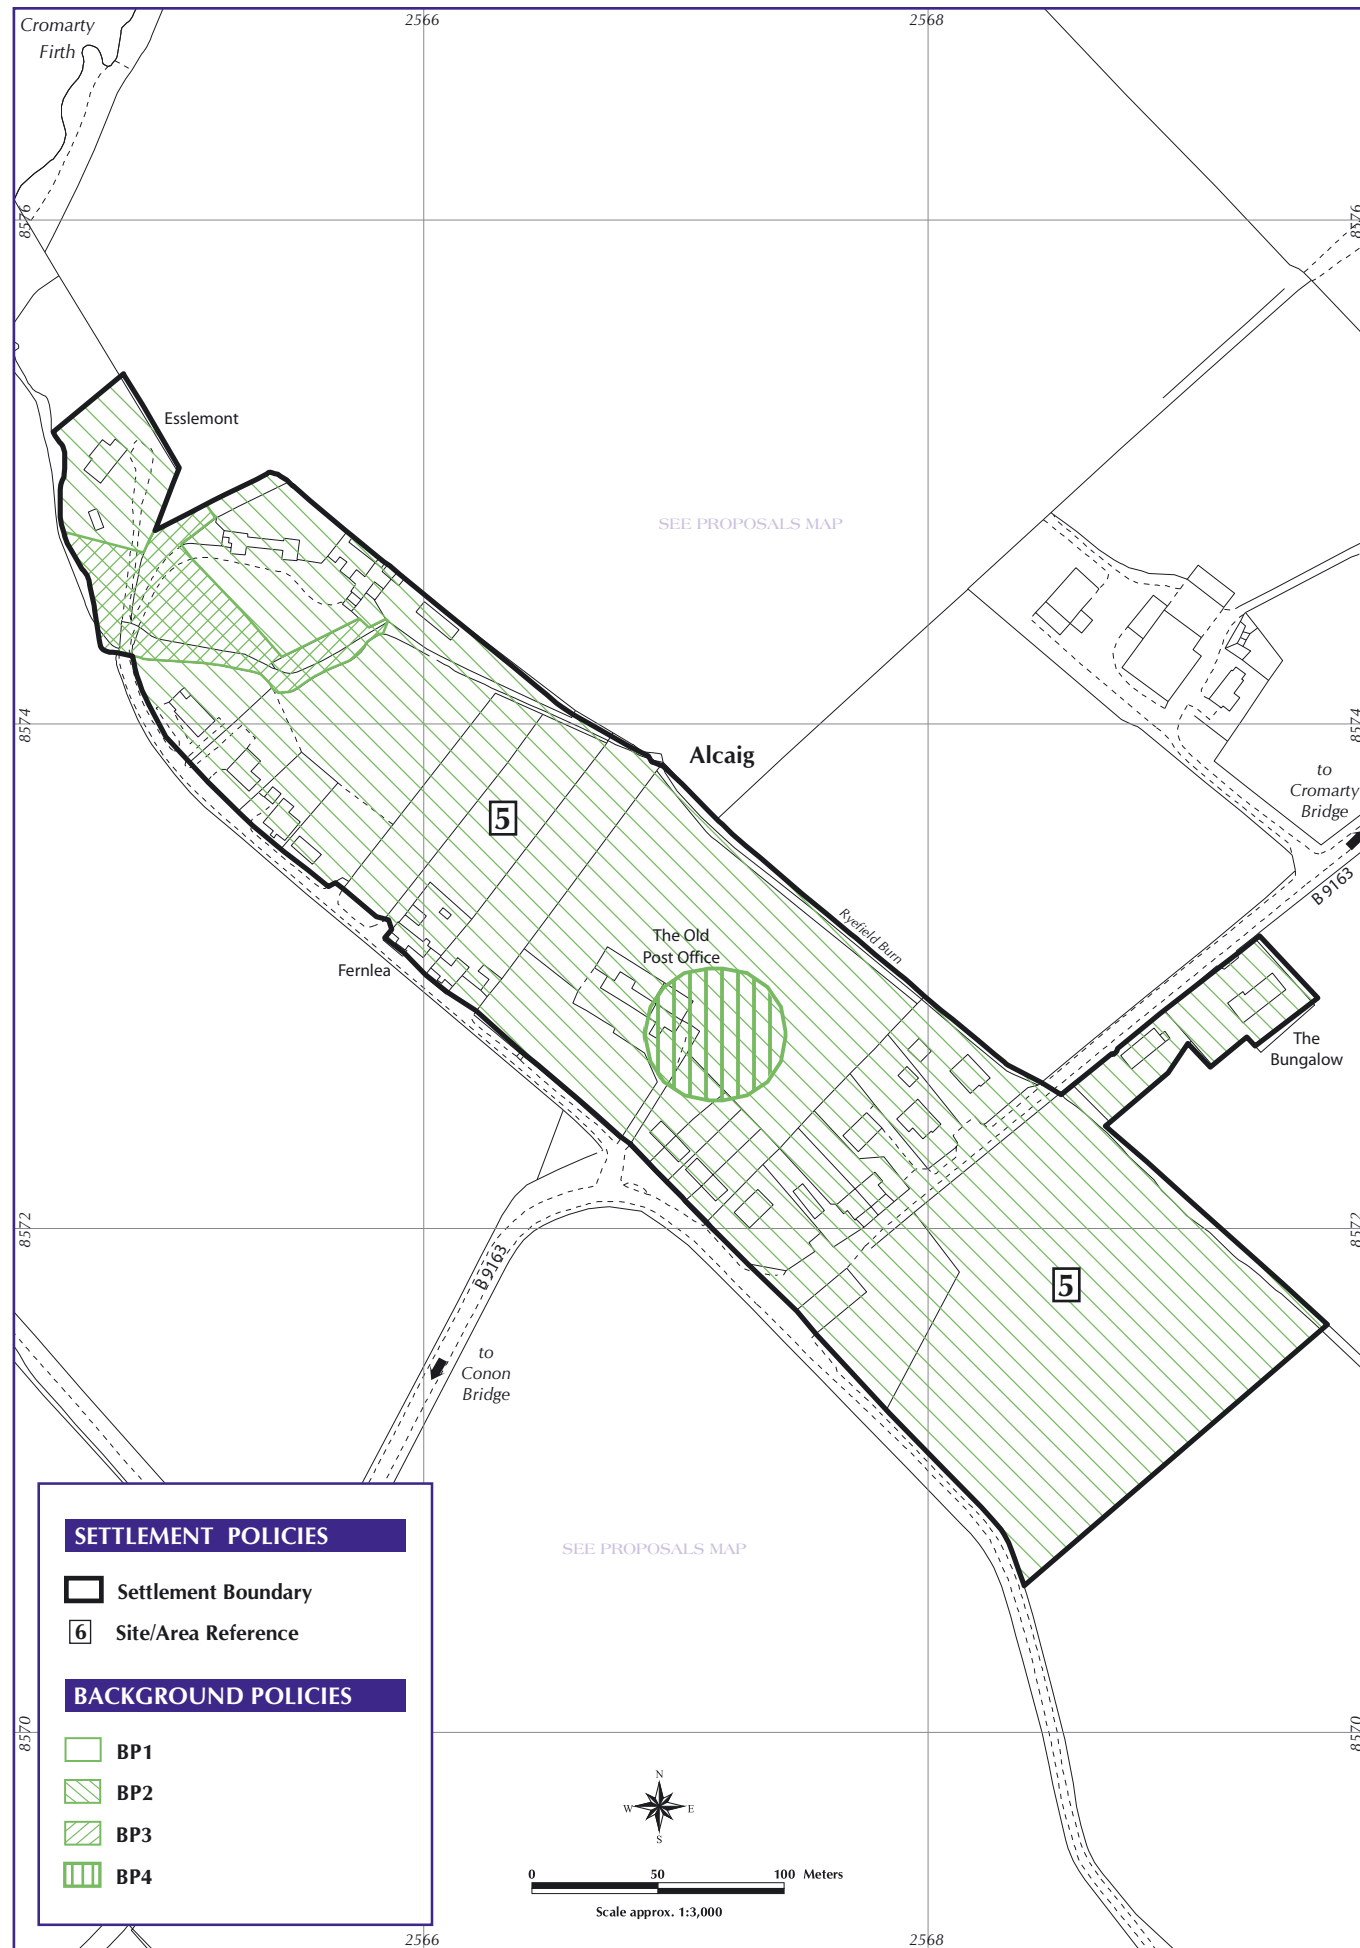

ACHTERNEED

ALCAIG

ARABELLA

©Crown Copyright. The Highland Council 100023369. All OS base maps are the most up-to-date available to The Highland Council at the time of the production of this Local Plan.