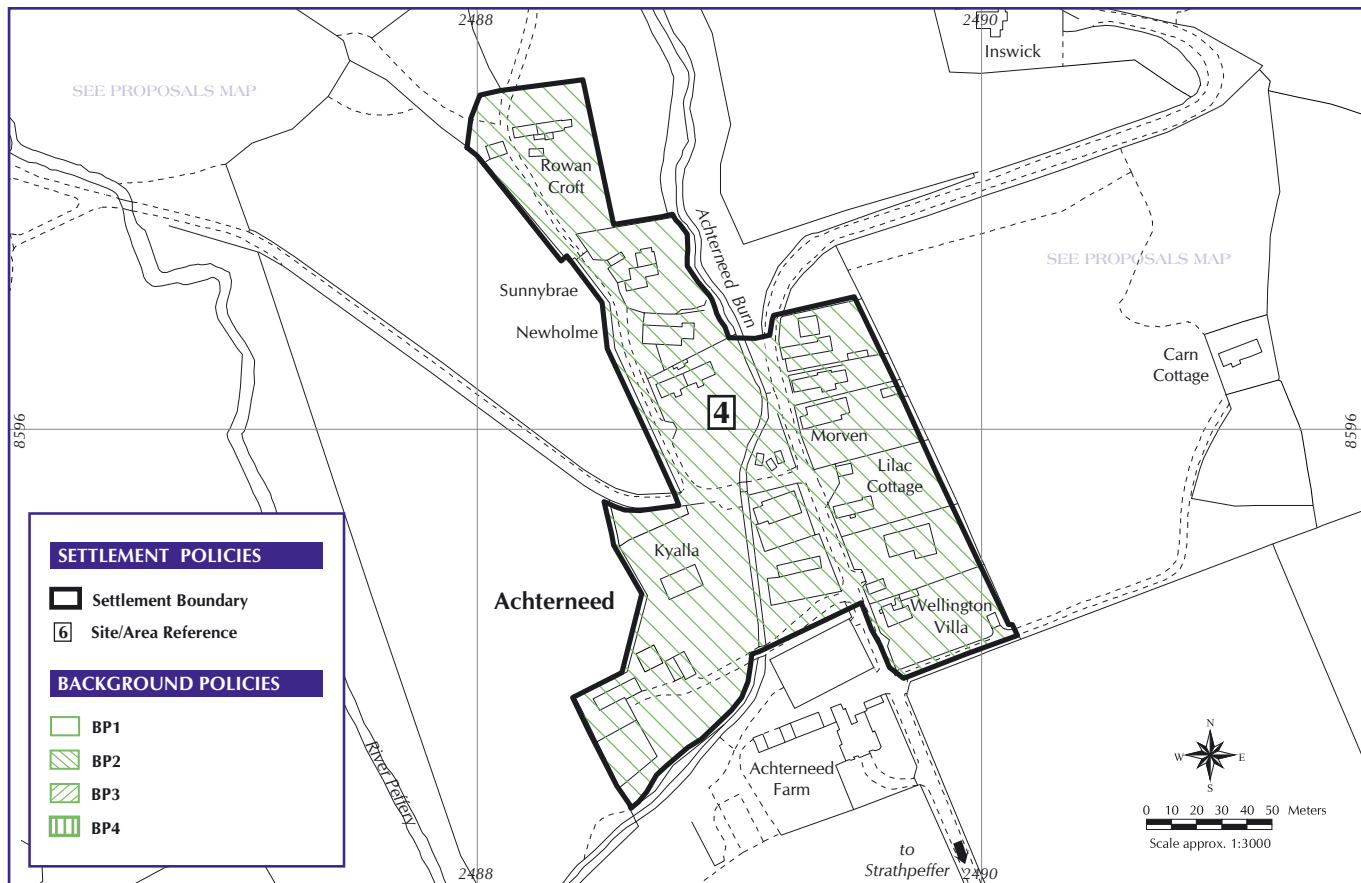

ACHTERNEED

ALCAIG

ARABELLA

©Crown Copyright. The Highland Council 100023369. All OS base maps are the most up-to-date available to The Highland Council at the time of the production of this Local Plan.