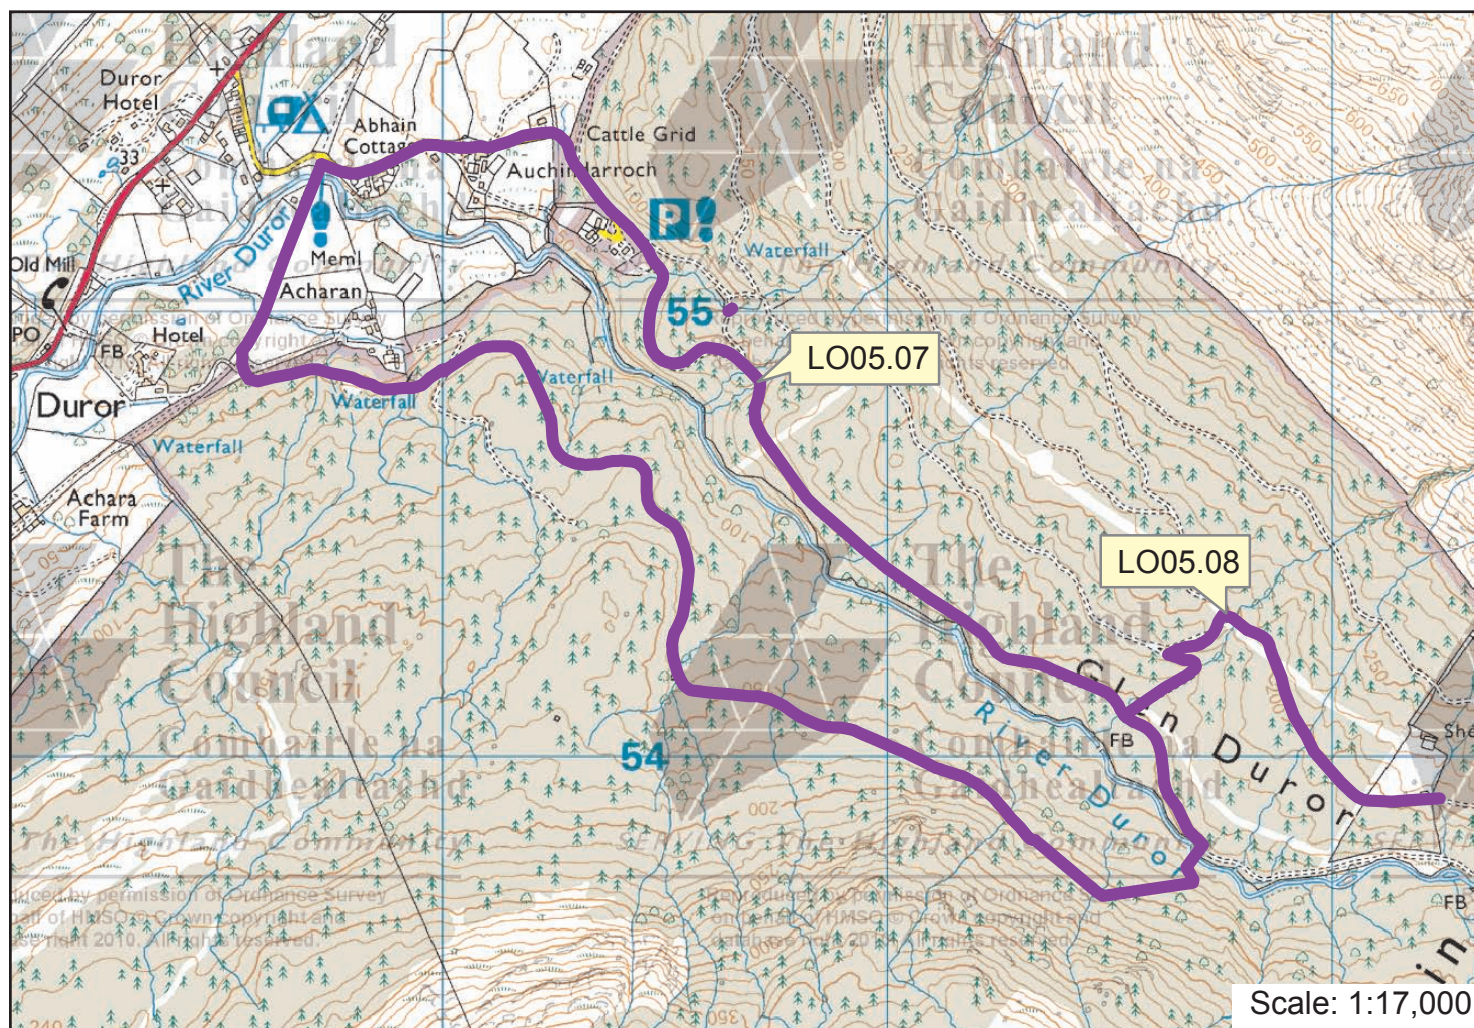

Map: 11a-c Glen Coe, Duror & Aoineadh Mor
 Lochaber Core Paths Plan

Path No.	Path Name/Route	Path Type	Length (kms)
LO05.07	Glen Duror 4 Mile Walk	forest track	6.4
LO05.08	Track to Seamus a Ghlinnie's Birthplace	forest track	1.3
LO09.06	An Torr	constructed tracks	1.4
LO09.09	An Torr – 3 Sisters Viewpoint	constructed track/constructed path/old road	4.7
LO16.12	Inniesmore Township	constructed forest track	3.0

Map: 11a-c Glen Coe, Duror & Aoineadh Mor

Lochaber Core Paths Plan

Core paths

Scale: 1:15,000

Scale: 1:17,000

Scale: 1:10,000