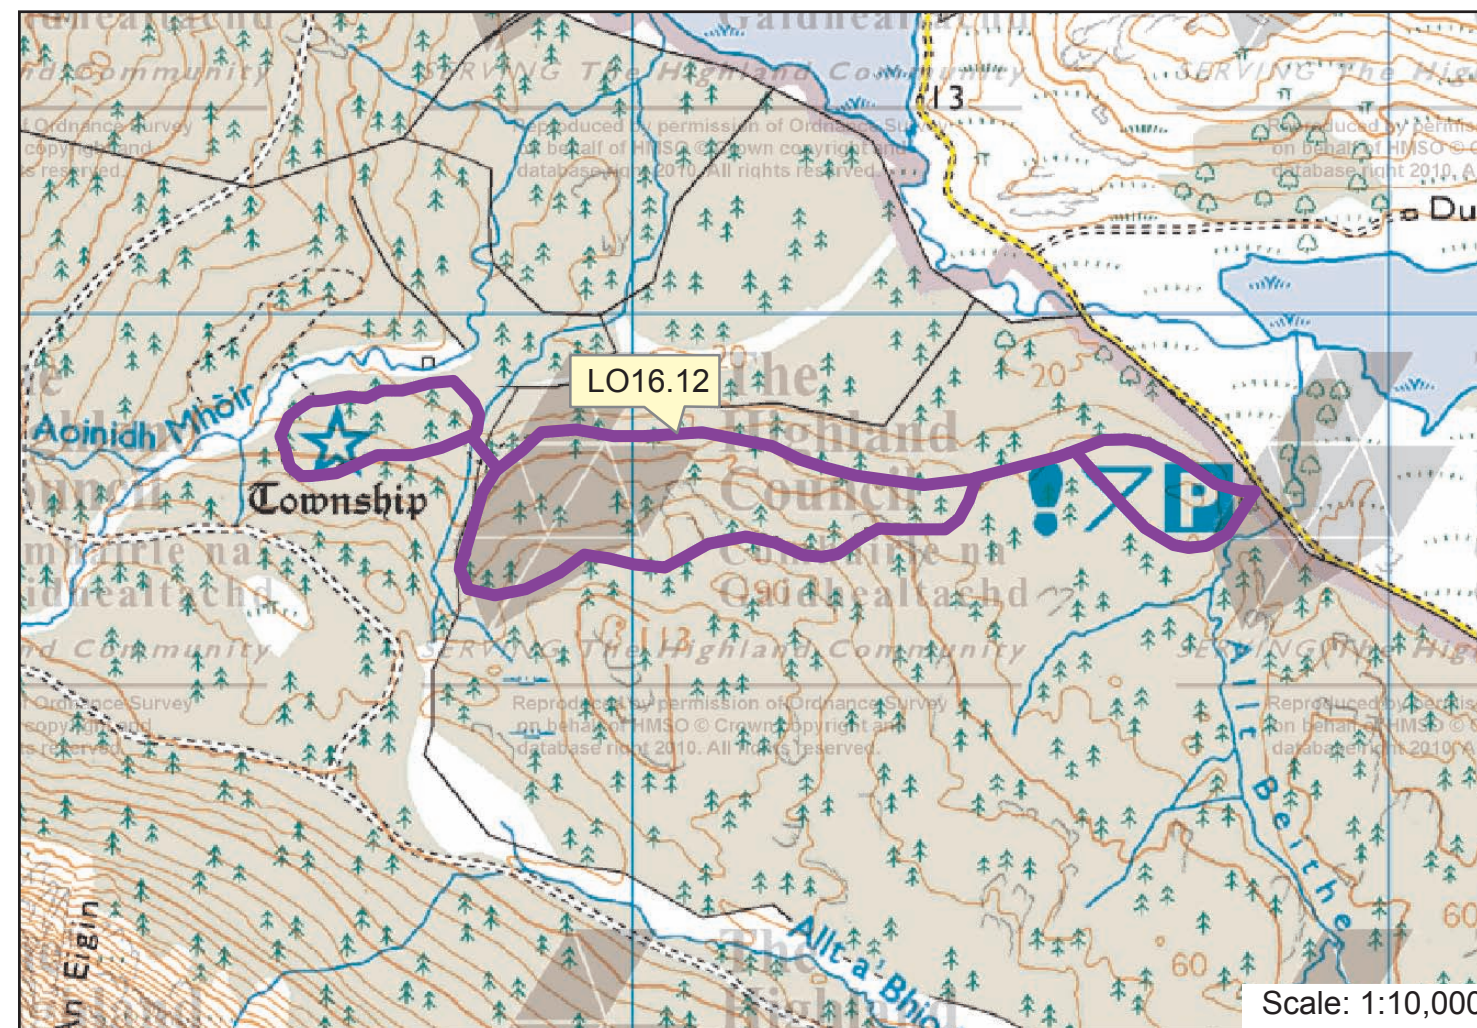

Map: 11a-c Glen Coe, Duror & Aoineadh Mor
 Lochaber Core Paths Plan

Path No.	Path Name/Route	Path Type	Length (kms)
LO05.07	Glen Duror 4 Mile Walk	forest track	6.4
LO05.08	Track to Seamus a Ghlinnie's Birthplace	forest track	1.3
LO09.06	An Torr	constructed tracks	1.4
LO09.09	An Torr – 3 Sisters Viewpoint	constructed track/constructed path/old road	4.7
LO16.12	Inniesmore Township	constructed forest track	3.0

Map: 11a-c Glen Coe, Duror & Aoineadh Mor

Lochaber Core Paths Plan

Core paths

Scale: 1:15,000

Scale: 1:17,000

Scale: 1:10,000