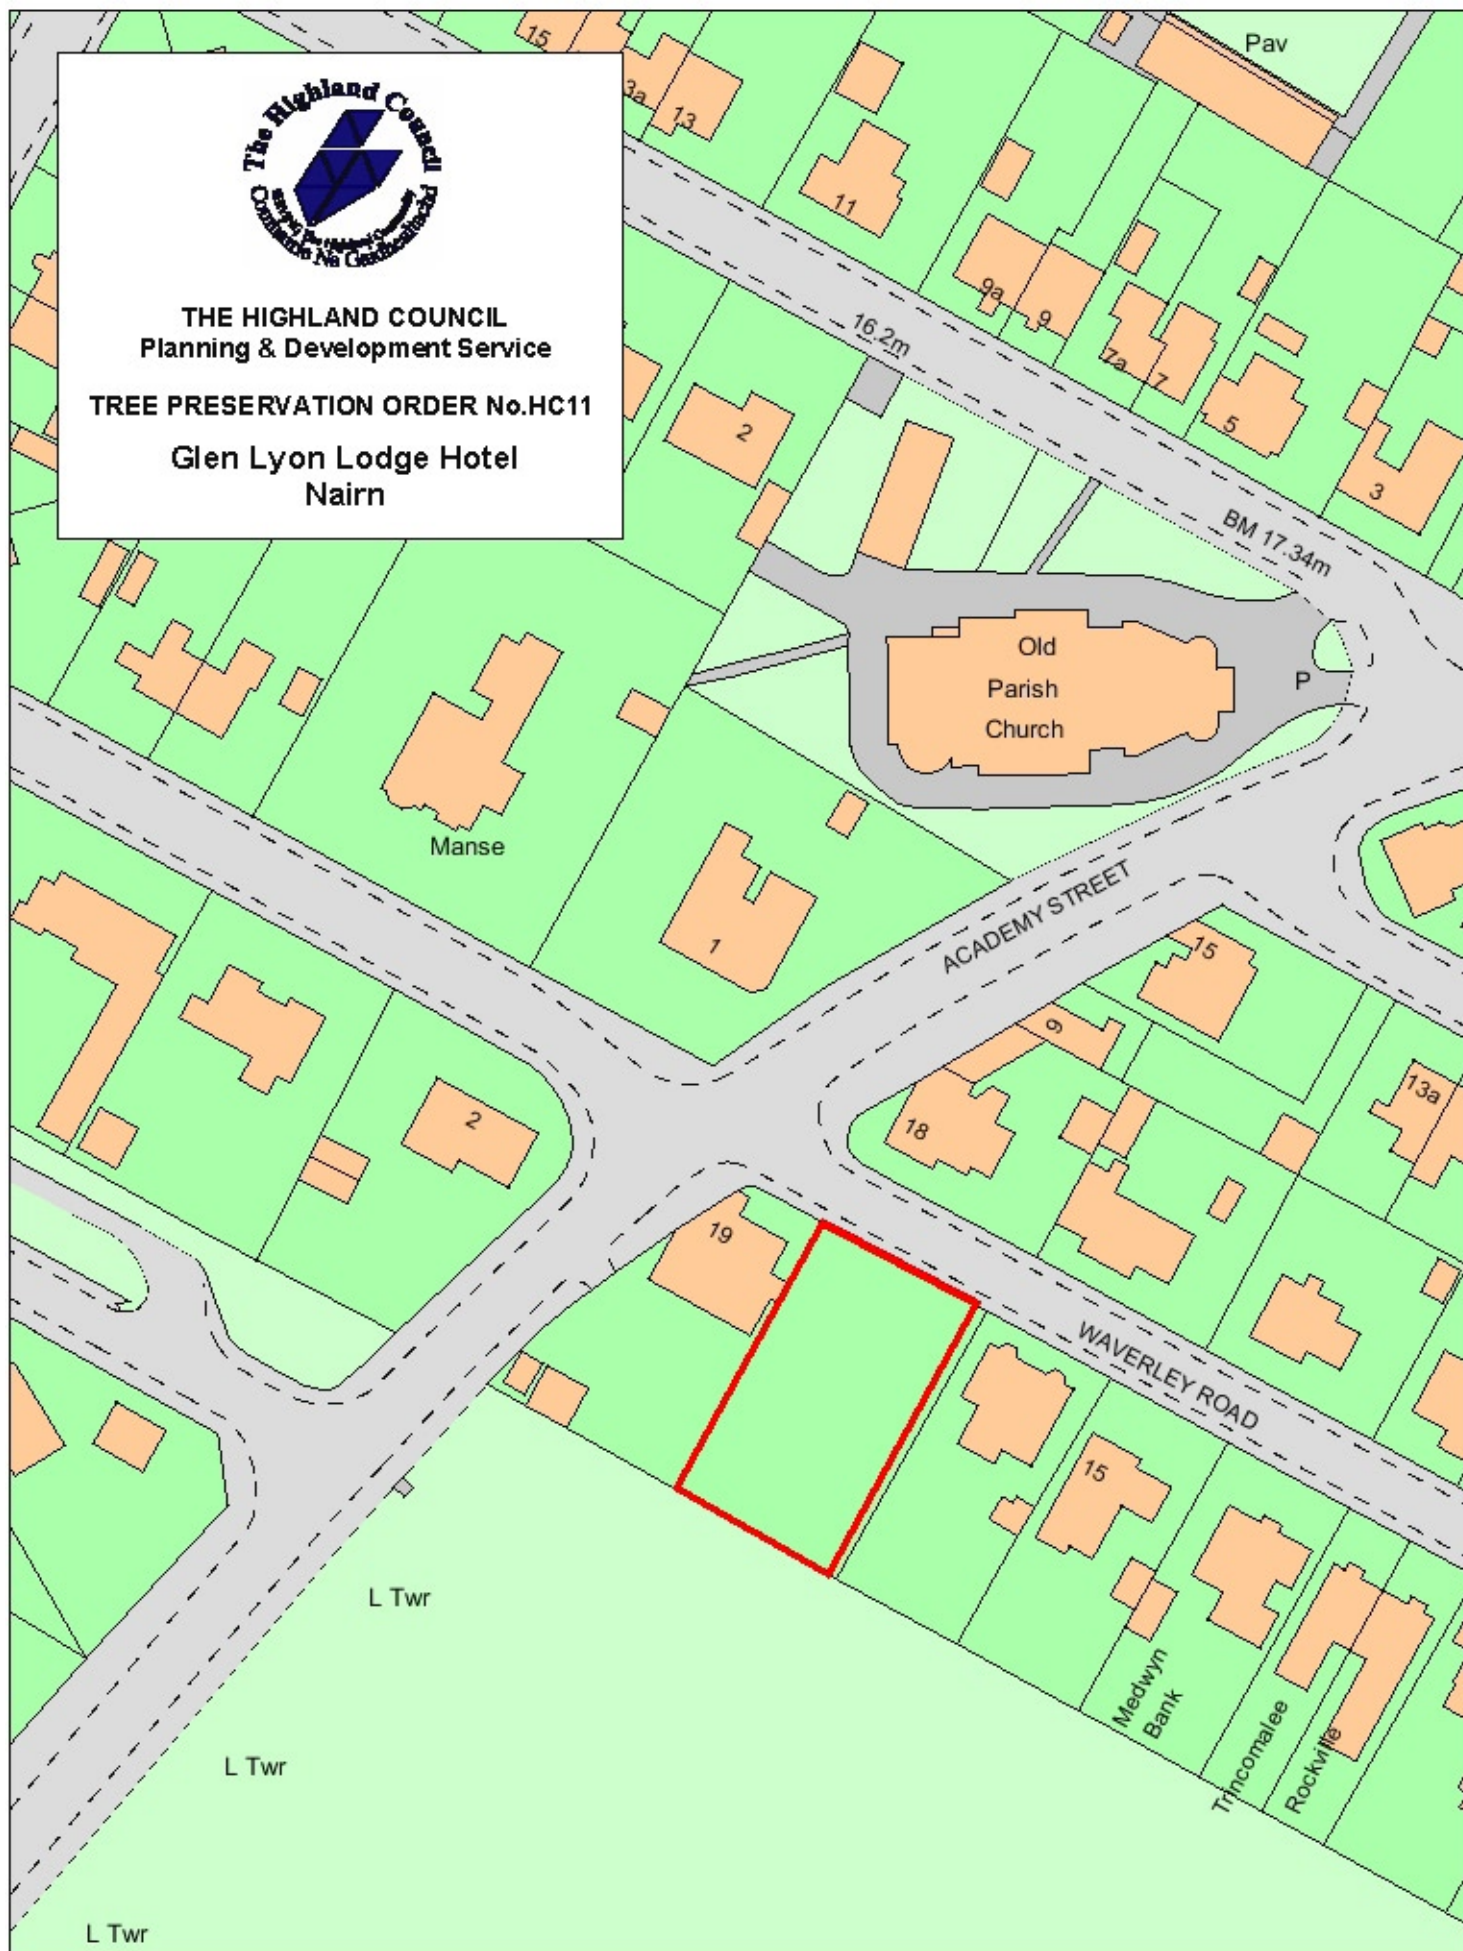

THE HIGHLAND COUNCIL  
Planning & Development Service

TREE PRESERVATION ORDER No.HC11

Glen Lyon Lodge Hotel  
Nairn

0 5 10 20 30 40 50 metres

Reproduced from the Ordnance Survey Mapping with the permission of the Controller of Her Majesty's Stationery Office. © Crown Copyright. Unauthorised reproduction infringes Crown Copyright and may lead to prosecution or civil proceedings. The Highland Council 100023369.