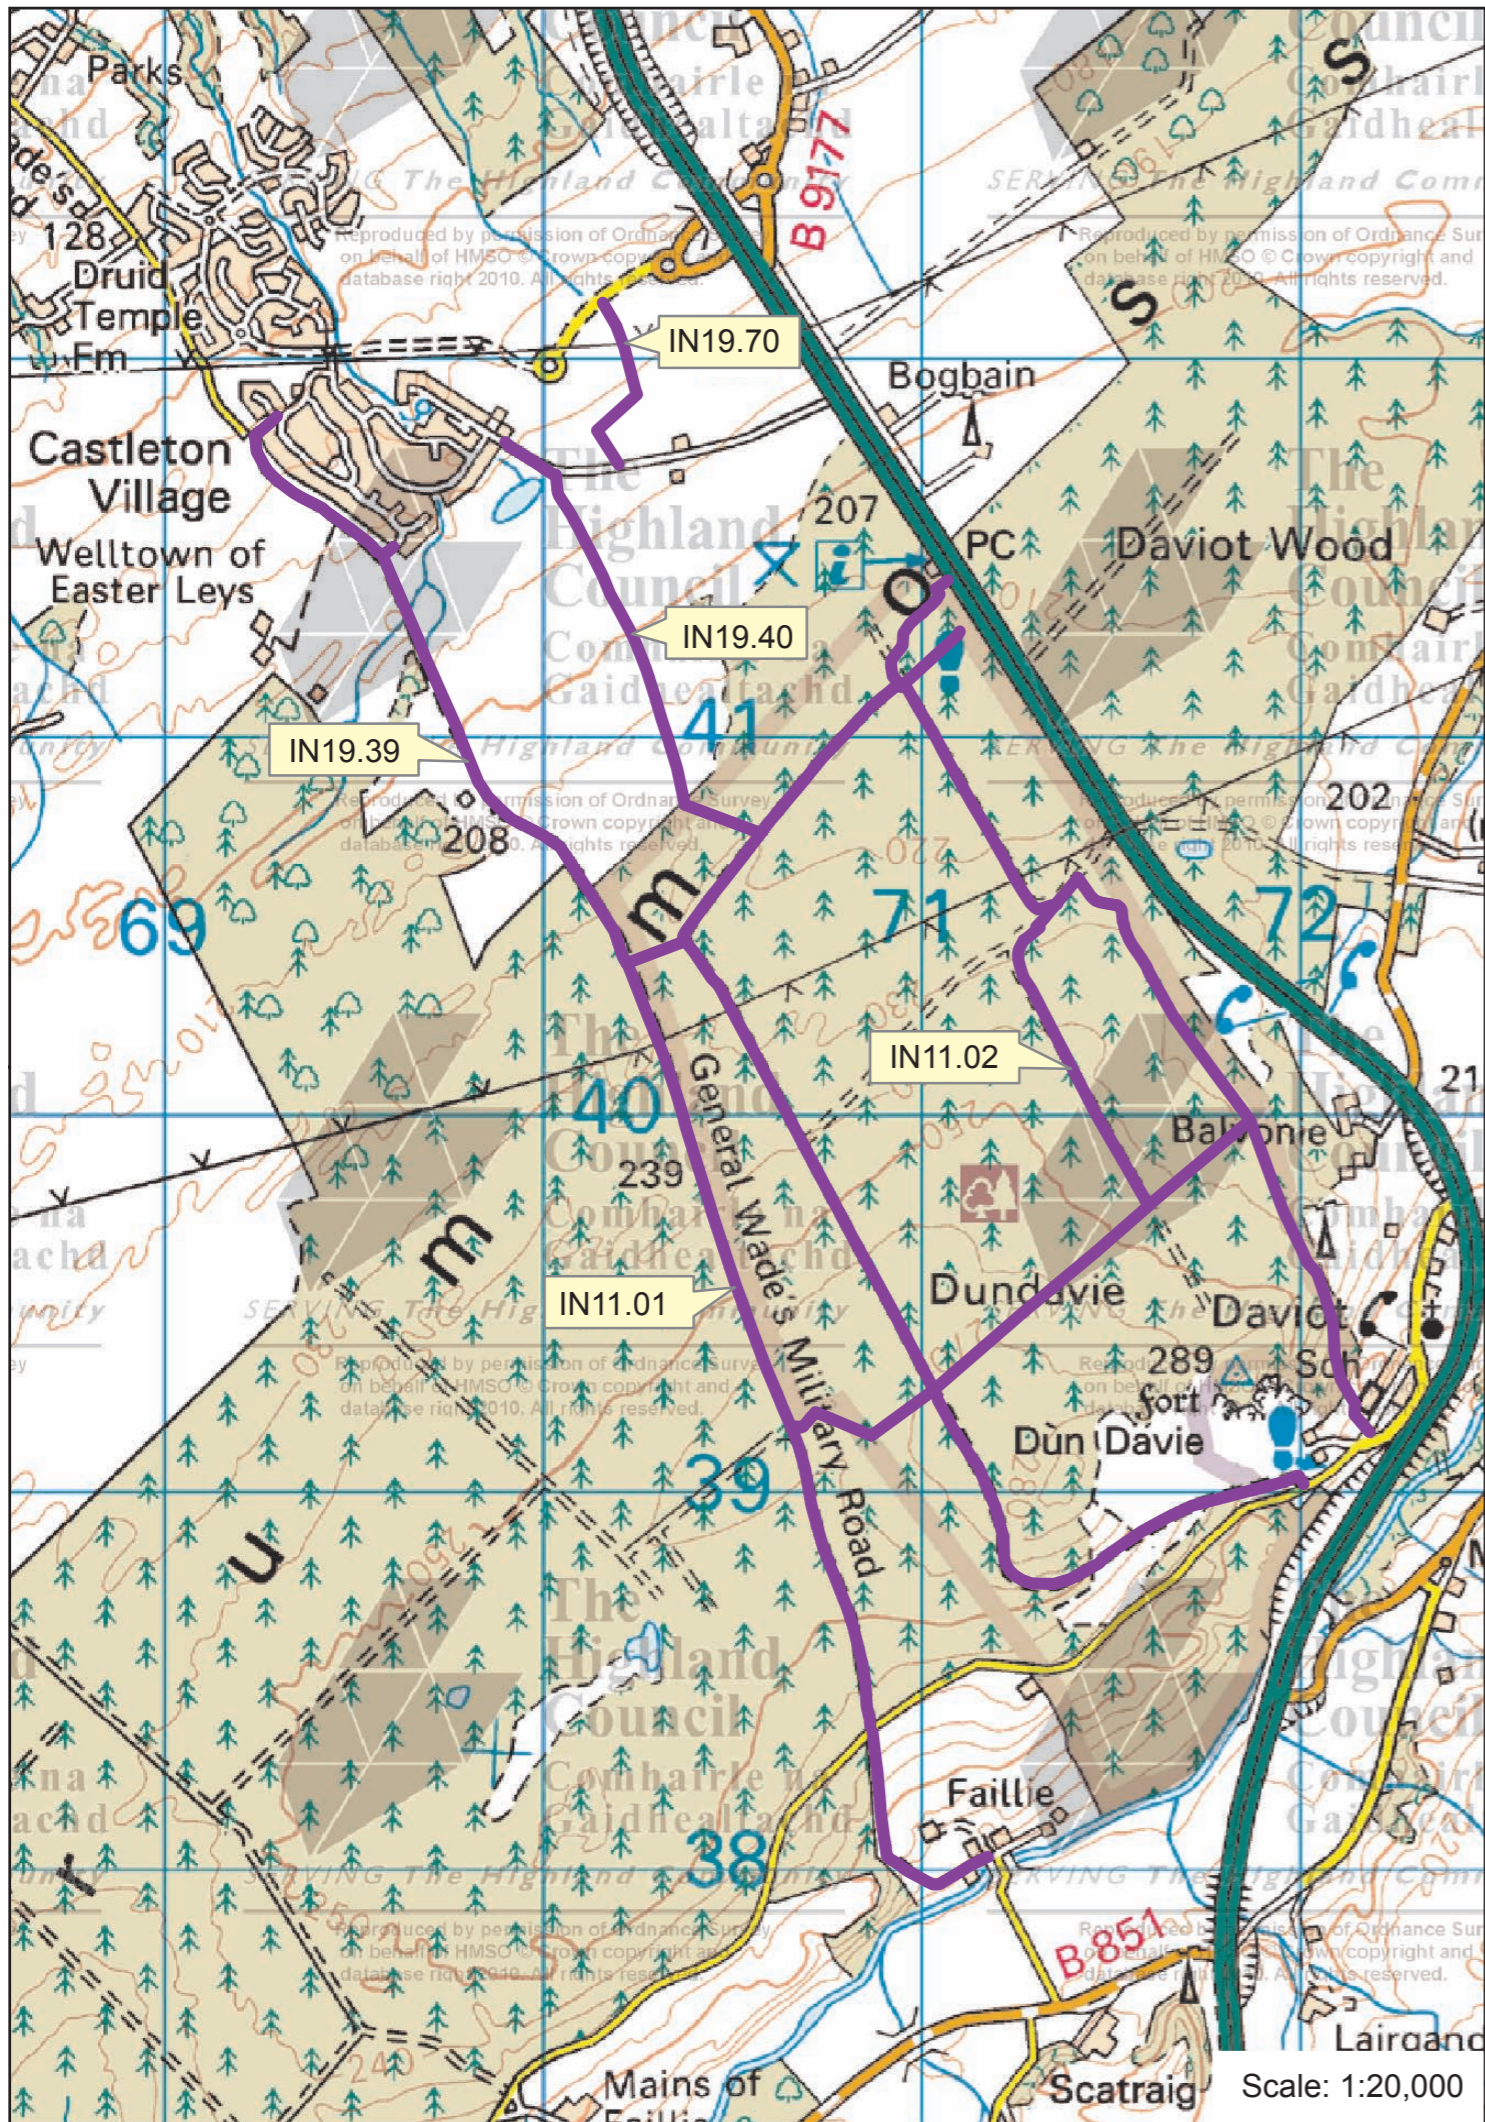

Map: 18a-b Daviot & Inverarnie

Inverness and Nairn Core Paths Plan

Path No.	Path Name/Route	Path Type	Length (kms)
IN11.01	Daviot Wood to Faillie by General Wade's Military Road	track	3.0
IN11.02	Daviot Woods circuits	track/path (gravel)	9.6
IN15.01	Littlemill Esker Trail	track/path (gravel)	5.2
IN15.02	School Wood circuit	path (gravel)	1.6
IN19.39	General Wade's Military Road to Daviot Wood	track	1.7
IN19.40	Castleton to Daviot Wood by Bogbain Moor	track	1.1
IN19.70	Bogbain Wood to Milton of Leys	path (earth)	0.5

**Map: 18a-b
Daviot &
Inverarnie**

**Inverness &
Nairn Core
Paths Plan**

— Core paths