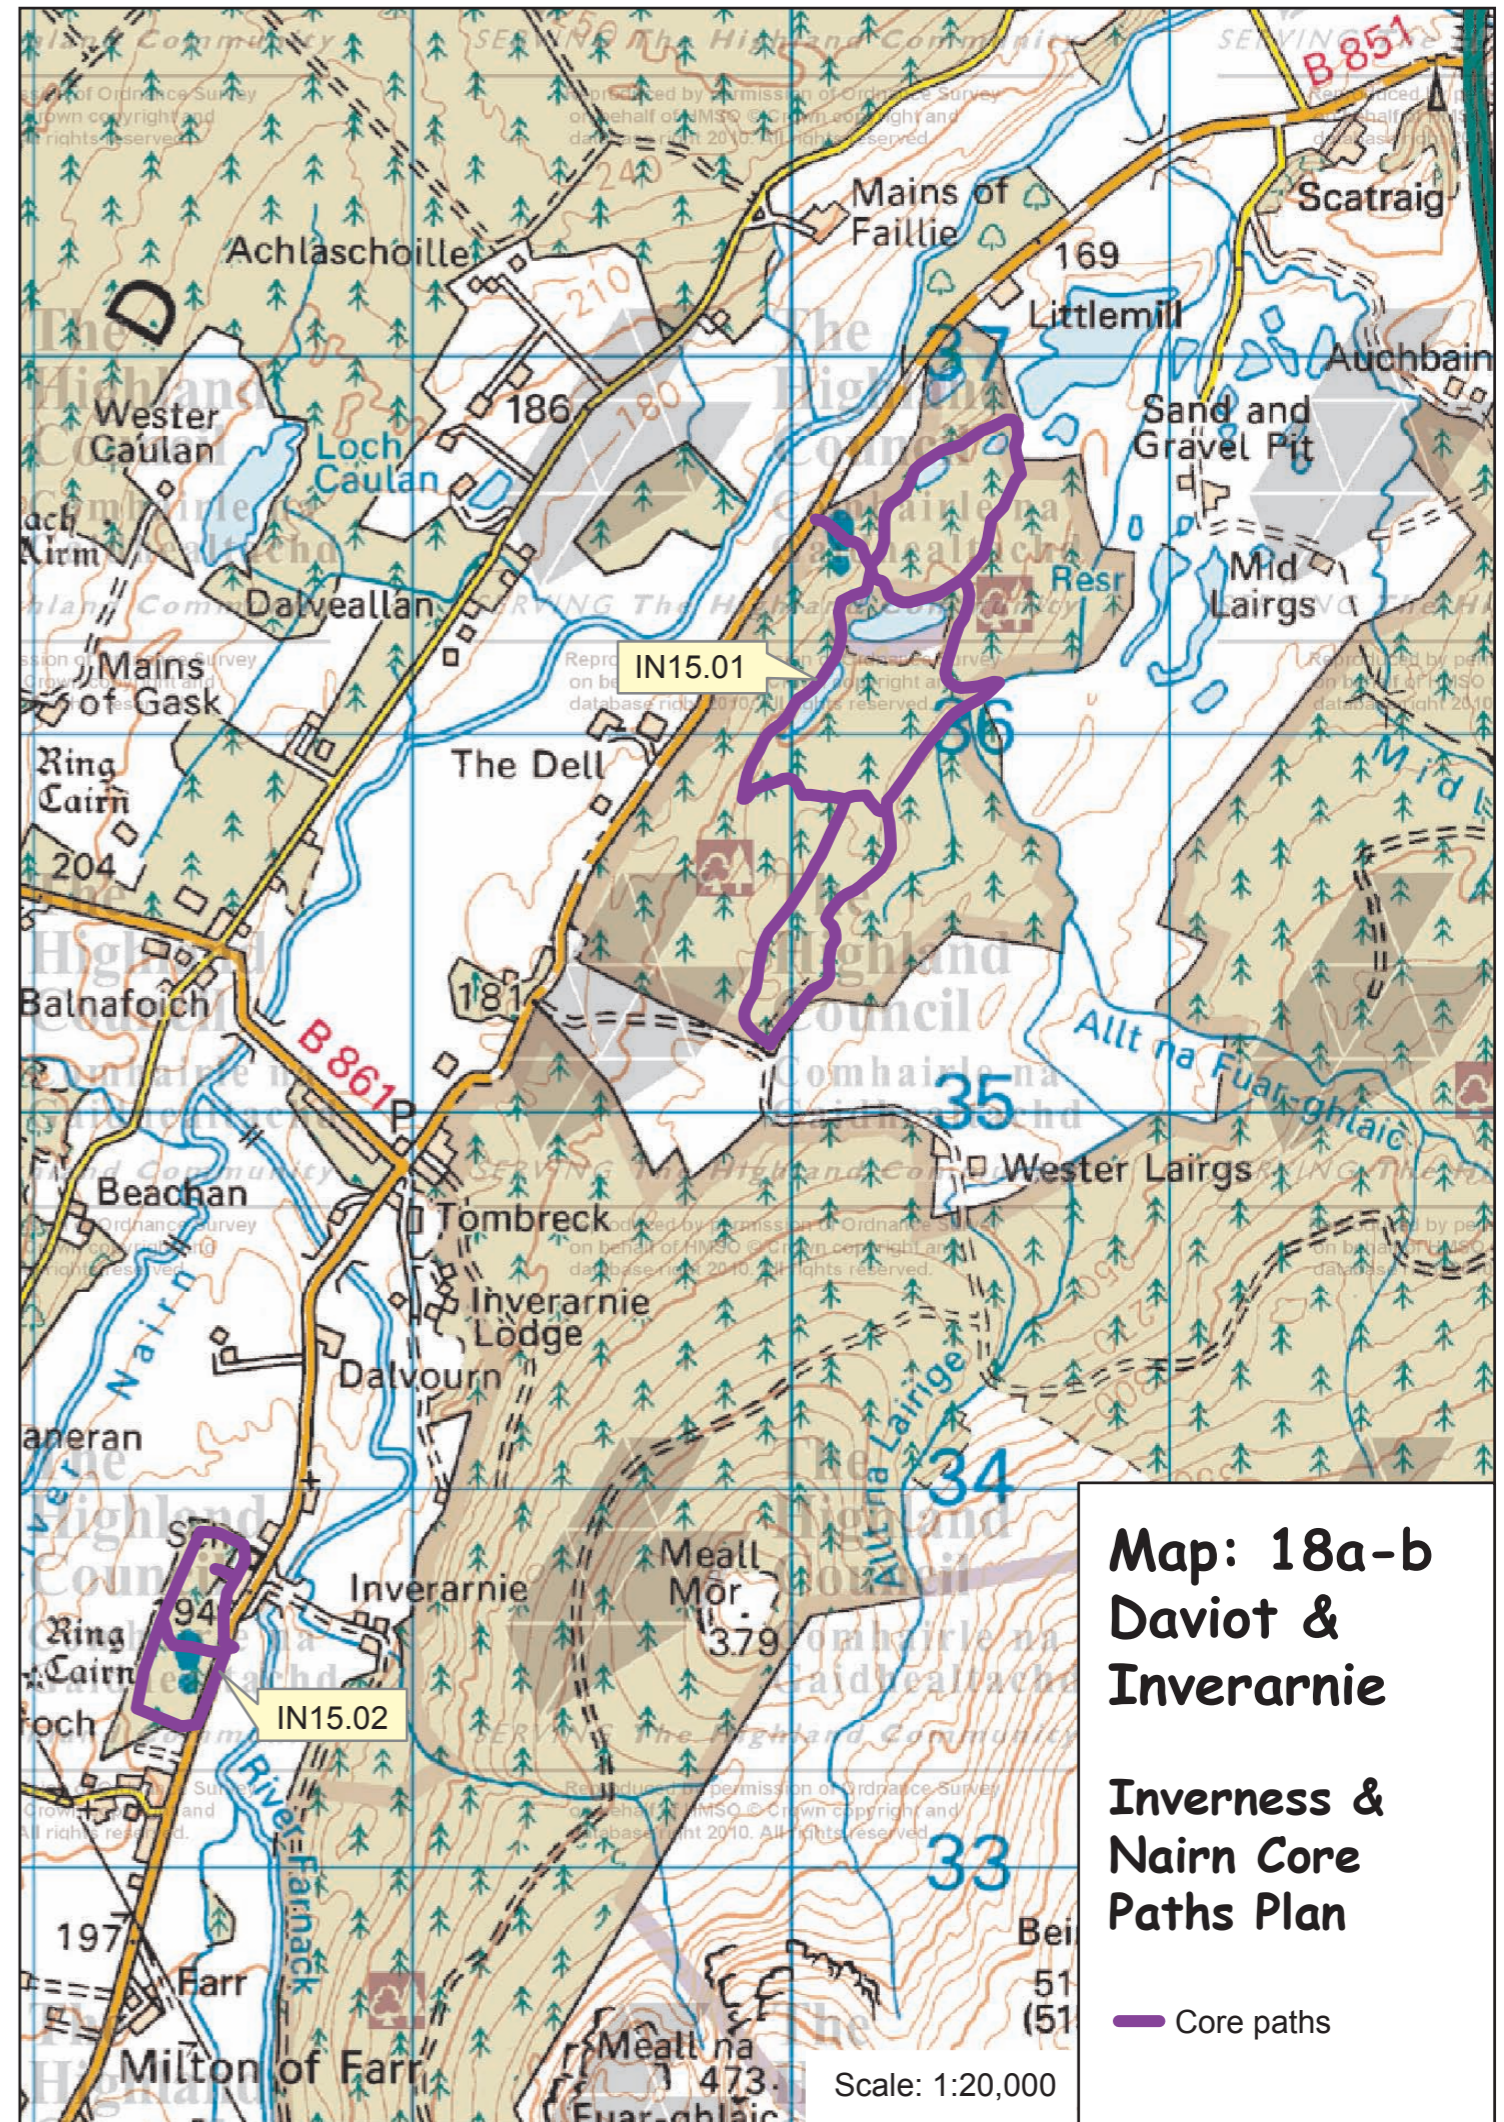

Map: 18a-b Daviot & Inverarnie

Inverness and Nairn Core Paths Plan

Path No.	Path Name/Route	Path Type	Length (kms)
IN11.01	Daviot Wood to Faillie by General Wade's Military Road	track	3.0
IN11.02	Daviot Woods circuits	track/path (gravel)	9.6
IN15.01	Littlemill Esker Trail	track/path (gravel)	5.2
IN15.02	School Wood circuit	path (gravel)	1.6
IN19.39	General Wade's Military Road to Daviot Wood	track	1.7
IN19.40	Castleton to Daviot Wood by Bogbain Moor	track	1.1
IN19.70	Bogbain Wood to Milton of Leys	path (earth)	0.5

**Map: 18a-b
Daviot &
Inverarnie**

**Inverness &
Nairn Core
Paths Plan**

— Core paths