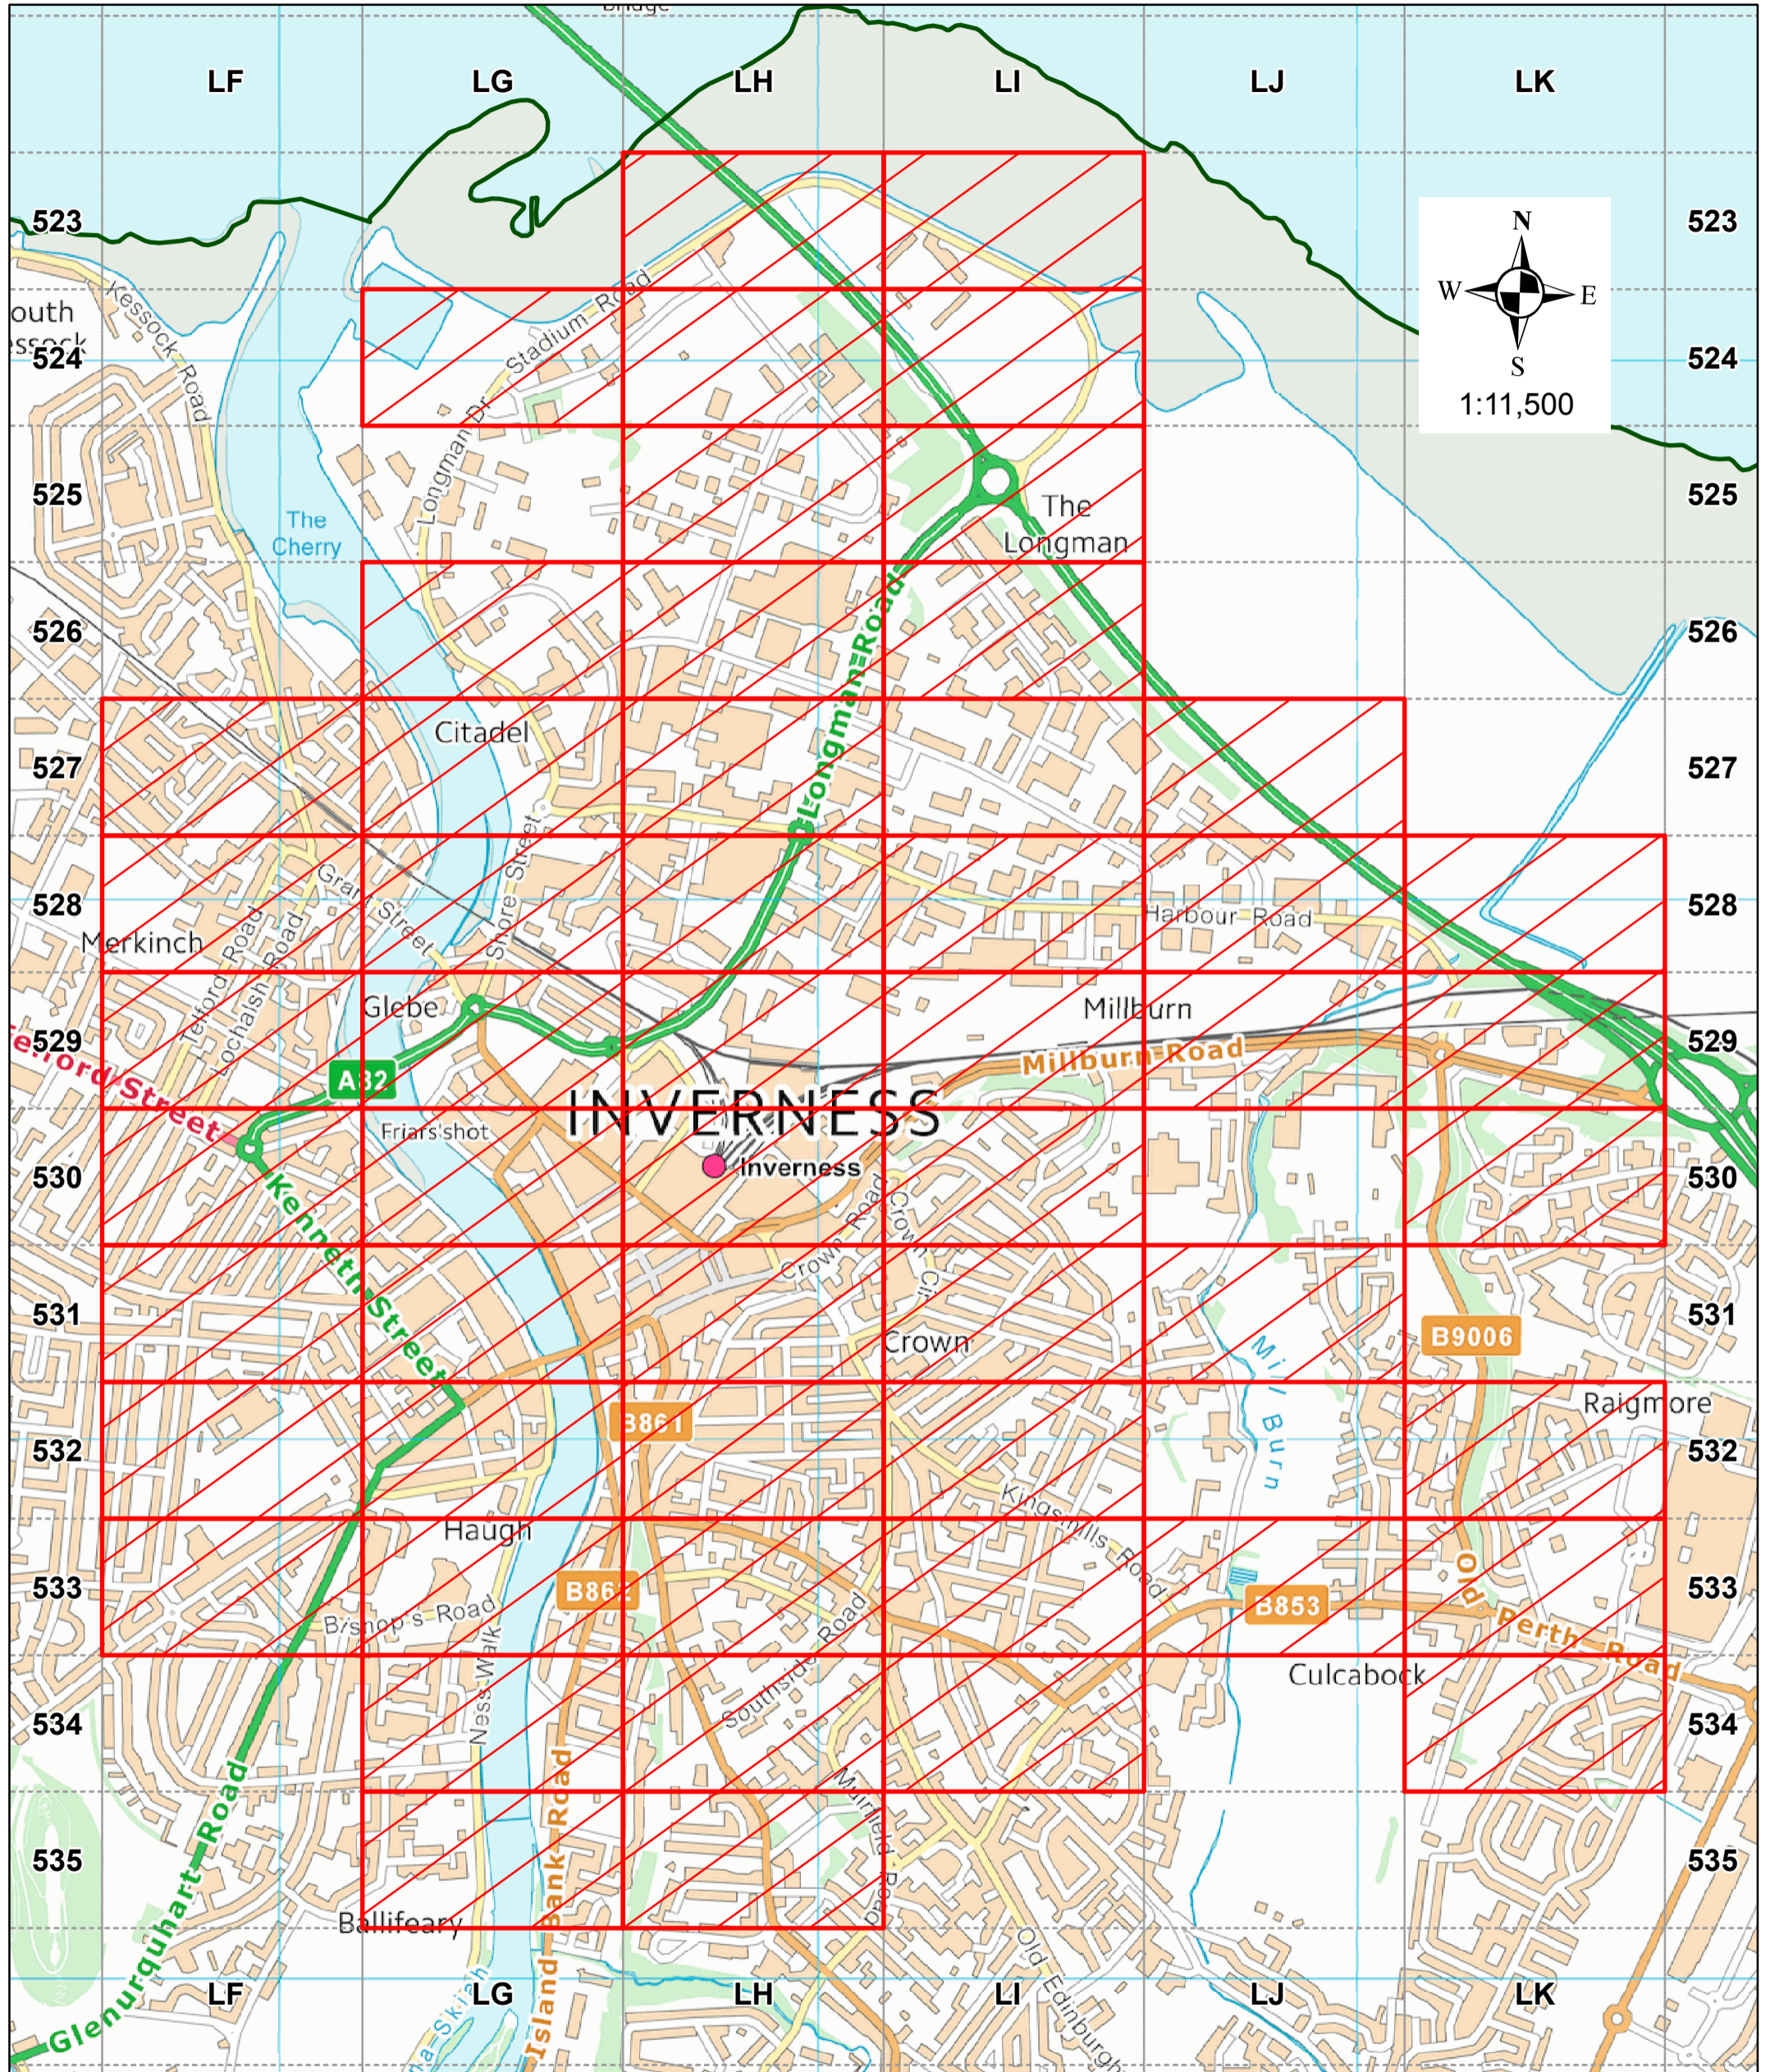

Inverness Overview Map

Reproduced by permission of Ordnance Survey on behalf of HMSO
© Crown copyright and database right 2016. All rights reserved.
Ordnance Survey licence 100023369.

Fort William Overview Map

Reproduced by permission of Ordnance Survey on behalf of HMSO
 © Crown copyright and database right 2016. All rights reserved.
 Ordnance Survey licence 100023369.