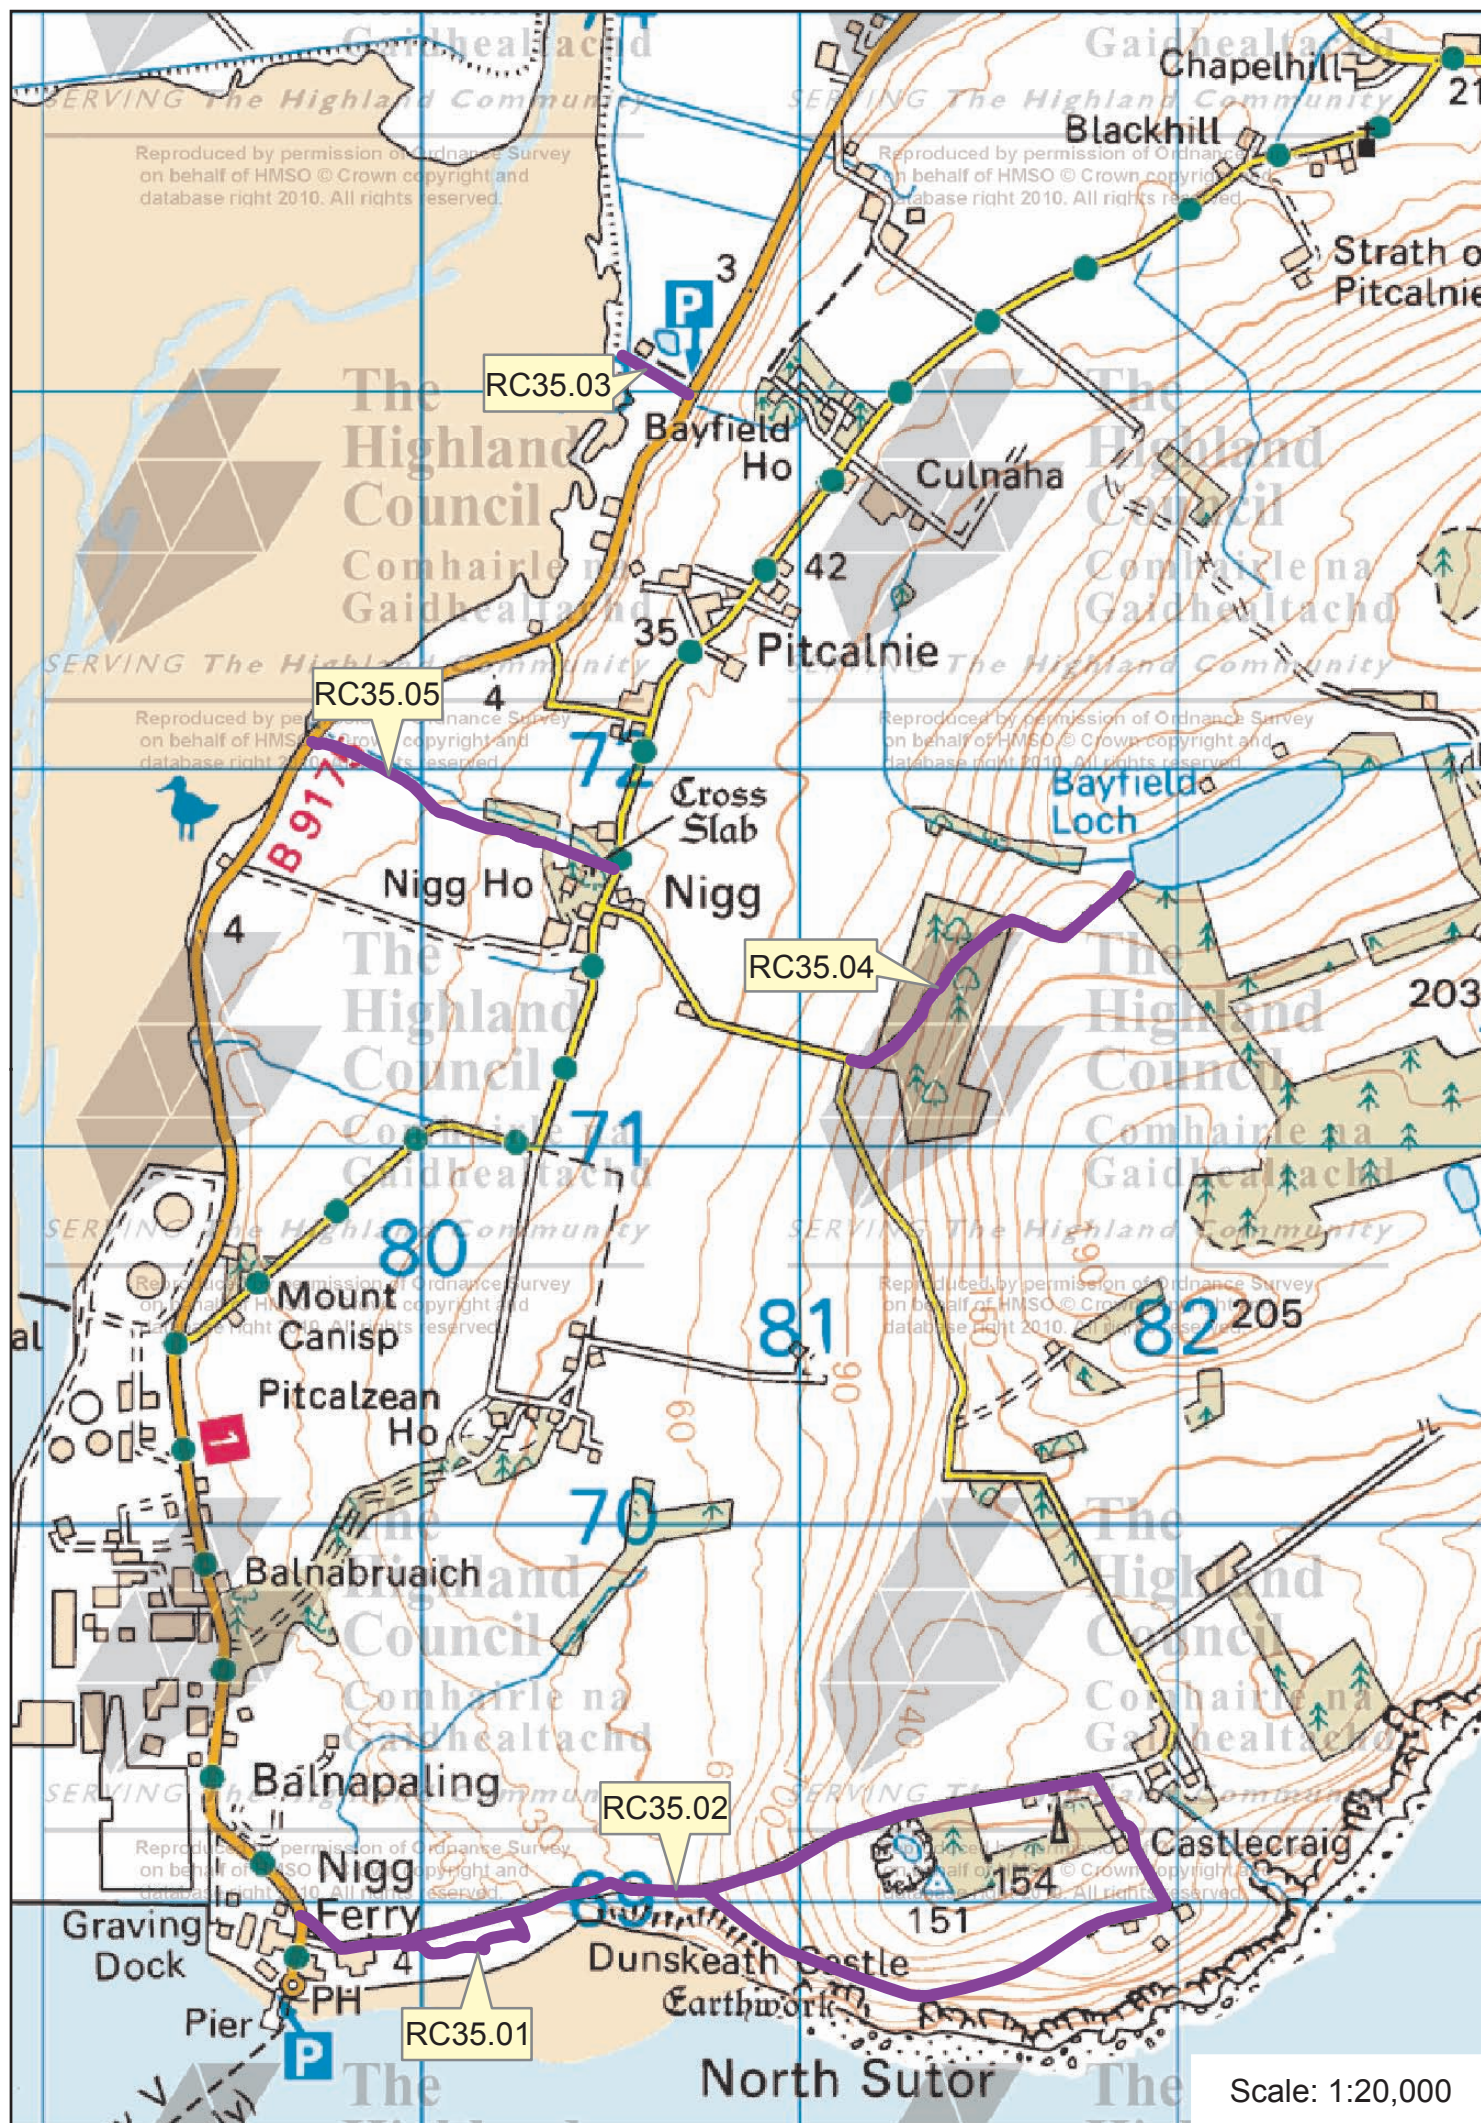

Map: 3a-b Kildary & Nigg

Ross and Cromarty Core Paths Plan

Path No.	Path Name/Route	Path Type	Length (kms)
RC25.01	Milton - bridge- Kildary	constructed path	0.8
RC25.02	Milton Wood circular	constructed path, track	1.7
RC25.03	Tarbat shore circular	farm track	3.3
RC25.04	Kildary Loch circular	earth, stone	1.4
RC25.05	Milton to Polnichol hall	earth	0.6
RC25.06	Kildary to Kildary Loch	stone	1.0
RC25.07	Meddat circular	farm track, earth	1.5
RC25.08	Tarbat mains link	farm track	0.5
RC35.01	Nigg links	grass, sand	0.4
RC35.02	CastleCraig circular	grass, earth, tarmac road	4.0
RC35.03	Nigg Bird Hide	constructed path	0.2
RC35.04	Bayfield hill/Loch	farm track	1.0
RC35.05	Bishops Walk, Nigg	constructed path	0.9

**Map: 3a-b
Kildary & Nigg**

**Ross & Cromarty
Core Paths Plan**

— Core paths