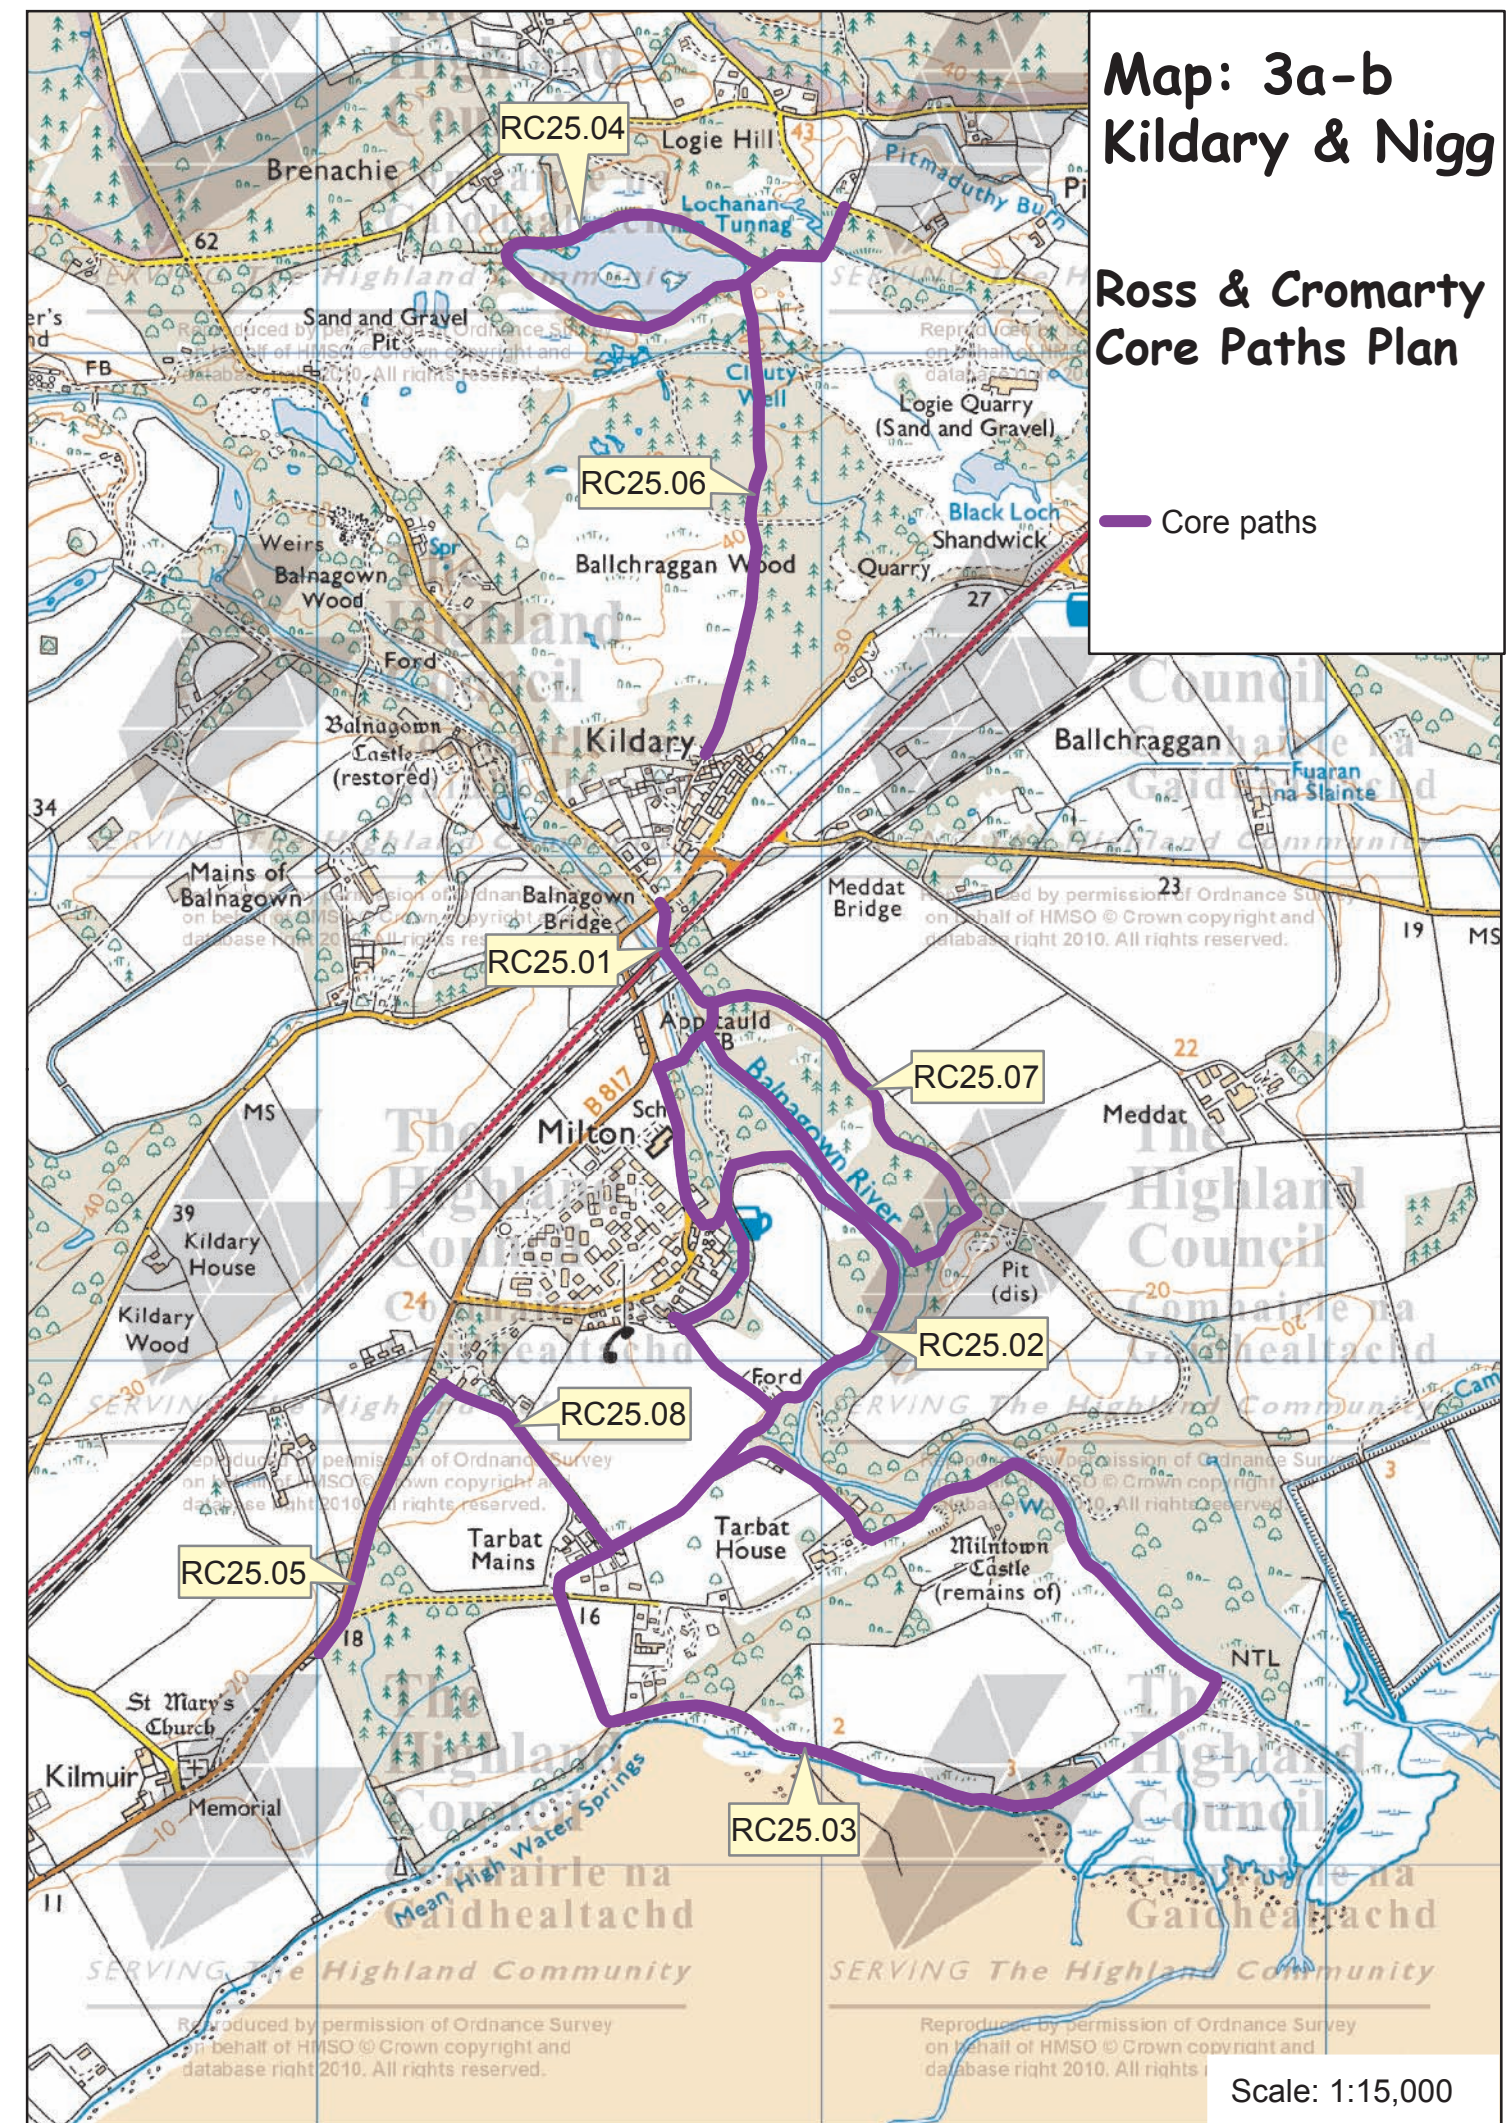

Map: 3a-b Kildary & Nigg

Ross and Cromarty Core Paths Plan

Path No.	Path Name/Route	Path Type	Length (kms)
RC25.01	Milton - bridge- Kildary	constructed path	0.8
RC25.02	Milton Wood circular	constructed path, track	1.7
RC25.03	Tarbat shore circular	farm track	3.3
RC25.04	Kildary Loch circular	earth, stone	1.4
RC25.05	Milton to Polnichol hall	earth	0.6
RC25.06	Kildary to Kildary Loch	stone	1.0
RC25.07	Meddat circular	farm track, earth	1.5
RC25.08	Tarbat mains link	farm track	0.5
RC35.01	Nigg links	grass, sand	0.4
RC35.02	CastleCraig circular	grass, earth, tarmac road	4.0
RC35.03	Nigg Bird Hide	constructed path	0.2
RC35.04	Bayfield hill/Loch	farm track	1.0
RC35.05	Bishops Walk, Nigg	constructed path	0.9

**Map: 3a-b
Kildary & Nigg**

**Ross & Cromarty
Core Paths Plan**

— Core paths