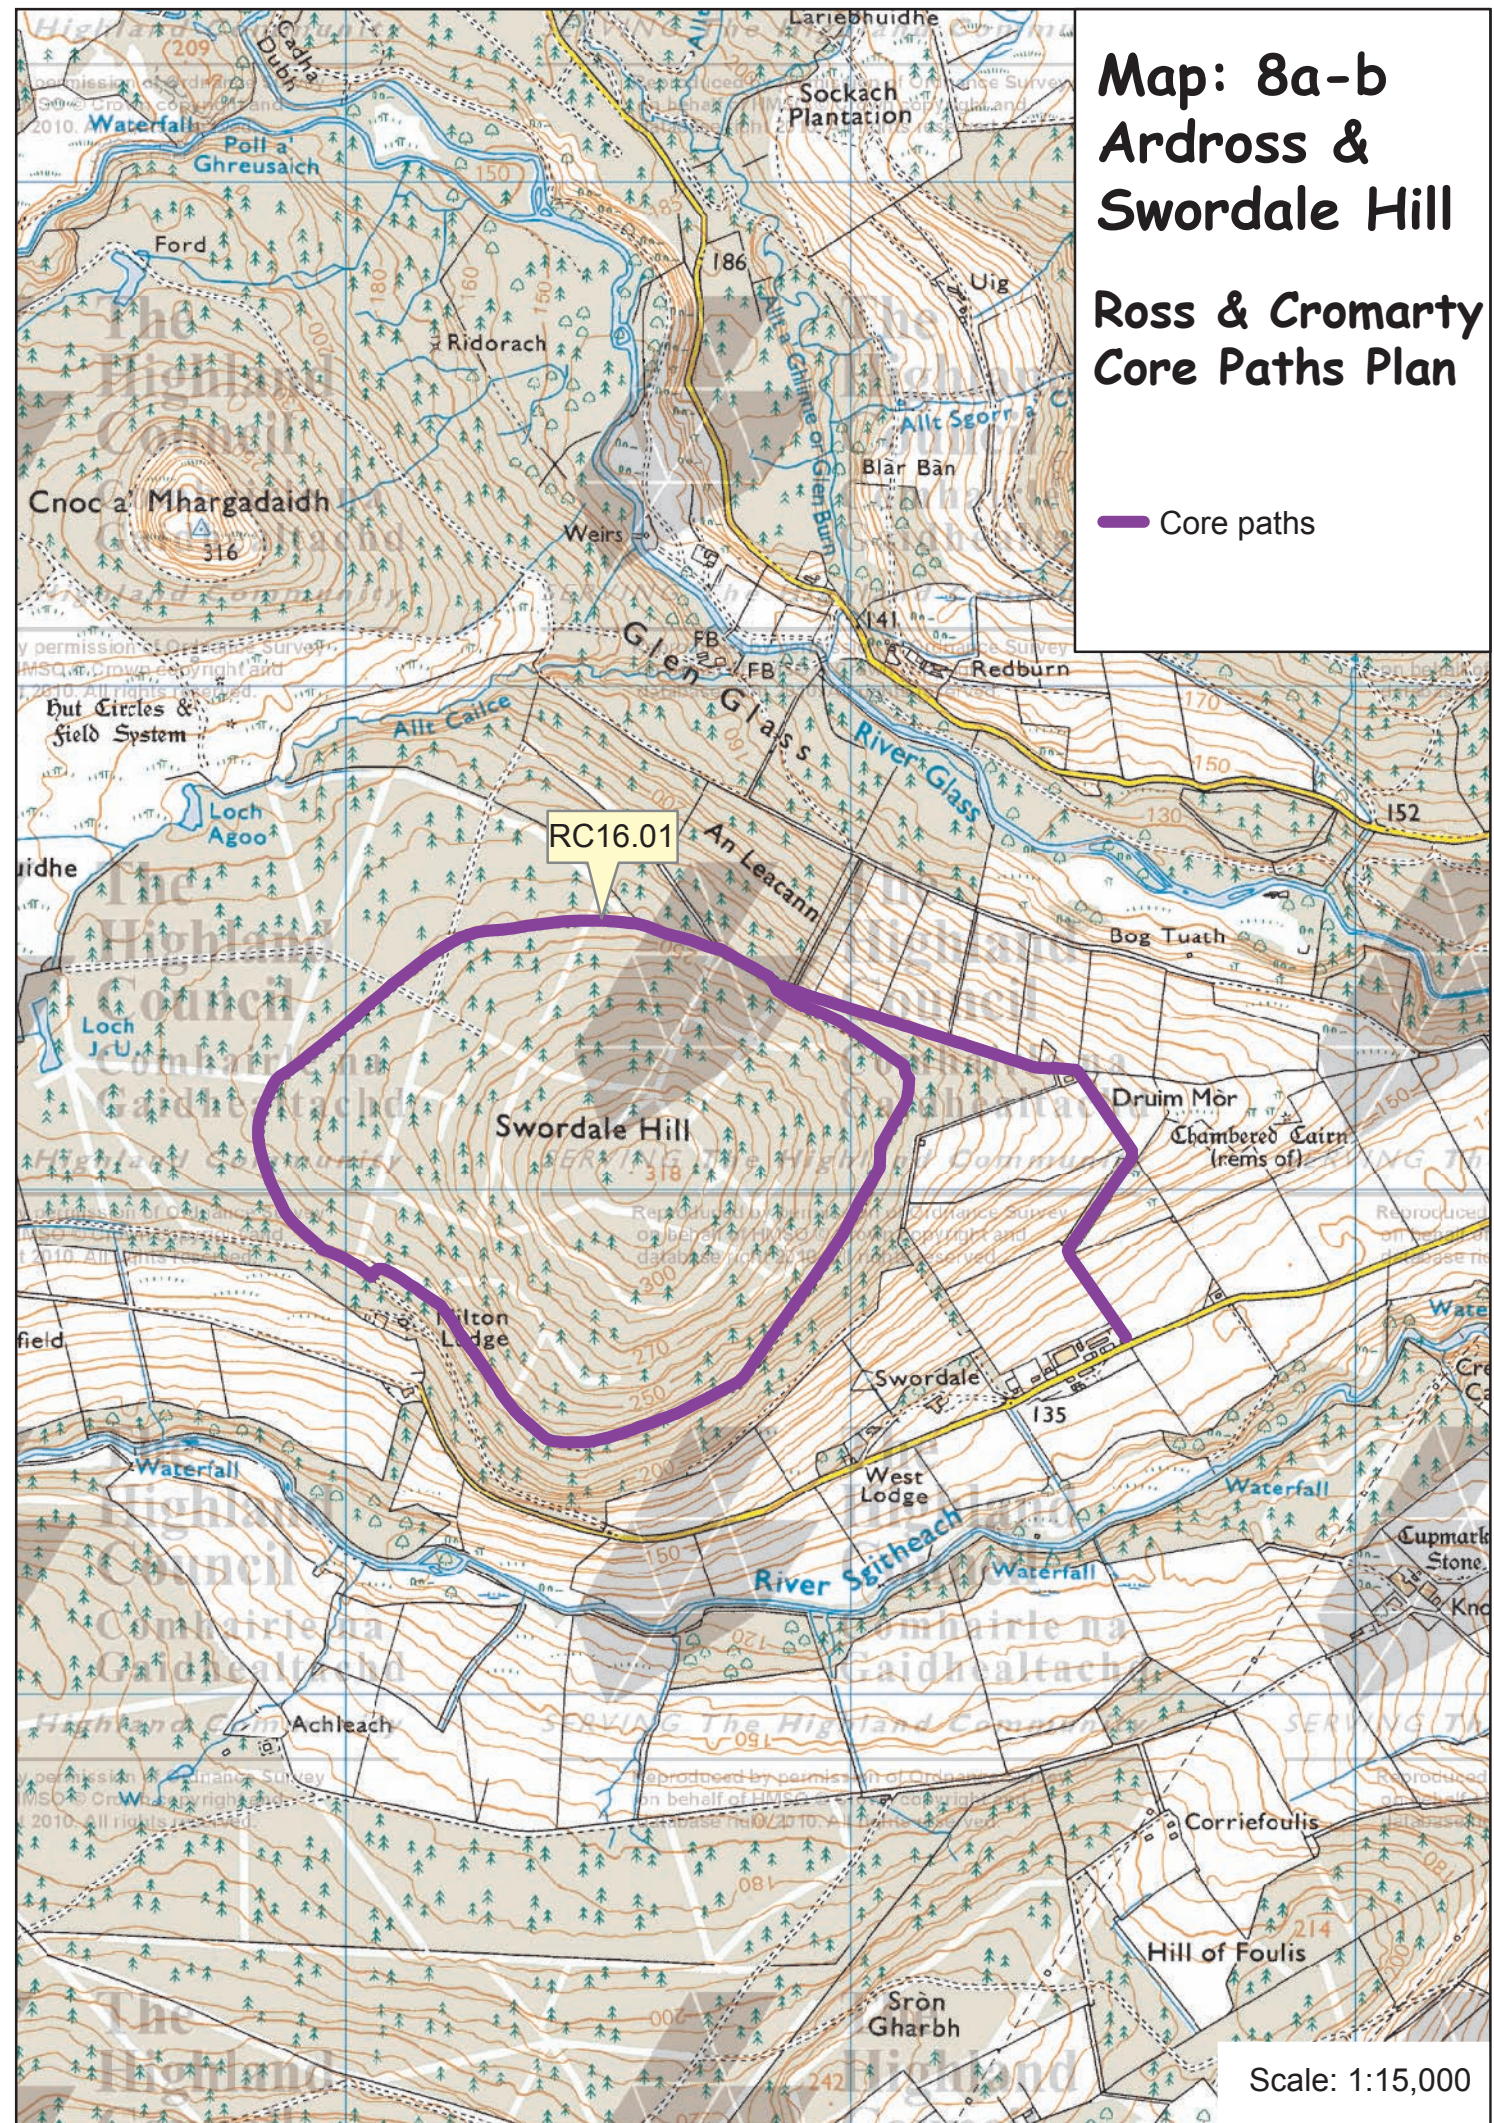

Map: 8a-b Ardross & Swordale Hill

Ross and Cromarty Core Paths Plan

Path No.	Path Name/Route	Path Type	Length (kms)
RC05.01	Fyrish Path	constructed path	3.7
RC05.02	Tollie to Lealty Path	estate track	2.4
RC05.03	Dam Wood	forest track	1.8
RC05.04	Dublin to Ardross Mains	forest track	0.6
RC16.01	Swordale Hill	forest track	4.8

Map: 8a-b Ardross & Sworddale Hill

Ross & Cromarty Core Paths Plan

— Core paths