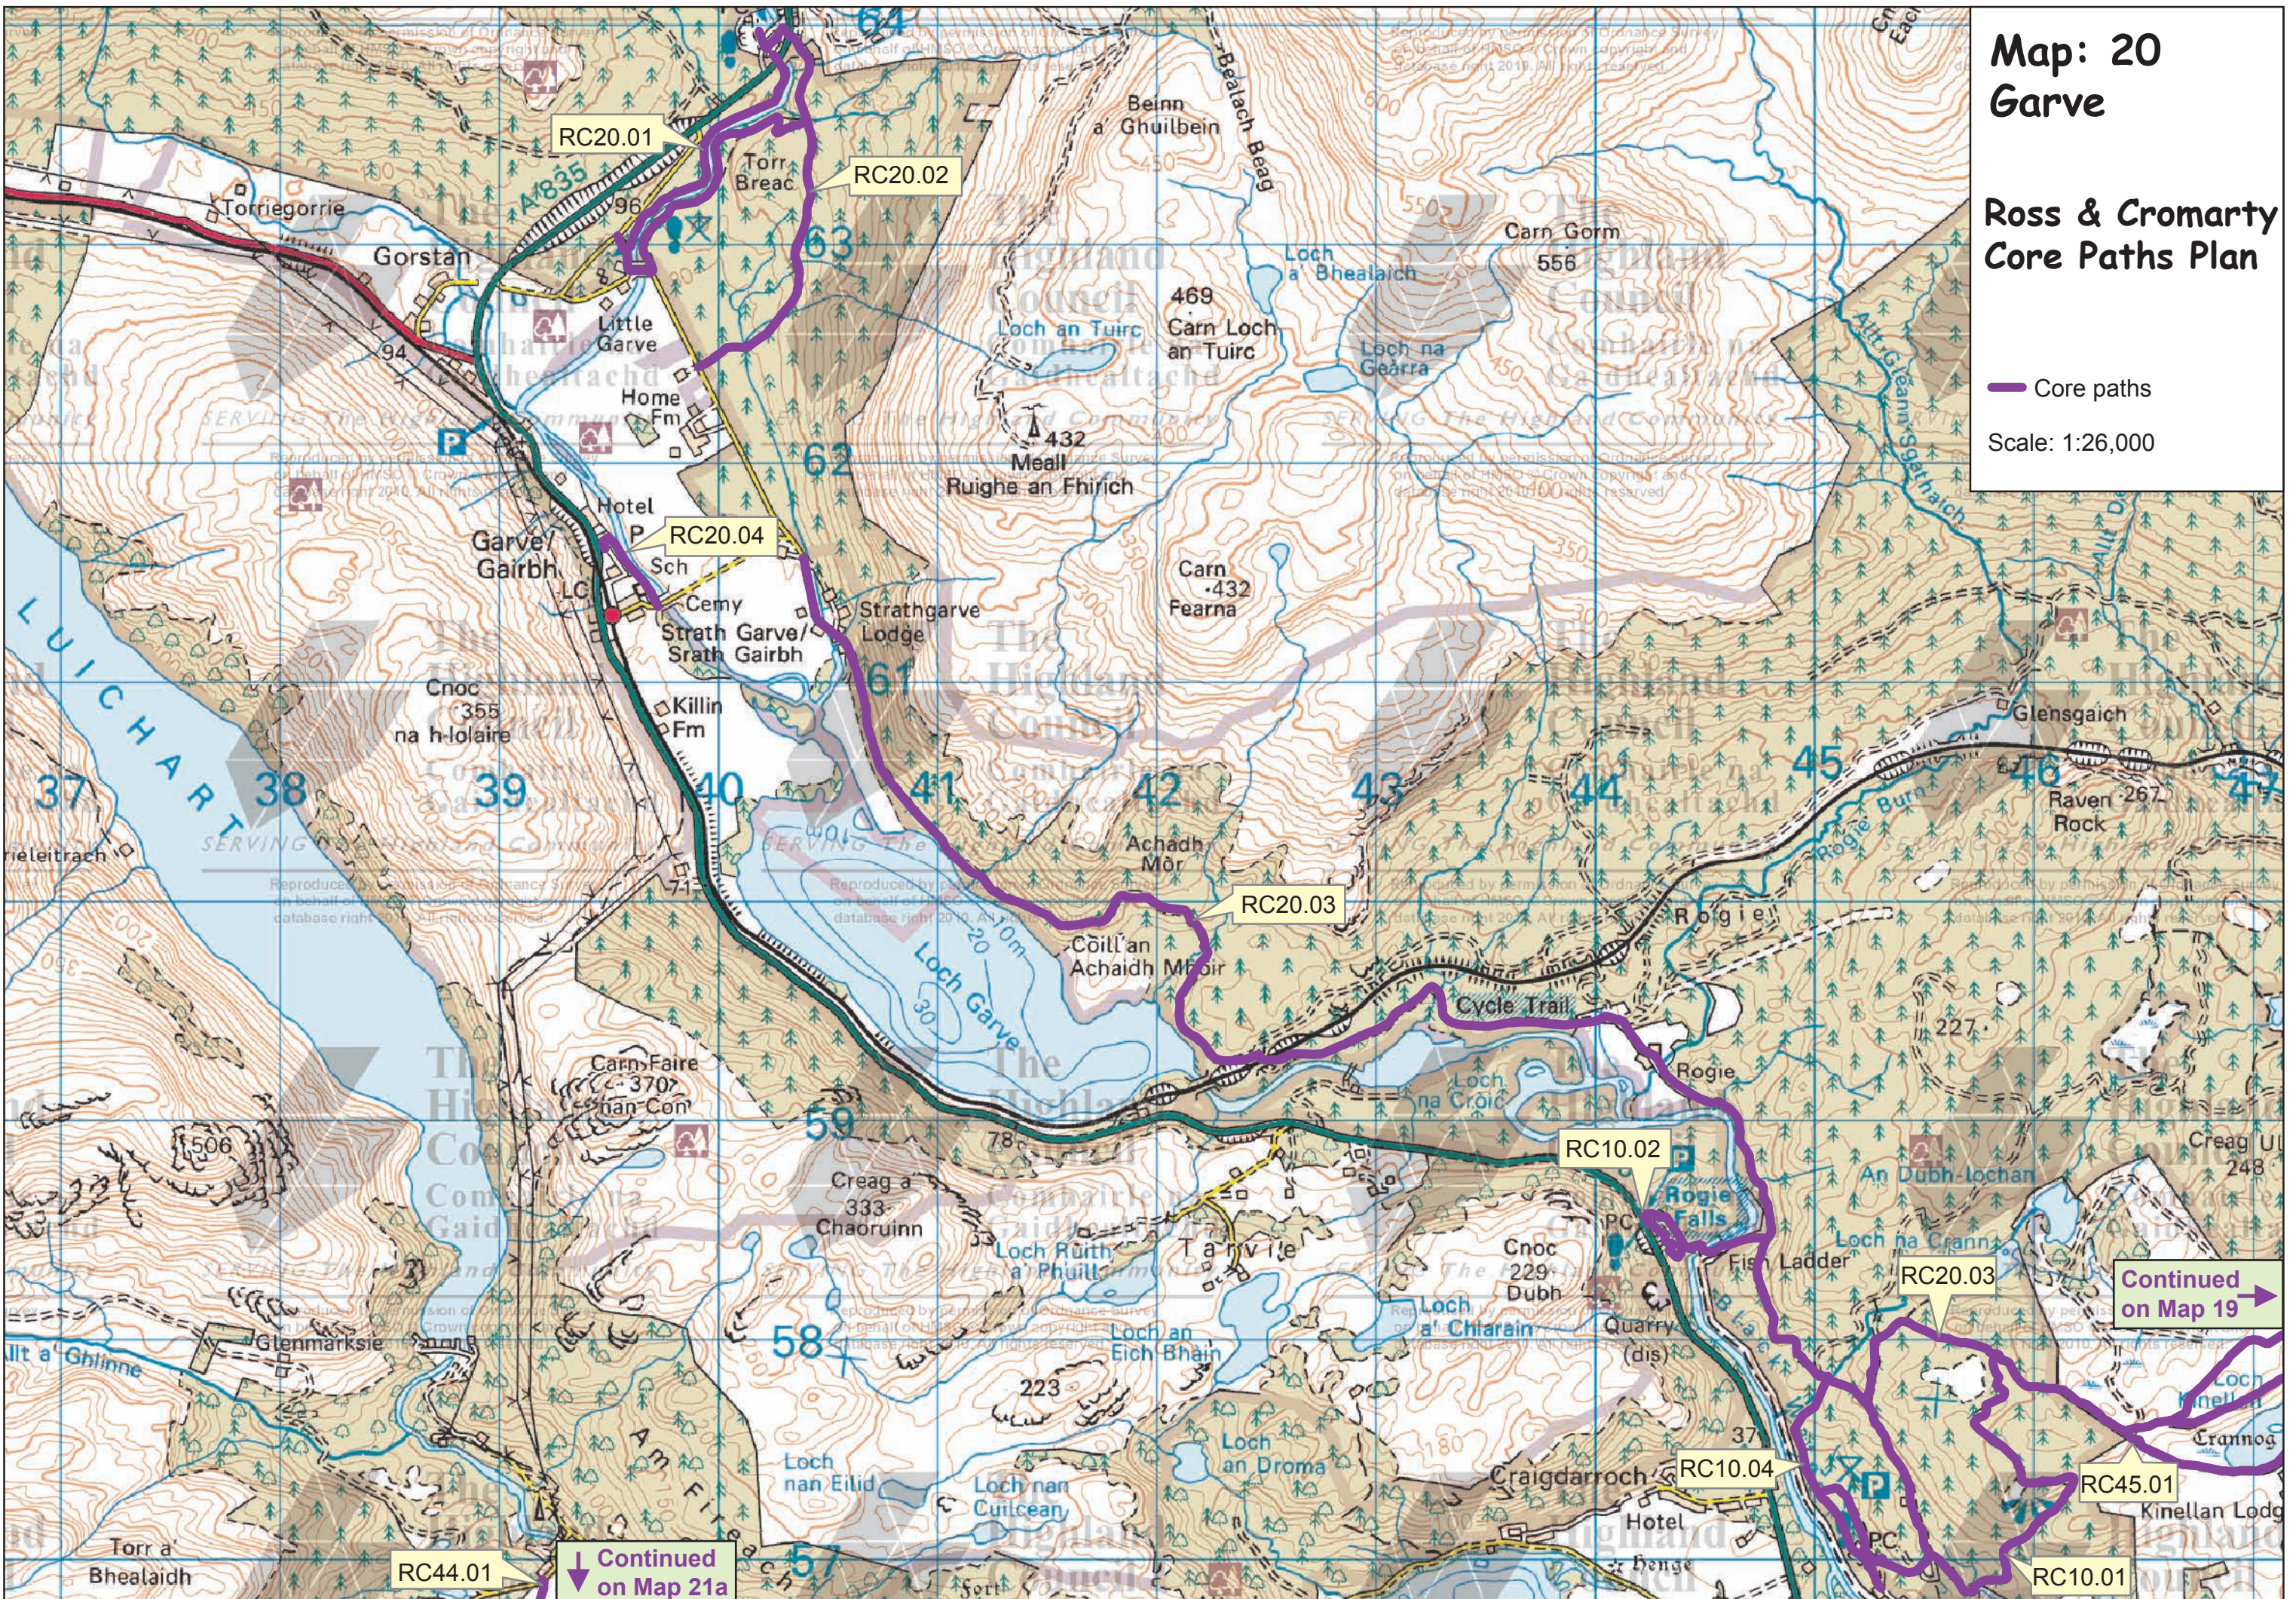

## Map: 20 Garve

### Ross and Cromarty Core Paths Plan

<b>Path No.</b>	<b>Path Name/Route</b>	<b>Path Type</b>	<b>Length (kms)</b>
RC10.01	View Rock	constructed path	2.4
RC10.02	Rogie Falls	constructed path	1.0
RC10.04	Torrachilty woods	constructed path	2.4
RC20.01	Silverbridge circuit	constructed path/earth	3.6
RC20.02	Tor Breac	forest track	1.4
RC20.03	Kinellan to Strathgarve	constructed path/forest track	9.7
RC20.04	Village river path	constructed path (stone)	0.5
RC44.01	Scatwell circular	estate road	1.4
RC45.01	Loch Kinellan circuit	farm track	3.5

# Map: 20 Garve

## Ross & Cromarty Core Paths Plan

— Core paths

Scale: 1:26,000

Continued  
on Map 19 →

↓ Continued  
on Map 21a

RC44.01

RC10.01

RC45.01