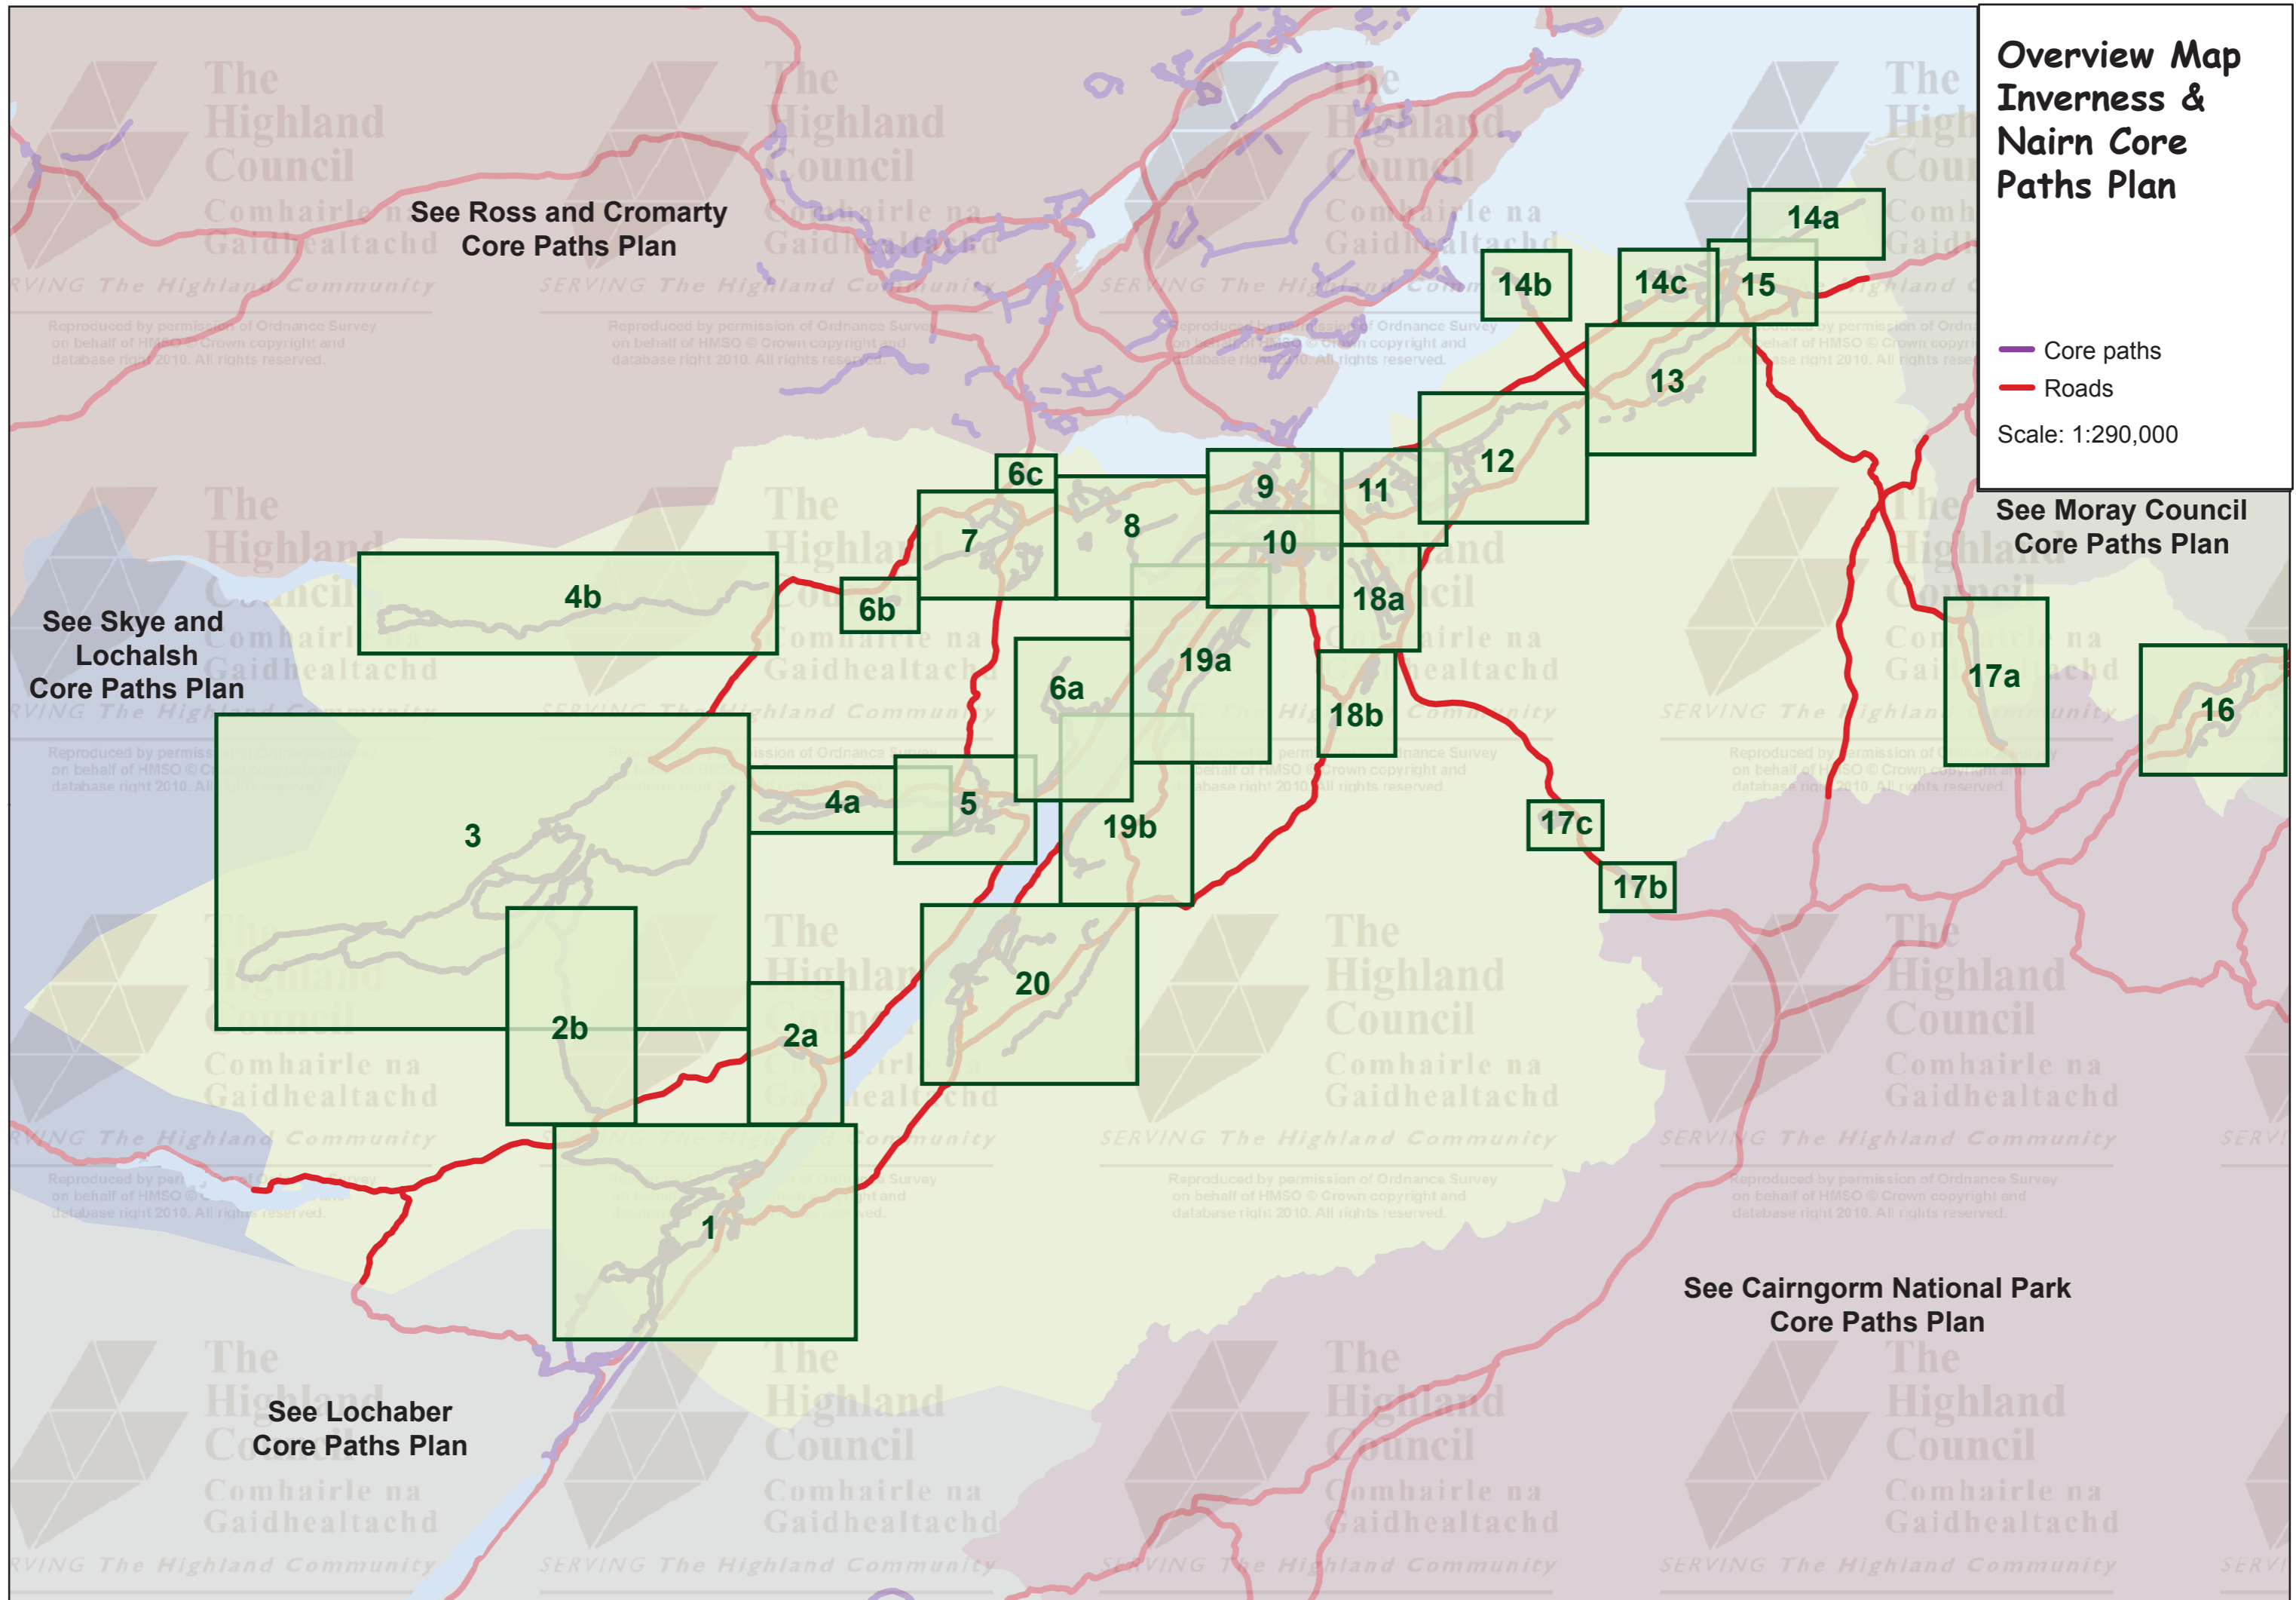

Map Numbers For Inverness and Nairn Core Paths Plan

- 1 Fort Augustus & Inchnacardoch Forest
- 2 Invermoriston & Dundreggan
- 3 Cannich & Tomich
- 4 Glenurquhart & Glen Strathfarrar
- 5 Drumnadrochit
- 6 Abriachan, Eskdale & Beaully
- 7 Kiltarlity Village
- 8 The Aird
- 9 Inverness West
- 10 Inverness South
- 11 Inverness East
- 12 Culloden & Croy
- 13 Cawdor
- 14 Ardersier, Culbin & Delnies
- 15 Nairn
- 16 Advie
- 17 Dava, Slochd & Tomatin
- 18 Daviot & Inverarnie
- 19 Dores & Farigaig
- 20 Foyers

**Overview Map
Inverness &
Nairn Core
Paths Plan**

— Core paths
— Roads

Scale: 1:290,000

See Ross and Cromarty
Core Paths Plan

See Skye and
Lochalsh
Core Paths Plan

See Lochaber
Core Paths Plan

See Moray Council
Core Paths Plan

See Cairngorm National Park
Core Paths Plan