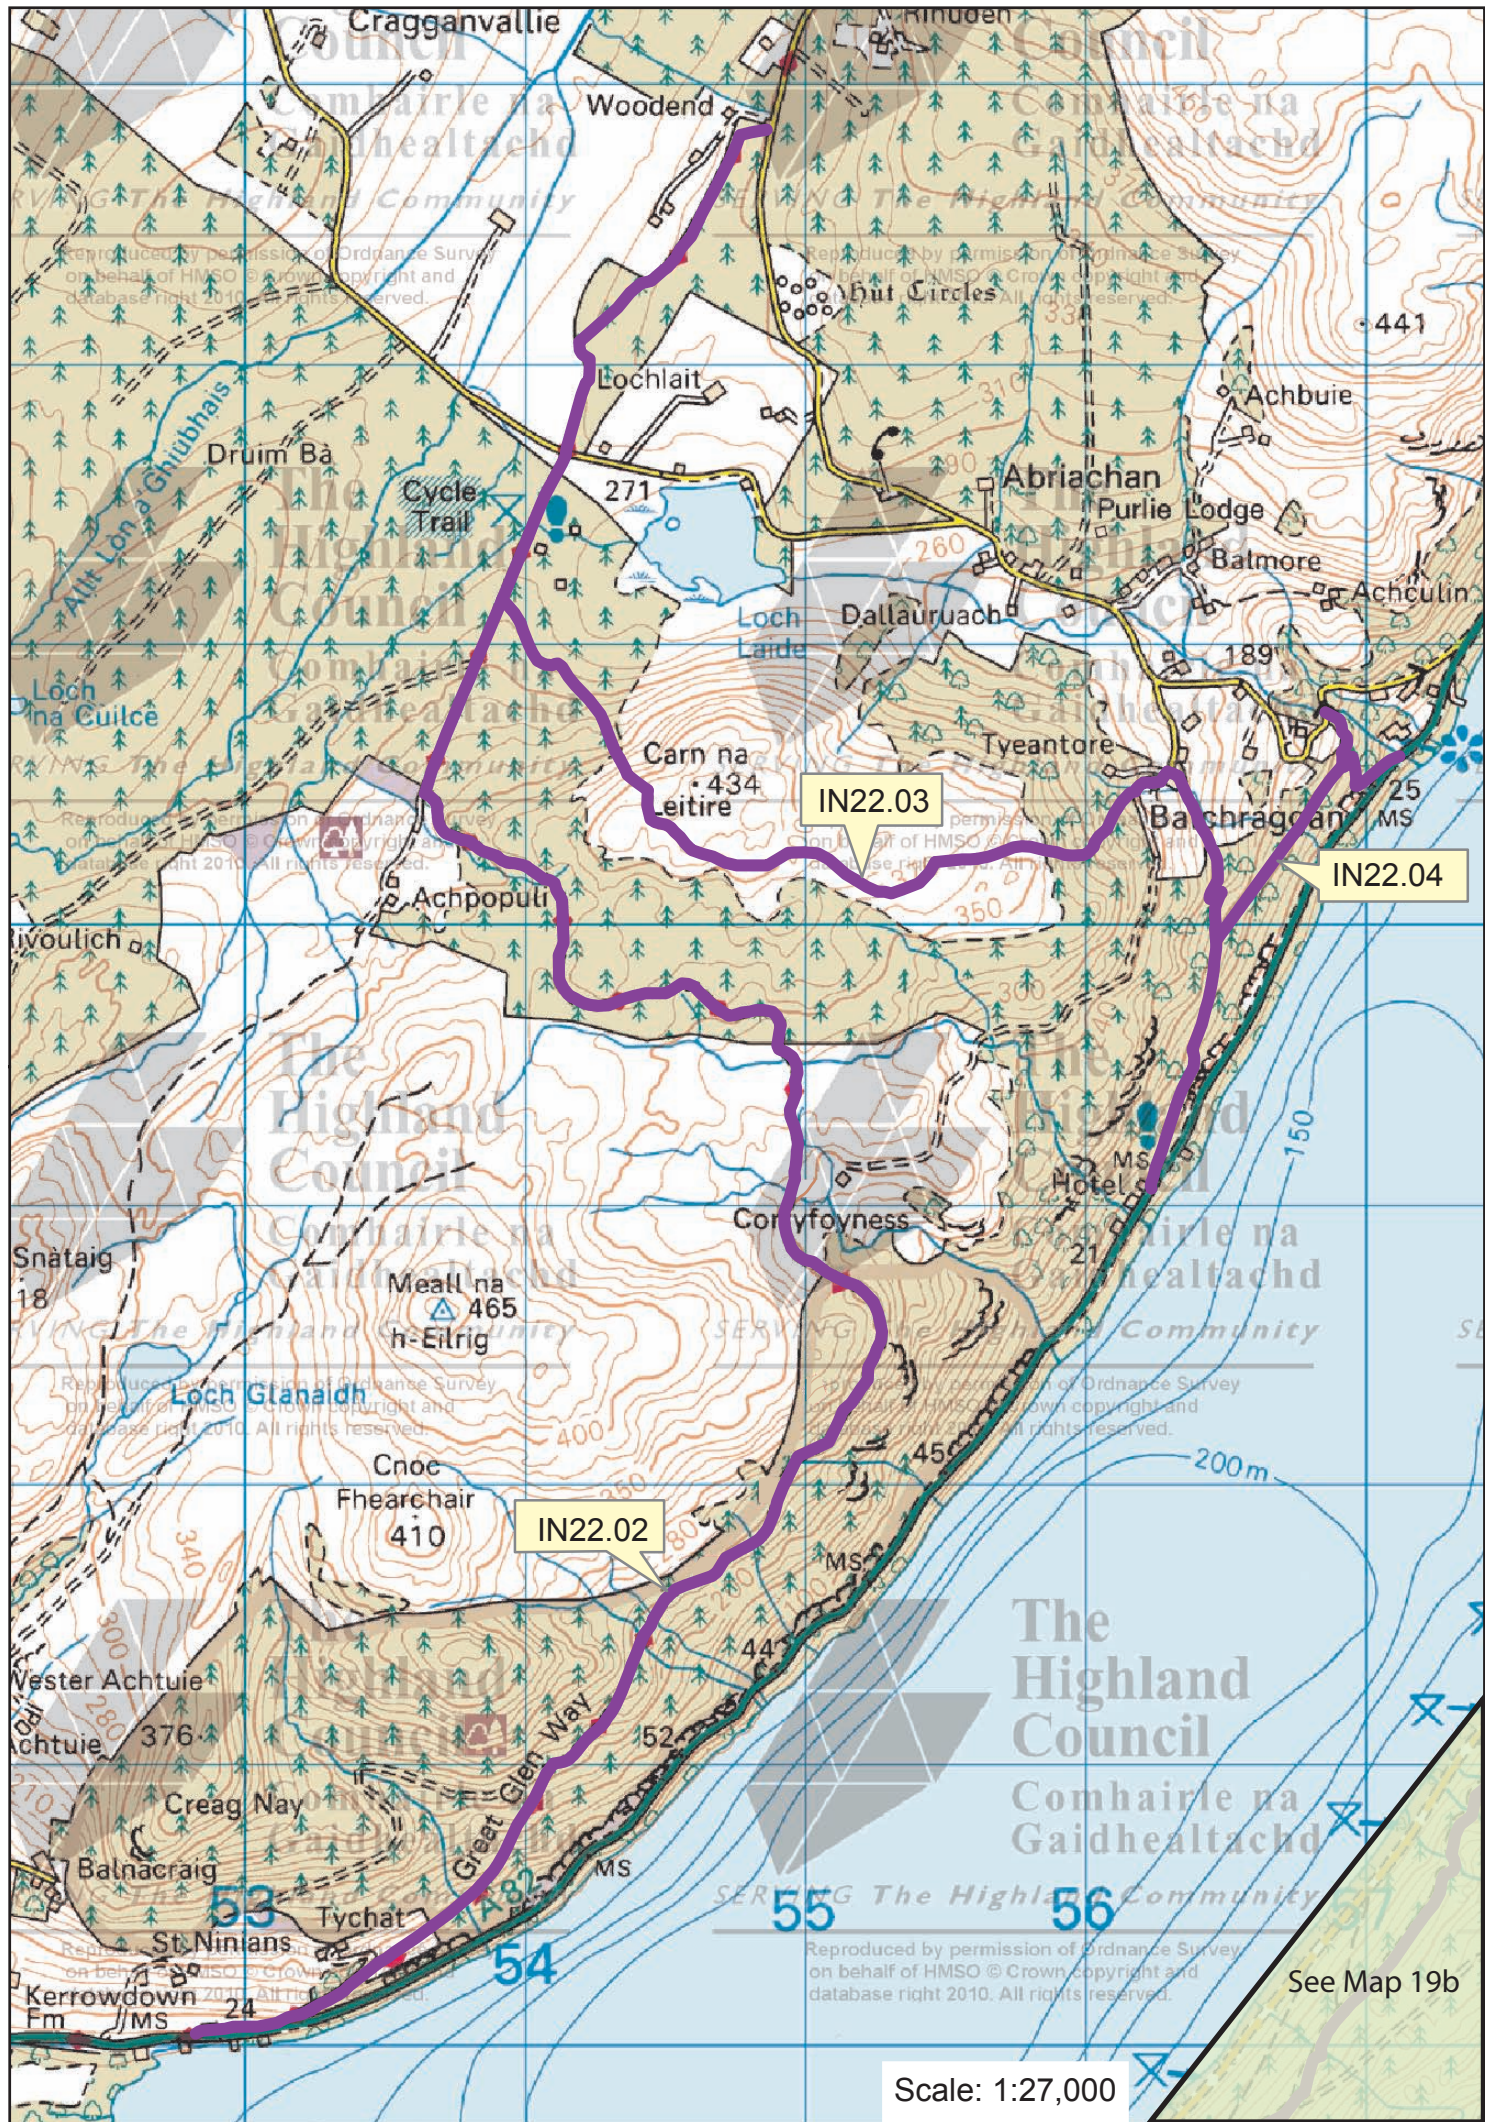

**Map: 6a-c Abriachan, Eskadale & Beauly  
Inverness and Nairn Core Paths Plan**

<b>Path No.</b>	<b>Path Name/Route</b>	<b>Path Type</b>	<b>Length (kms)</b>
IN03.01	Riverside loop, Beauly	road (tar)/path (earth)	1.1
IN03.02	Cnoc na Rath path	gravel	0.7
IN20.01	Eskadale to Drumkinneas	track	0.9
IN22.02	Abriachan to Drumnadrochit by Great Glen Way	path (gravel)	9.9
IN22.03	Clansman Hotel to Abriachan	path (gravel)	4.8
IN22.04	Clansman Hotel to Abriachan Nurseries	path (earth)	1.4

**Map: 6a-c  
Abriachan,  
Eskadale &  
Beauly**

**Inverness &  
Nairn Core  
Paths Plan**

— Core paths

Scale: 1:15,000