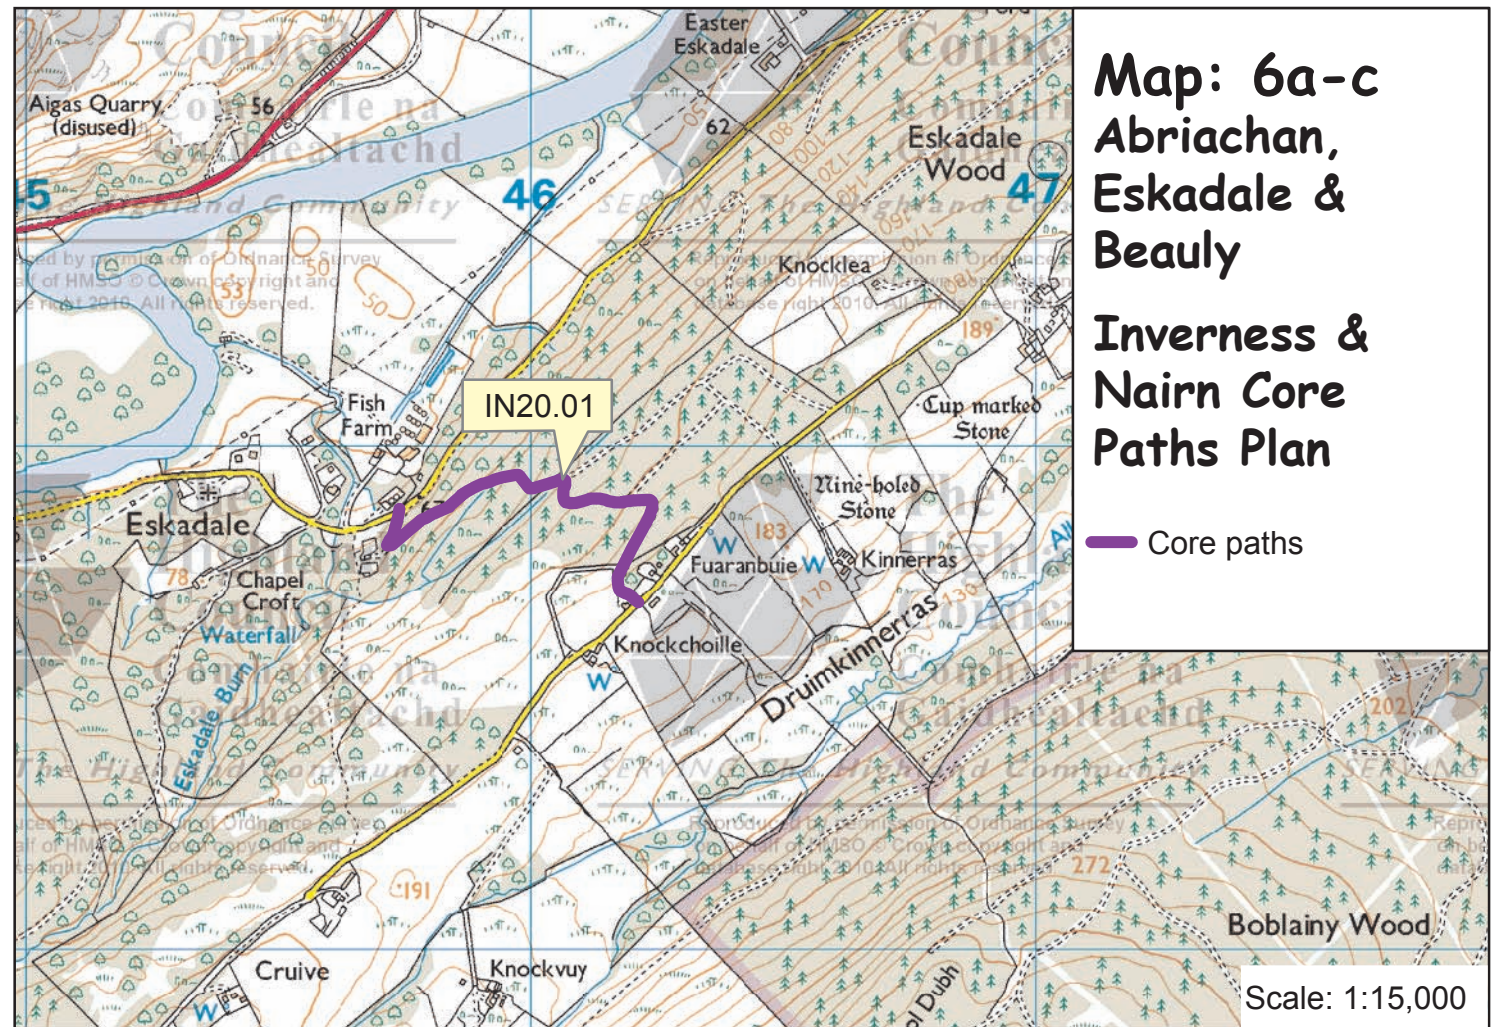

**Map: 6a-c Abriachan, Eskadale & Beauly  
Inverness and Nairn Core Paths Plan**

<b>Path No.</b>	<b>Path Name/Route</b>	<b>Path Type</b>	<b>Length (kms)</b>
IN03.01	Riverside loop, Beauly	road (tar)/path (earth)	1.1
IN03.02	Cnoc na Rath path	gravel	0.7
IN20.01	Eskadale to Drumkinneas	track	0.9
IN22.02	Abriachan to Drumnadrochit by Great Glen Way	path (gravel)	9.9
IN22.03	Clansman Hotel to Abriachan	path (gravel)	4.8
IN22.04	Clansman Hotel to Abriachan Nurseries	path (earth)	1.4

**Map: 6a-c  
Abriachan,  
Eskadale &  
Beauly**

**Inverness &  
Nairn Core  
Paths Plan**

— Core paths

Scale: 1:15,000