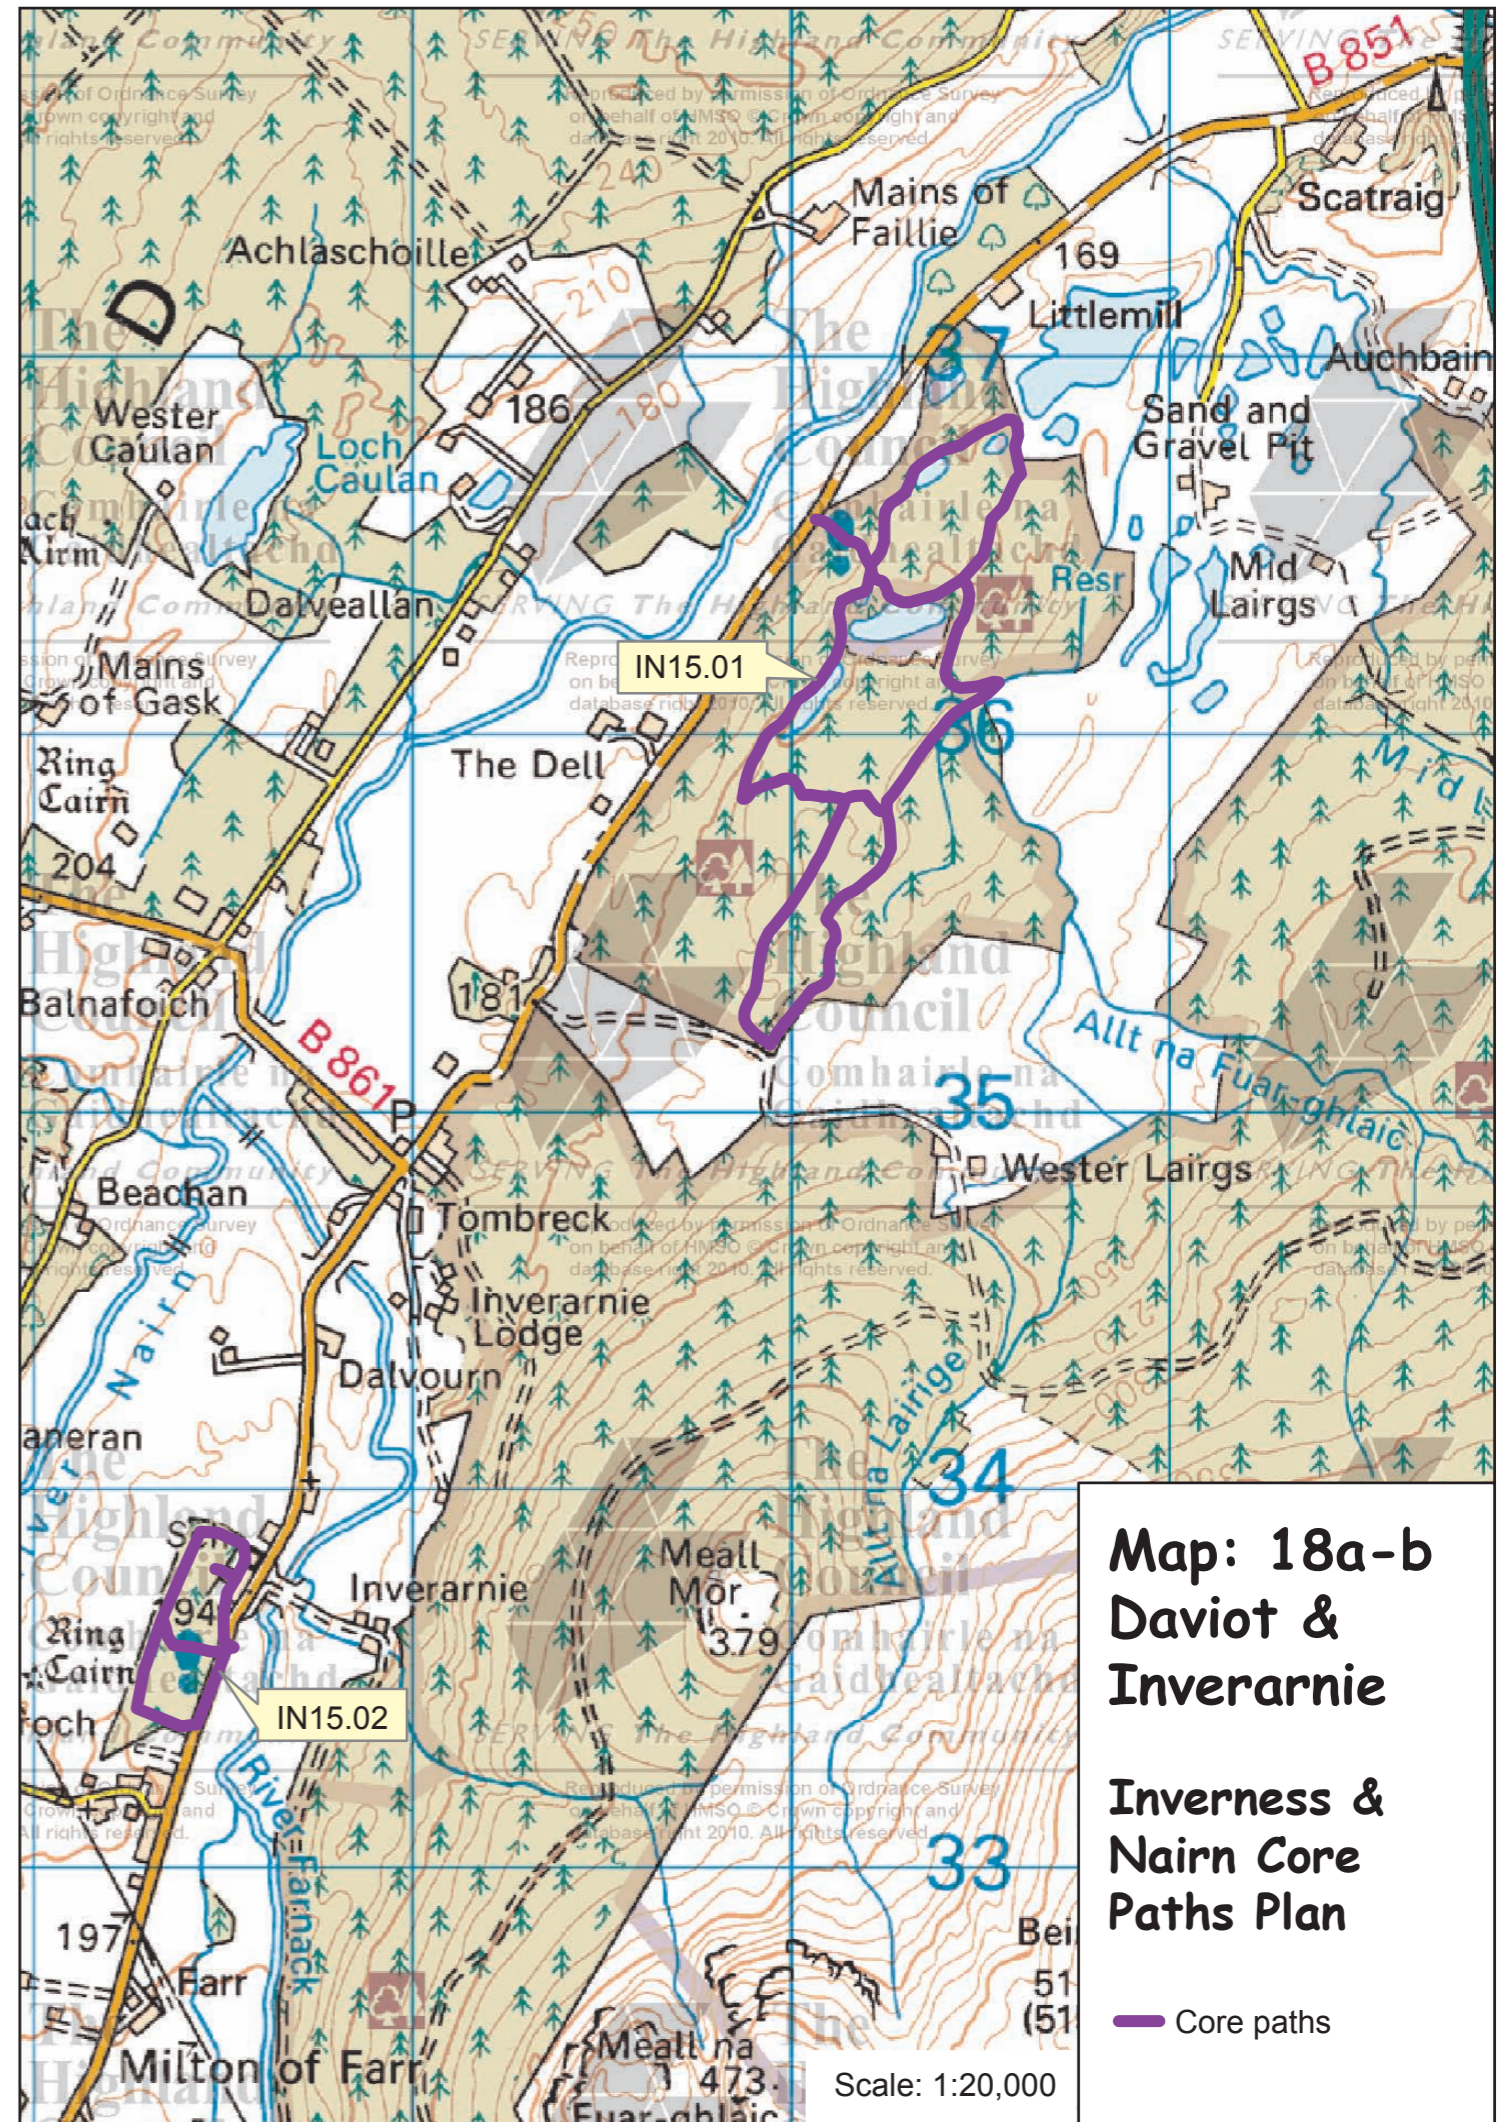

**Map: 18a-b Daviot & Inverarnie
Inverness and Nairn Core Paths Plan**

Path No.	Path Name/Route	Path Type	Length (kms)
IN11.01	Daviot Wood to Faillie by General Wade's Military Road	track	3.0
IN11.02	Daviot Woods circuits	track/path (gravel)	9.6
IN15.01	Littlemill Esker Trail	track/path (gravel)	5.2
IN15.02	School Wood circuit	path (gravel)	1.6
IN19.39	General Wade's Military Road to Daviot Wood	track	1.7
IN19.40	Castleton to Daviot Wood by Bogbain Moor	track	1.1
IN19.70	Bogbain Wood to Milton of Leys	path (earth)	0.5

**Map: 18a-b
Daviot &
Inverarnie**

**Inverness &
Nairn Core
Paths Plan**

— Core paths