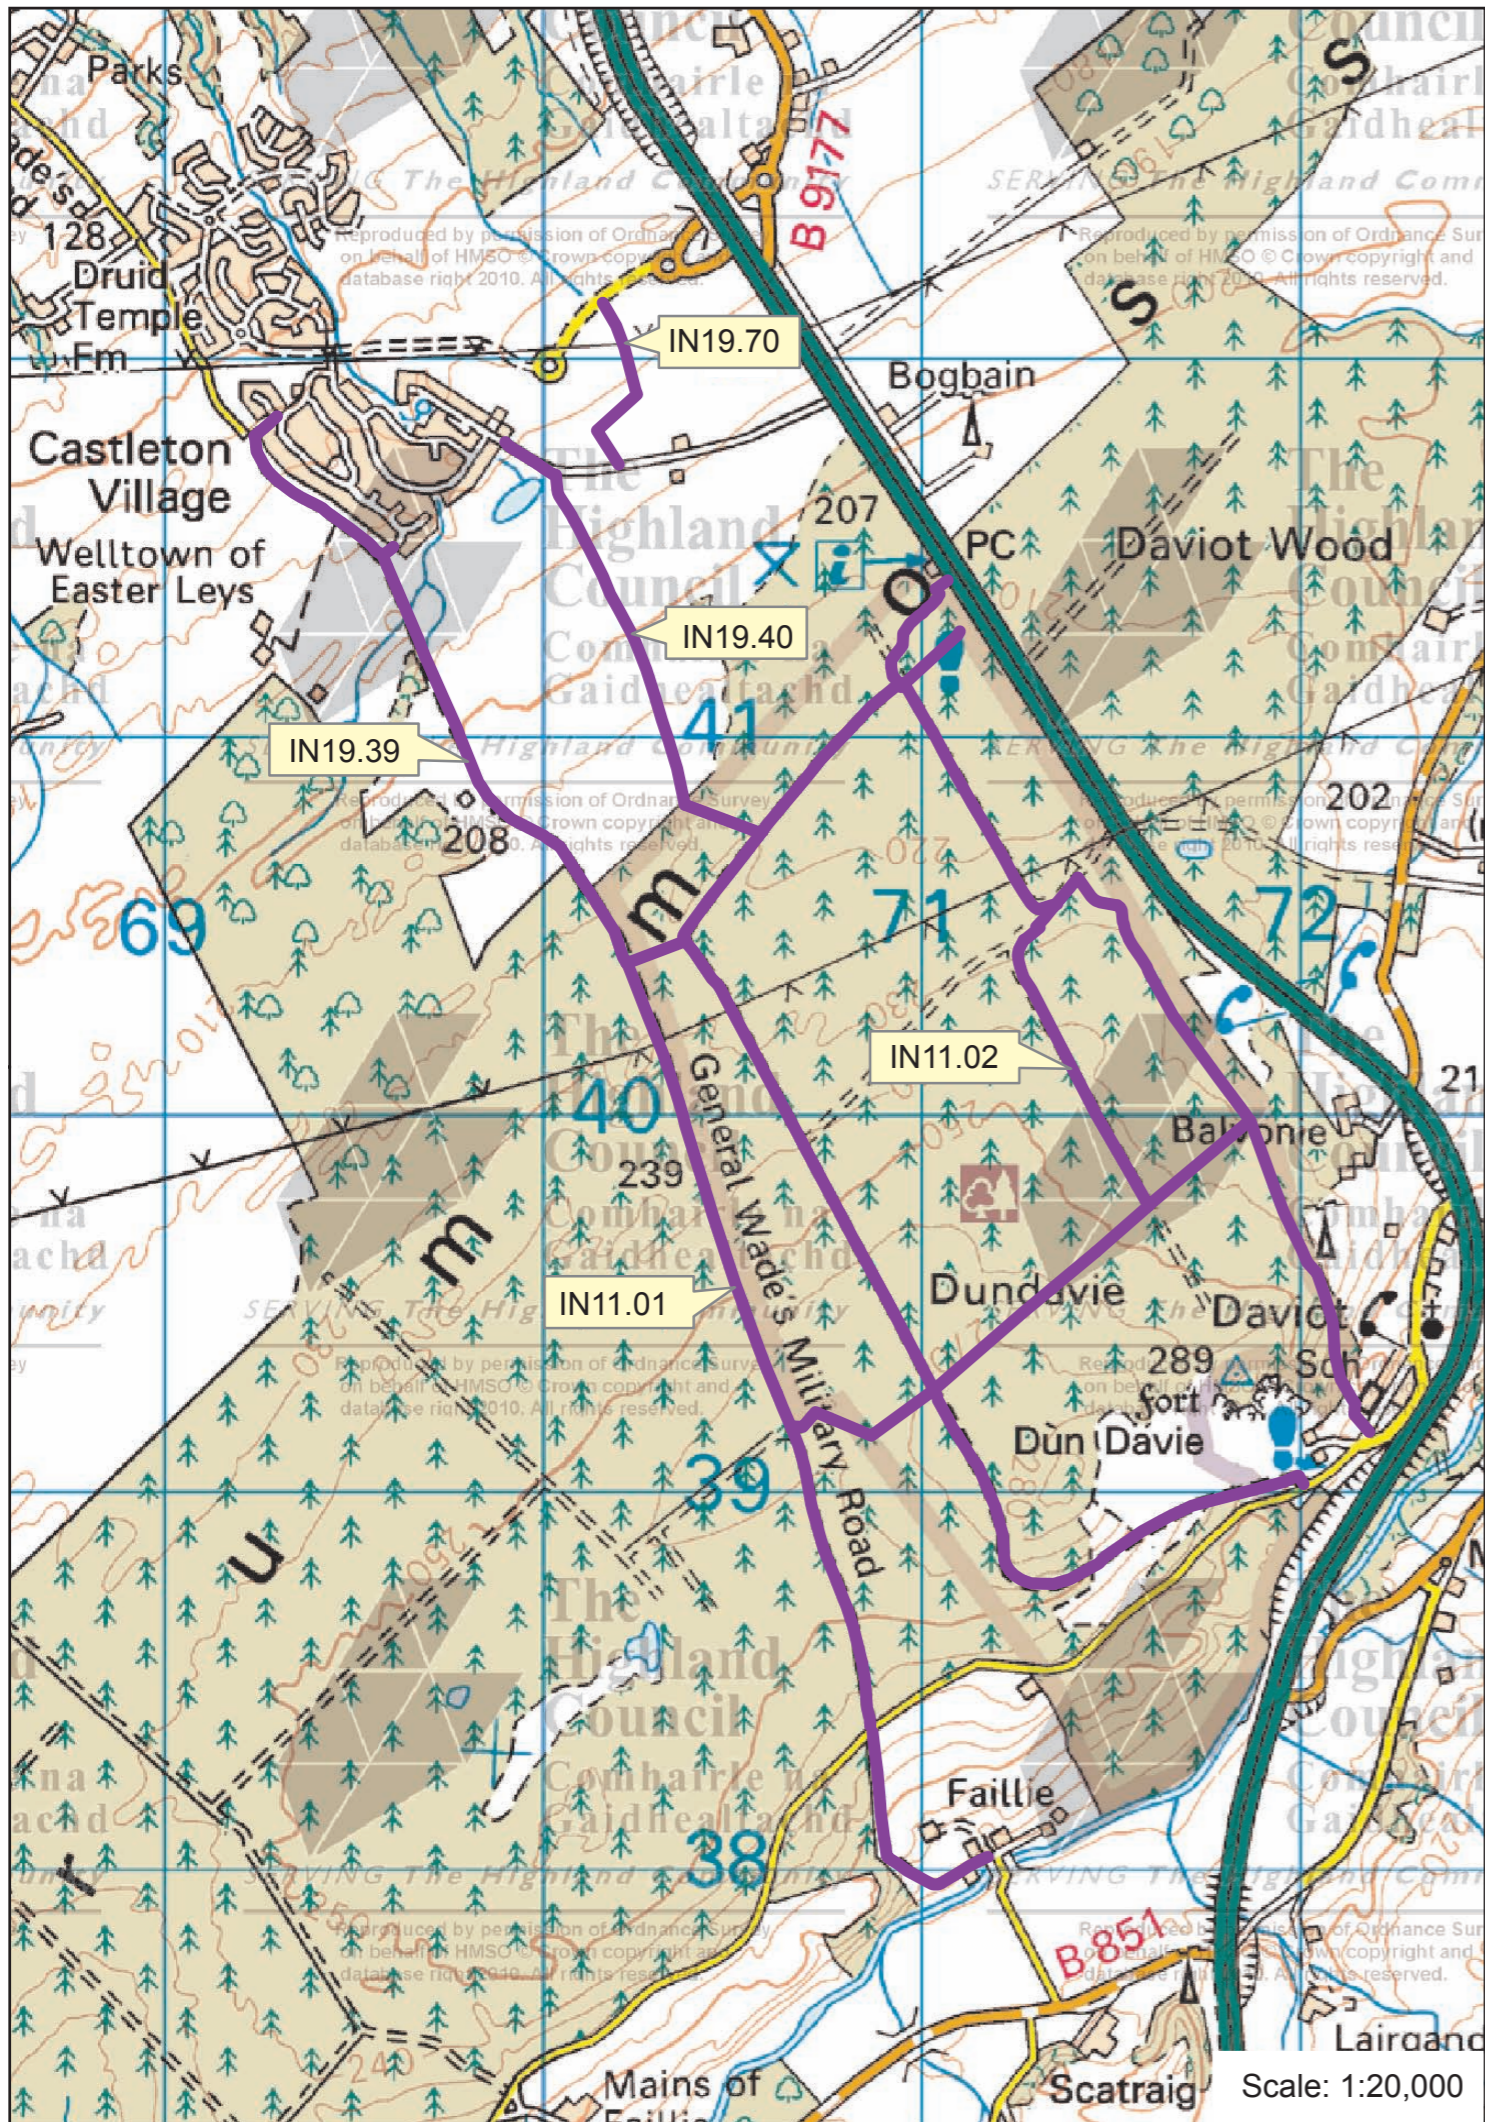

**Map: 18a-b Daviot & Inverarnie
Inverness and Nairn Core Paths Plan**

Path No.	Path Name/Route	Path Type	Length (kms)
IN11.01	Daviot Wood to Faillie by General Wade's Military Road	track	3.0
IN11.02	Daviot Woods circuits	track/path (gravel)	9.6
IN15.01	Littlemill Esker Trail	track/path (gravel)	5.2
IN15.02	School Wood circuit	path (gravel)	1.6
IN19.39	General Wade's Military Road to Daviot Wood	track	1.7
IN19.40	Castleton to Daviot Wood by Bogbain Moor	track	1.1
IN19.70	Bogbain Wood to Milton of Leys	path (earth)	0.5

**Map: 18a-b
Daviot &
Inverarnie**

**Inverness &
Nairn Core
Paths Plan**

— Core paths