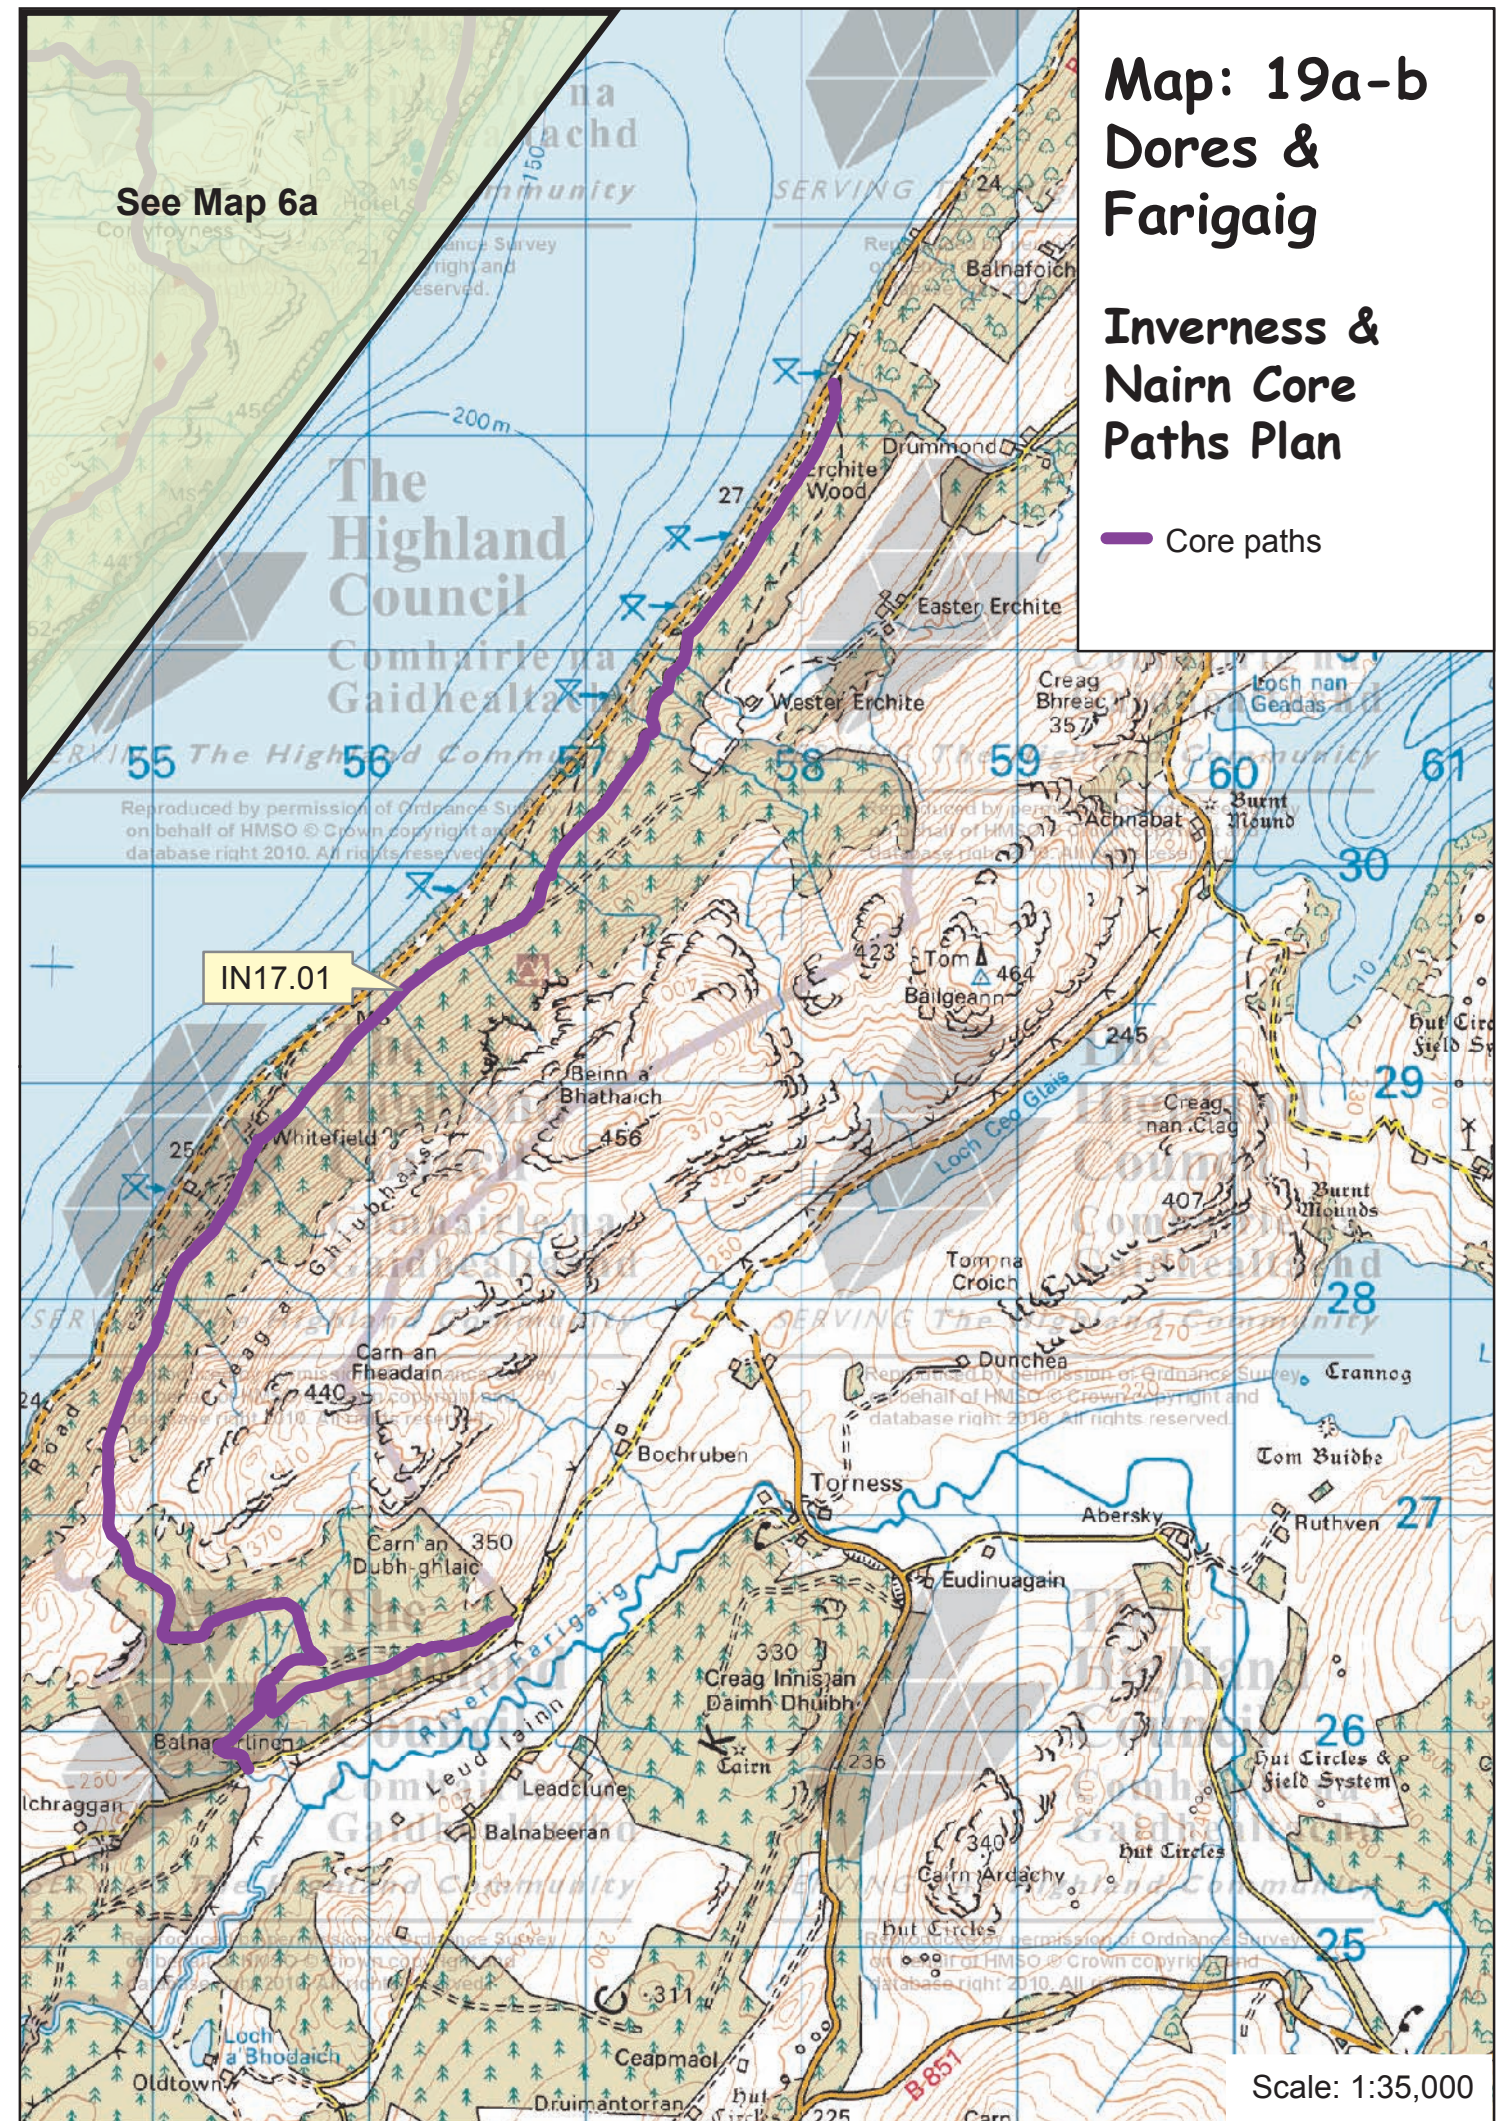

**Map: 19a-b Dores & Farigaig
Inverness and Nairn Core Paths Plan**

Path No.	Path Name/Route	Path Type	Length (kms)
IN12.01	An Torr Circuits	track	5.7
IN12.02	Kindrummond to Cullaird	track	3.8
IN12.03	Antfield to Drumashie Plantation	track	2.6
IN12.04	Kindrummond to Dirr Wood	track	2.1
IN12.05	Drumashie Moor	track	6.2
IN12.06	Drumashie to Cullaird	track	3.0
IN12.07	Cullaird to Drumashie Plantation	track	1.1
IN17.01	Fair Haired Lad's Pass	path (gravel)	10.4
IN19.10	Caledonian Canal Towpaths	path (gravel)	18.8
IN19.57	Caledonian Canal	canal	10.3
IN19.67	Torbreck Road to Cullaird	path (earth)	1.4
IN22.01	Great Glen Way (Dunain section)	track	3.5
IN23.02	Newtonhill to Blackfold	track	3.2

Map: 19a-b Dores & Farigaig

Inverness & Nairn Core Paths Plan

Core paths