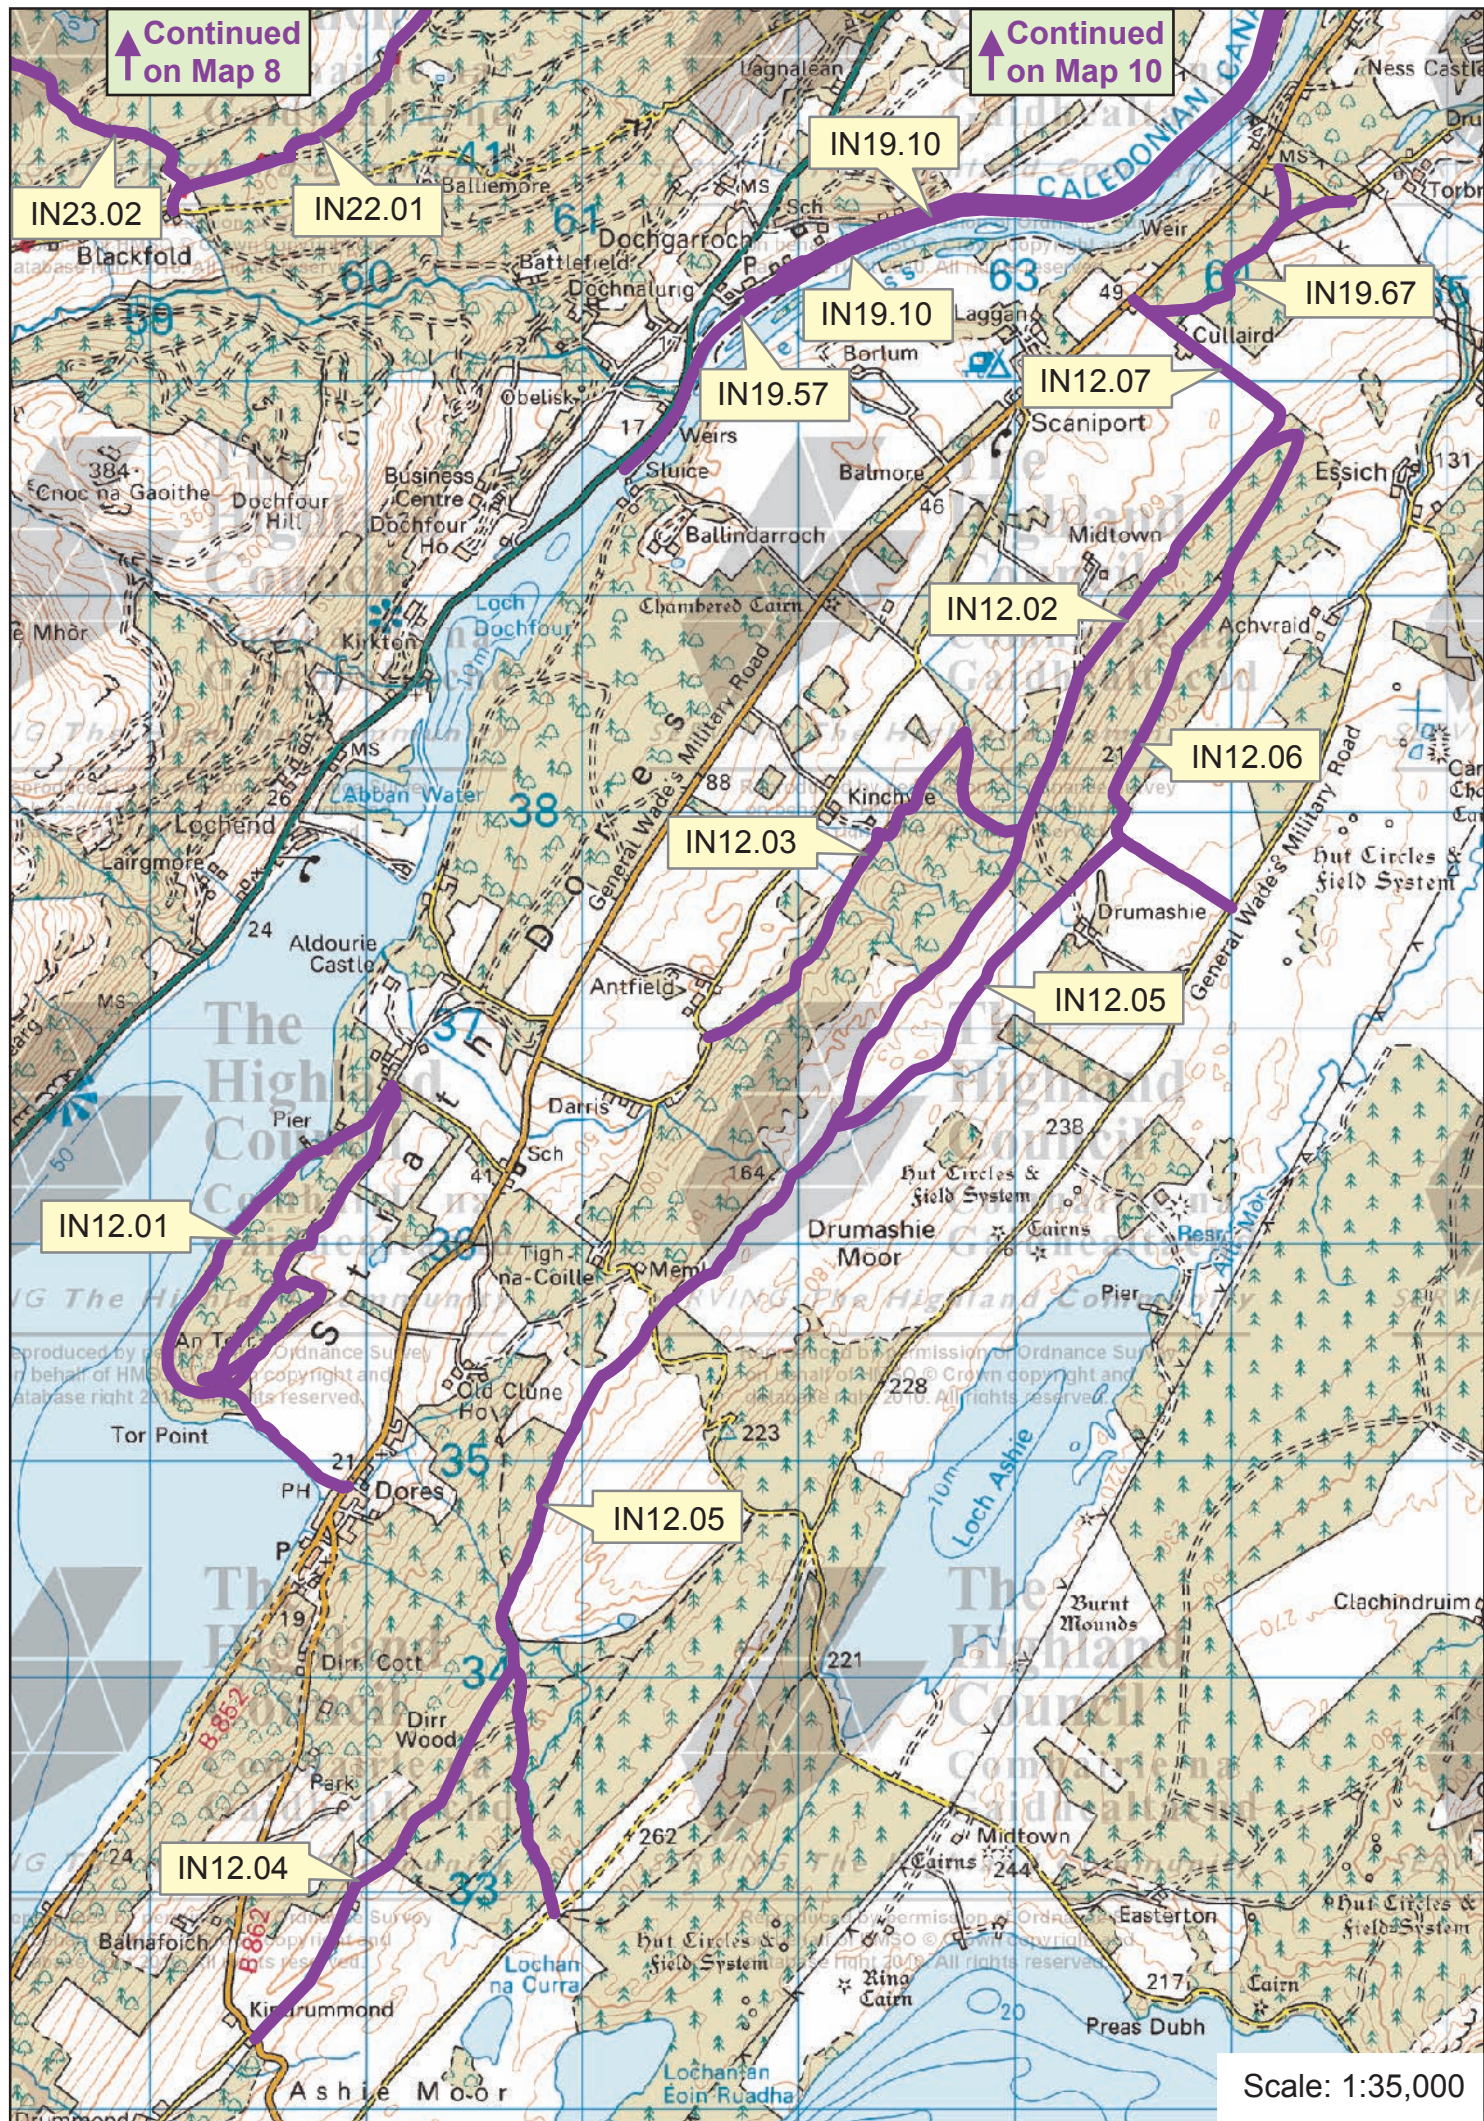

**Map: 19a-b Dores & Farigaig
Inverness and Nairn Core Paths Plan**

Path No.	Path Name/Route	Path Type	Length (kms)
IN12.01	An Torr Circuits	track	5.7
IN12.02	Kindrummond to Cullaird	track	3.8
IN12.03	Antfield to Drumashie Plantation	track	2.6
IN12.04	Kindrummond to Dirr Wood	track	2.1
IN12.05	Drumashie Moor	track	6.2
IN12.06	Drumashie to Cullaird	track	3.0
IN12.07	Cullaird to Drumashie Plantation	track	1.1
IN17.01	Fair Haired Lad's Pass	path (gravel)	10.4
IN19.10	Caledonian Canal Towpaths	path (gravel)	18.8
IN19.57	Caledonian Canal	canal	10.3
IN19.67	Torbreck Road to Cullaird	path (earth)	1.4
IN22.01	Great Glen Way (Dunain section)	track	3.5
IN23.02	Newtonhill to Blackfold	track	3.2

Map: 19a-b Dores & Farigaig

Inverness & Nairn Core Paths Plan

Core paths