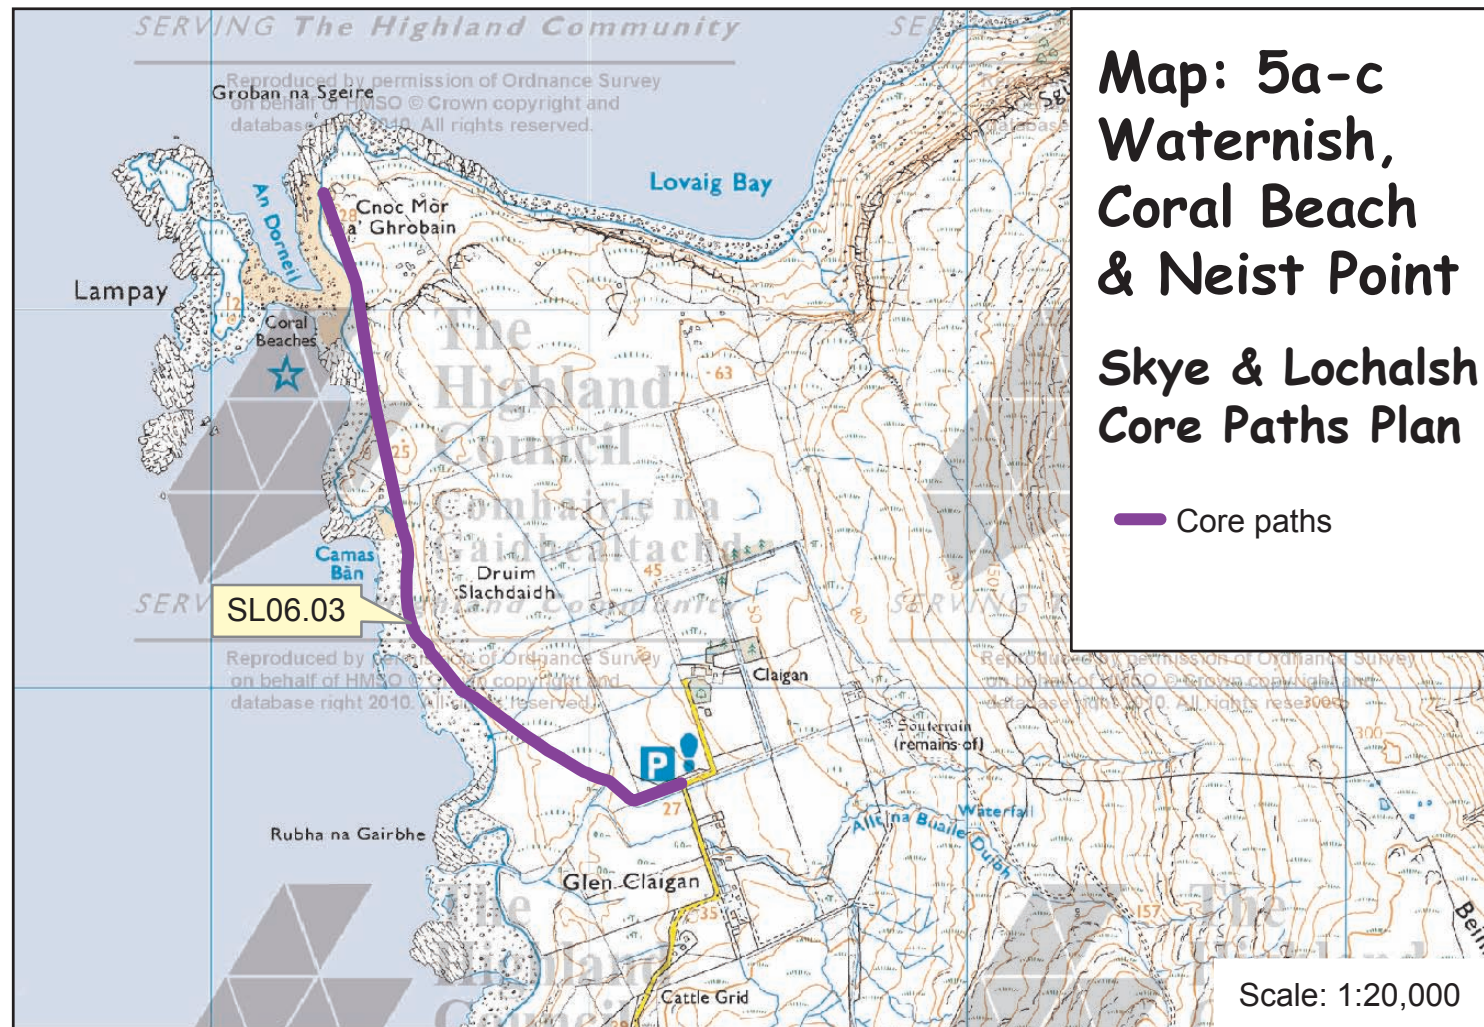

Map: 5a-c Waternish, Coral Beach & Neist Point
Skye and Lochalsh Core Paths Plan

Path No.	Path Name/Route	Path Type	Length (kms)
SL06.03	Coral Beach	track (grass/earth)	2.1
SL10.01	Stein to Gillen	track	4.2
SL11.02	Neist Point	constructed path (concrete)	1.3

Map: 5a-c Waternish, Coral Beach & Neist Point

Skye & Lochalsh Core Paths Plan

Core paths

Scale: 1:20,000