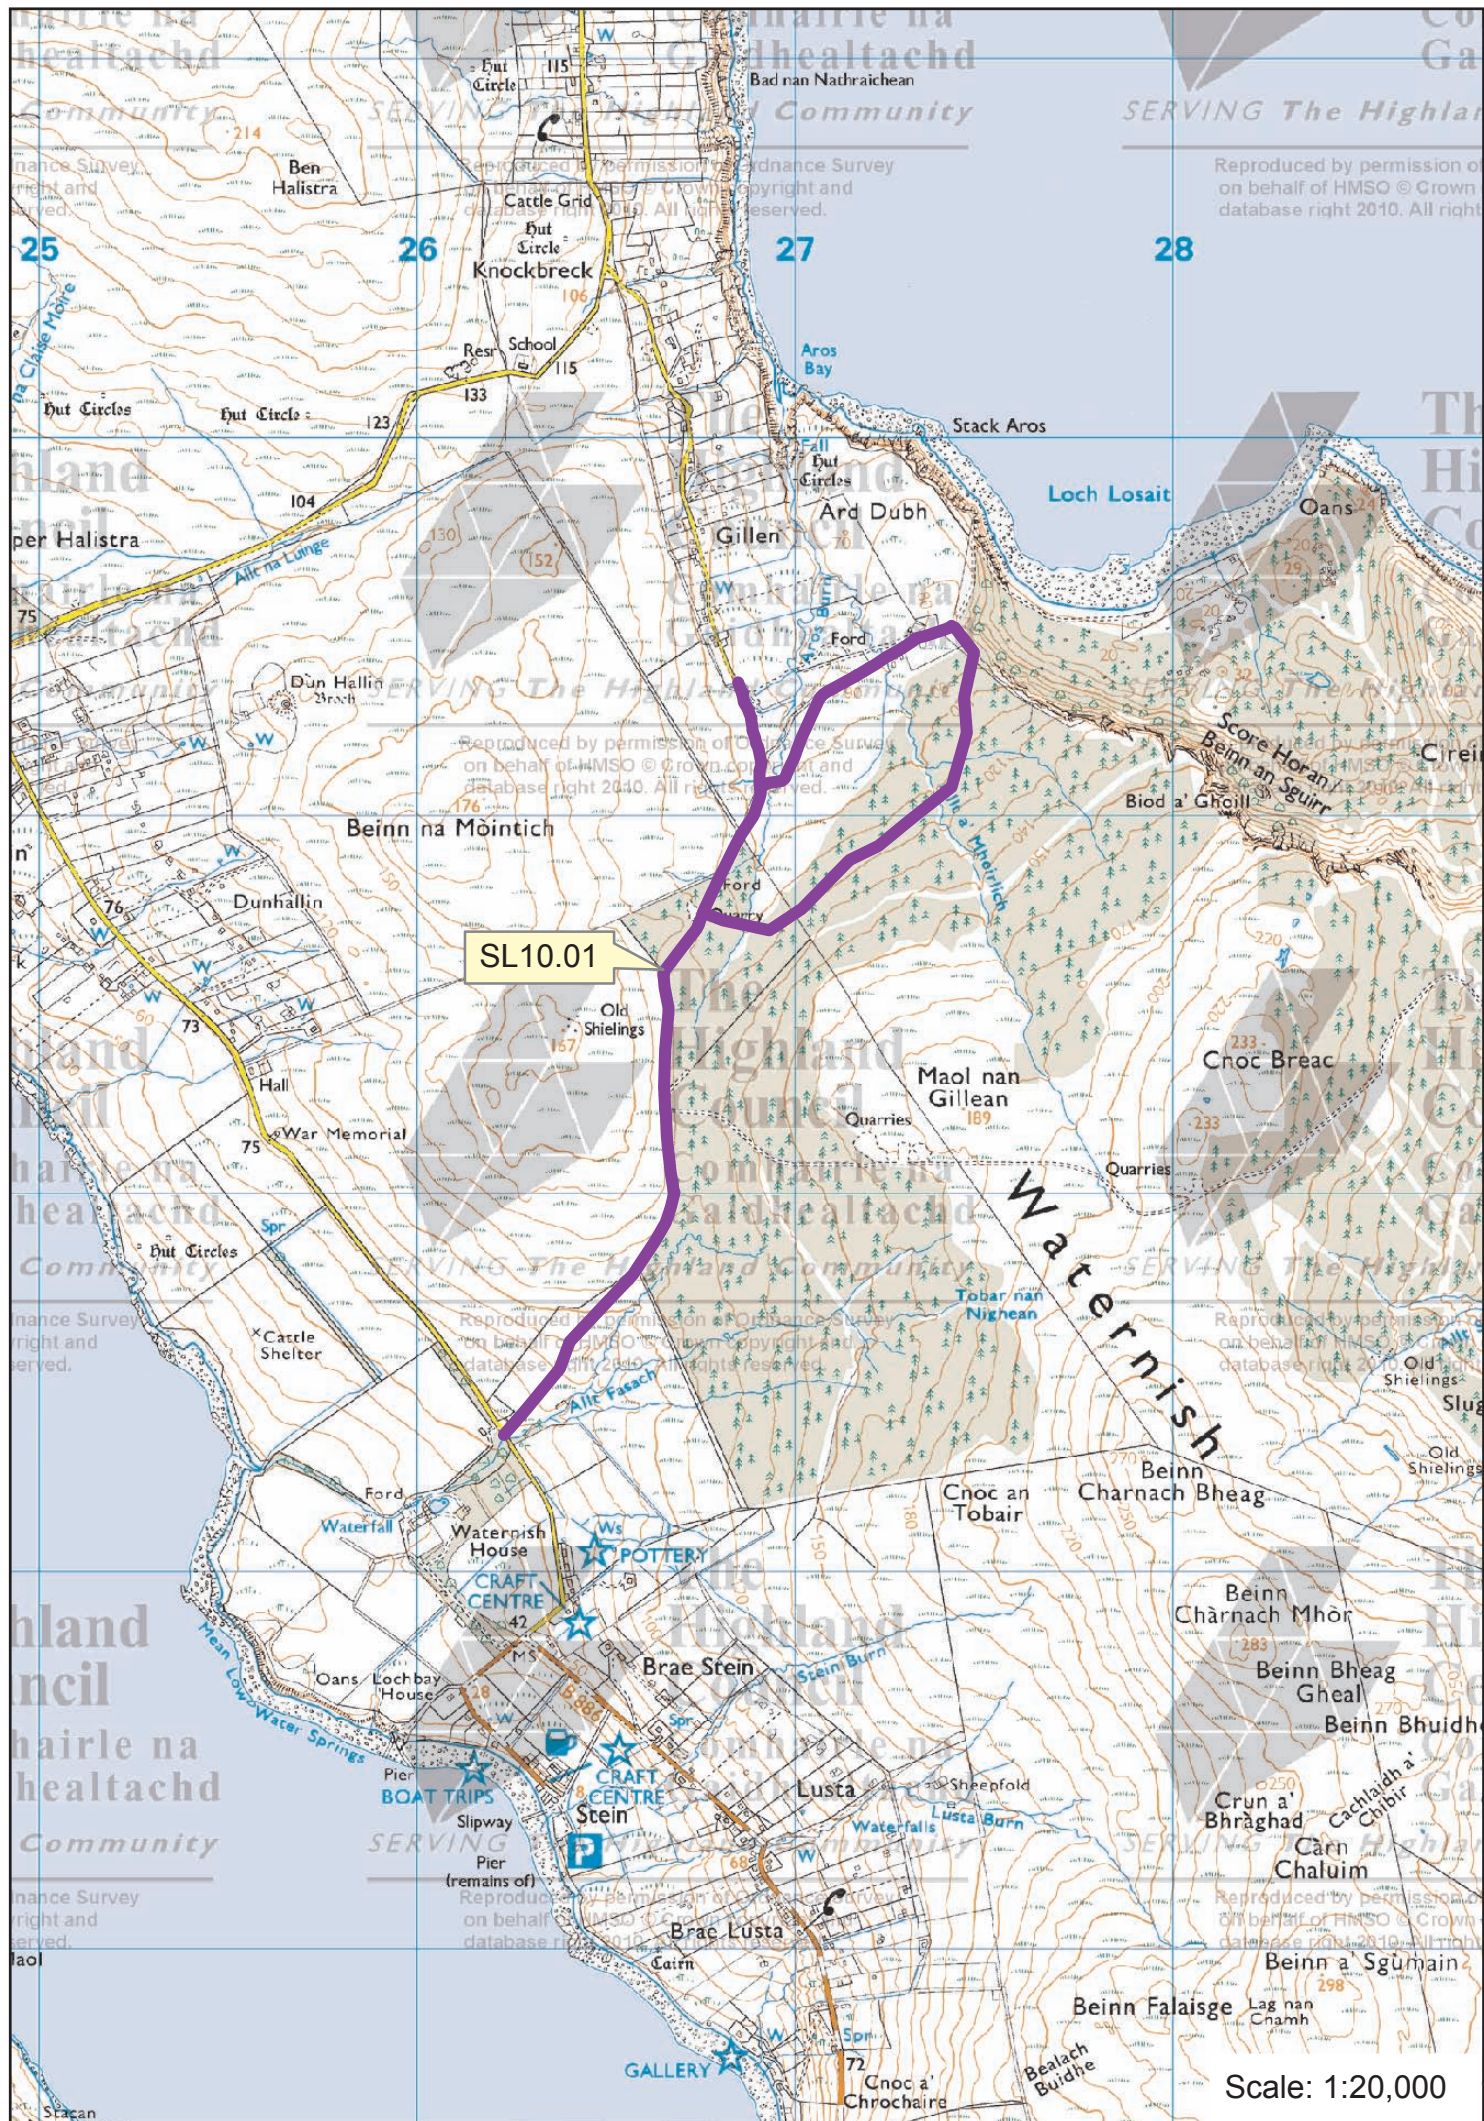

Map: 5a-c Waternish, Coral Beach & Neist Point
Skye and Lochalsh Core Paths Plan

Path No.	Path Name/Route	Path Type	Length (kms)
SL06.03	Coral Beach	track (grass/earth)	2.1
SL10.01	Stein to Gillen	track	4.2
SL11.02	Neist Point	constructed path (concrete)	1.3

Map: 5a-c Waternish, Coral Beach & Neist Point

Skye & Lochalsh Core Paths Plan

Core paths

Scale: 1:20,000