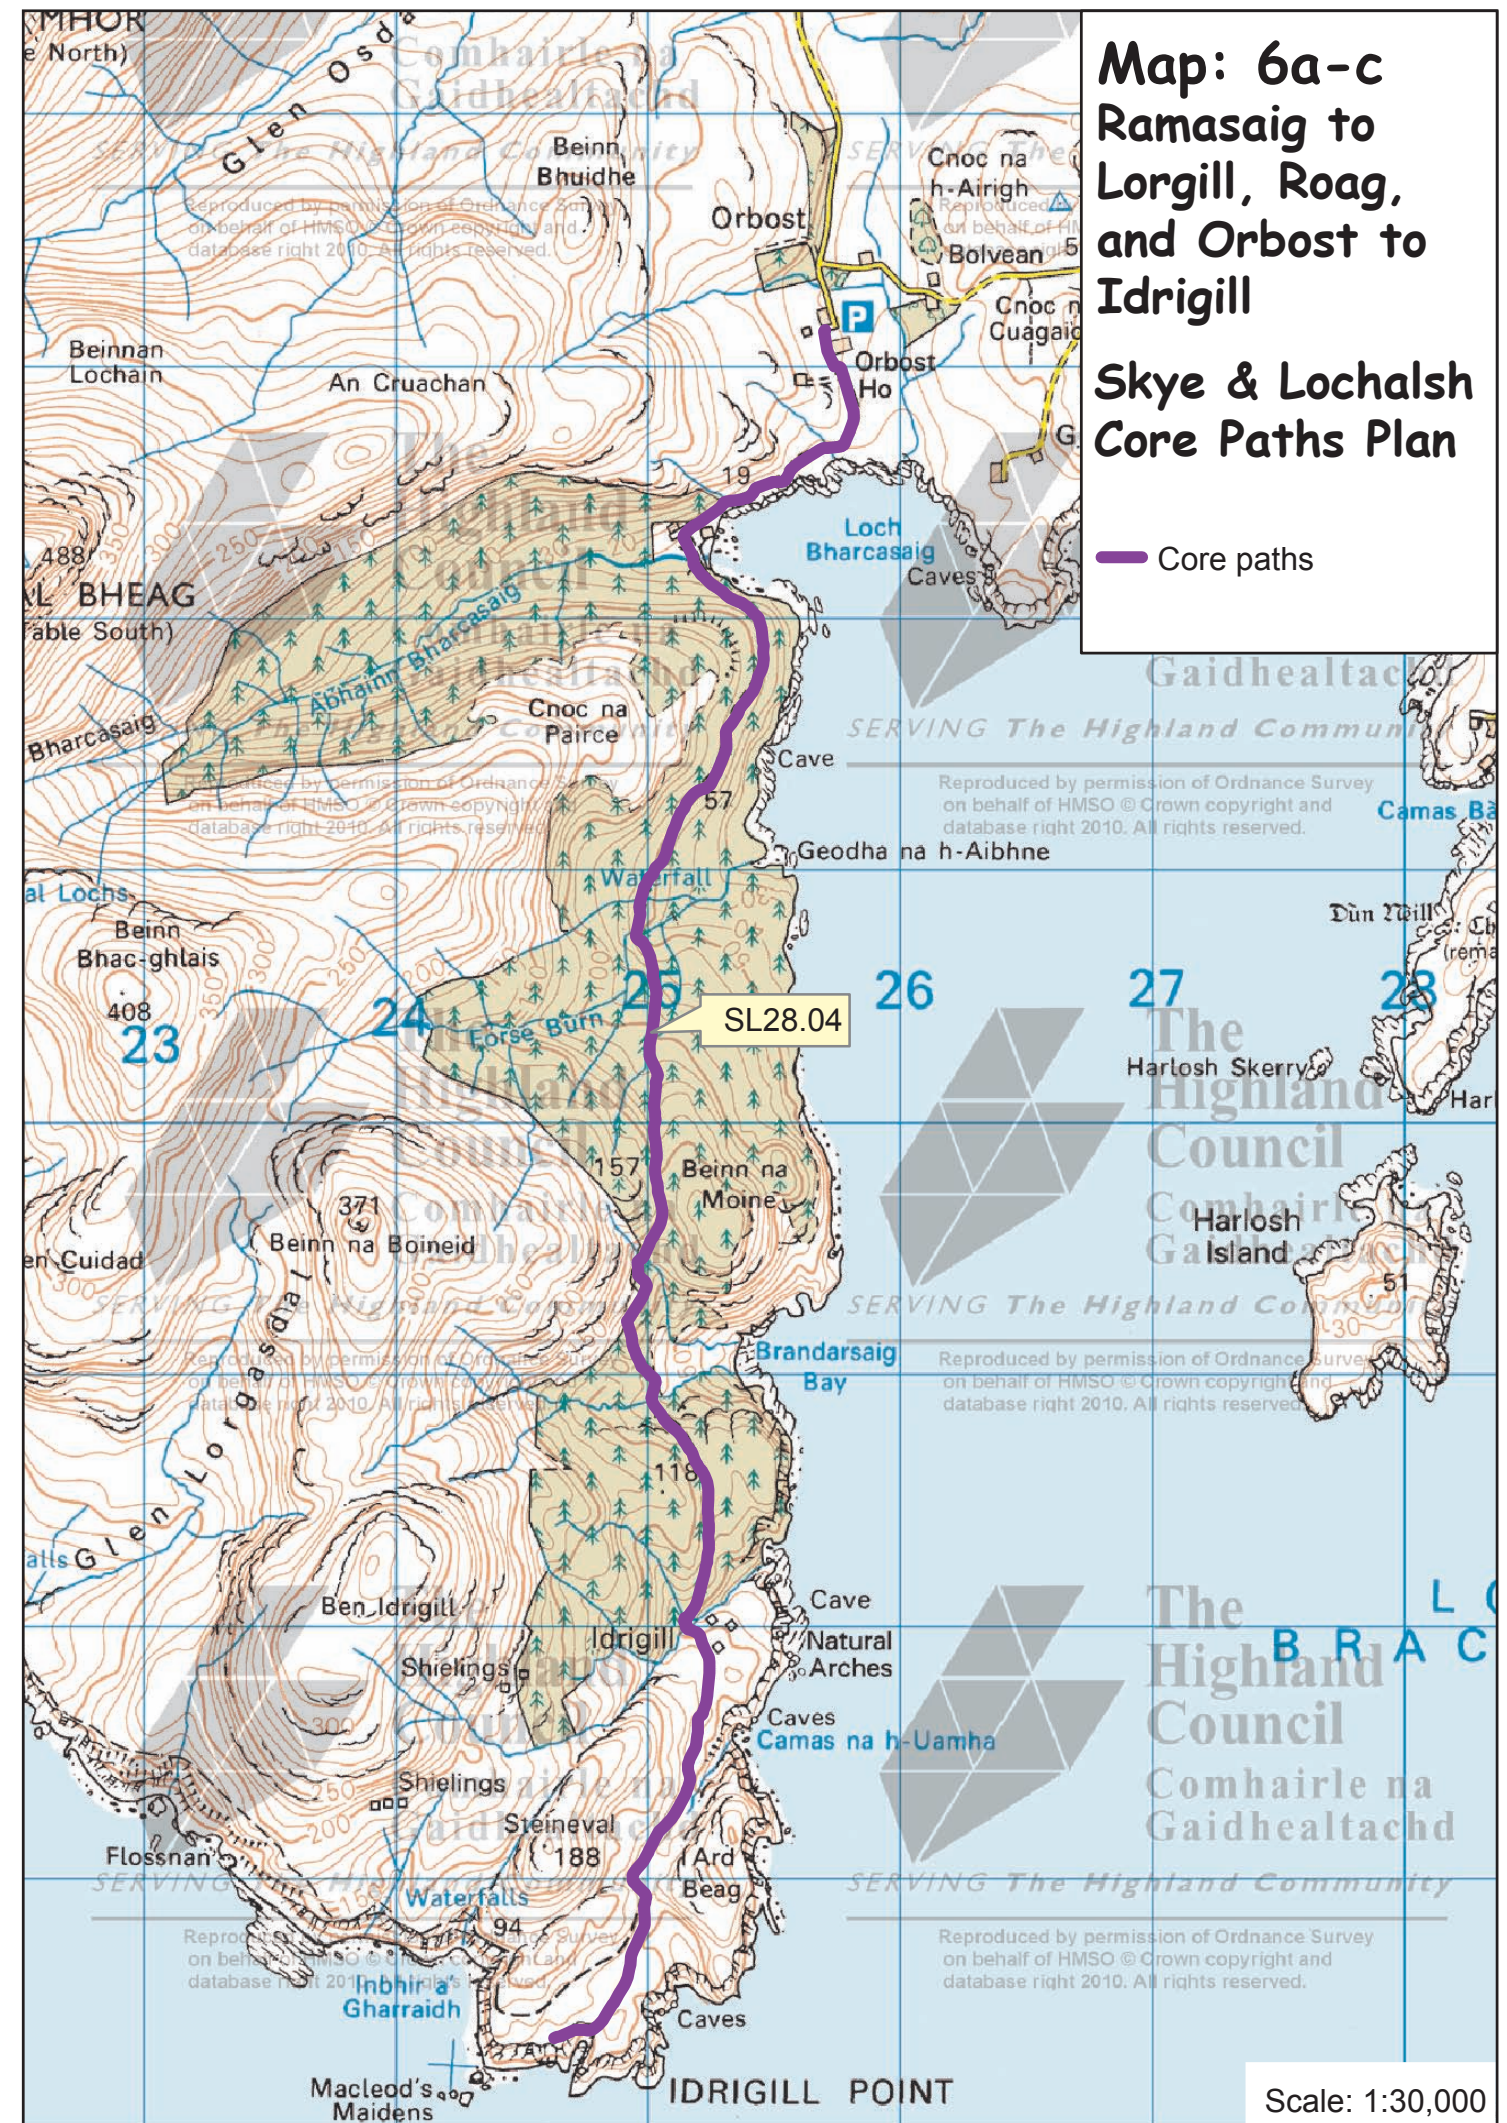

**Map: 6a-c Ramasaig to Lorgill, Roag, & Orbest to Idrigill
Skye and Lochalsh Core Paths Plan**

Path No.	Path Name/Route	Path Type	Length (kms)
SL11.01	Ramasaig to Lorgill	track	2.5
SL28.03	Roag Link Path	track	0.3
SL28.04	Orbest to Idrigill	track/constructed path/grass	8.1

Map: 6a-c Ramasaig to Lorgill, Roag, and Orbost to Idrigill

Skye & Lochalsh Core Paths Plan

— Core paths