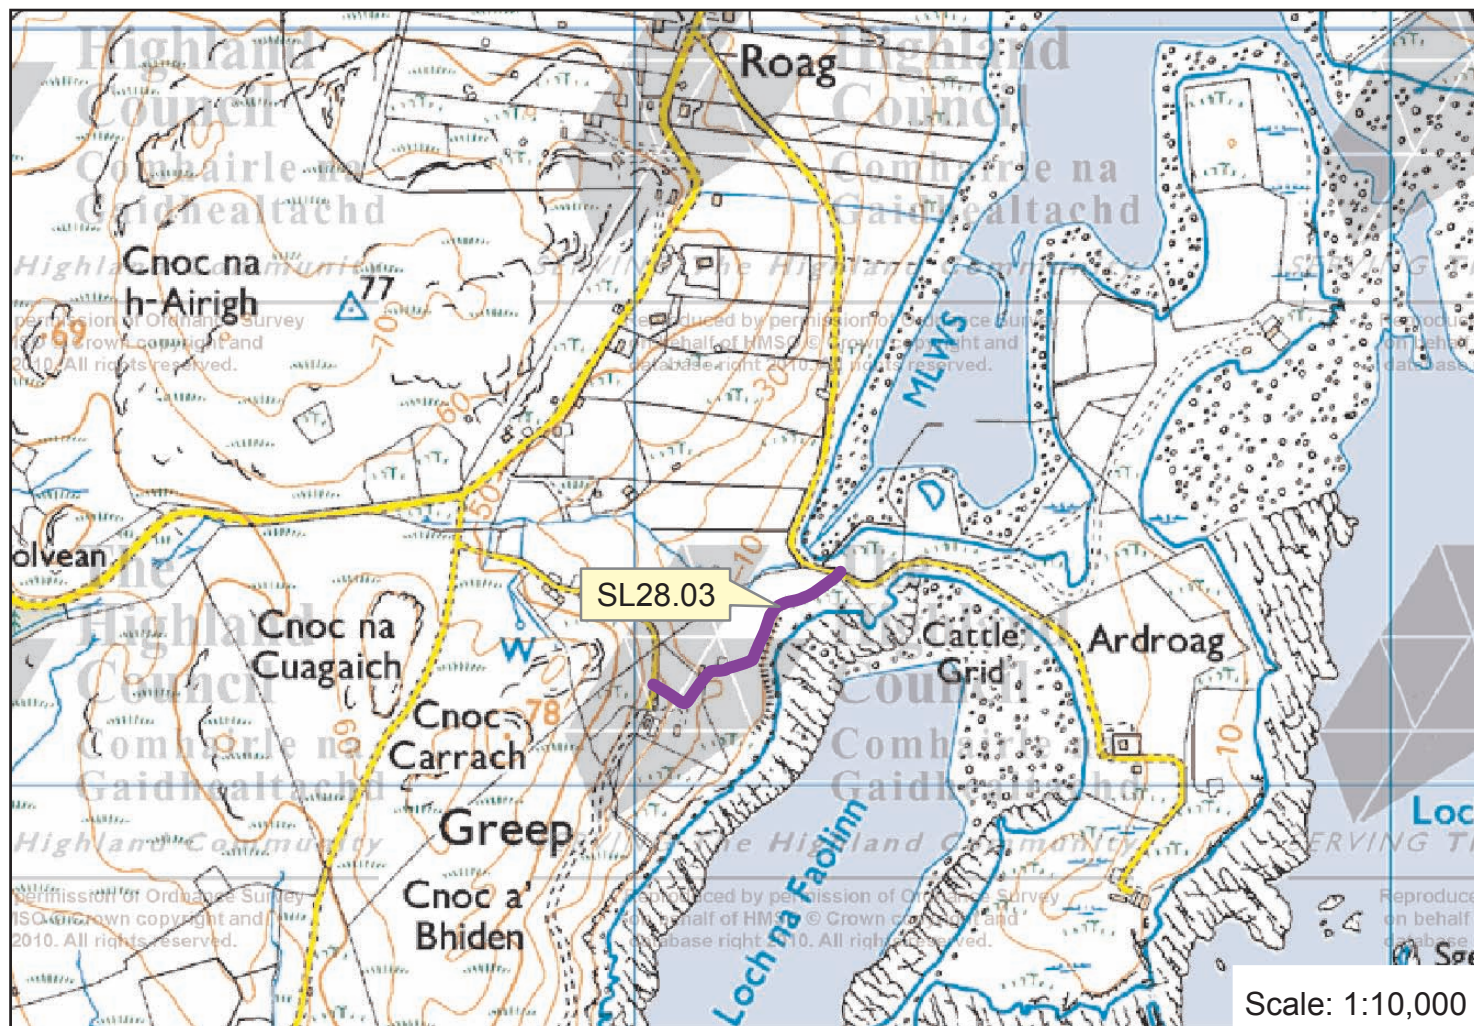

**Map: 6a-c Ramasaig to Lorgill, Roag, & Orbest to Idrigill
Skye and Lochalsh Core Paths Plan**

Path No.	Path Name/Route	Path Type	Length (kms)
SL11.01	Ramasaig to Lorgill	track	2.5
SL28.03	Roag Link Path	track	0.3
SL28.04	Orbest to Idrigill	track/constructed path/grass	8.1

Map: 6a-c Ramasaig to Lorgill, Roag, and Orbost to Idrigill

Skye & Lochalsh Core Paths Plan

— Core paths