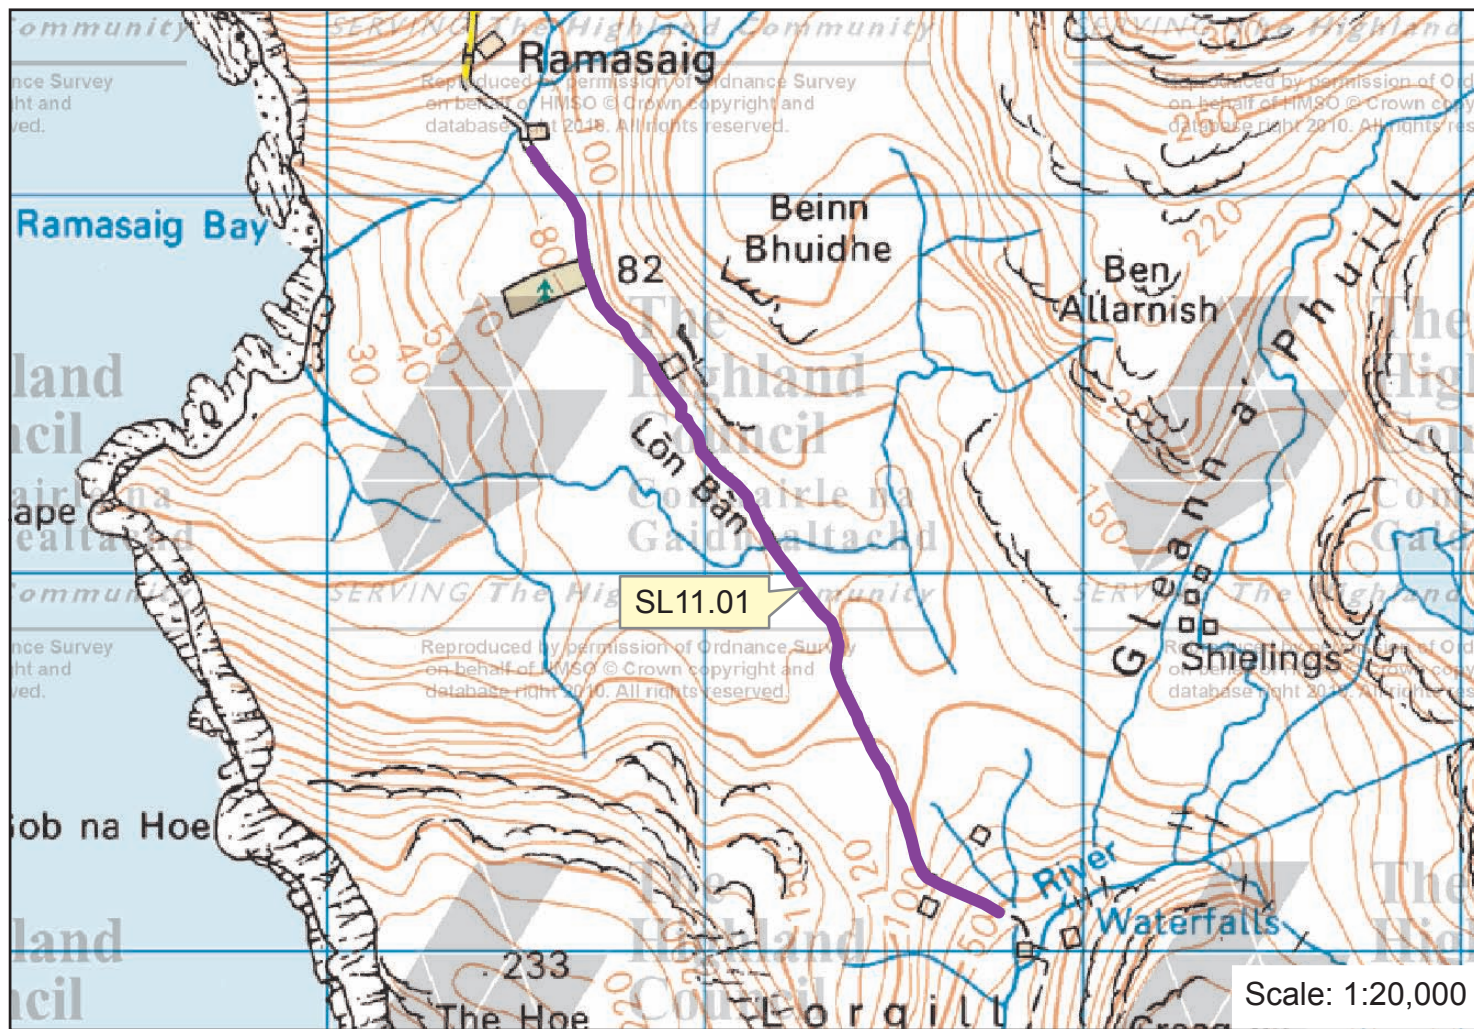

**Map: 6a-c Ramasaig to Lorgill, Roag, & Orbest to Idrigill
Skye and Lochalsh Core Paths Plan**

Path No.	Path Name/Route	Path Type	Length (kms)
SL11.01	Ramasaig to Lorgill	track	2.5
SL28.03	Roag Link Path	track	0.3
SL28.04	Orbest to Idrigill	track/constructed path/grass	8.1

Map: 6a-c Ramasaig to Lorgill, Roag, and Orbost to Idrigill

Skye & Lochalsh Core Paths Plan

— Core paths