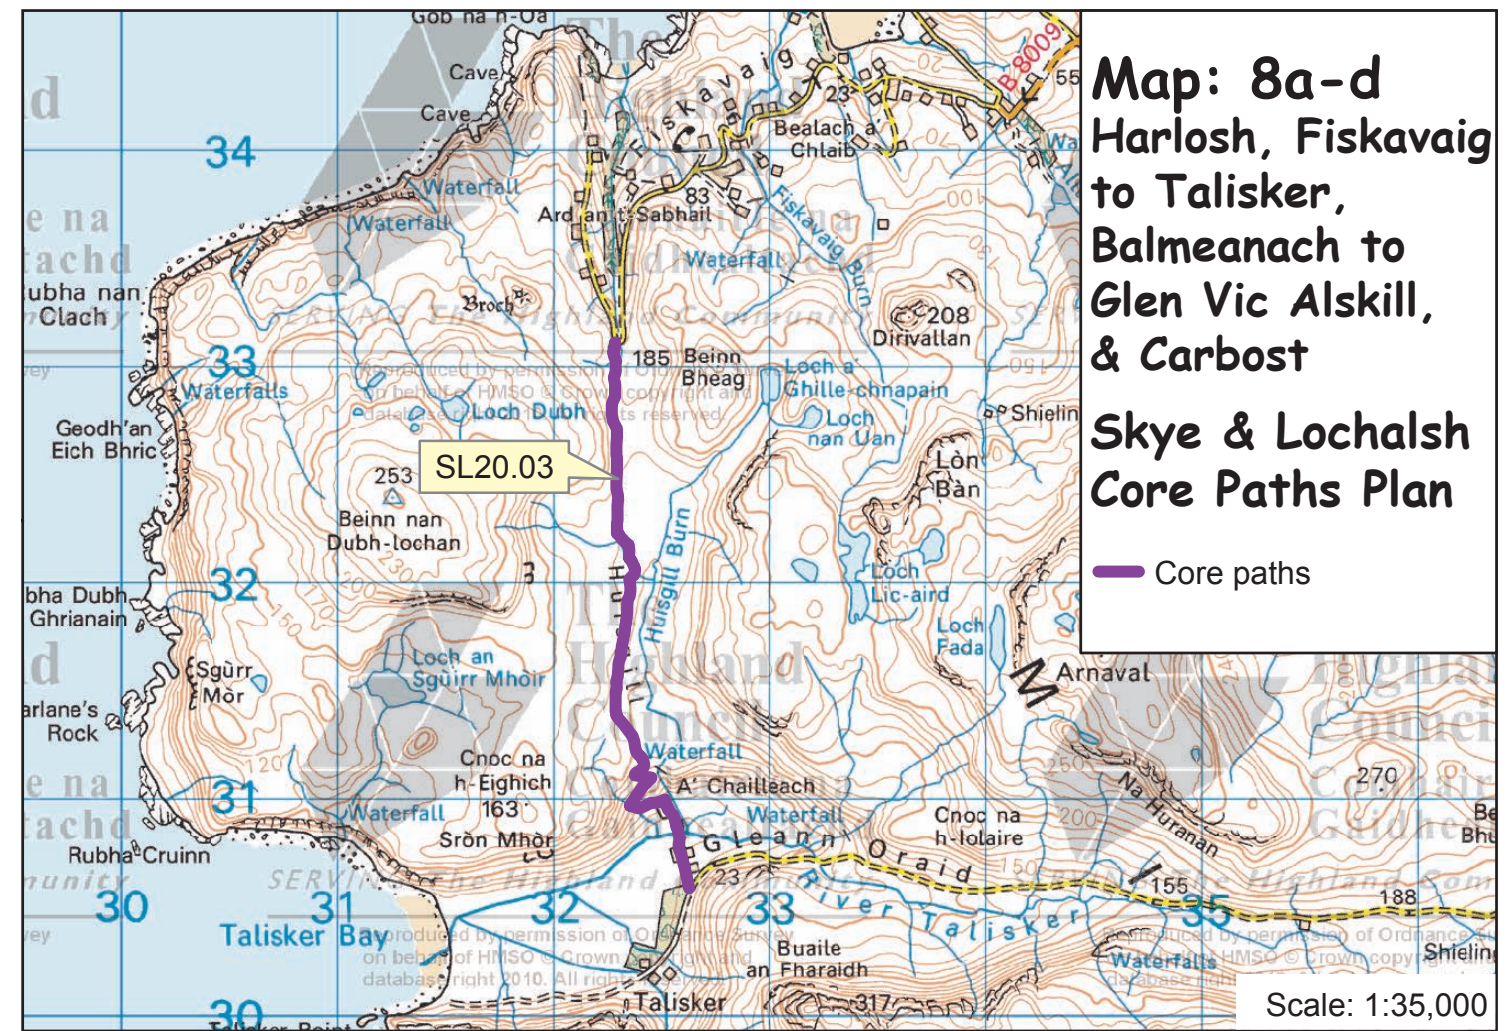

Map: 8a-d Harlosh, Fiskavaig to Talisker, Balmeanach to
 Glen Vic Askill, & Carbost
 Skye and Lochalsh Core Paths Plan

Path No.	Path Name/Route	Path Type	Length (kms)
SL04.05	Community Hall Road to the Primary School	grass/track	0.4
SL04.06	Community Hall Road to Distillery Houses	grass/stone	0.1
SL20.03	Fiskavaig to Talisker	track	3.0
SL28.01	Loch Caroy to Glen Vic Askill	track	3.3
SL28.02	Harlosh Link Path	grass	0.2
SL28.05	Vatten to Feorlig	track	1.0

Map: 8a-d
 Harlosh, Fiskavaig to Talisker,
 Balmeanach to Glen Vic Alskill,
 & Carbost

Scale: 1:35,000

Core paths