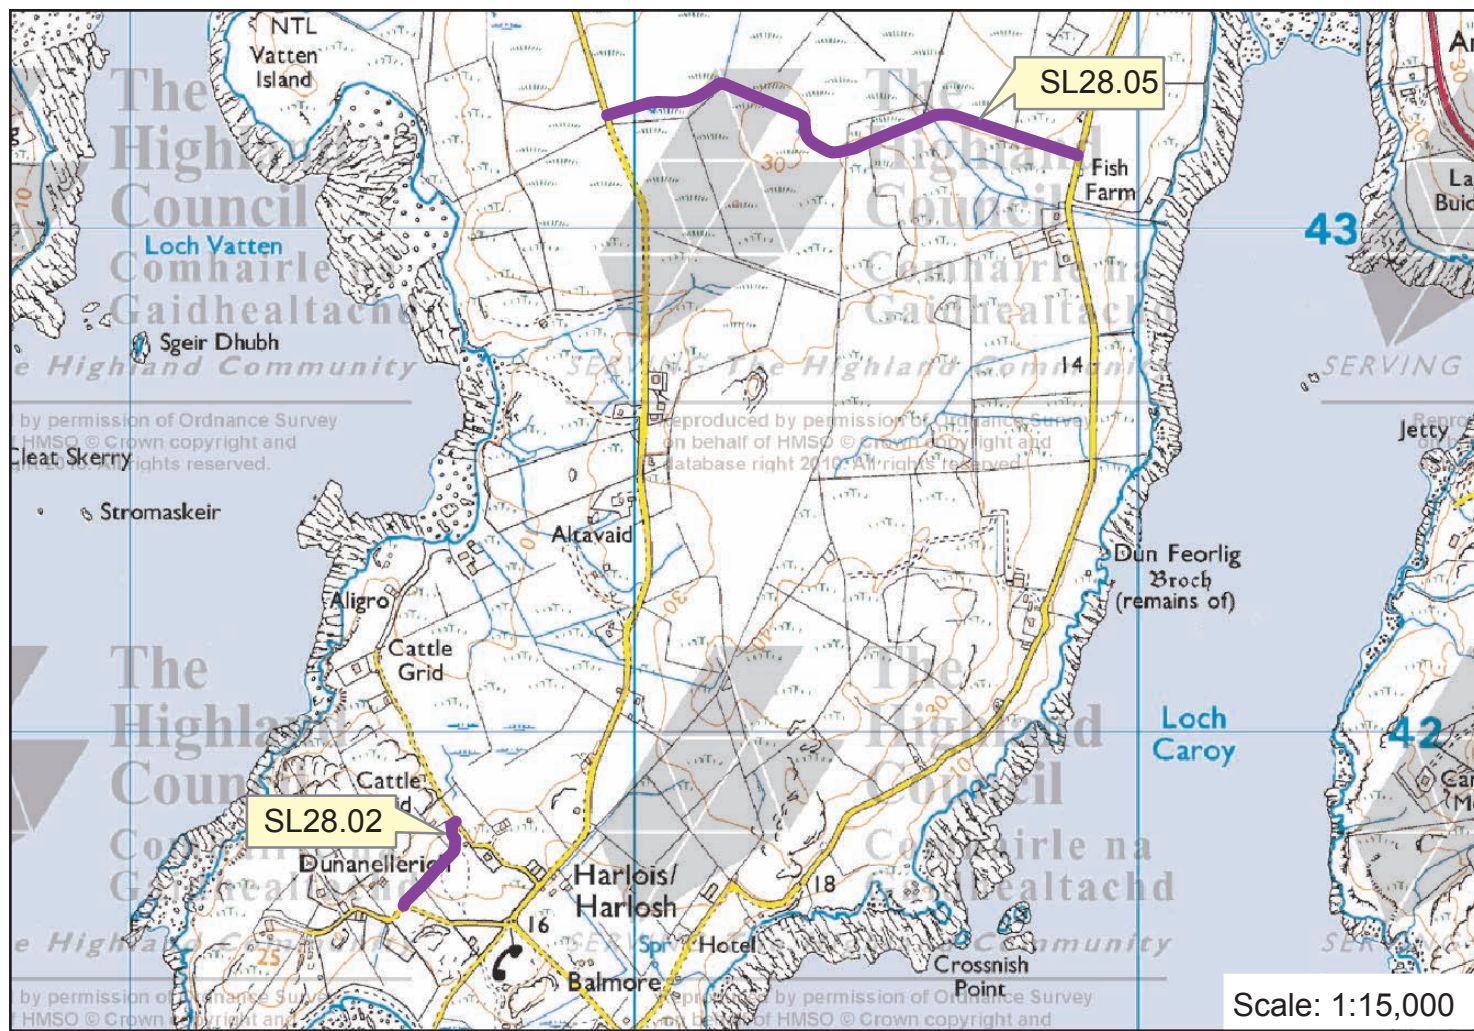

Map: 8a-d Harlosh, Fiskavaig to Talisker, Balmeanach to
 Glen Vic Askill, & Carbost
 Skye and Lochalsh Core Paths Plan

Path No.	Path Name/Route	Path Type	Length (kms)
SL04.05	Community Hall Road to the Primary School	grass/track	0.4
SL04.06	Community Hall Road to Distillery Houses	grass/stone	0.1
SL20.03	Fiskavaig to Talisker	track	3.0
SL28.01	Loch Caroy to Glen Vic Askill	track	3.3
SL28.02	Harlosh Link Path	grass	0.2
SL28.05	Vatten to Feorlig	track	1.0

Map: 8a-d
 Harlosh, Fiskavaig to Talisker,
 Balmeanach to Glen Vic Alskill,
 & Carbost

Scale: 1:35,000

Core paths