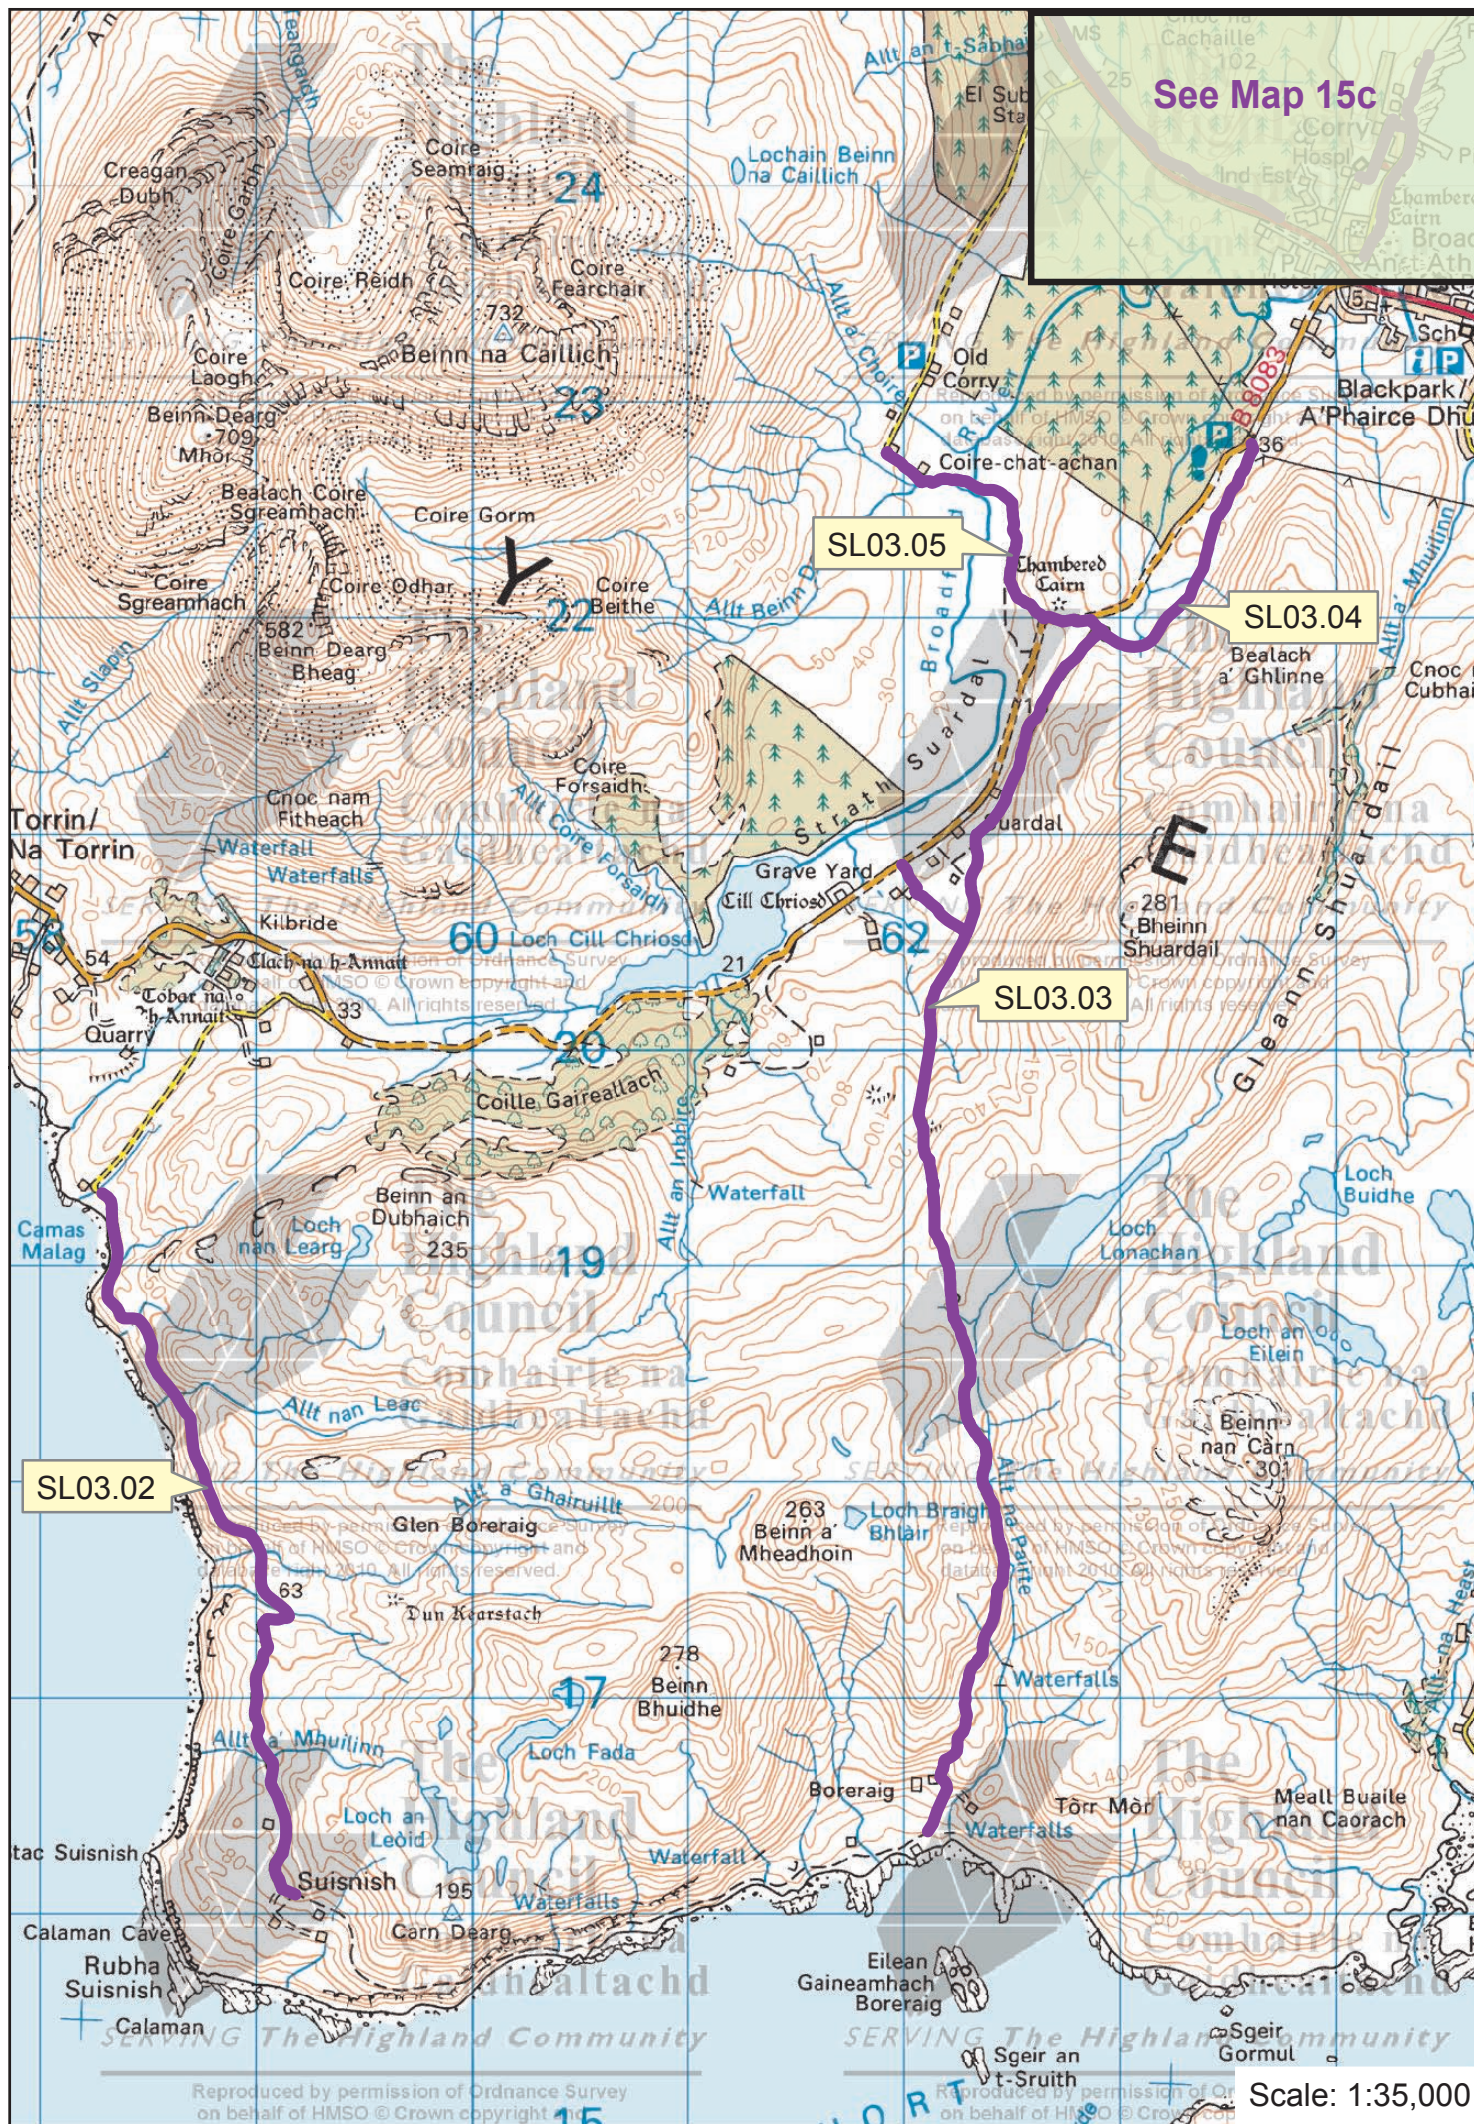

Map: 15a-c Suisnish, Luib to Strollamus, & Broadford
Forest

Skye and Lochalsh Core Paths Plan

Path No.	Path Name/Route	Path Type	Length (kms)
SL03.01	Luib Hill Track	track	3.6
SL03.02	Camas Malag to Suishnish	track	3.8
SL03.03	Suardale to Boreraig	track (grass/stone) - alternative description Track/grass/earth	3.9
SL03.04	Broadford to Suardale	track	4.1
SL03.05	Broadford to Coire-chat-acan	track	1.4
SL03.06	Broadford to Camas na Sgianadin	track (tar)/track	3.1
SL03.07	Broadford Bridge to Corry Lodge	constructed path	1.0
SL03.08	Broadford Hospital to Pier	track (tar)	0.4

**Map: 15a-c
Suisnish, Luib
to Strollamus,
& Broadford
Forest**

**Skye & Lochalsh
Core Paths Plan**

Core paths