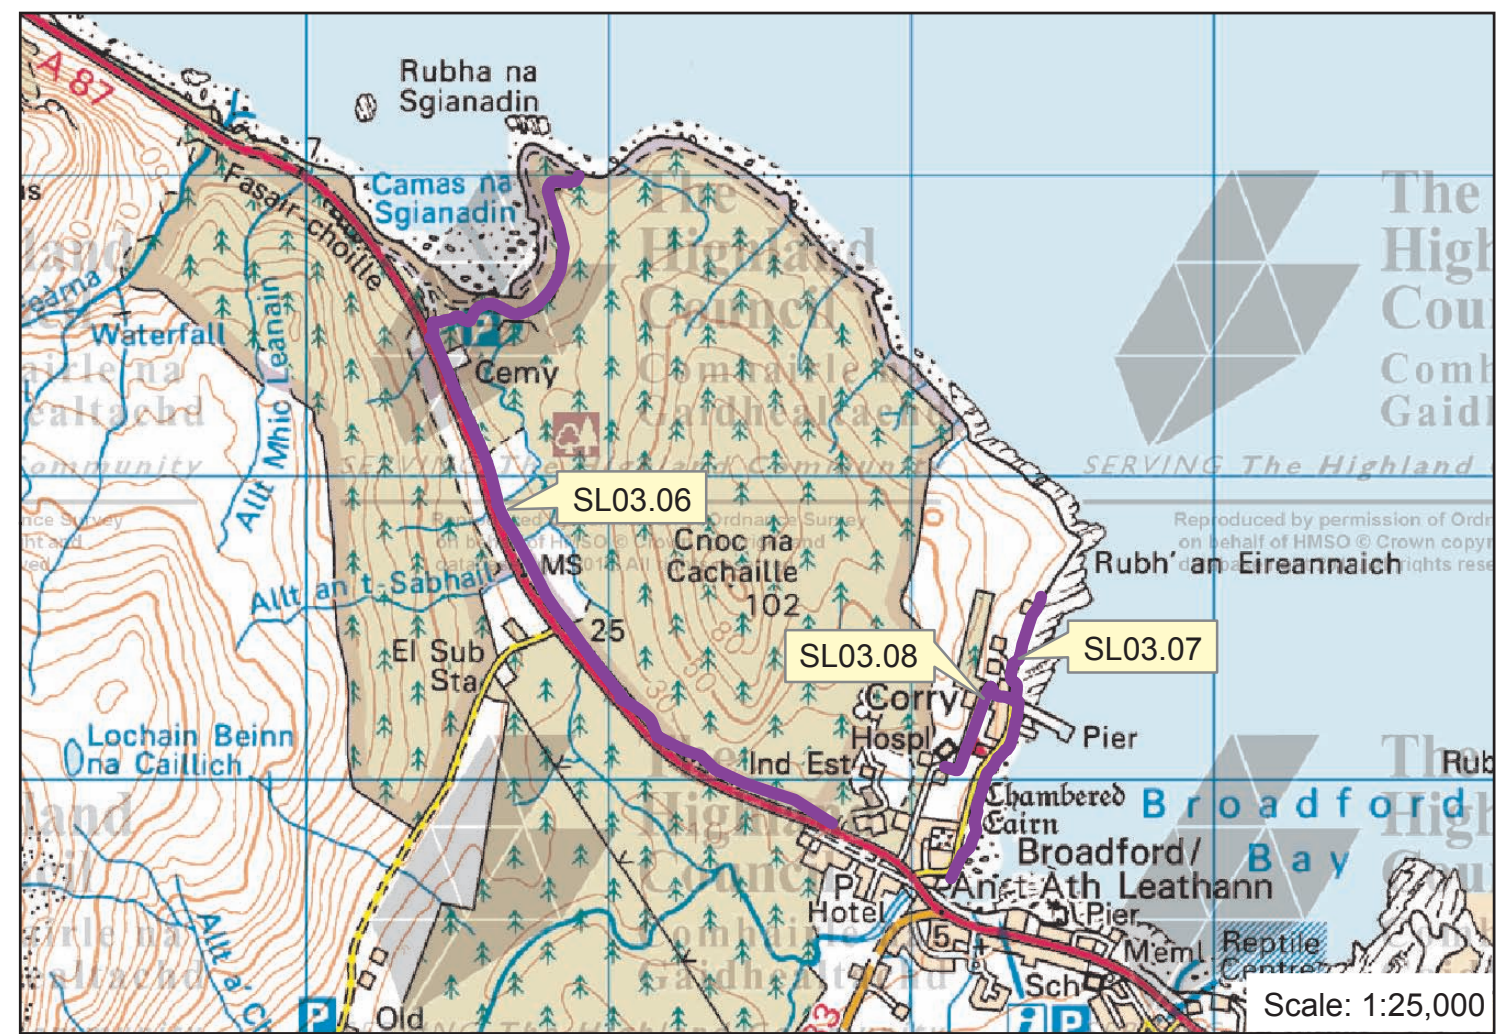

Map: 15a-c Suisnish, Luib to Strollamus, & Broadford
Forest

Skye and Lochalsh Core Paths Plan

Path No.	Path Name/Route	Path Type	Length (kms)
SL03.01	Luib Hill Track	track	3.6
SL03.02	Camas Malag to Suishnish	track	3.8
SL03.03	Suardale to Boreraig	track (grass/stone) - alternative description Track/grass/earth	3.9
SL03.04	Broadford to Suardale	track	4.1
SL03.05	Broadford to Coire-chat-acan	track	1.4
SL03.06	Broadford to Camas na Sgianadin	track (tar)/track	3.1
SL03.07	Broadford Bridge to Corry Lodge	constructed path	1.0
SL03.08	Broadford Hospital to Pier	track (tar)	0.4

**Map: 15a-c
Suisnish, Luib
to Strollamus,
& Broadford
Forest**

**Skye & Lochalsh
Core Paths Plan**

Core paths