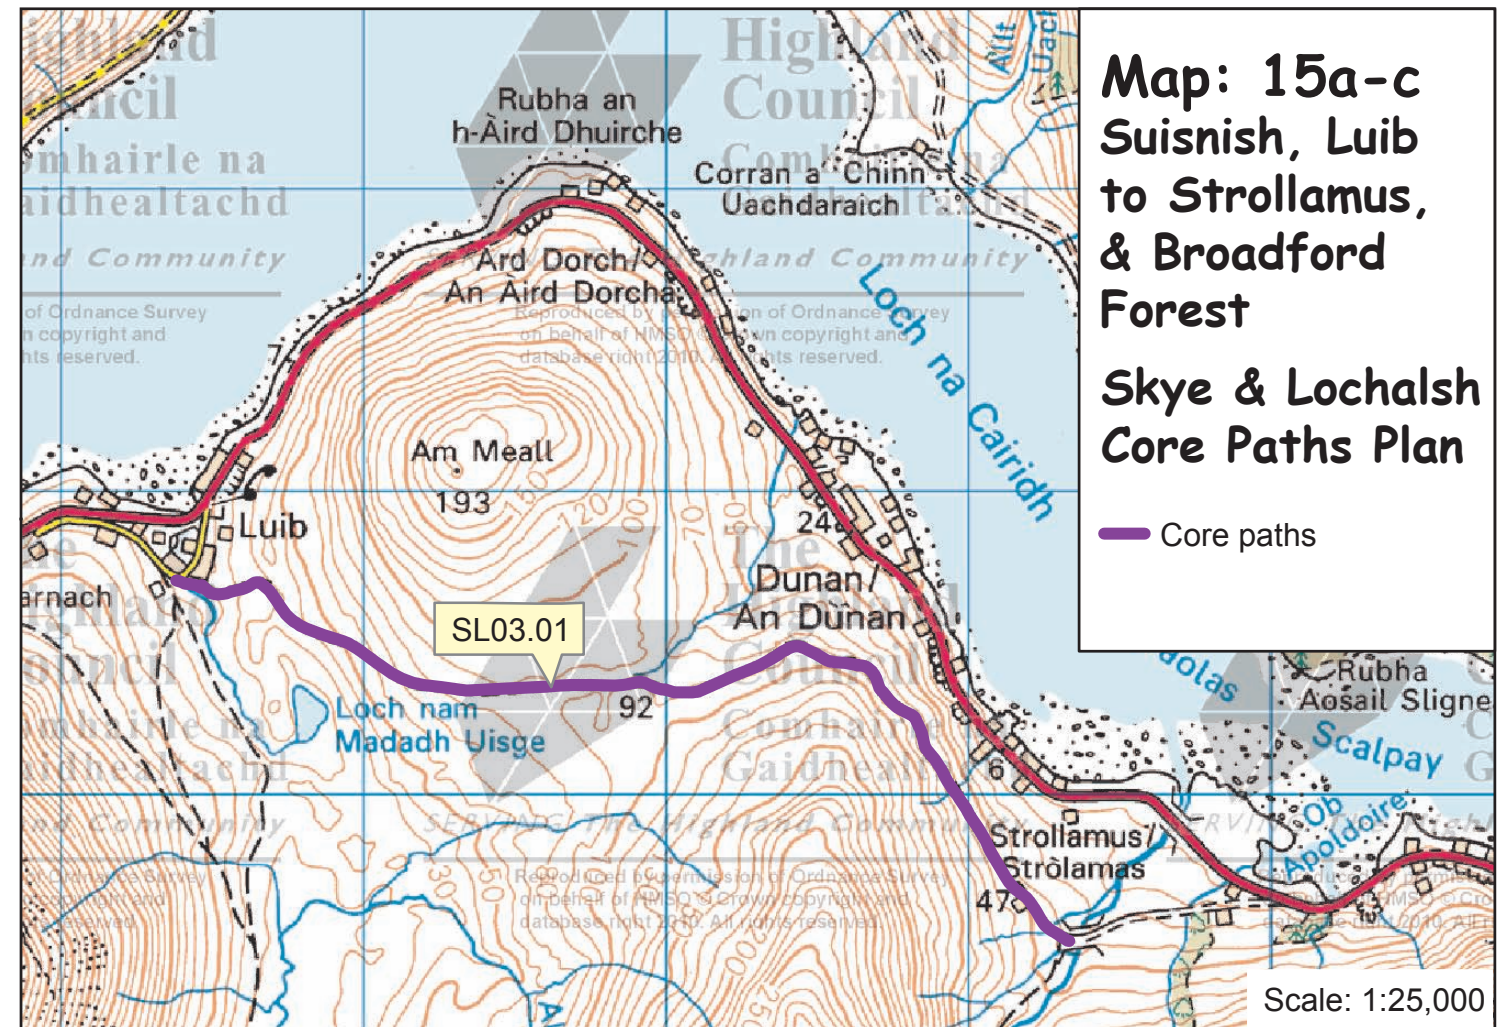

Map: 15a-c Suisnish, Luib to Strollamus, & Broadford
Forest

Skye and Lochalsh Core Paths Plan

Path No.	Path Name/Route	Path Type	Length (kms)
SL03.01	Luib Hill Track	track	3.6
SL03.02	Camas Malag to Suishnish	track	3.8
SL03.03	Suardale to Boreraig	track (grass/stone) - alternative description Track/grass/earth	3.9
SL03.04	Broadford to Suardale	track	4.1
SL03.05	Broadford to Coire-chat-acan	track	1.4
SL03.06	Broadford to Camas na Sgianadin	track (tar)/track	3.1
SL03.07	Broadford Bridge to Corry Lodge	constructed path	1.0
SL03.08	Broadford Hospital to Pier	track (tar)	0.4

**Map: 15a-c
Suisnish, Luib
to Strollamus,
& Broadford
Forest**

**Skye & Lochalsh
Core Paths Plan**

Core paths