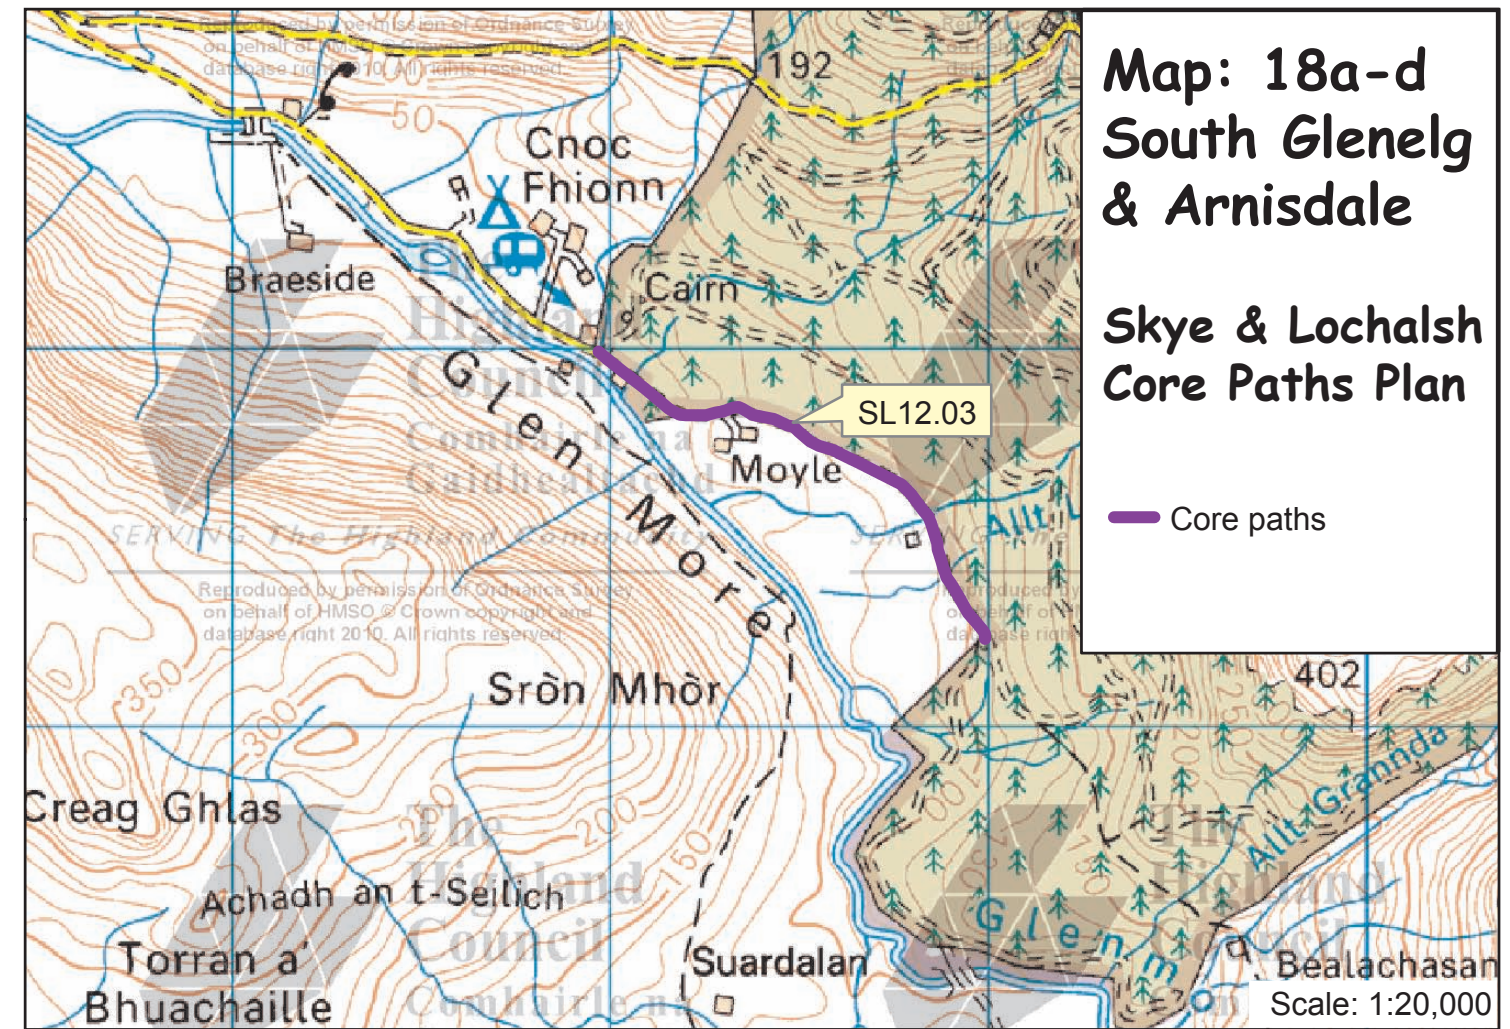

**Map: 18a-d South Glenelg & Arnisdale
Skye and Lochalsh Core Paths Plan**

Path No.	Path Name/Route	Path Type	Length (kms)
SL12.01	Sandaig Bay Forest Track	track	2.5
SL12.02	Balvraid to Srath a Chomair	track	3.5
SL12.03	Moyle Forest Track	track	1.4
SL12.07	Corran to Gleann Dubh Lochain	track/grass/stone	7.2

**Map: 18a-d
South Glenelg
& Arnisdale**

**Skye & Lochalsh
Core Paths Plan**

— Core paths