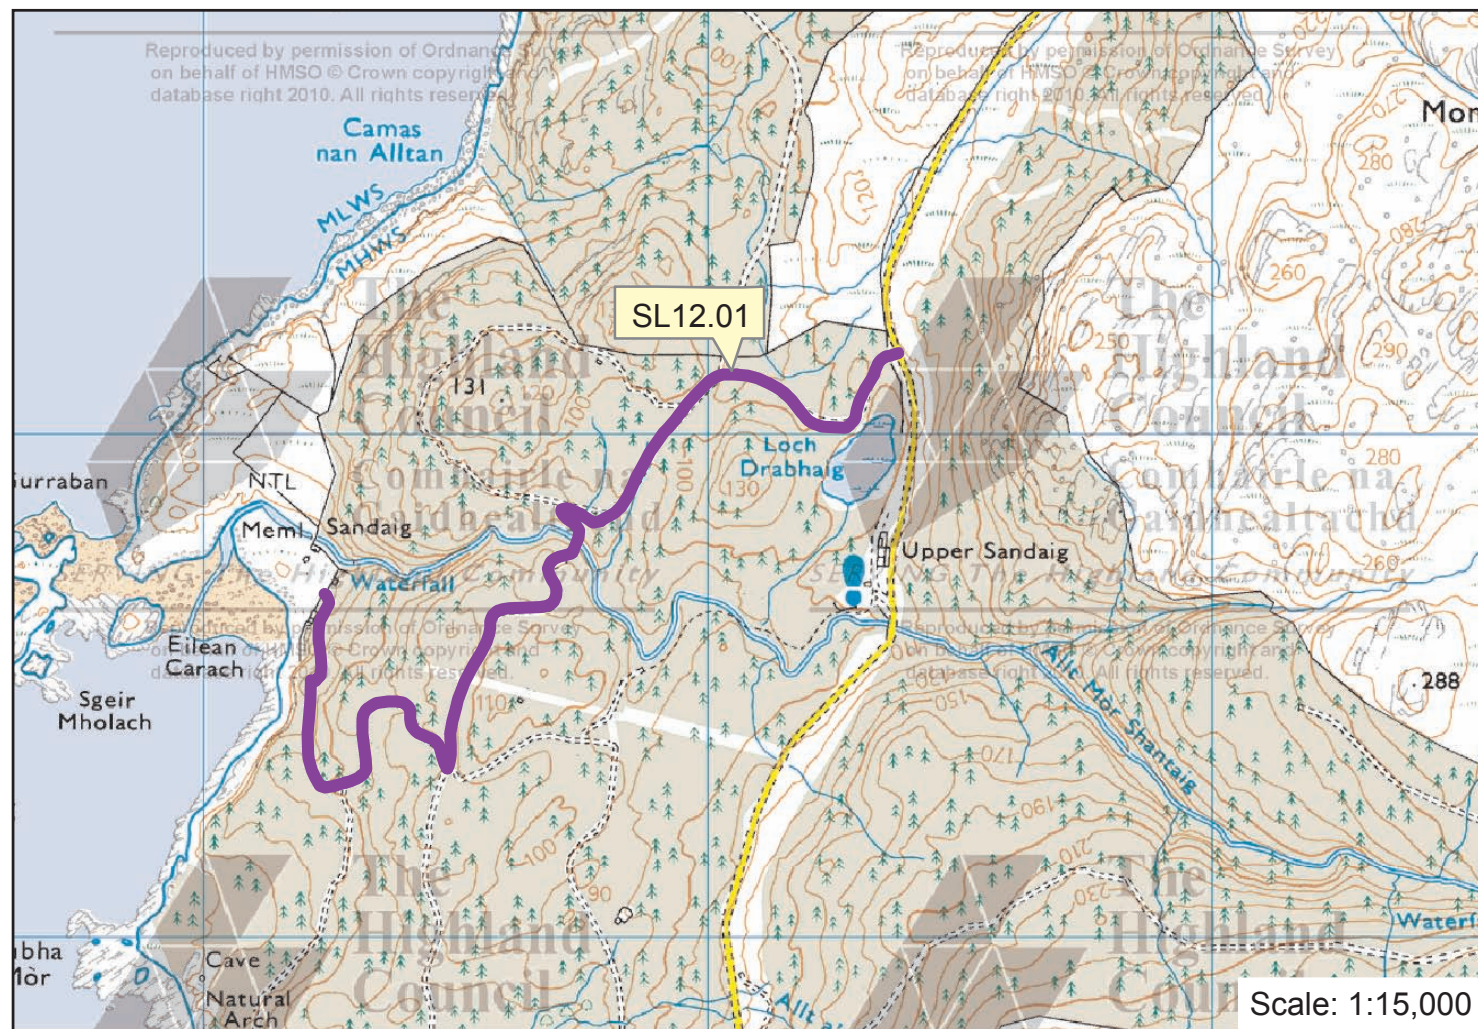

**Map: 18a-d South Glenelg & Arnisdale
Skye and Lochalsh Core Paths Plan**

Path No.	Path Name/Route	Path Type	Length (kms)
SL12.01	Sandaig Bay Forest Track	track	2.5
SL12.02	Balvraid to Srath a Chomair	track	3.5
SL12.03	Moyle Forest Track	track	1.4
SL12.07	Corran to Gleann Dubh Lochain	track/grass/stone	7.2

**Map: 18a-d
South Glenelg
& Arnisdale**

**Skye & Lochalsh
Core Paths Plan**

— Core paths